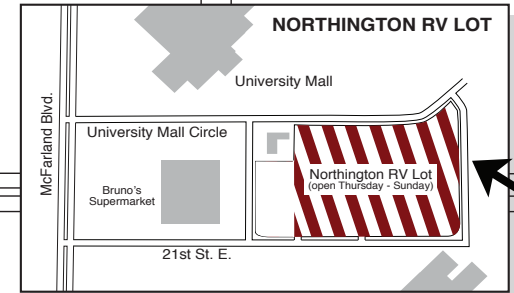

# 2011-2012 UA Men's Basketball Parking & Traffic

- Restricted Parking
- Lot A Reserved Parking and Parking for People with Disabilities
- Transit Lane Reserved for Crimson Ride Shuttle
- Lot B Reserved Parking
- Open Public Parking/Reserved Permit Overflow Parking
- Open Public Parking. (No Permit Required)
- Disabled Parking Wheelchair Permit Required
- Vendors Parking
- UA Maintenance Parking
- General Bus Parking
- RV Parking
- Pedestrian Walkway
- Post Game Traffic Flow
- Parking Permit Required
- UA Maintenance and Facilities Workers Only (Pre-Game Only)
- Crimson Ride Coliseum Shuttle
- People with Disabilities Pick-up/ Drop-off - Exit Coliseum Dr.

University Mall