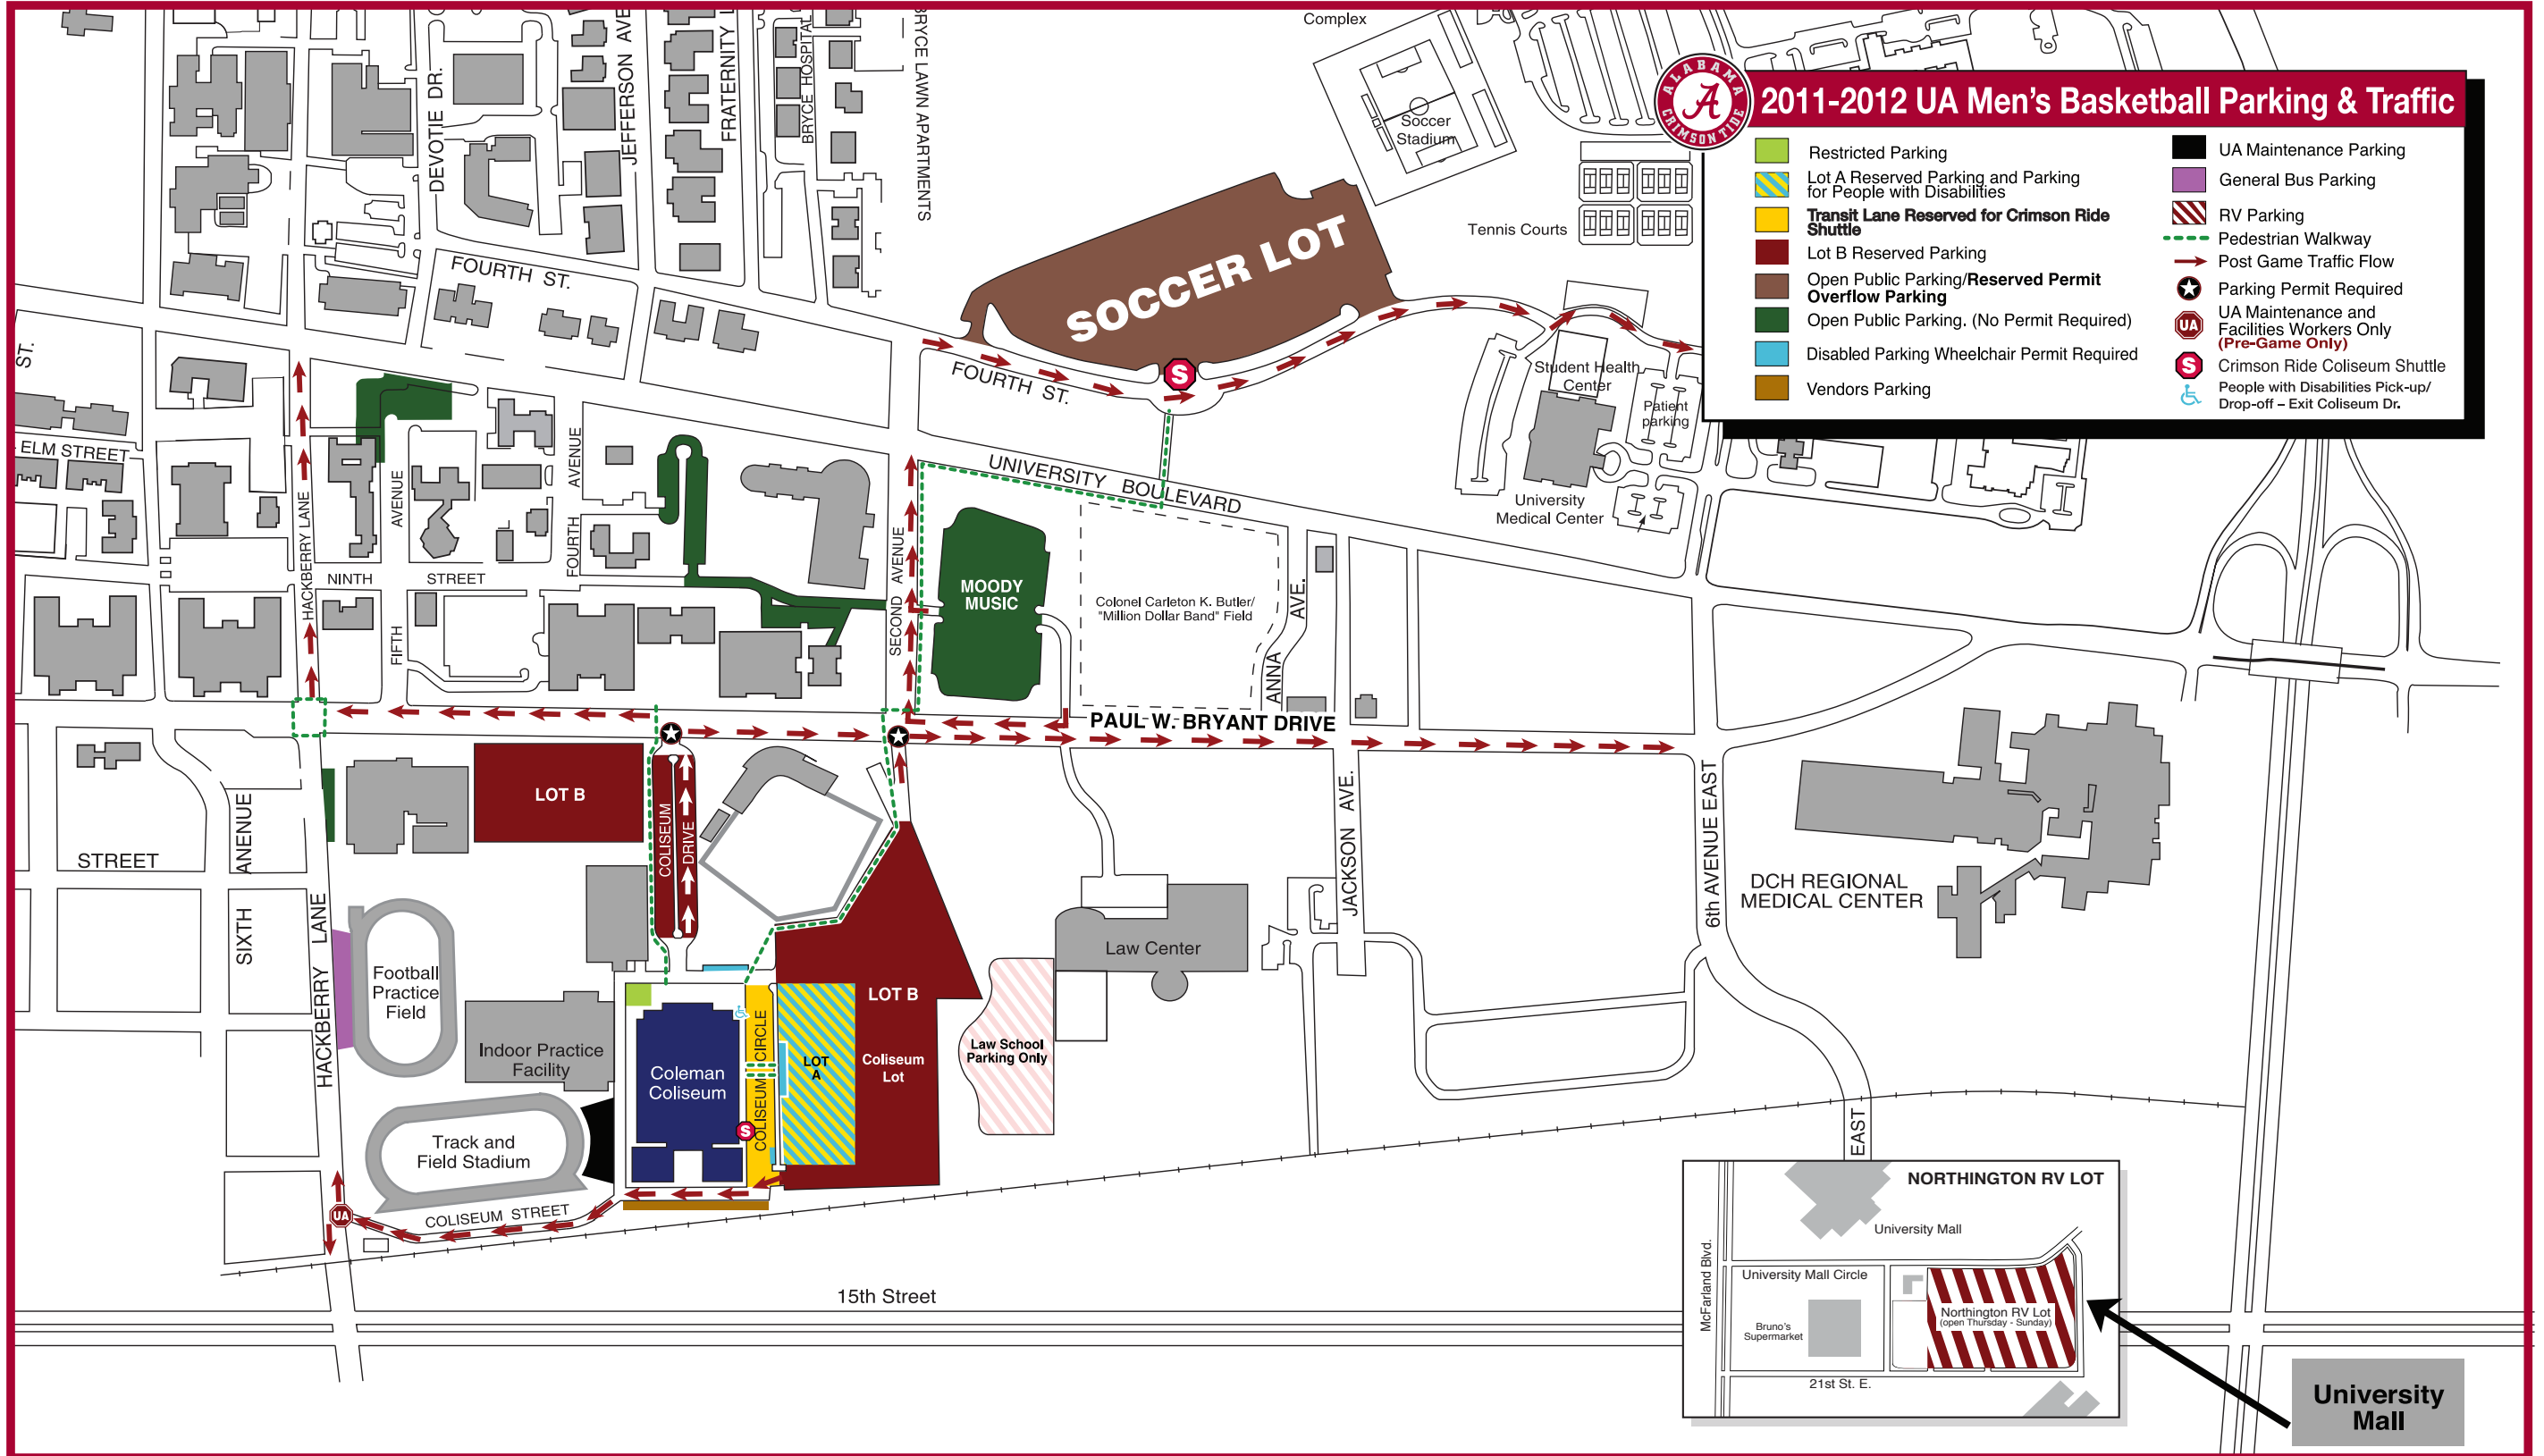

# 2011-2012 UA Men's Basketball Parking & Traffic

- Restricted Parking
- Lot A Reserved Parking and Parking for People with Disabilities
- Transit Lane Reserved for Crimson Ride Shuttle
- Lot B Reserved Parking
- Open Public Parking/Reserved Permit Overflow Parking
- Open Public Parking. (No Permit Required)
- Disabled Parking Wheelchair Permit Required
- Vendors Parking
- UA Maintenance Parking
- General Bus Parking
- RV Parking
- Pedestrian Walkway
- Post Game Traffic Flow
- Parking Permit Required
- UA Maintenance and Facilities Workers Only (Pre-Game Only)
- Crimson Ride Coliseum Shuttle
- People with Disabilities Pick-up/ Drop-off - Exit Coliseum Dr.

University Mall