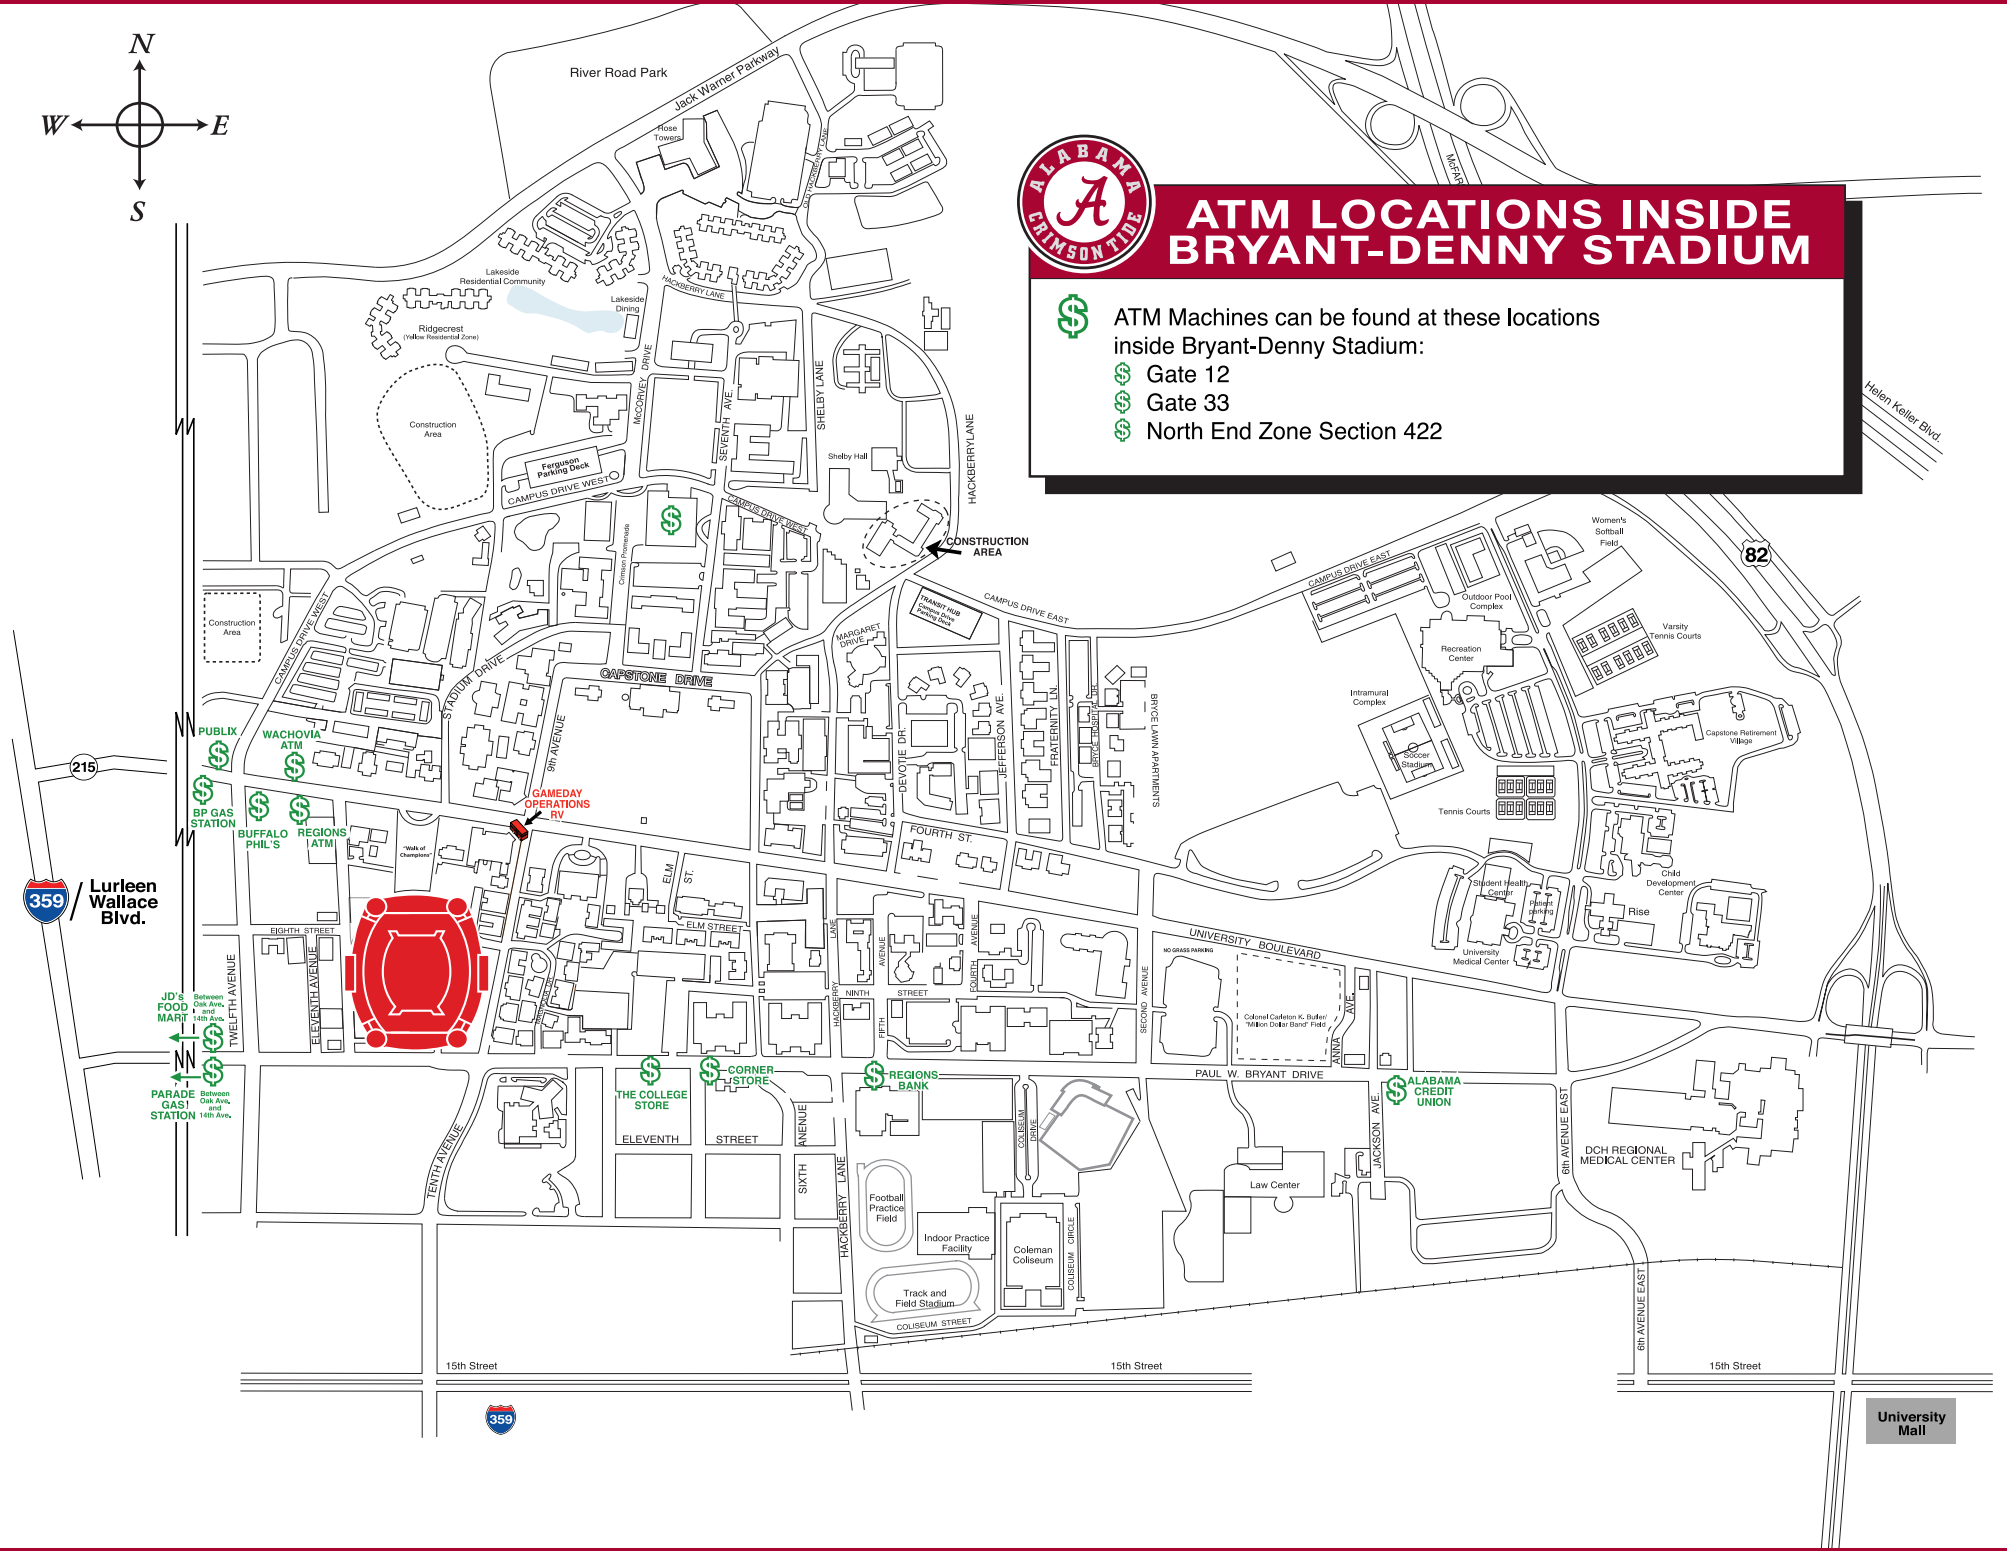

ATM LOCATIONS INSIDE BRYANT-DENNY STADIUM

ATM Machines can be found at these locations inside Bryant-Denny Stadium:

- Gate 12
- Gate 33
- North End Zone Section 422

University Mail