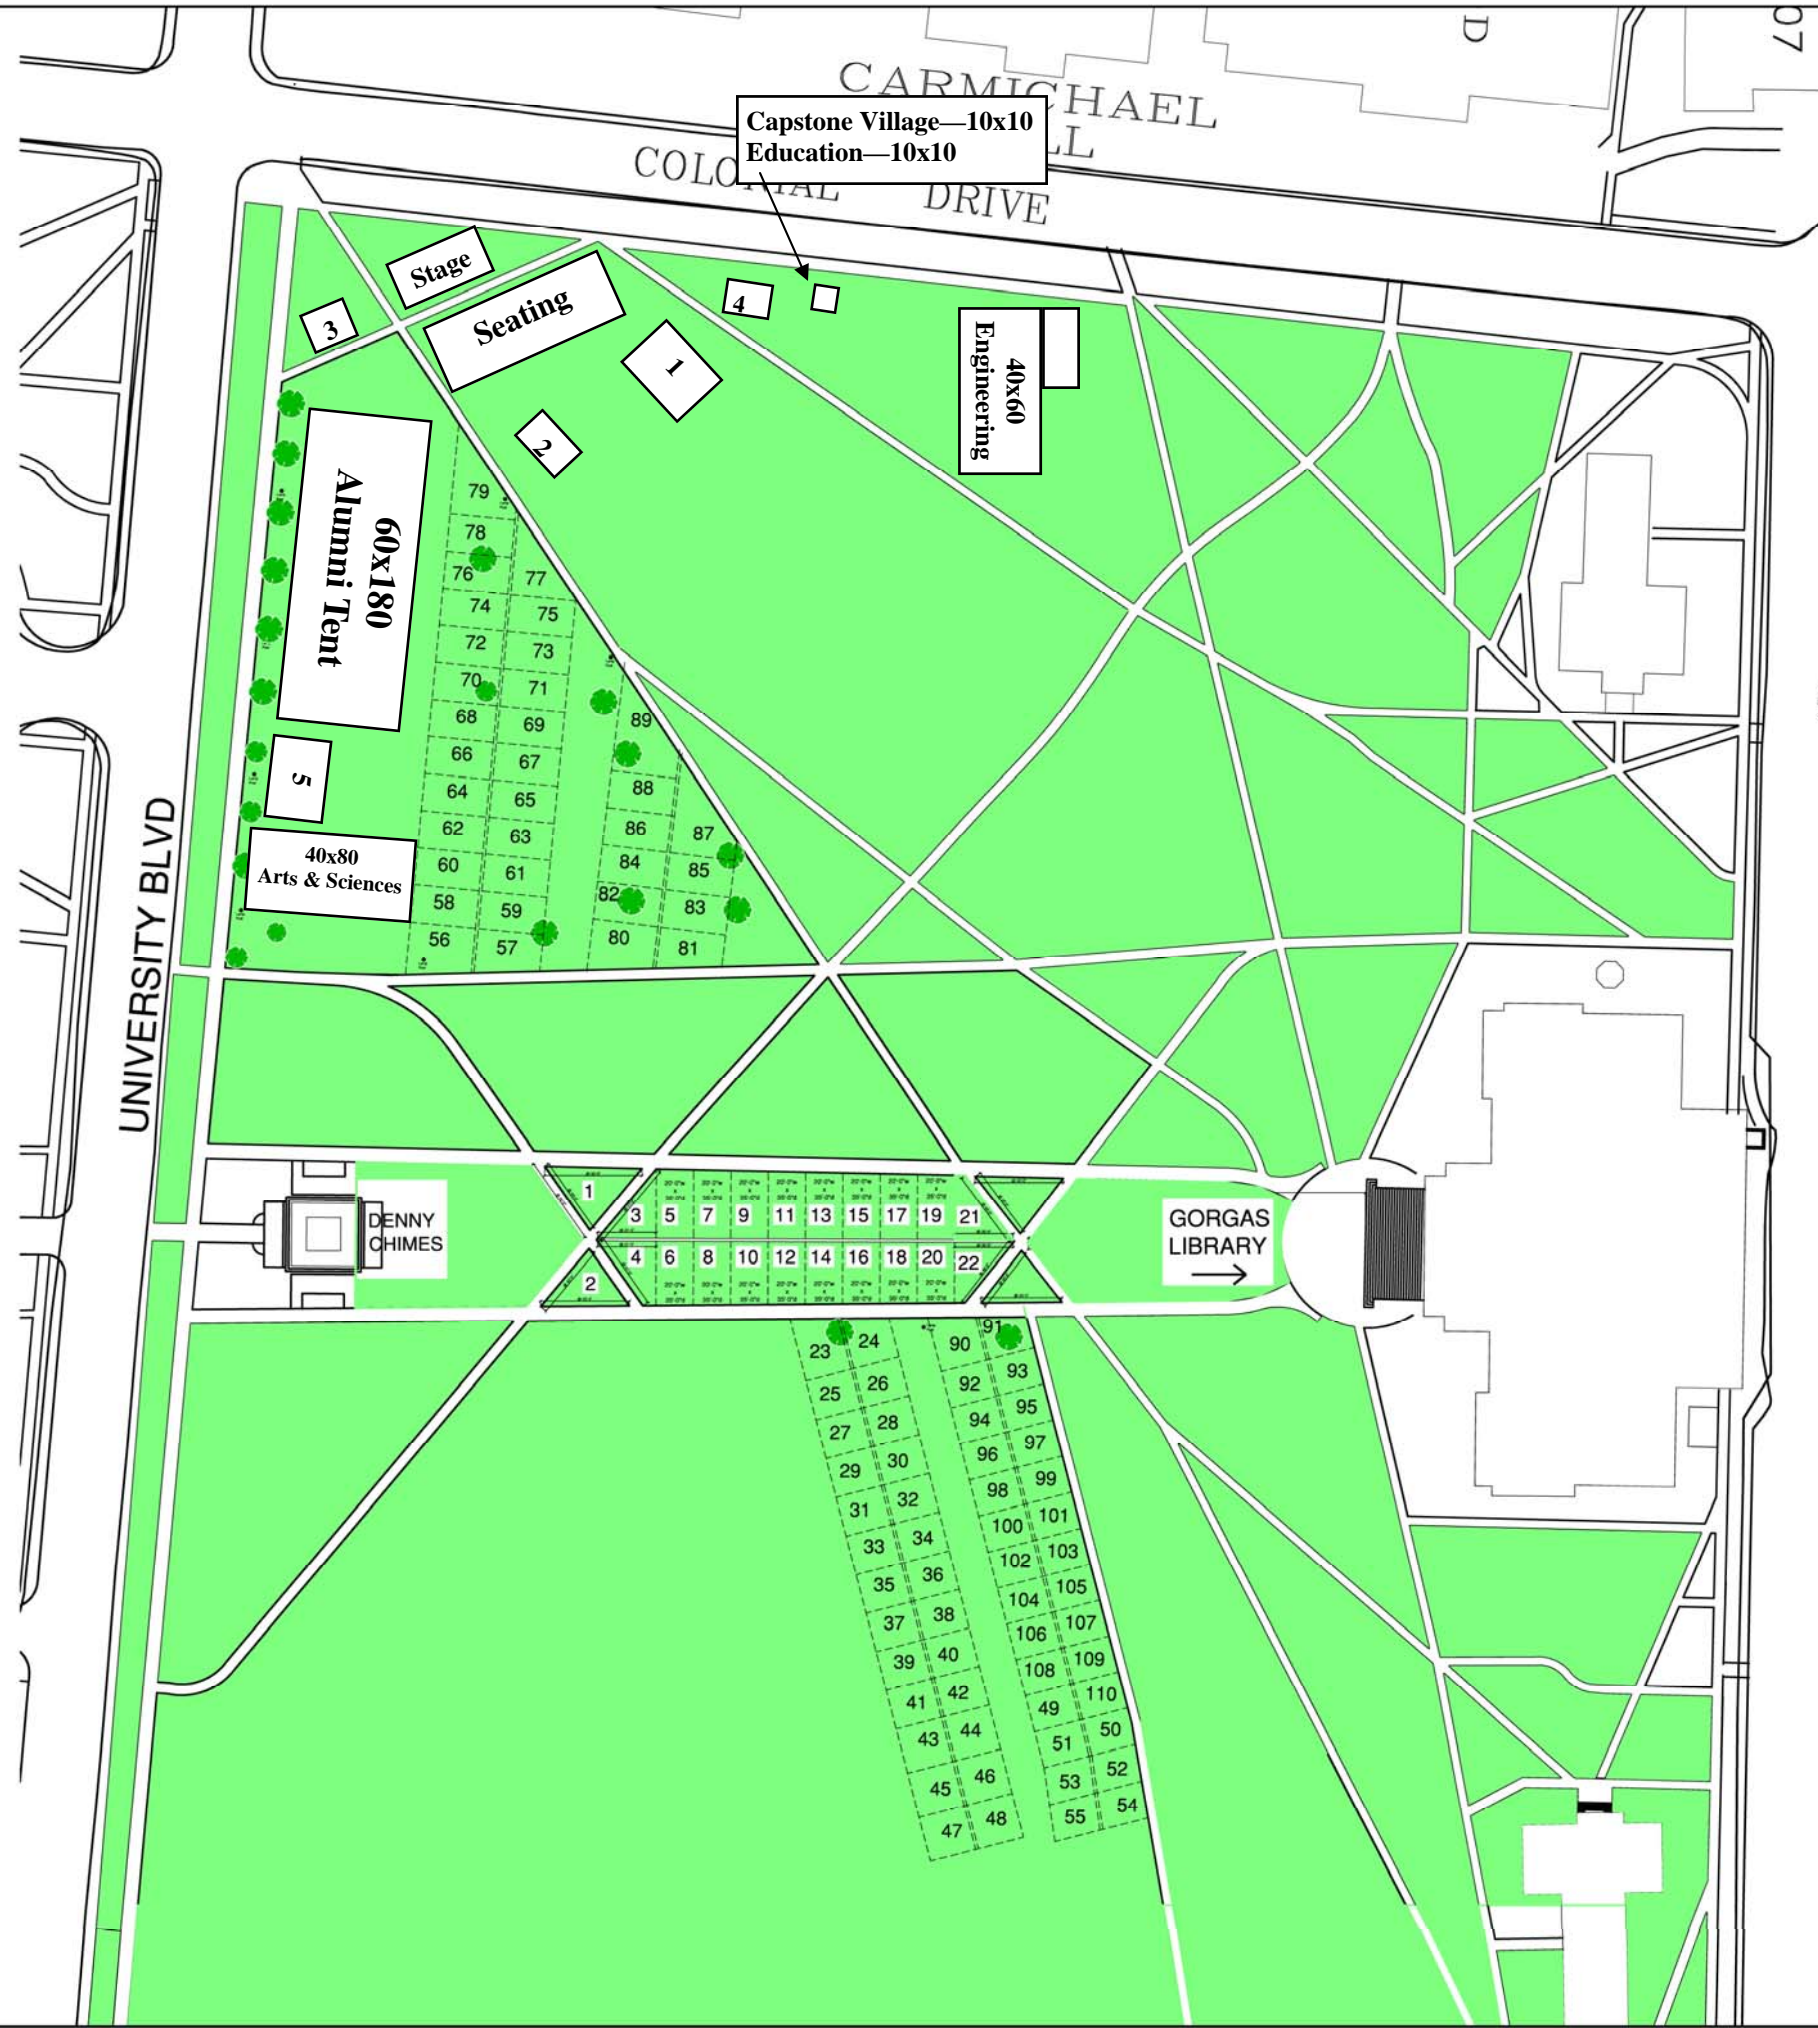

HOMECOMING TENT KEY

- 1—Alabama Productivity Center 30x30 Tent
- 2—African American Alumni Network 20x20 Tent
- 3—Alumni Association 10x20 Tent
- 4—Alabama Crew 10x20 Tent
- 5—School of Social Work 30x30 Tent

UNIVERSITY OF ALABAMA
 EXPANDED RESERVED
 TAILGATING - QUAD
 HOMECOMING PLAN
 08.06.08

NOTE:
 TREE SIZE & LOCATIONS
 ARE ESTIMATED.