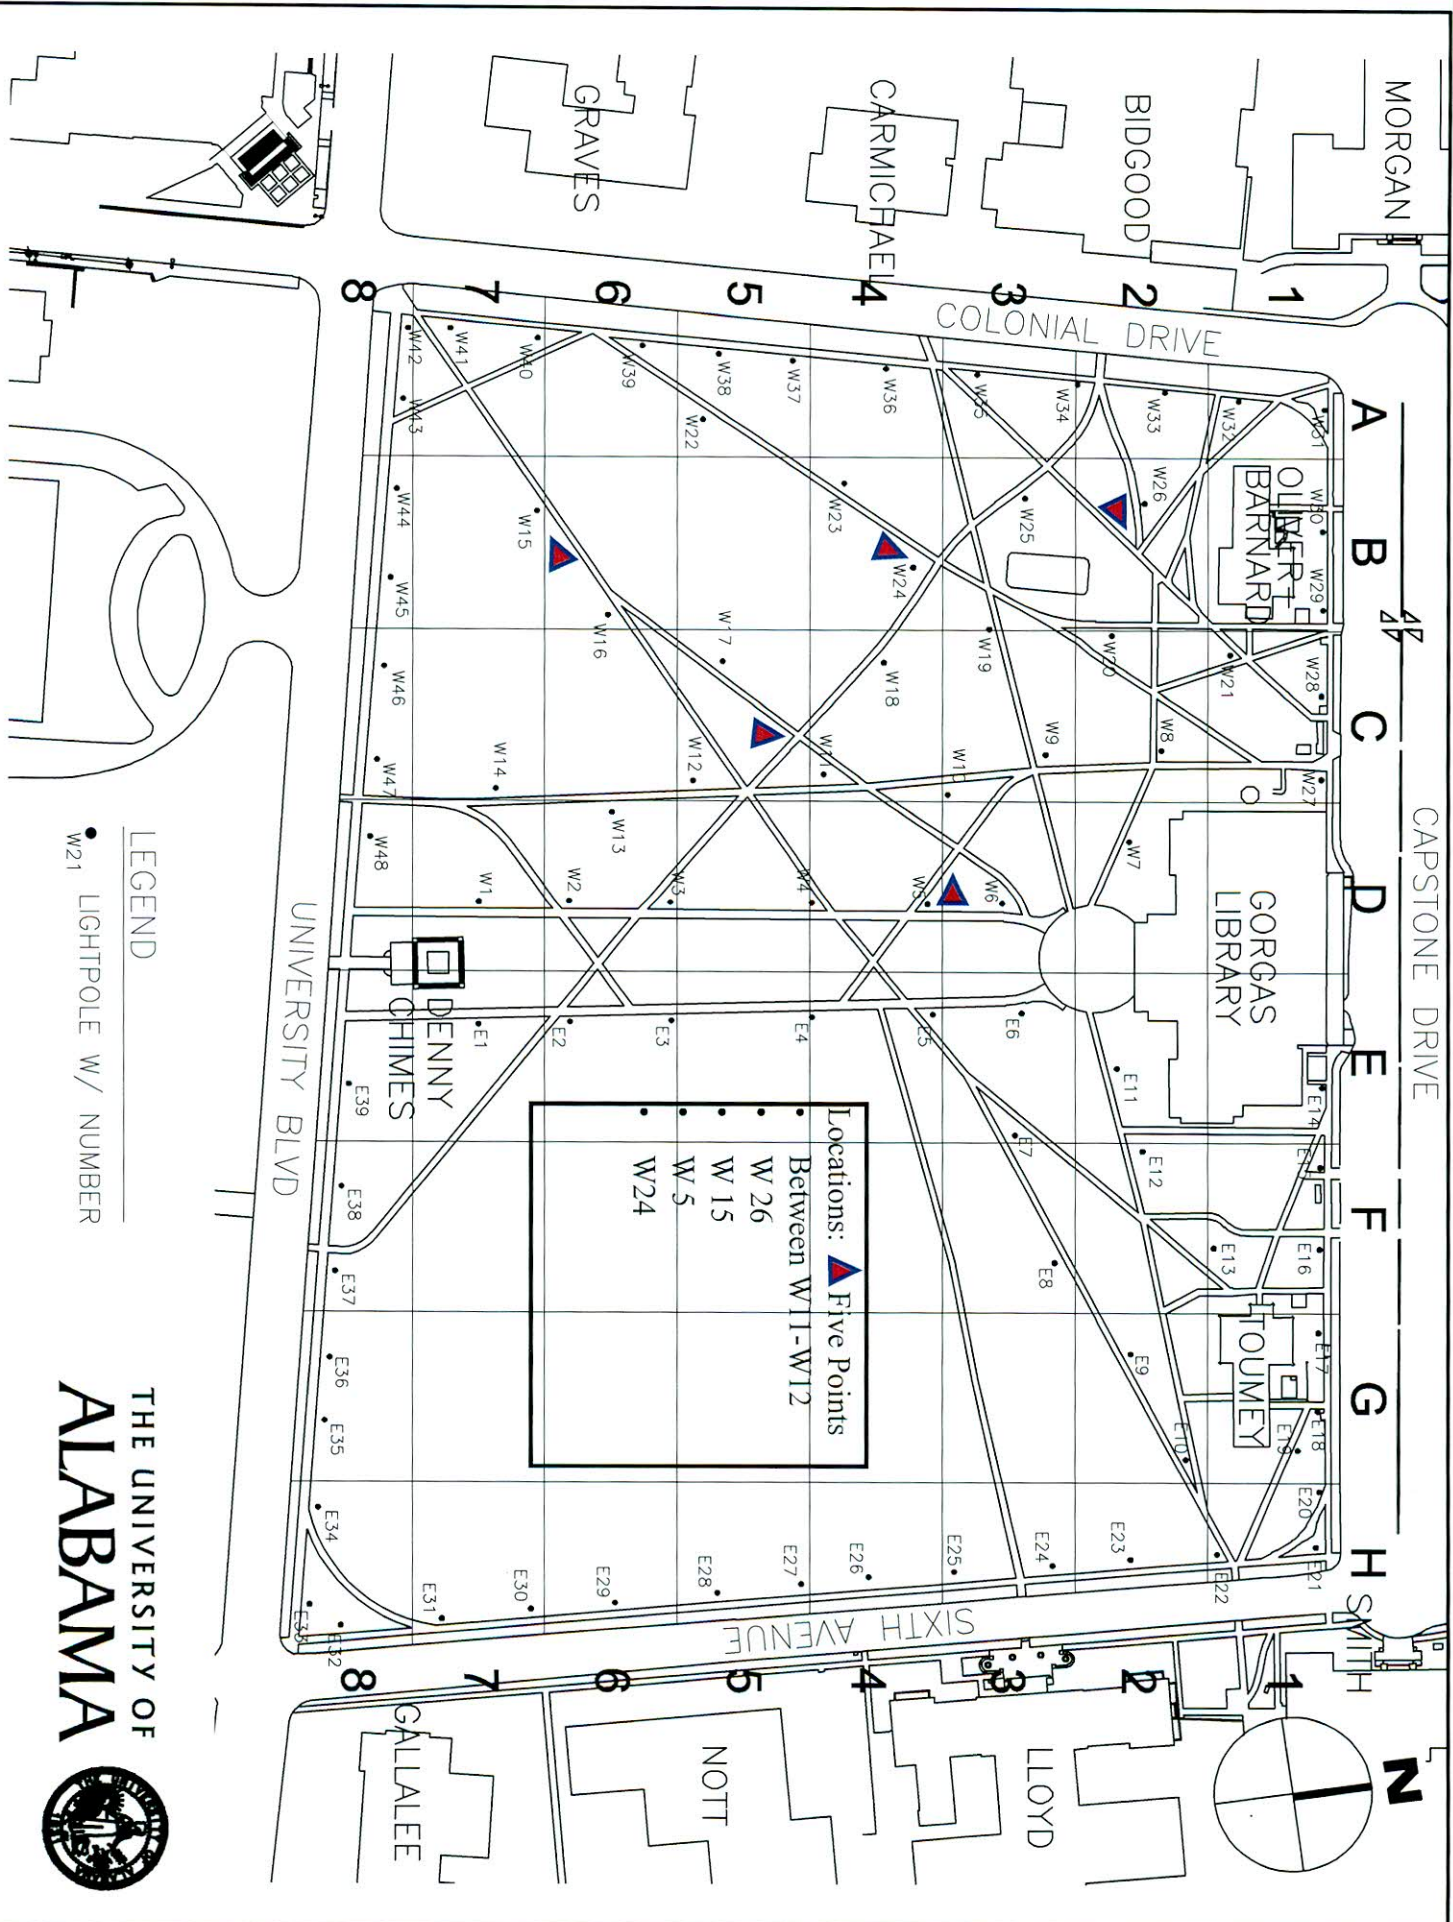

Charcoal Deposit Cans

CAPSTONE DRIVE

COLONIAL DRIVE

SIXTH AVENUE

UNIVERSITY BLVD

Locations:  Five Points
 • W 26
 • W 15
 • W 5
 • W 24

LEGEND

• W21 LIGHTPOLE W / NUMBER