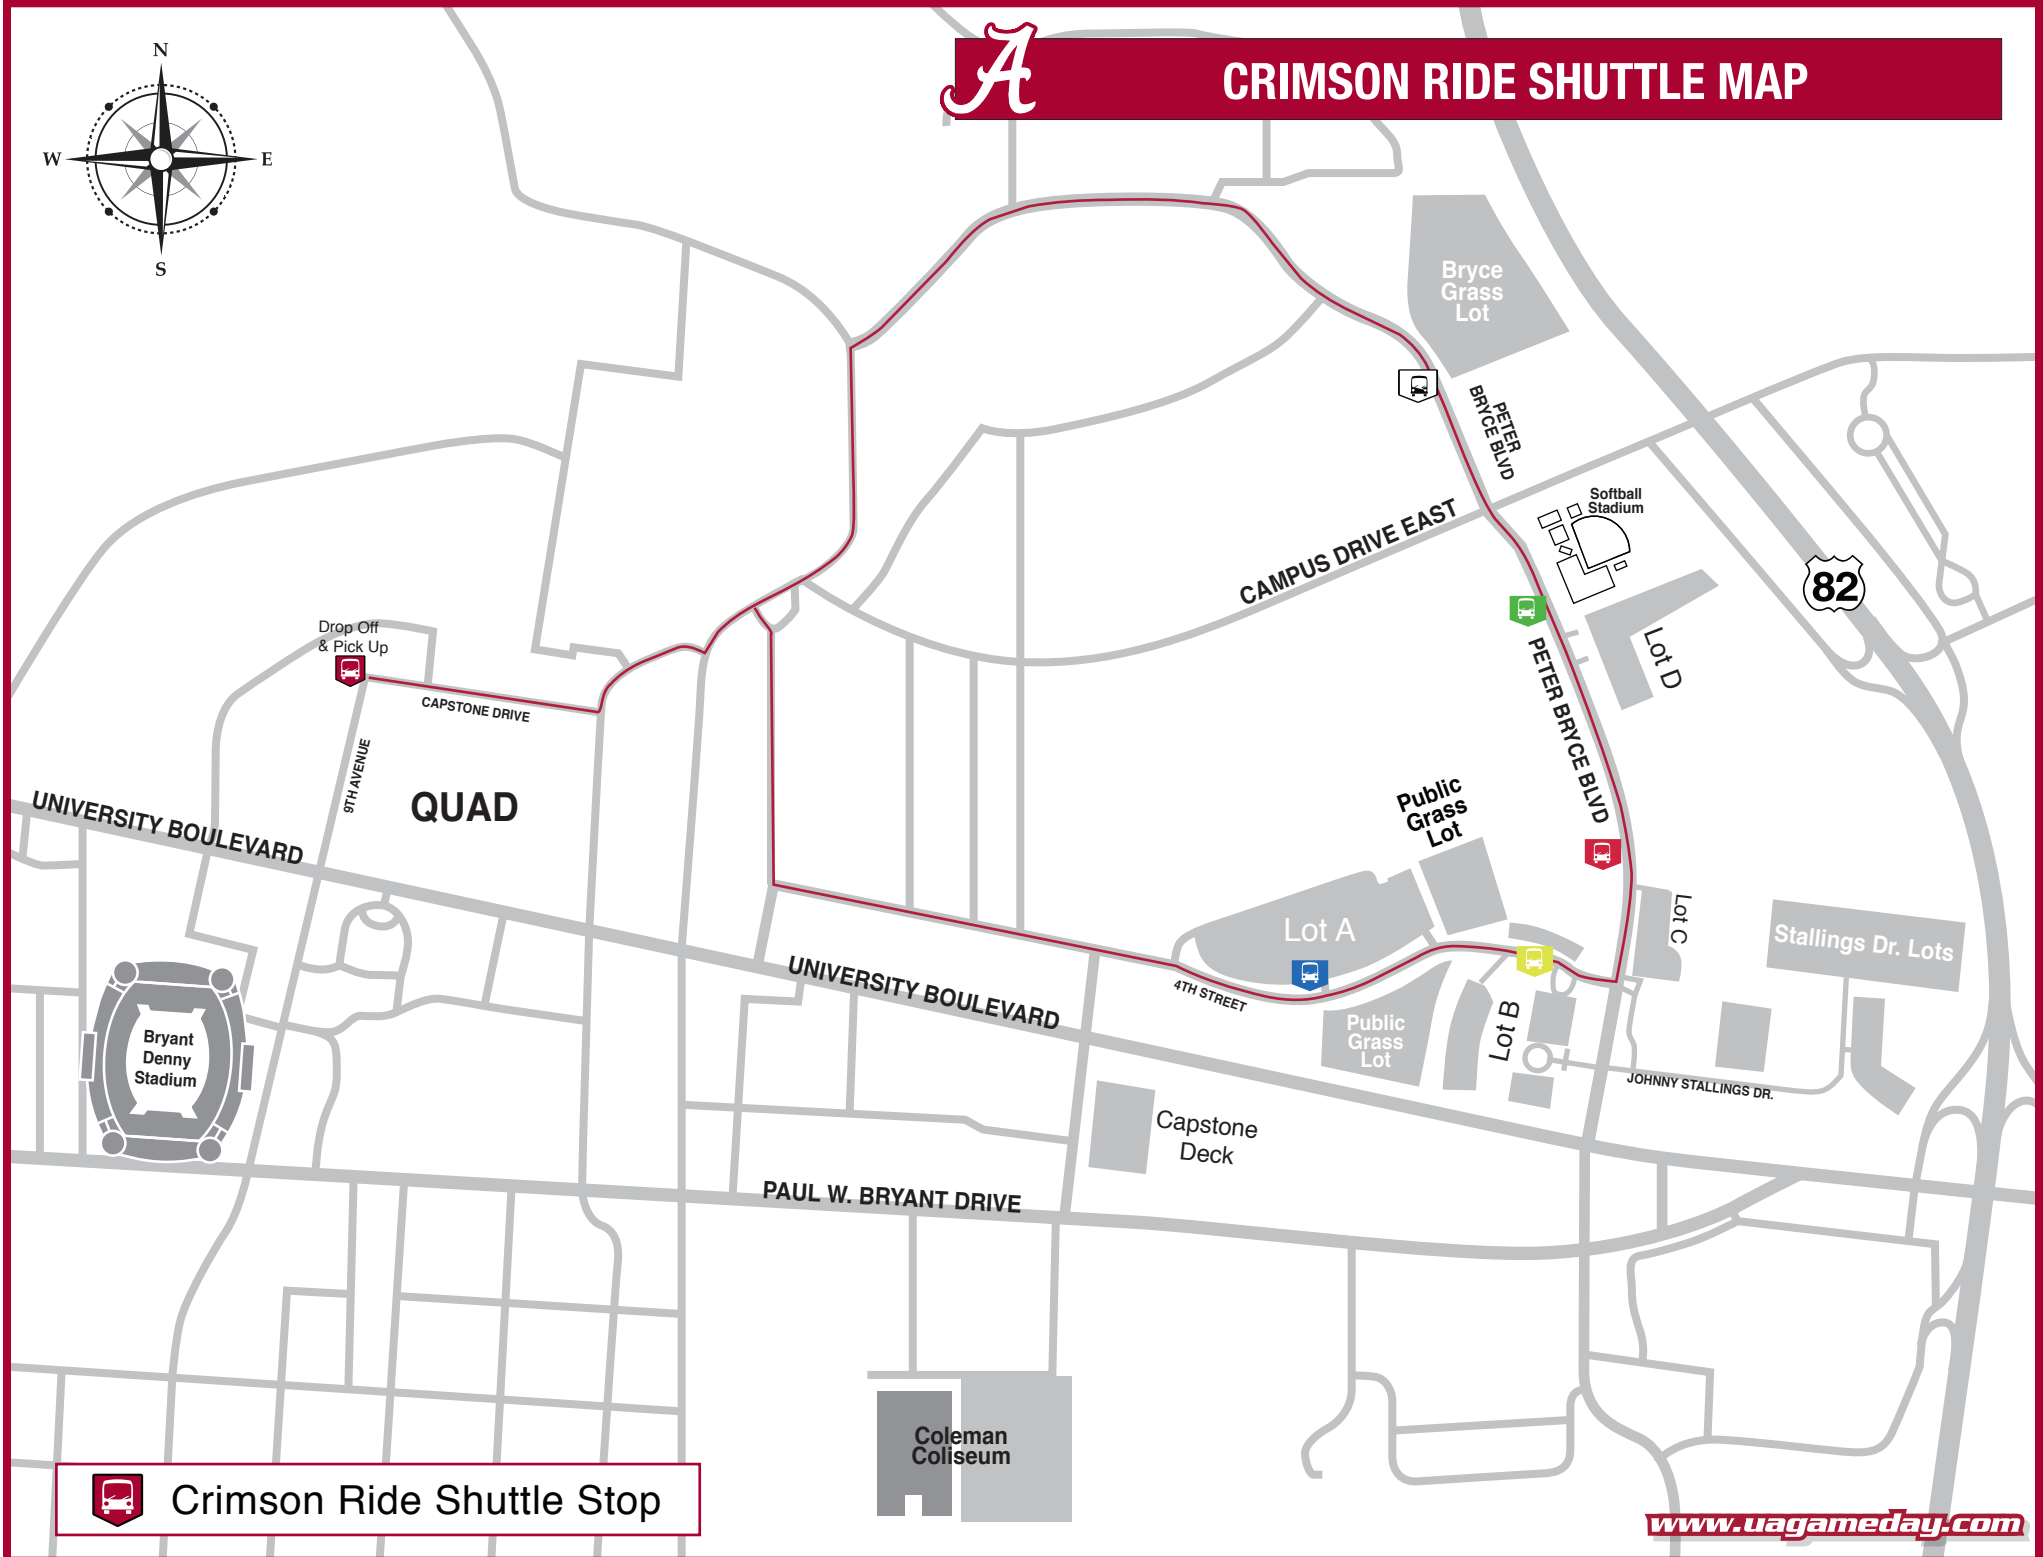

# CRIMSON RIDE SHUTTLE MAP

Crimson Ride Shuttle Stop