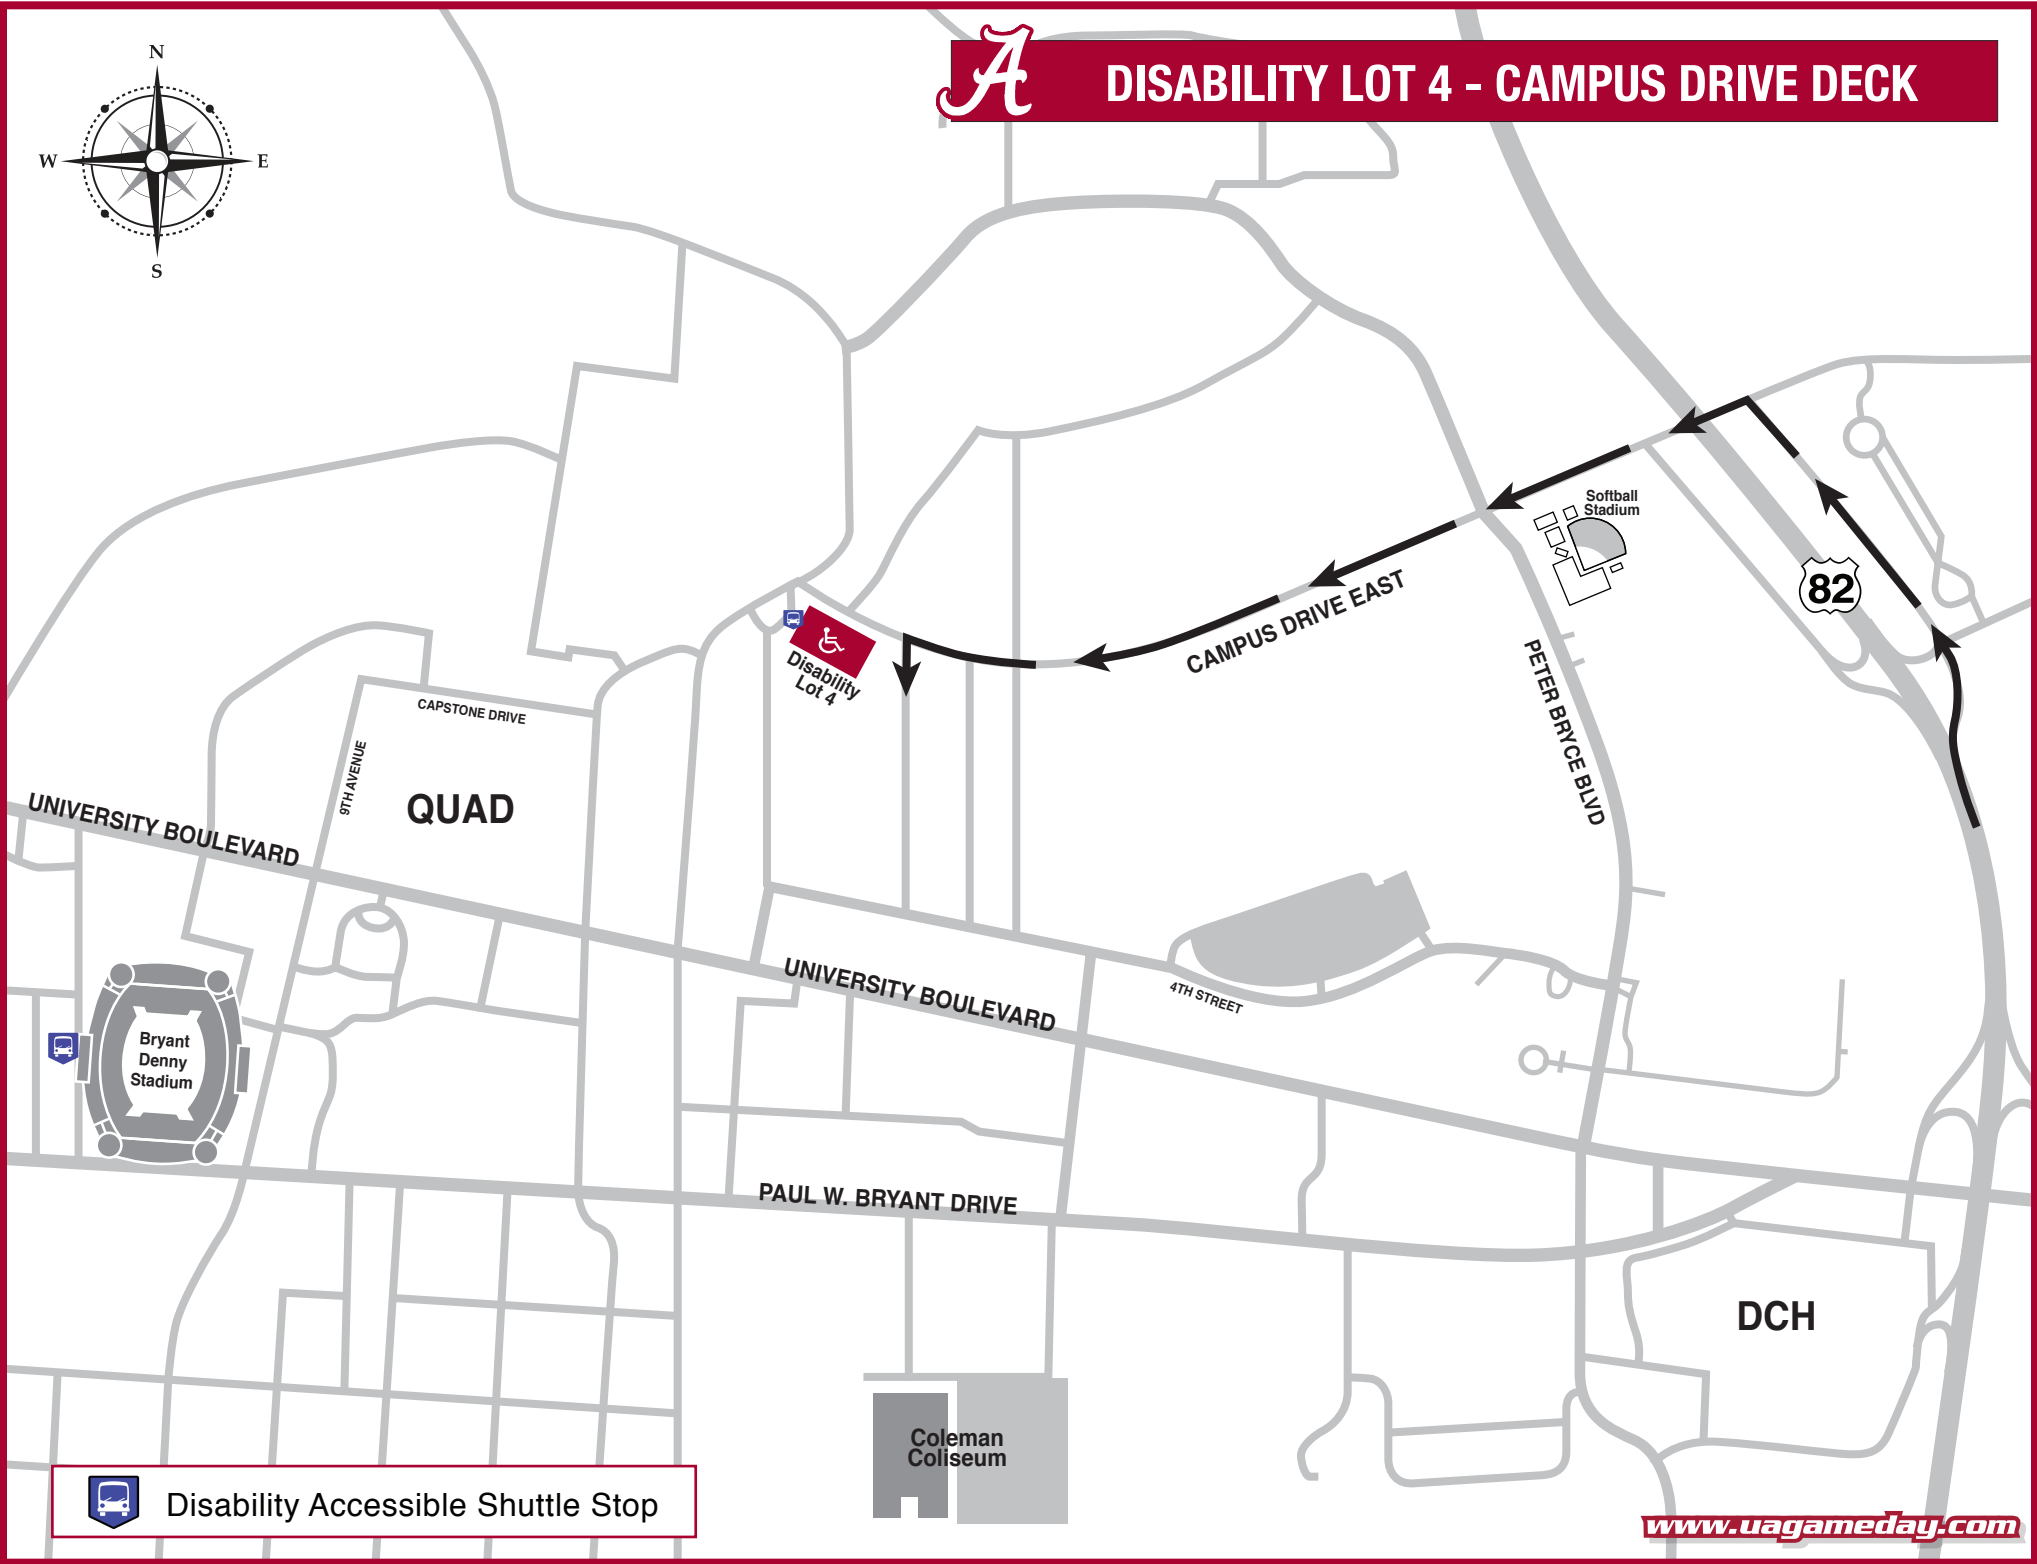

DISABILITY LOT 4 - CAMPUS DRIVE DECK

 Disability Accessible Shuttle Stop