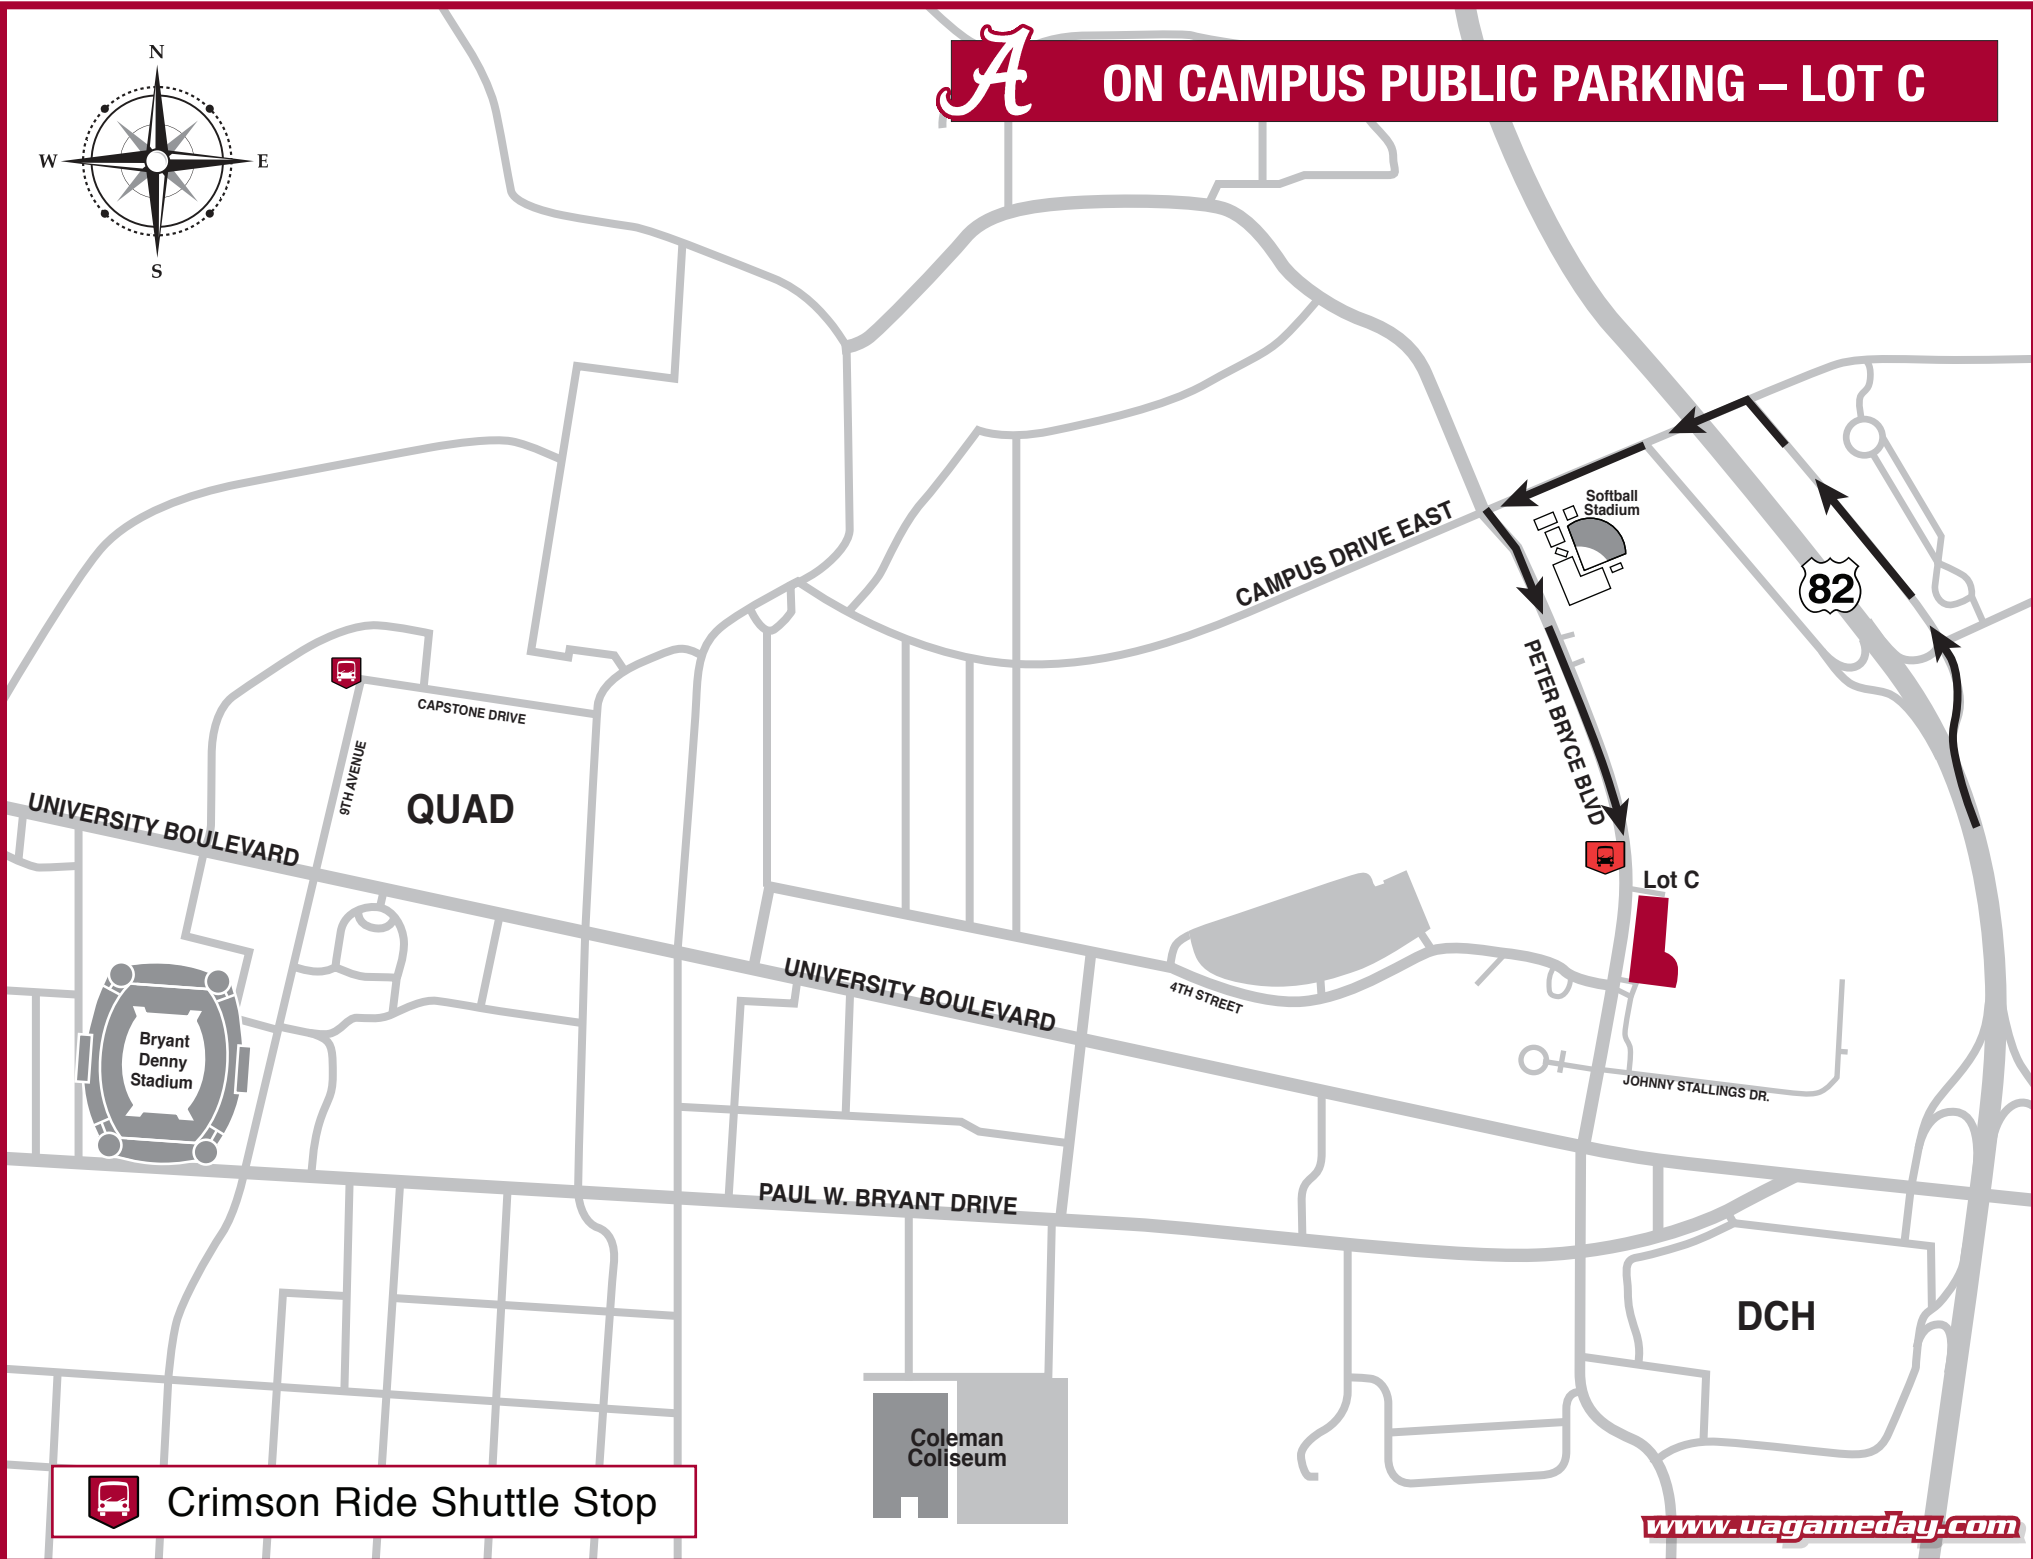

ON CAMPUS PUBLIC PARKING – LOT C

Crimson Ride Shuttle Stop