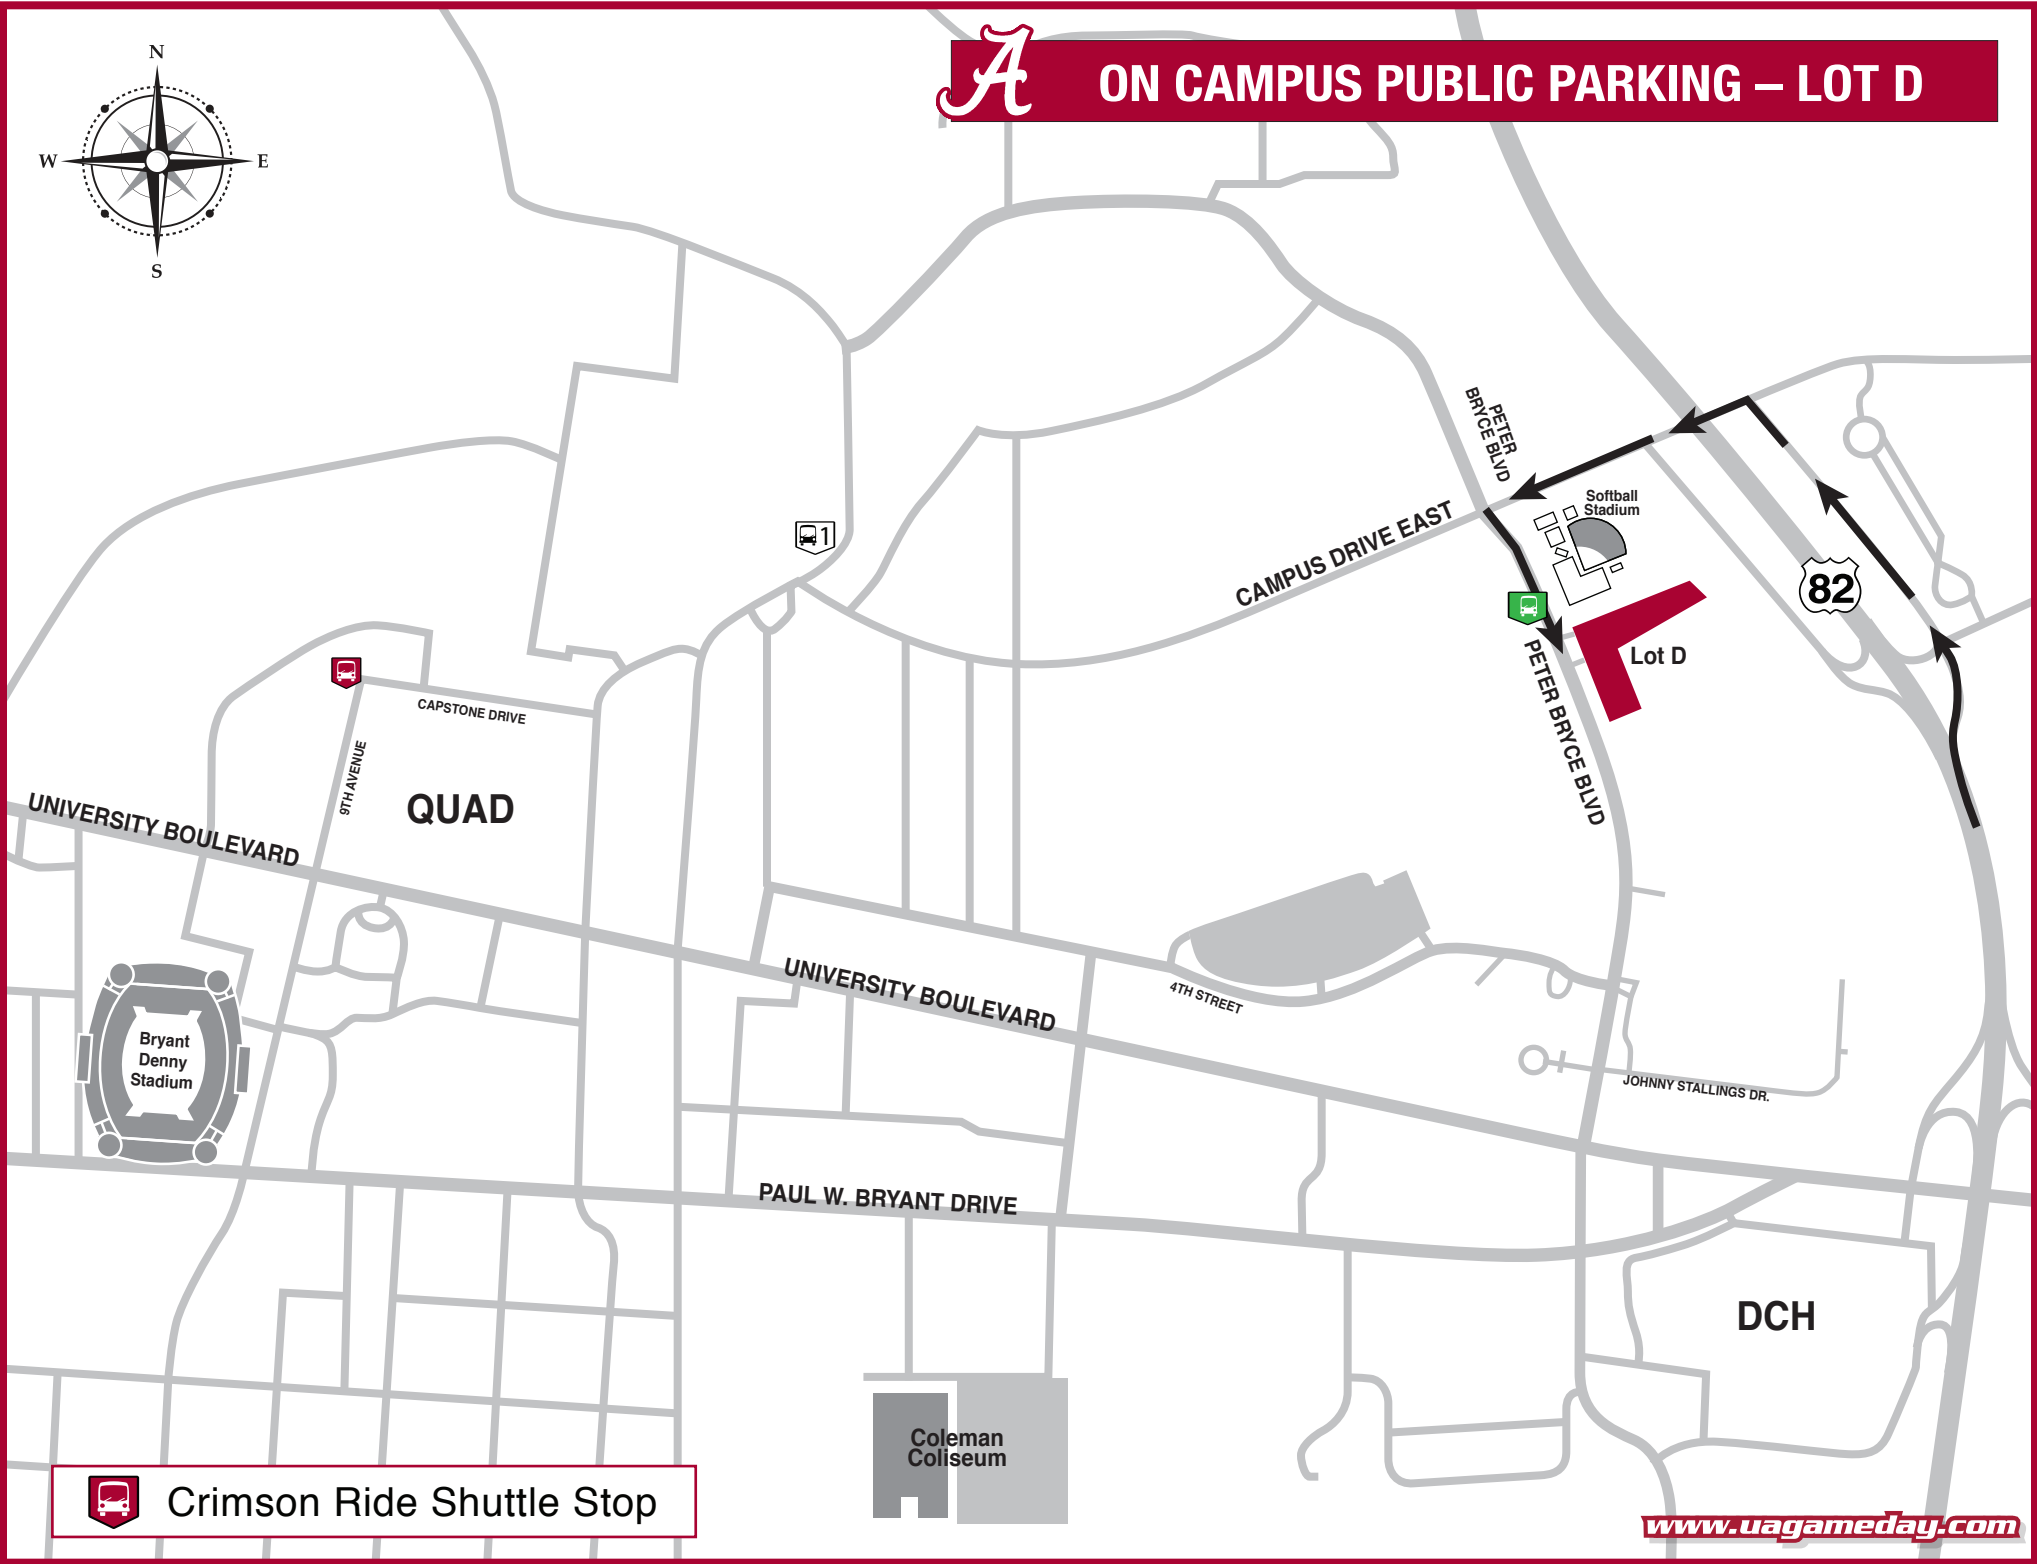

ON CAMPUS PUBLIC PARKING – LOT D

Crimson Ride Shuttle Stop