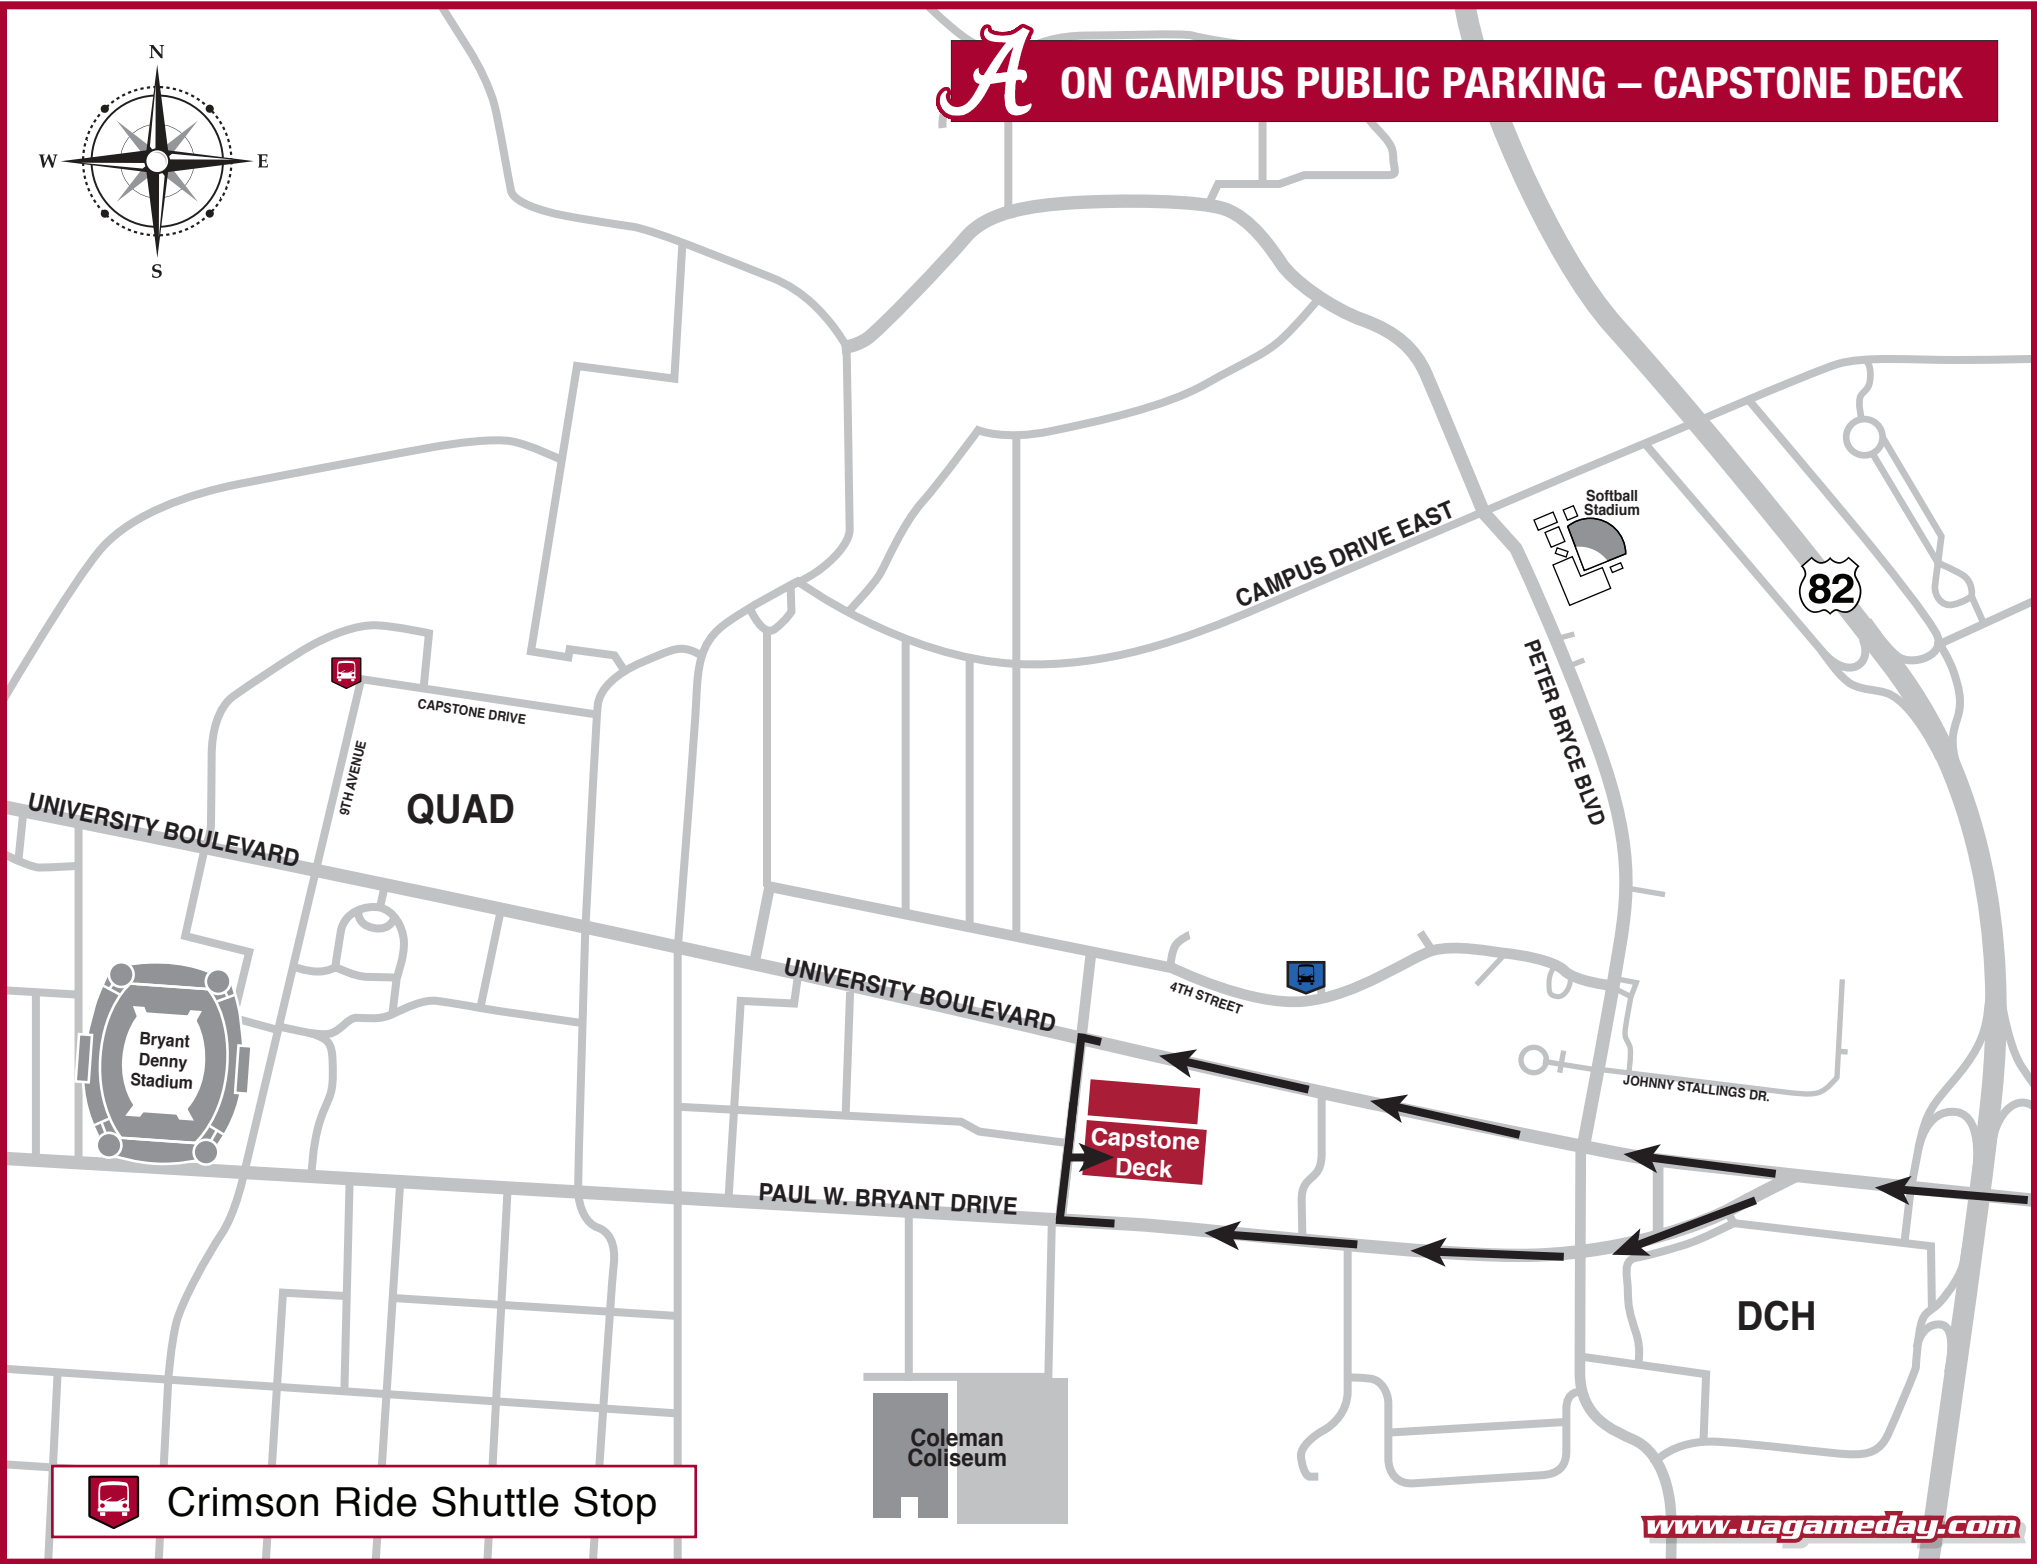

A ON CAMPUS PUBLIC PARKING – CAPSTONE DECK

 **Crimson Ride Shuttle Stop**