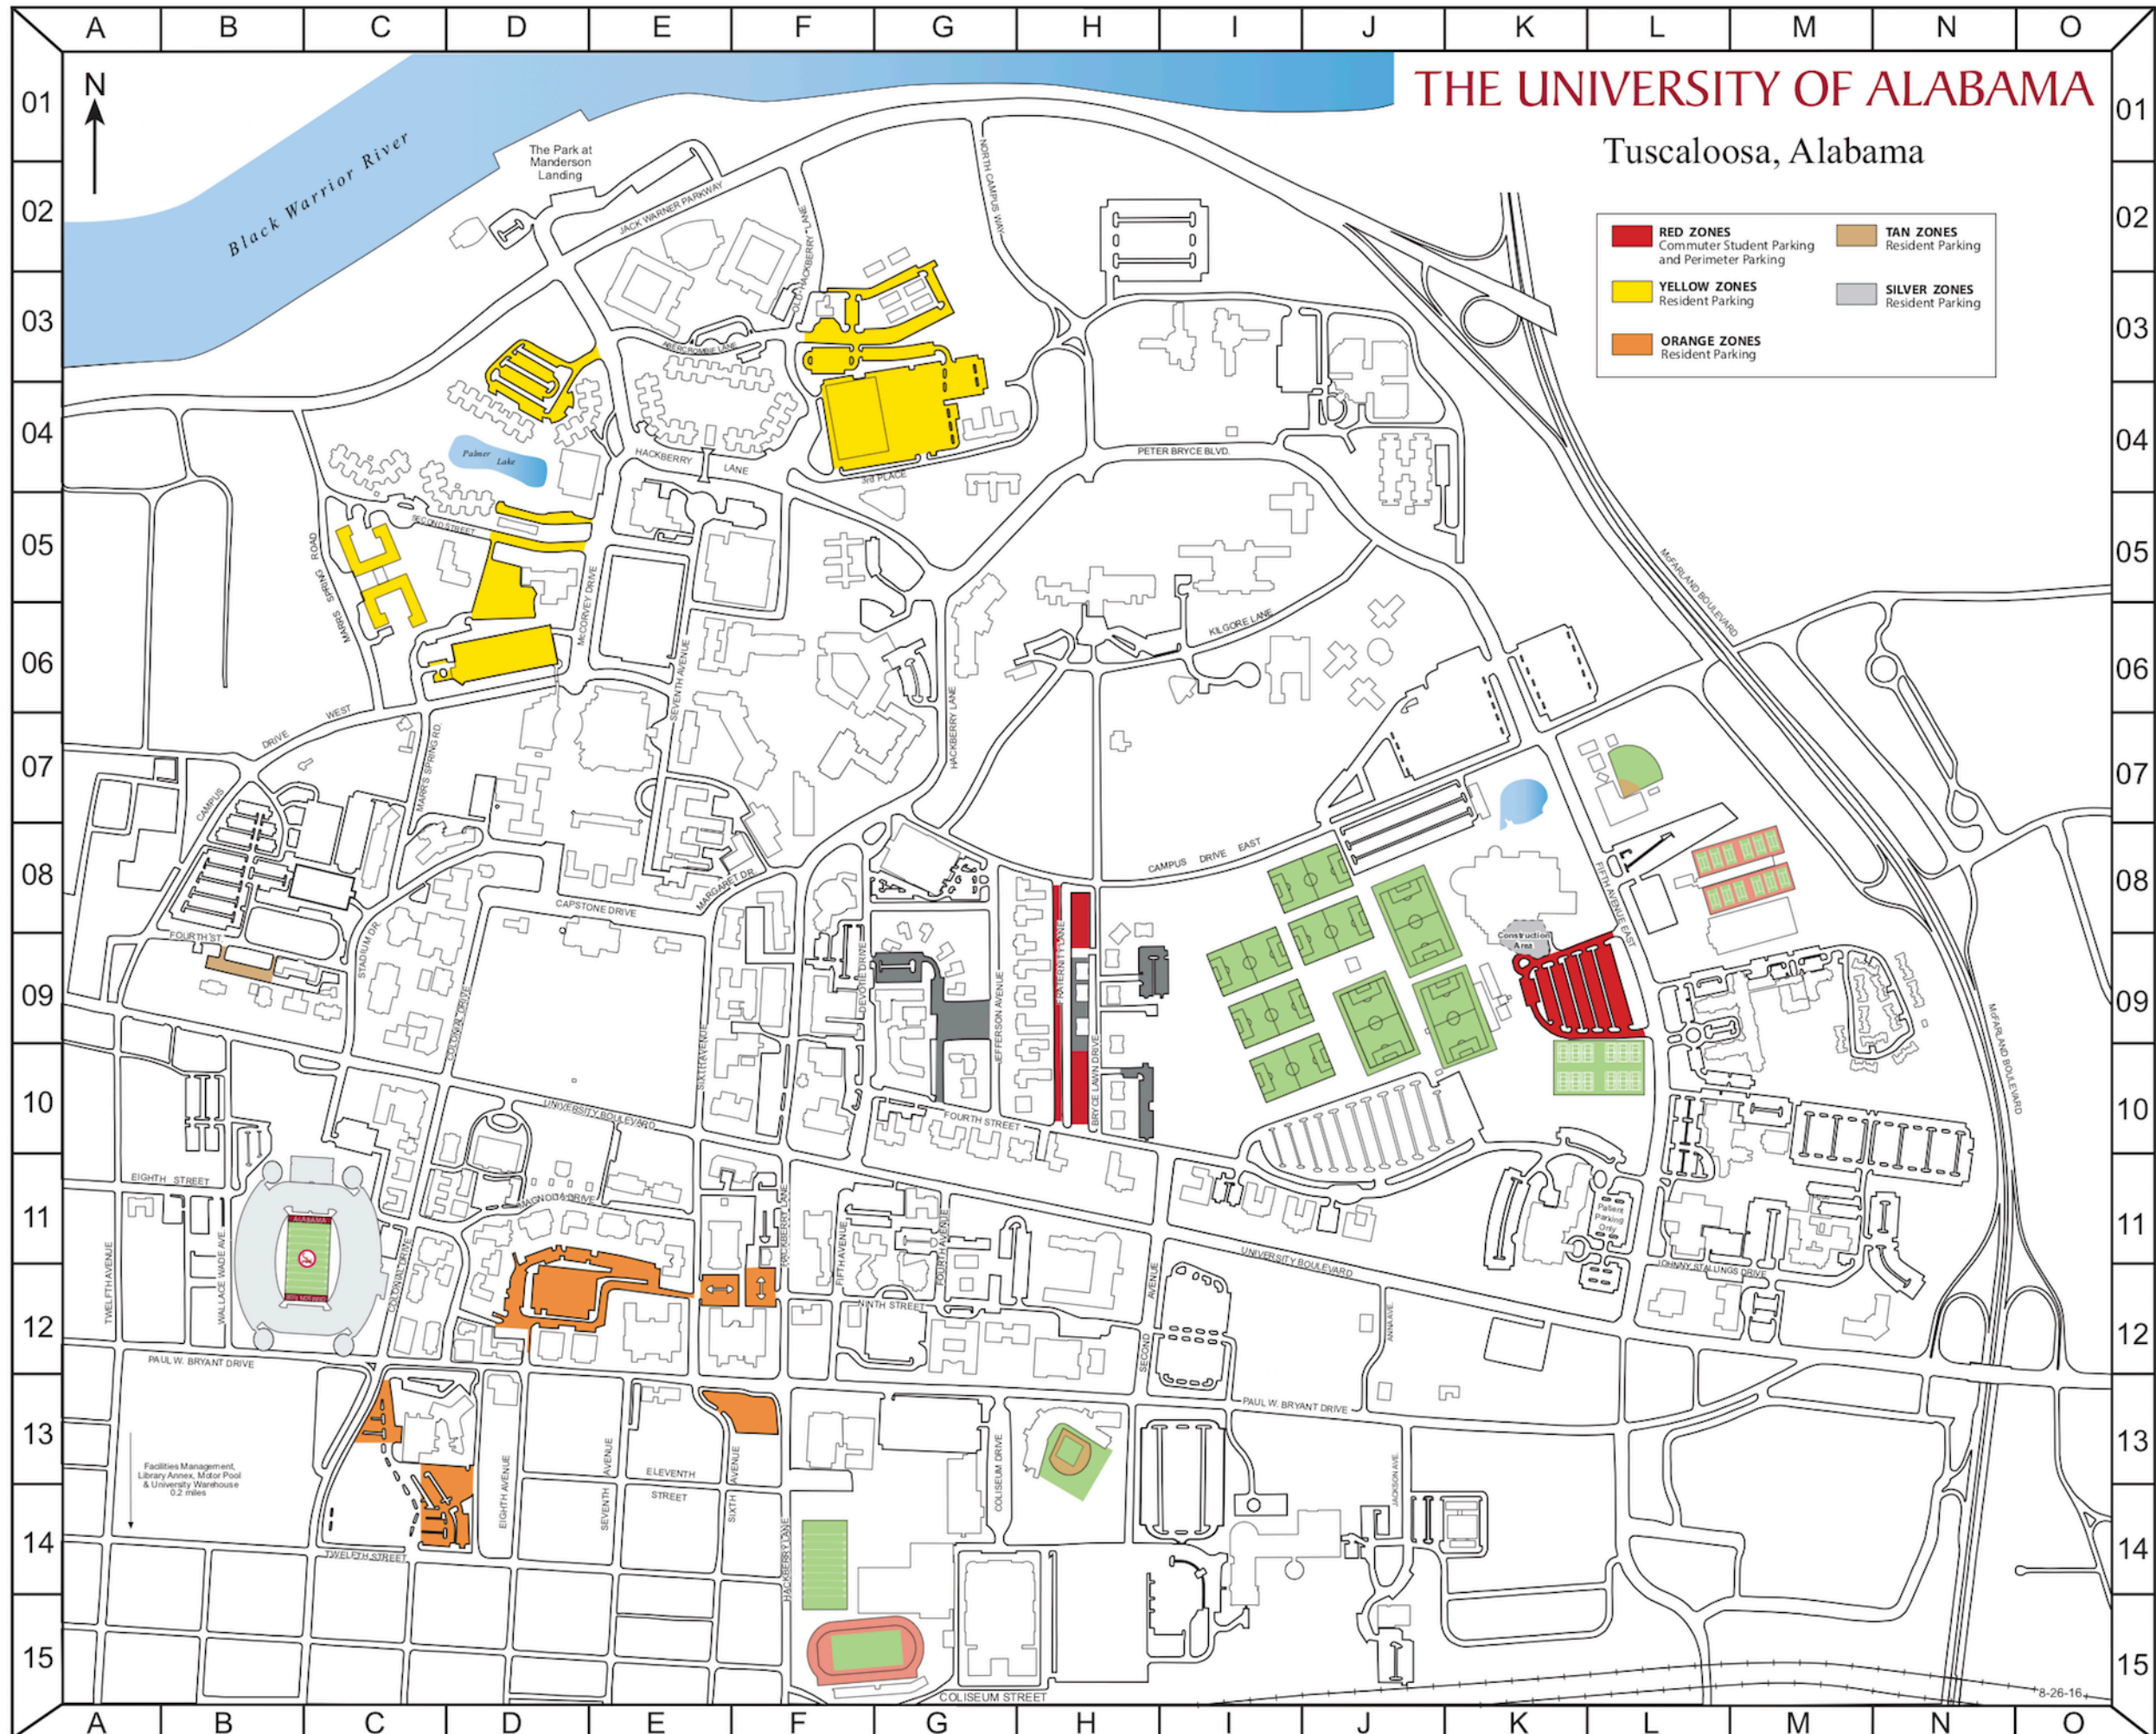

THE UNIVERSITY OF ALABAMA

Tuscaloosa, Alabama

 RED ZONES Commuter Student Parking and Perimeter Parking	 TAN ZONES Resident Parking
 YELLOW ZONES Resident Parking	 SILVER ZONES Resident Parking
 ORANGE ZONES Resident Parking	

A B C D E F G H I J K L M N O

01
02
03
04
05
06
07
08
09
10
11
12
13
14
15

A B C D E F G H I J K L M N O