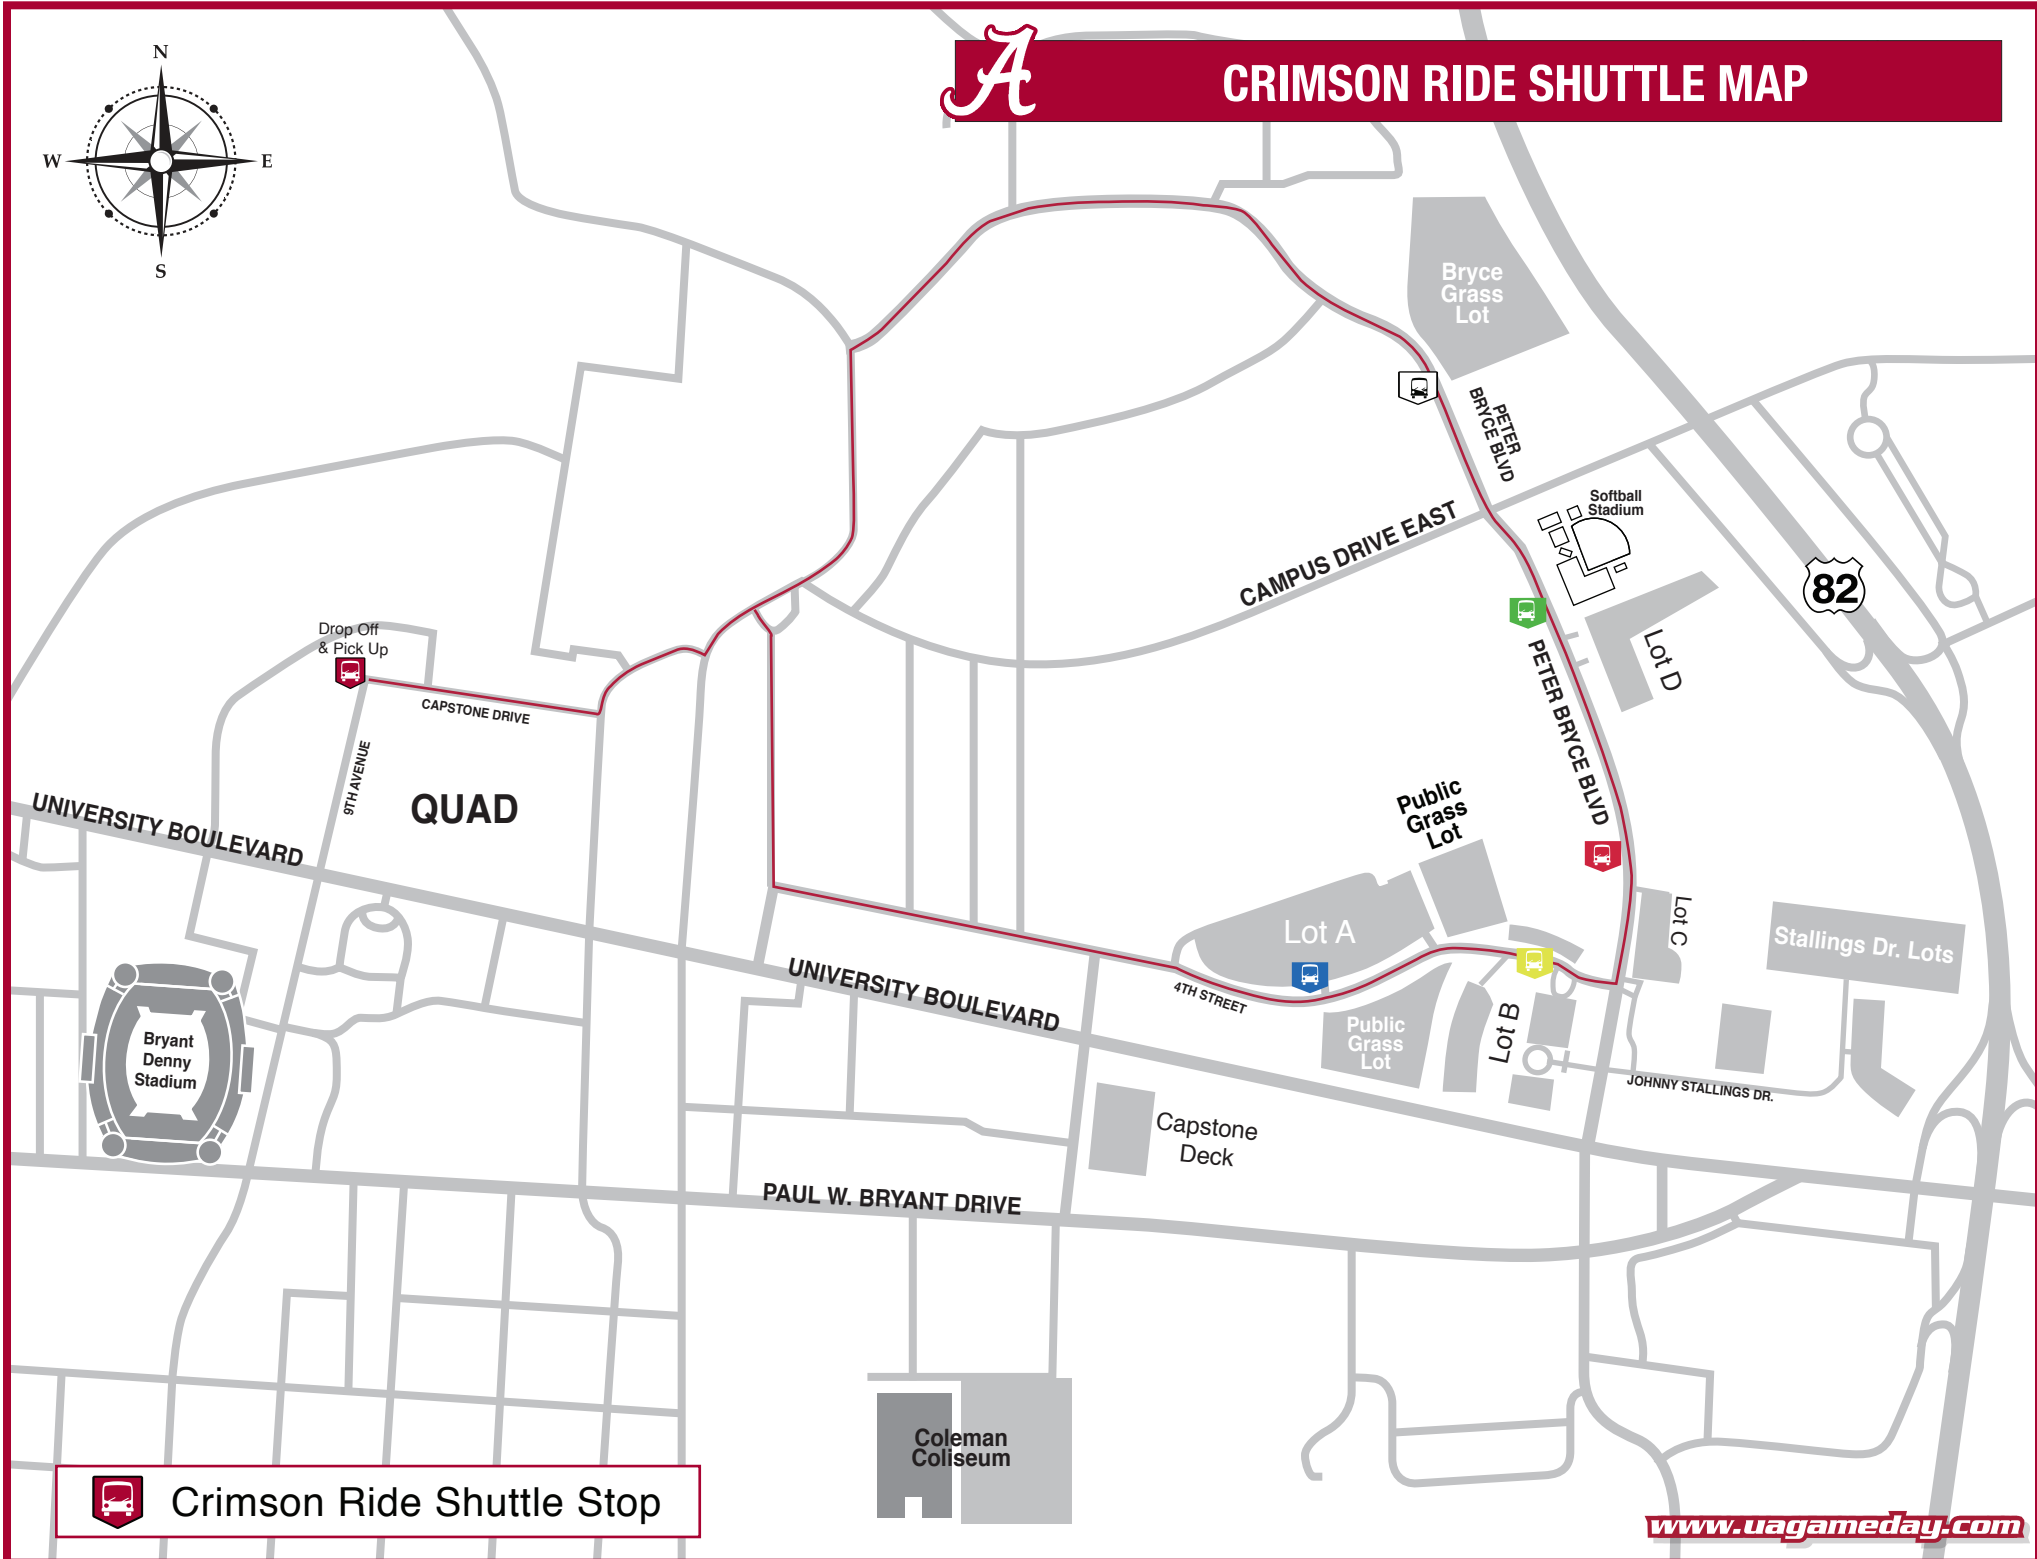

CRIMSON RIDE SHUTTLE MAP

82

Crimson Ride Shuttle Stop