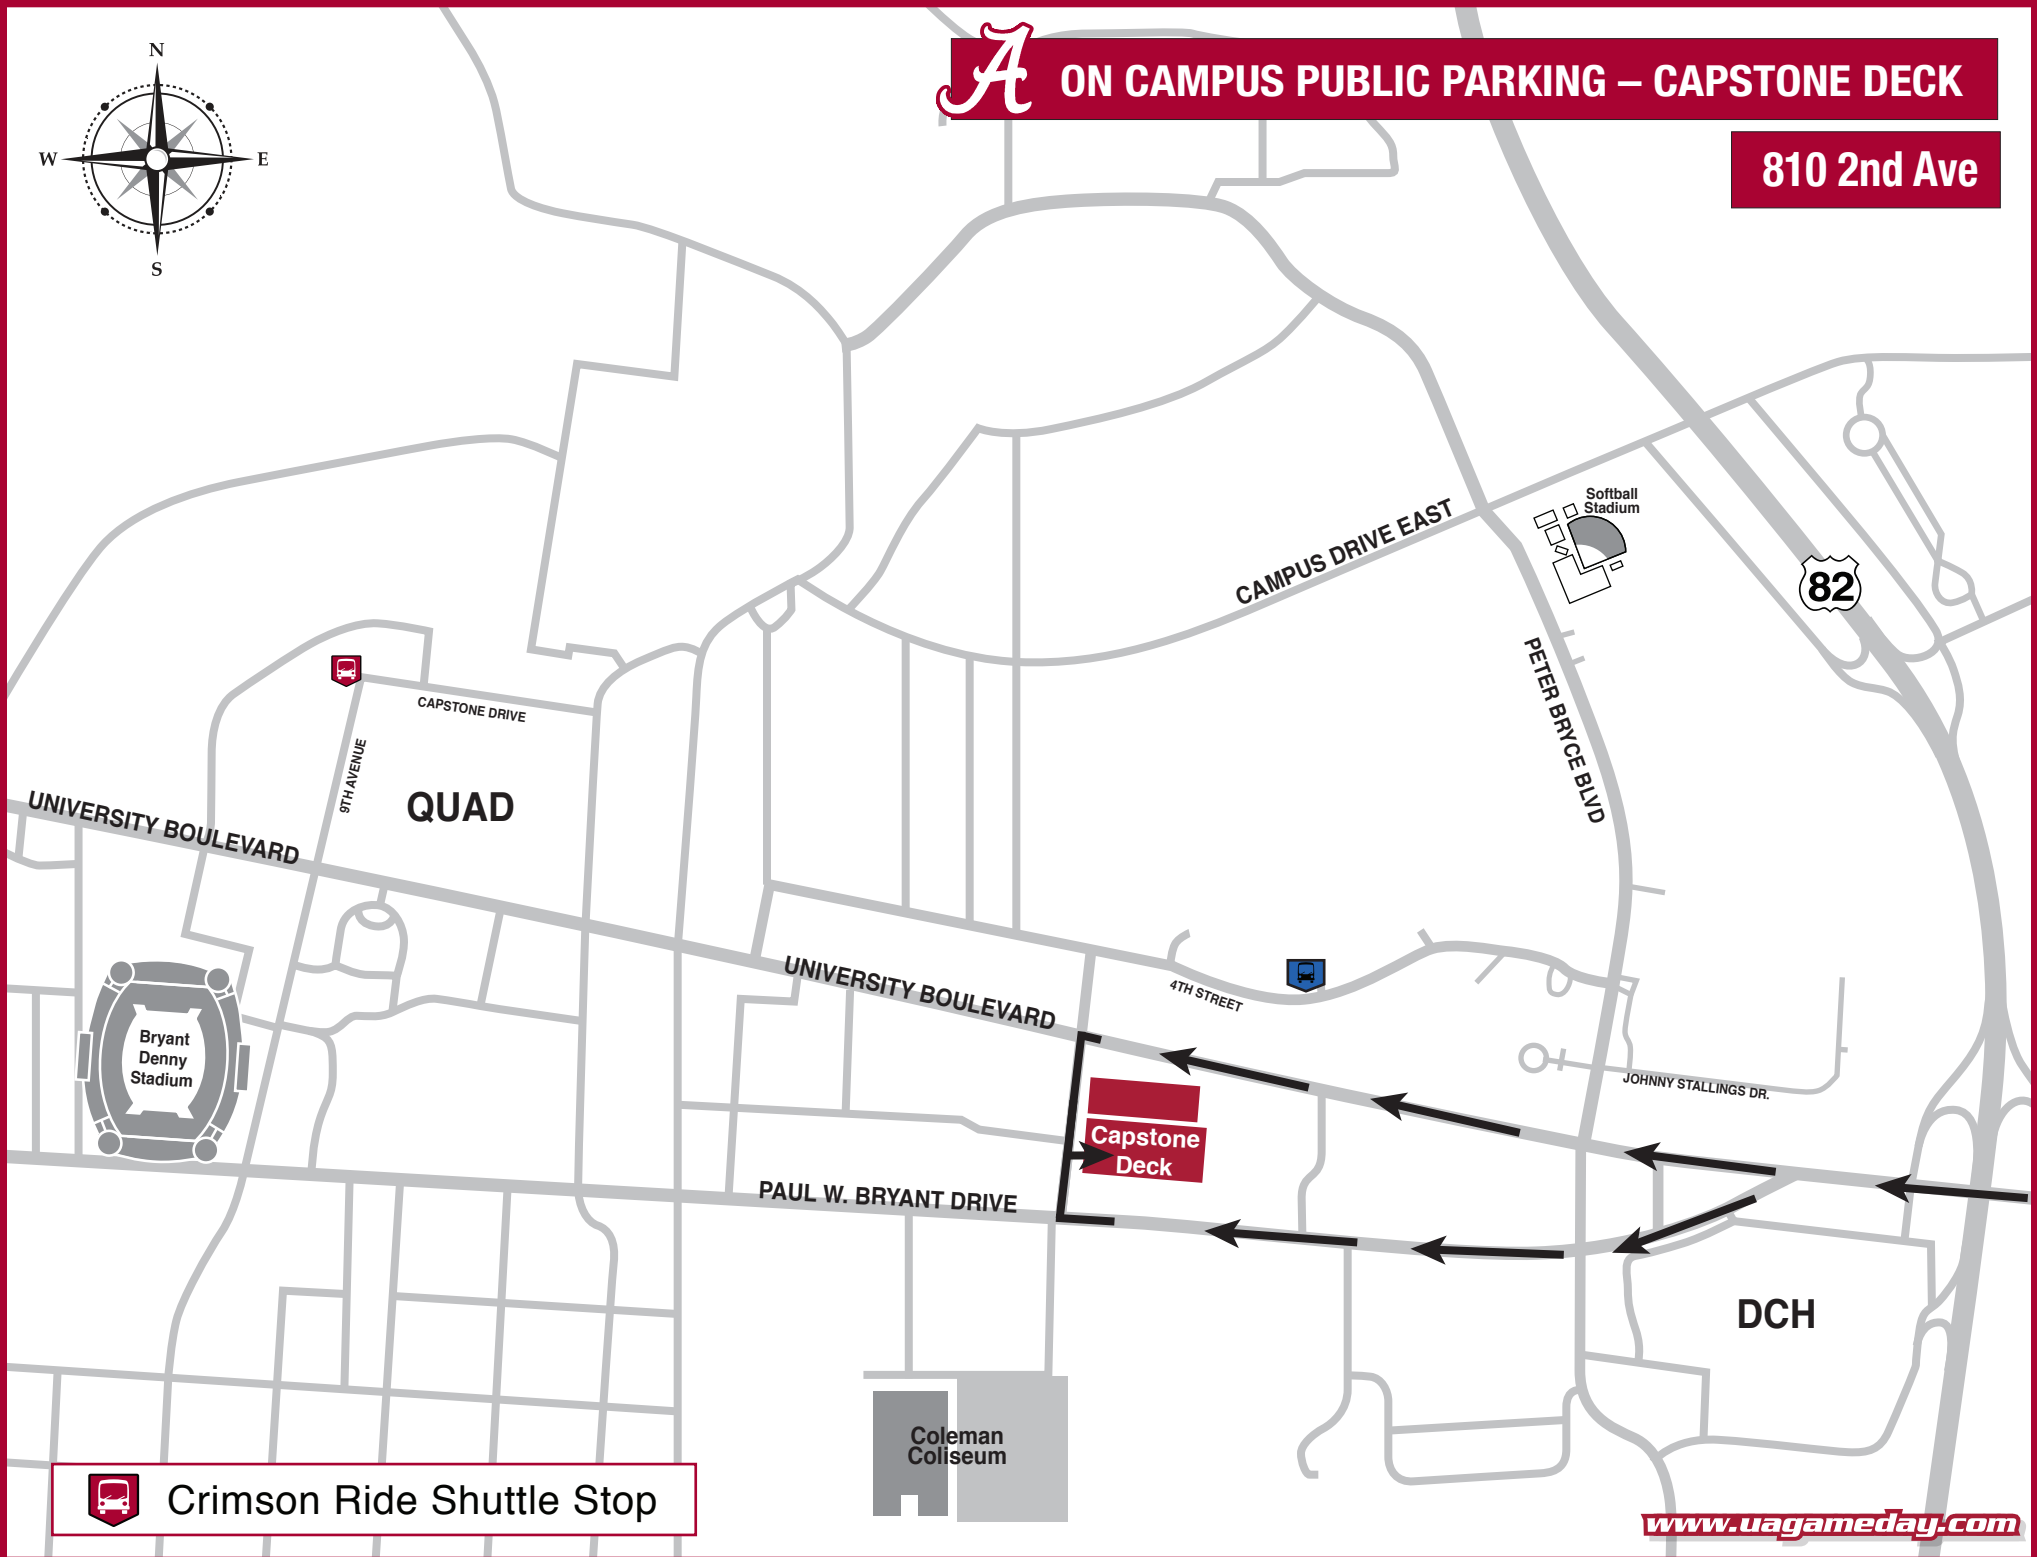

ON CAMPUS PUBLIC PARKING – CAPSTONE DECK

810 2nd Ave

Crimson Ride Shuttle Stop