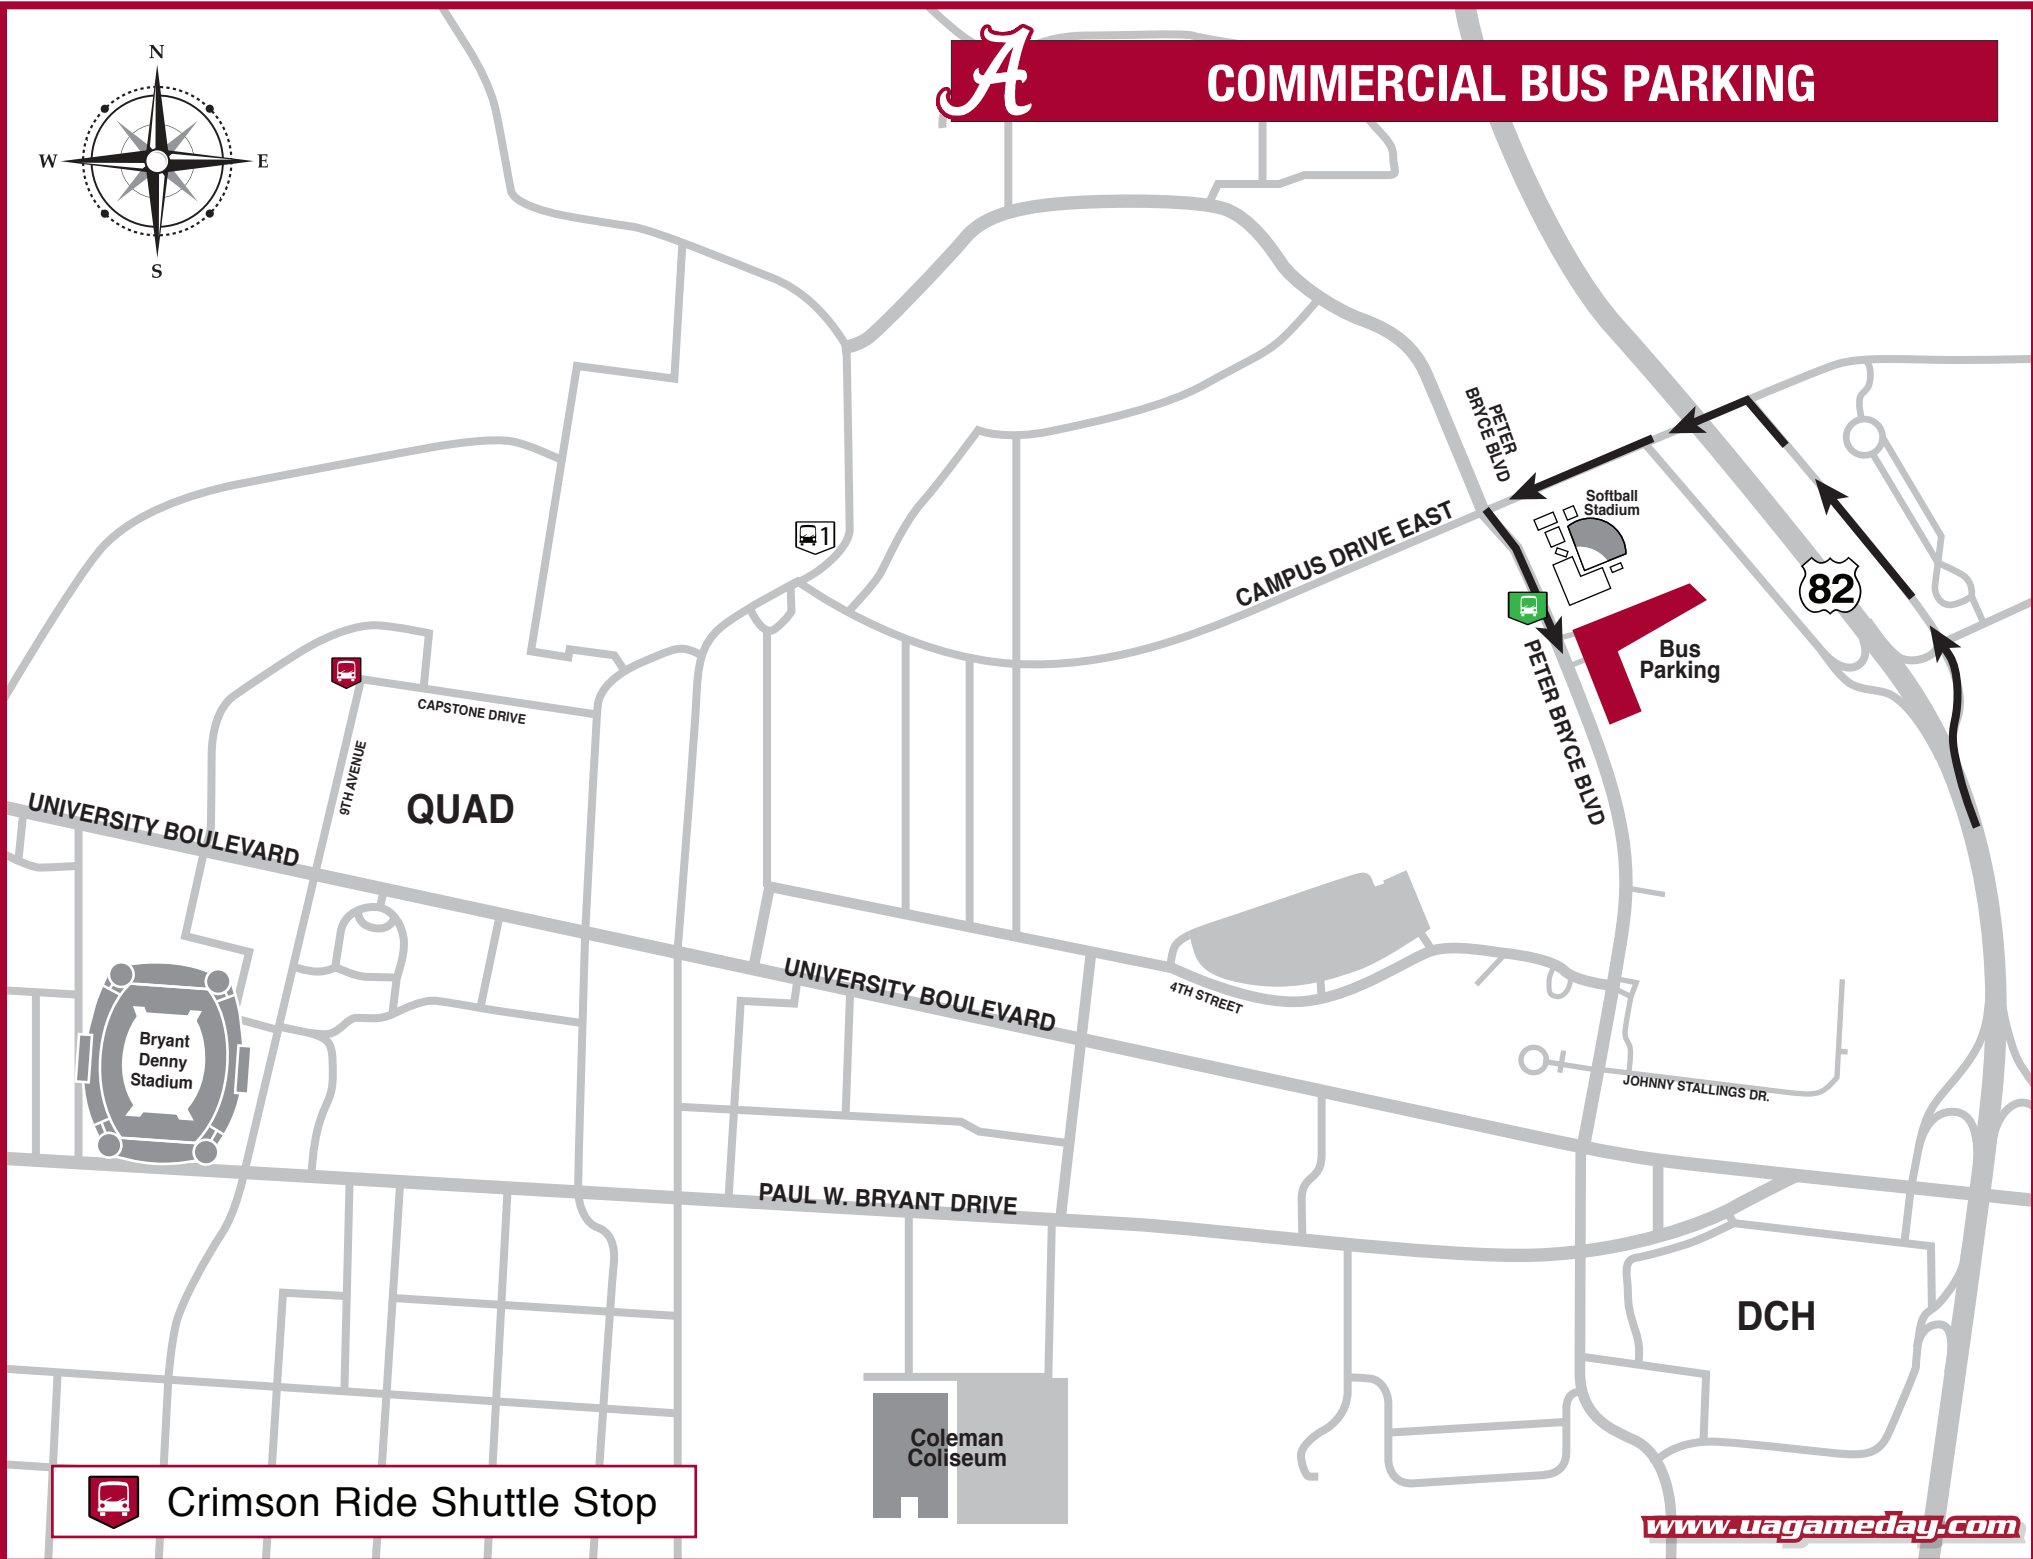

# COMMERCIAL BUS PARKING

Crimson Ride Shuttle Stop

Coleman Coliseum