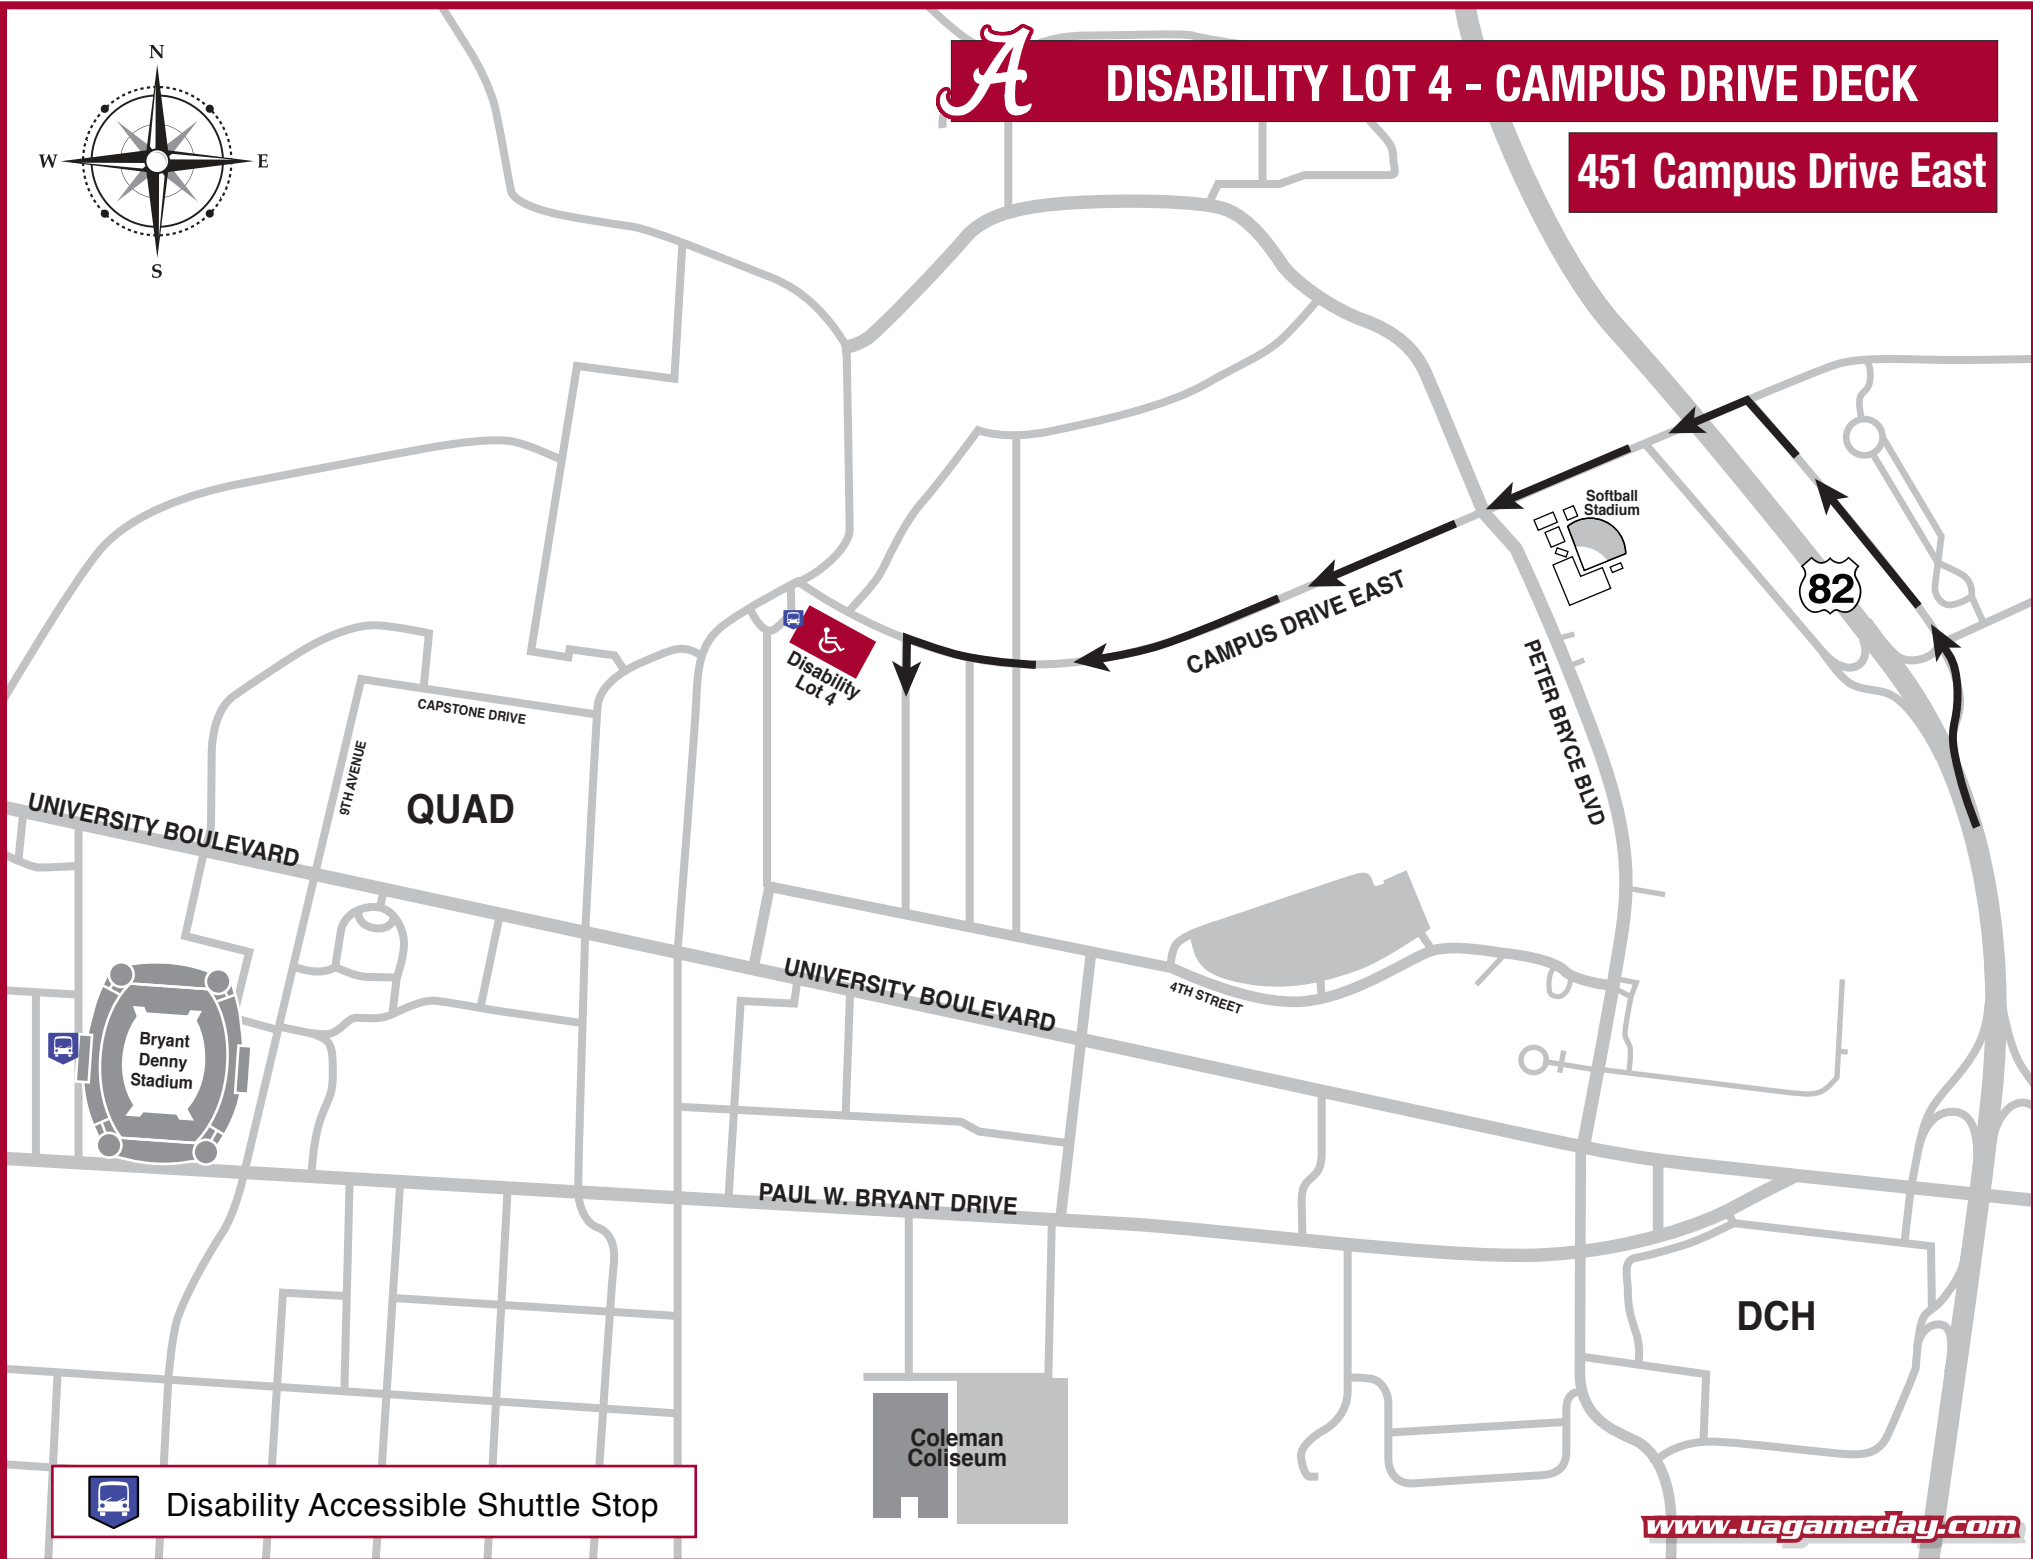

# DISABILITY LOT 4 - CAMPUS DRIVE DECK

451 Campus Drive East

Disability Accessible Shuttle Stop