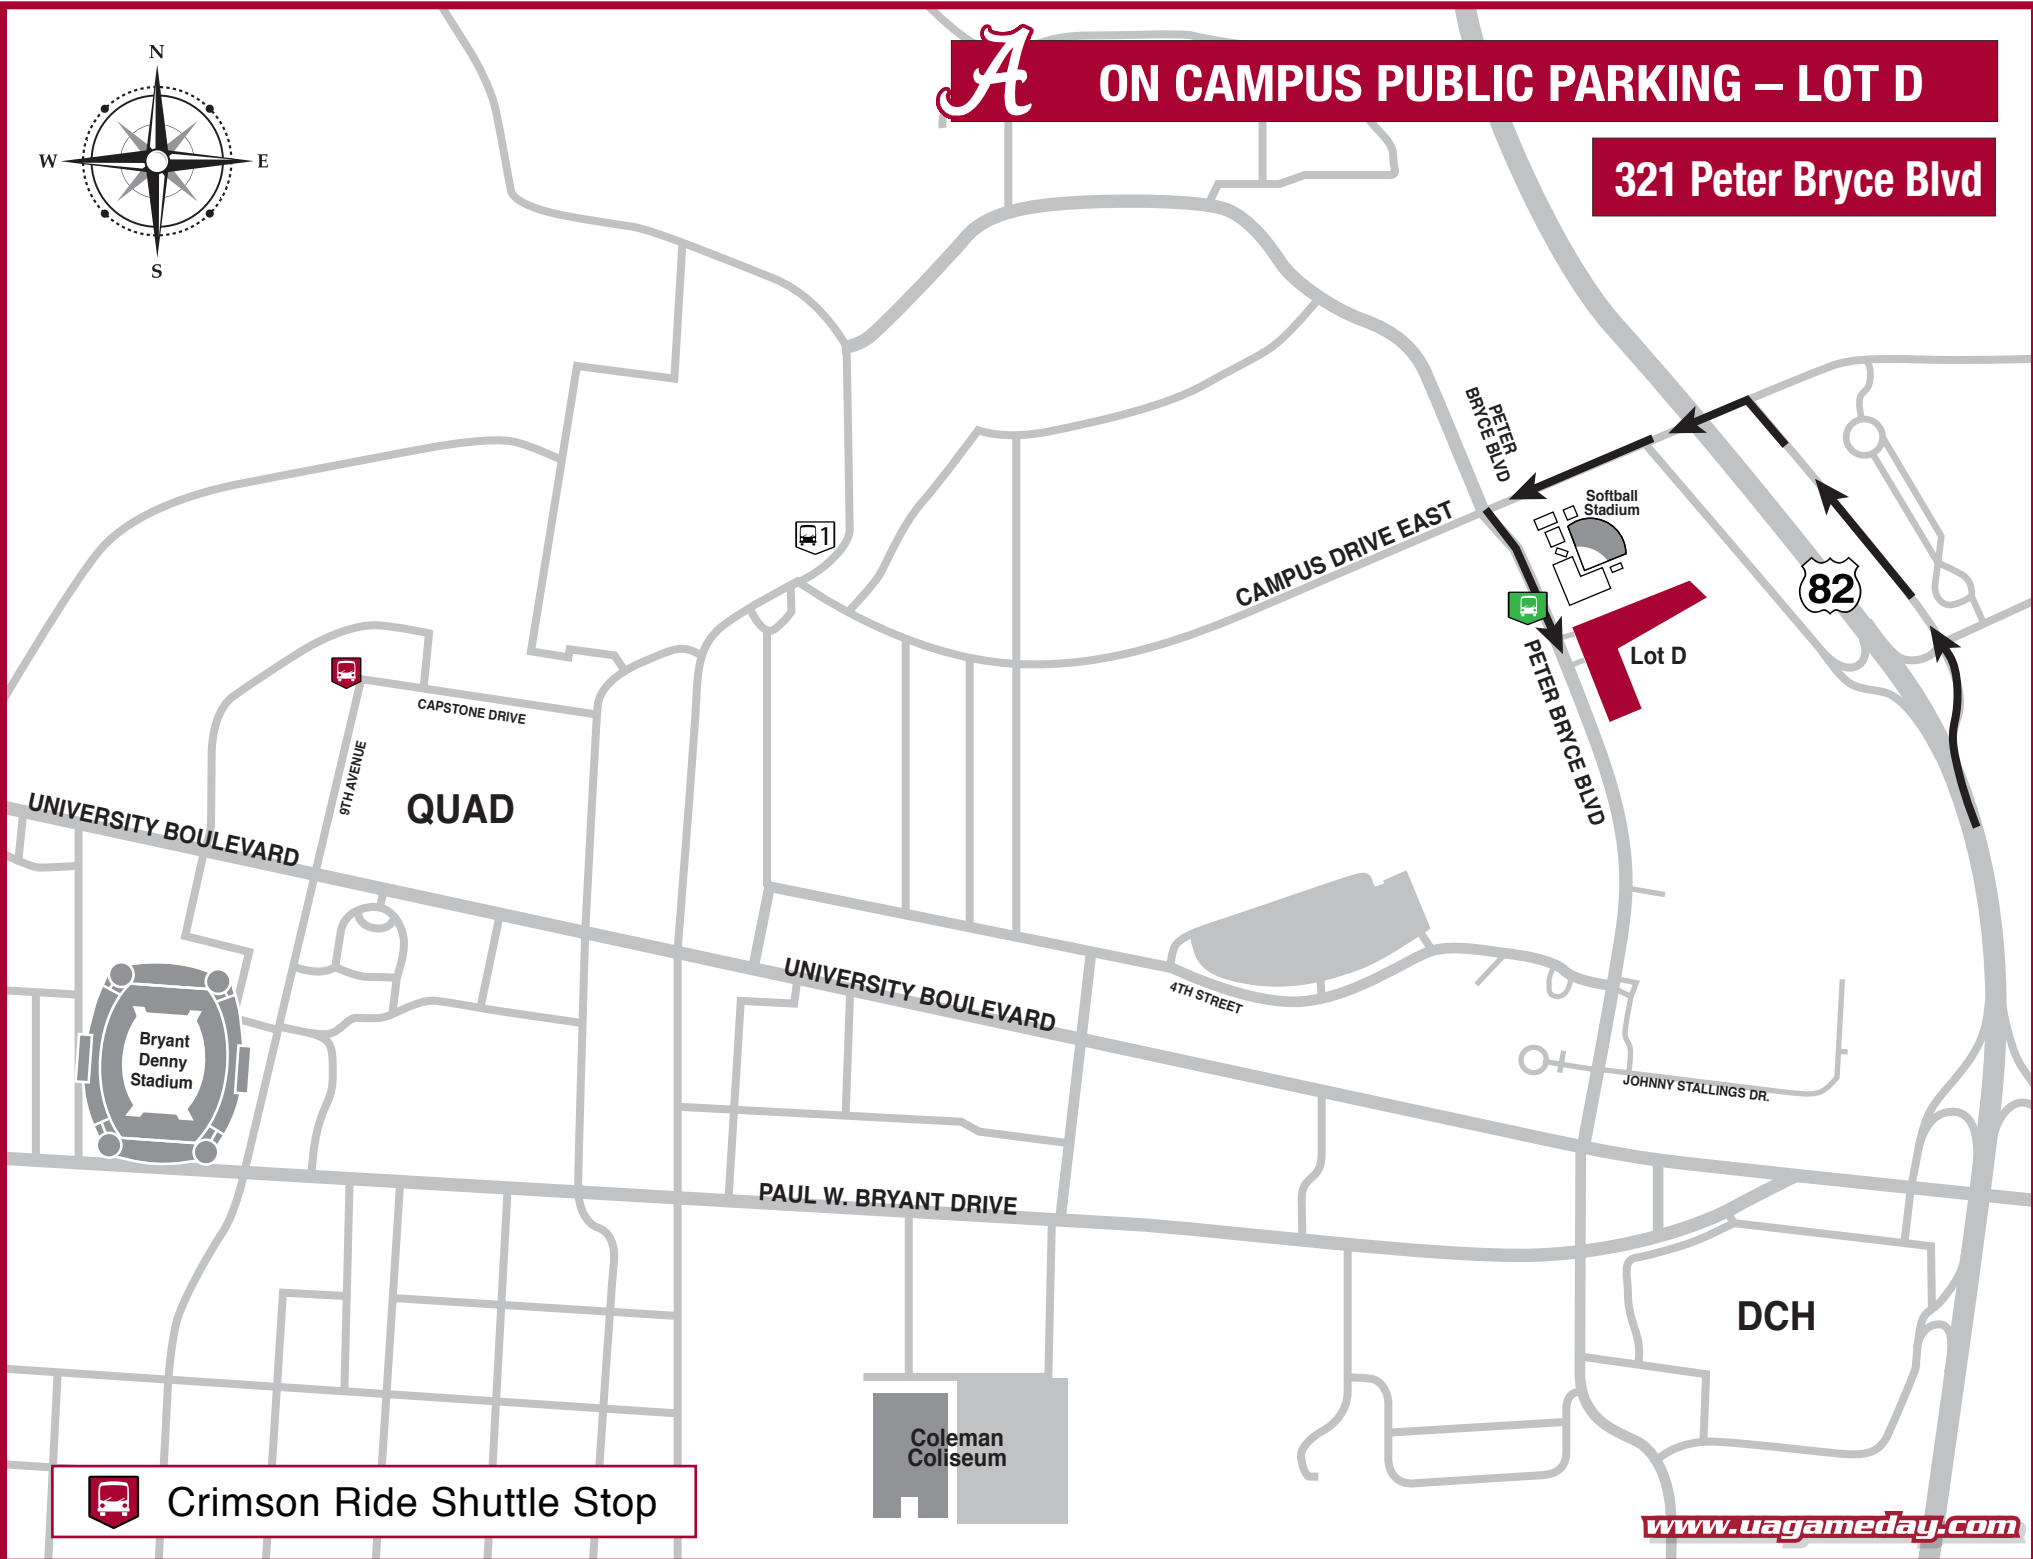

ON CAMPUS PUBLIC PARKING – LOT D

321 Peter Bryce Blvd

Crimson Ride Shuttle Stop