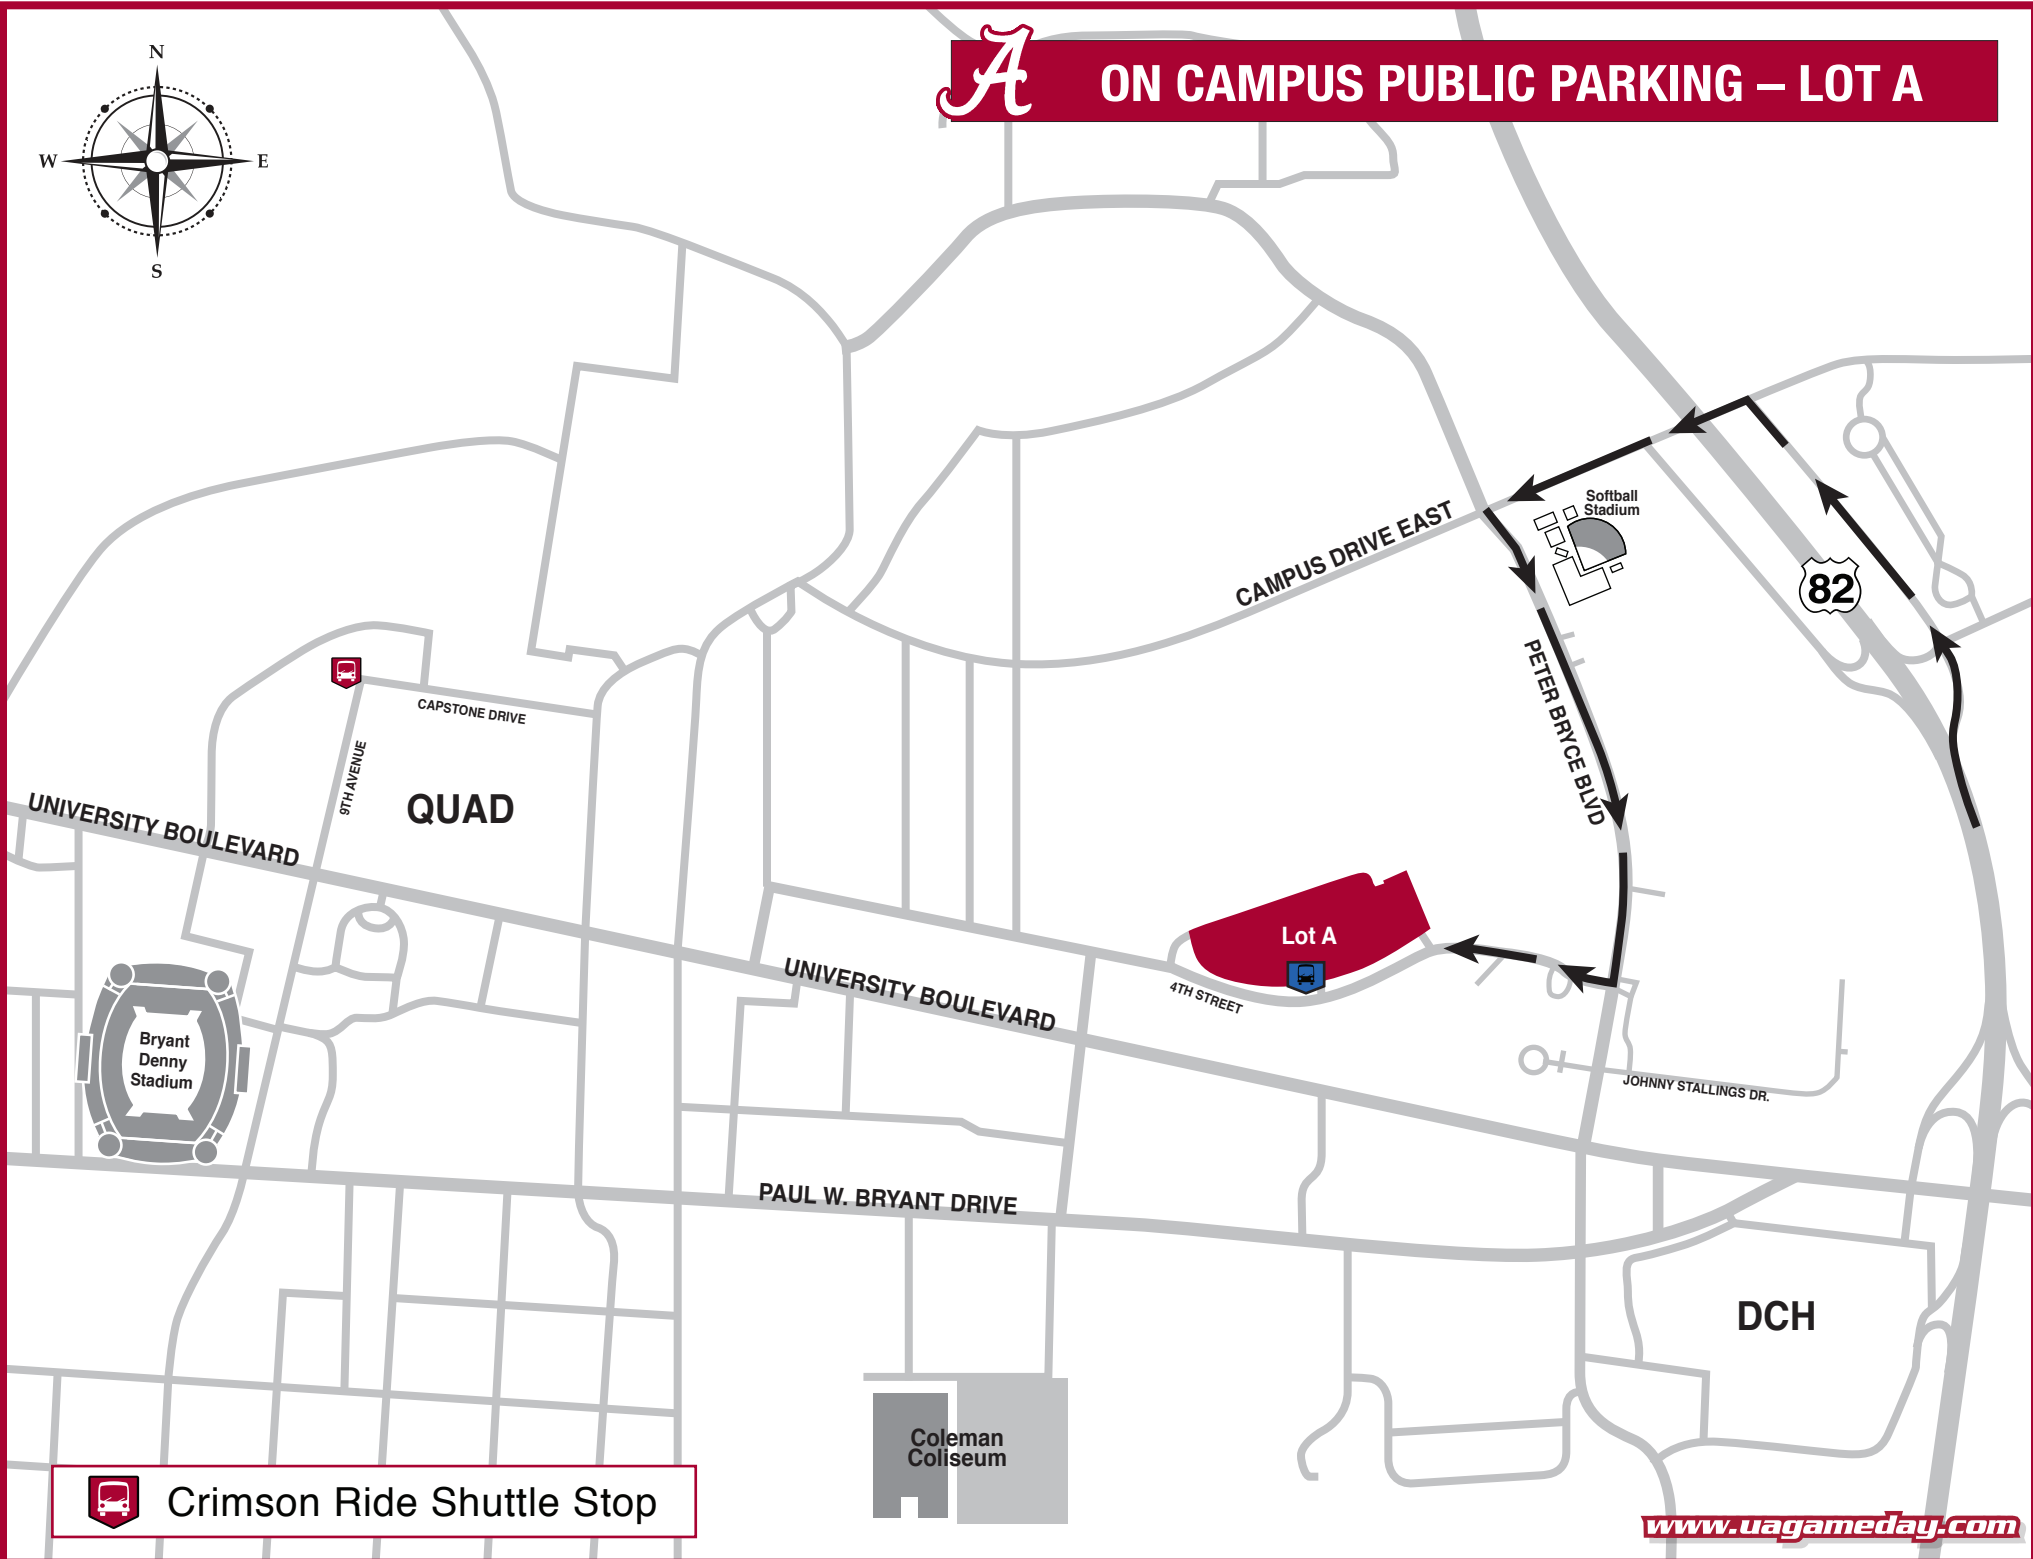

ON CAMPUS PUBLIC PARKING – LOT A

Crimson Ride Shuttle Stop