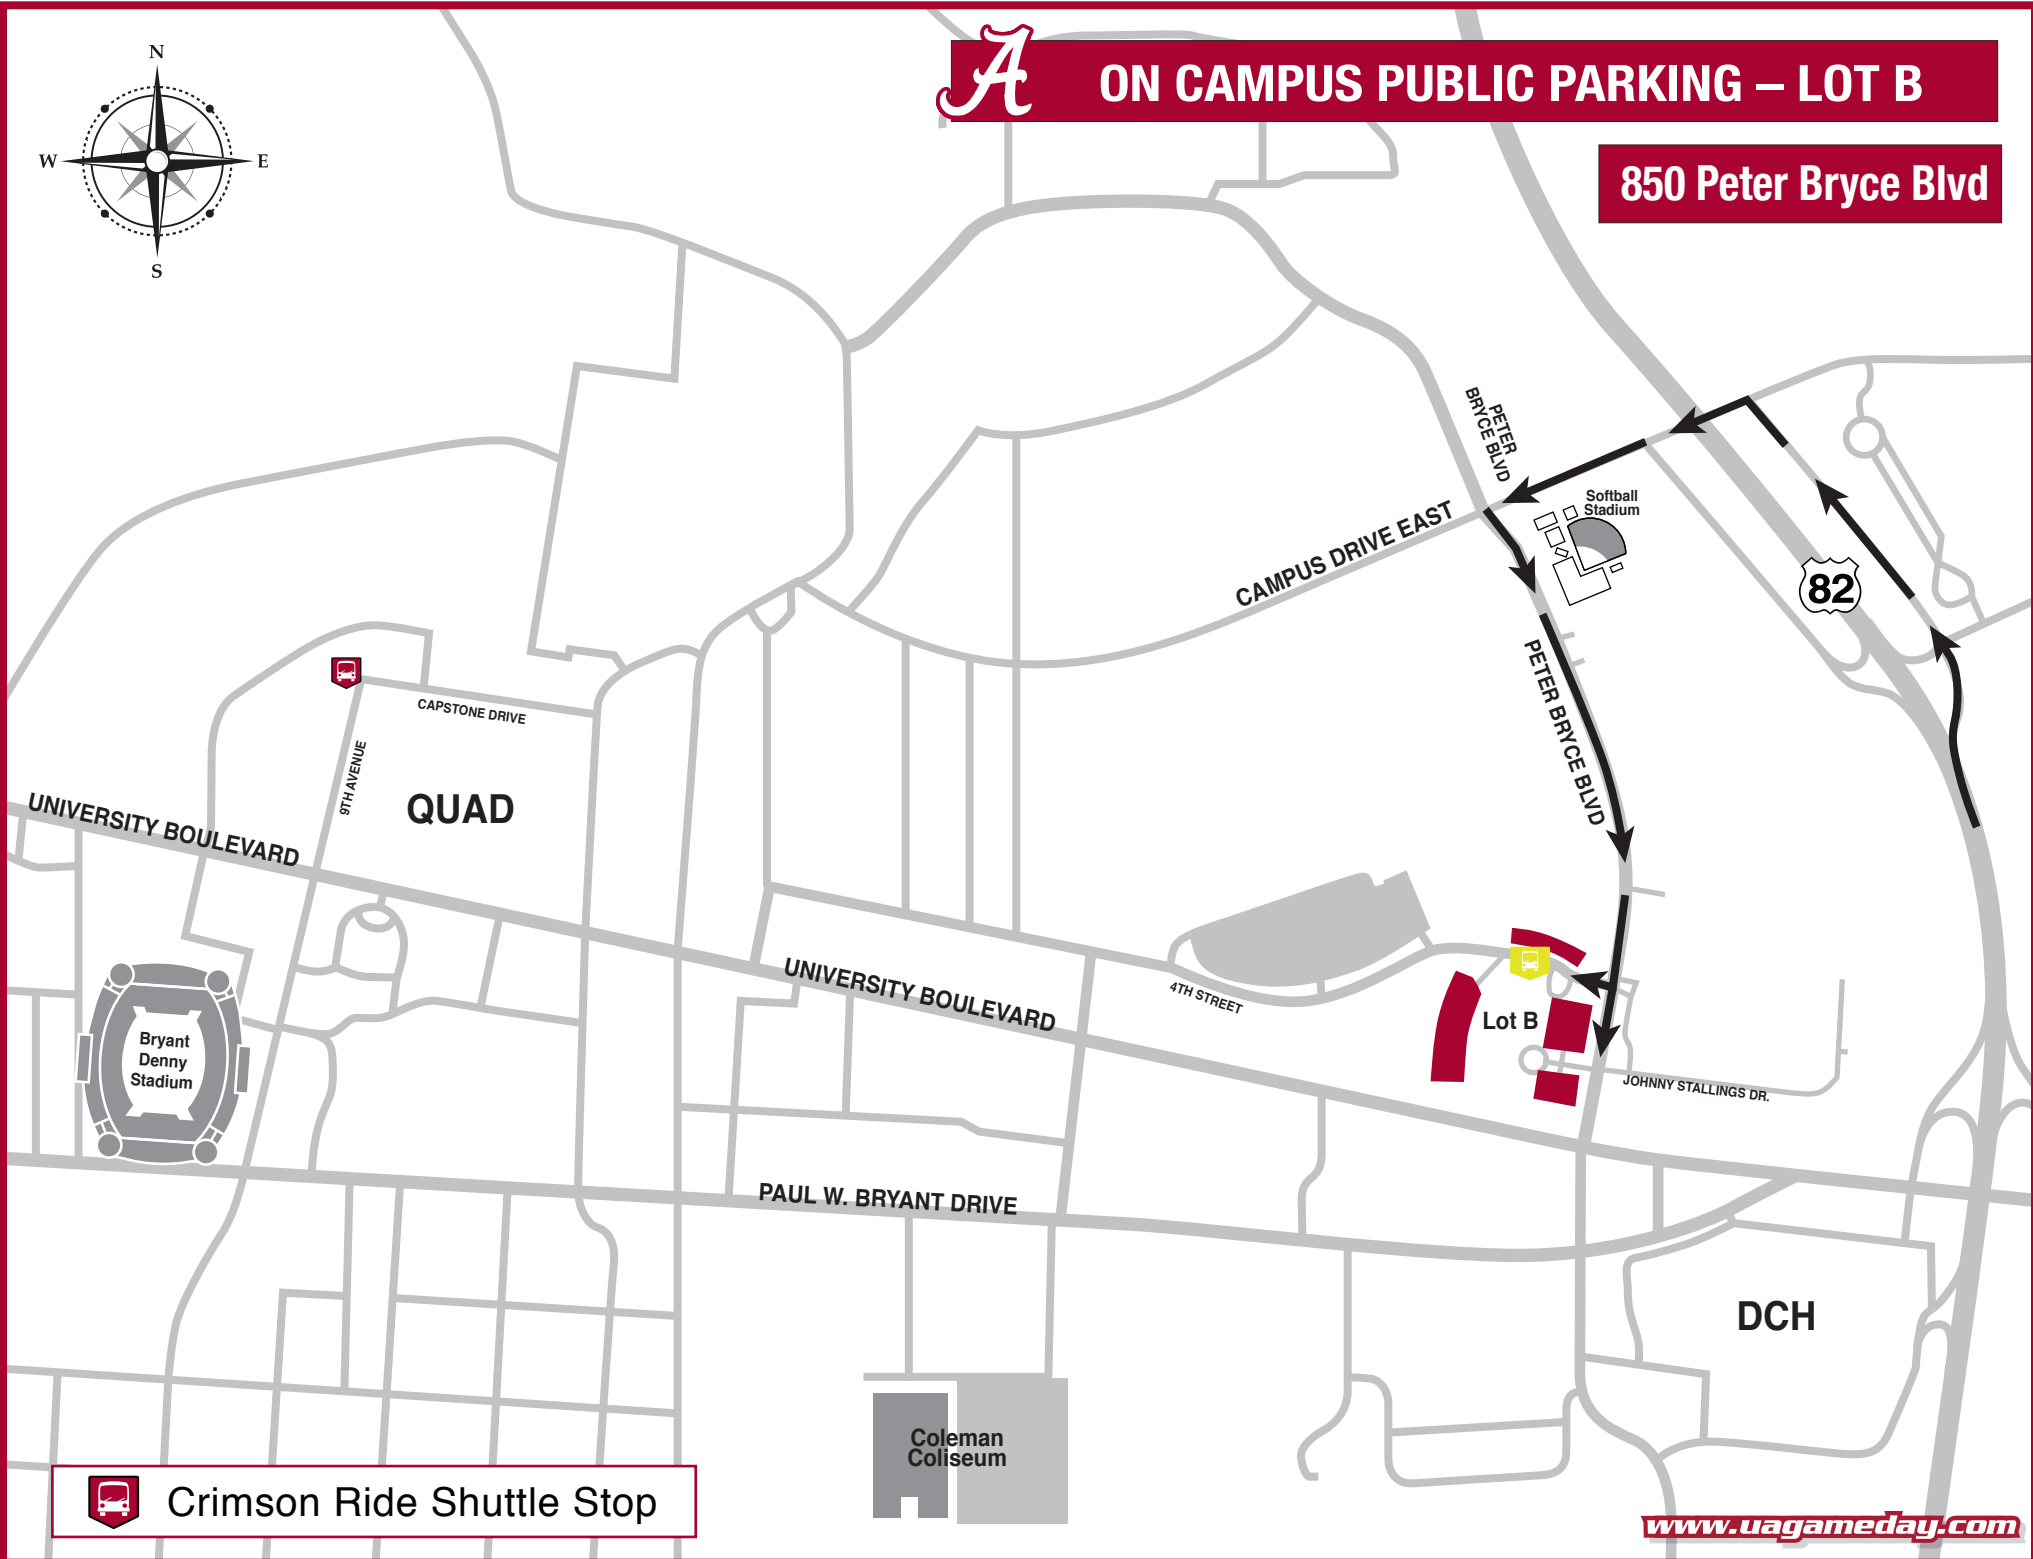

ON CAMPUS PUBLIC PARKING – LOT B

850 Peter Bryce Blvd

Crimson Ride Shuttle Stop