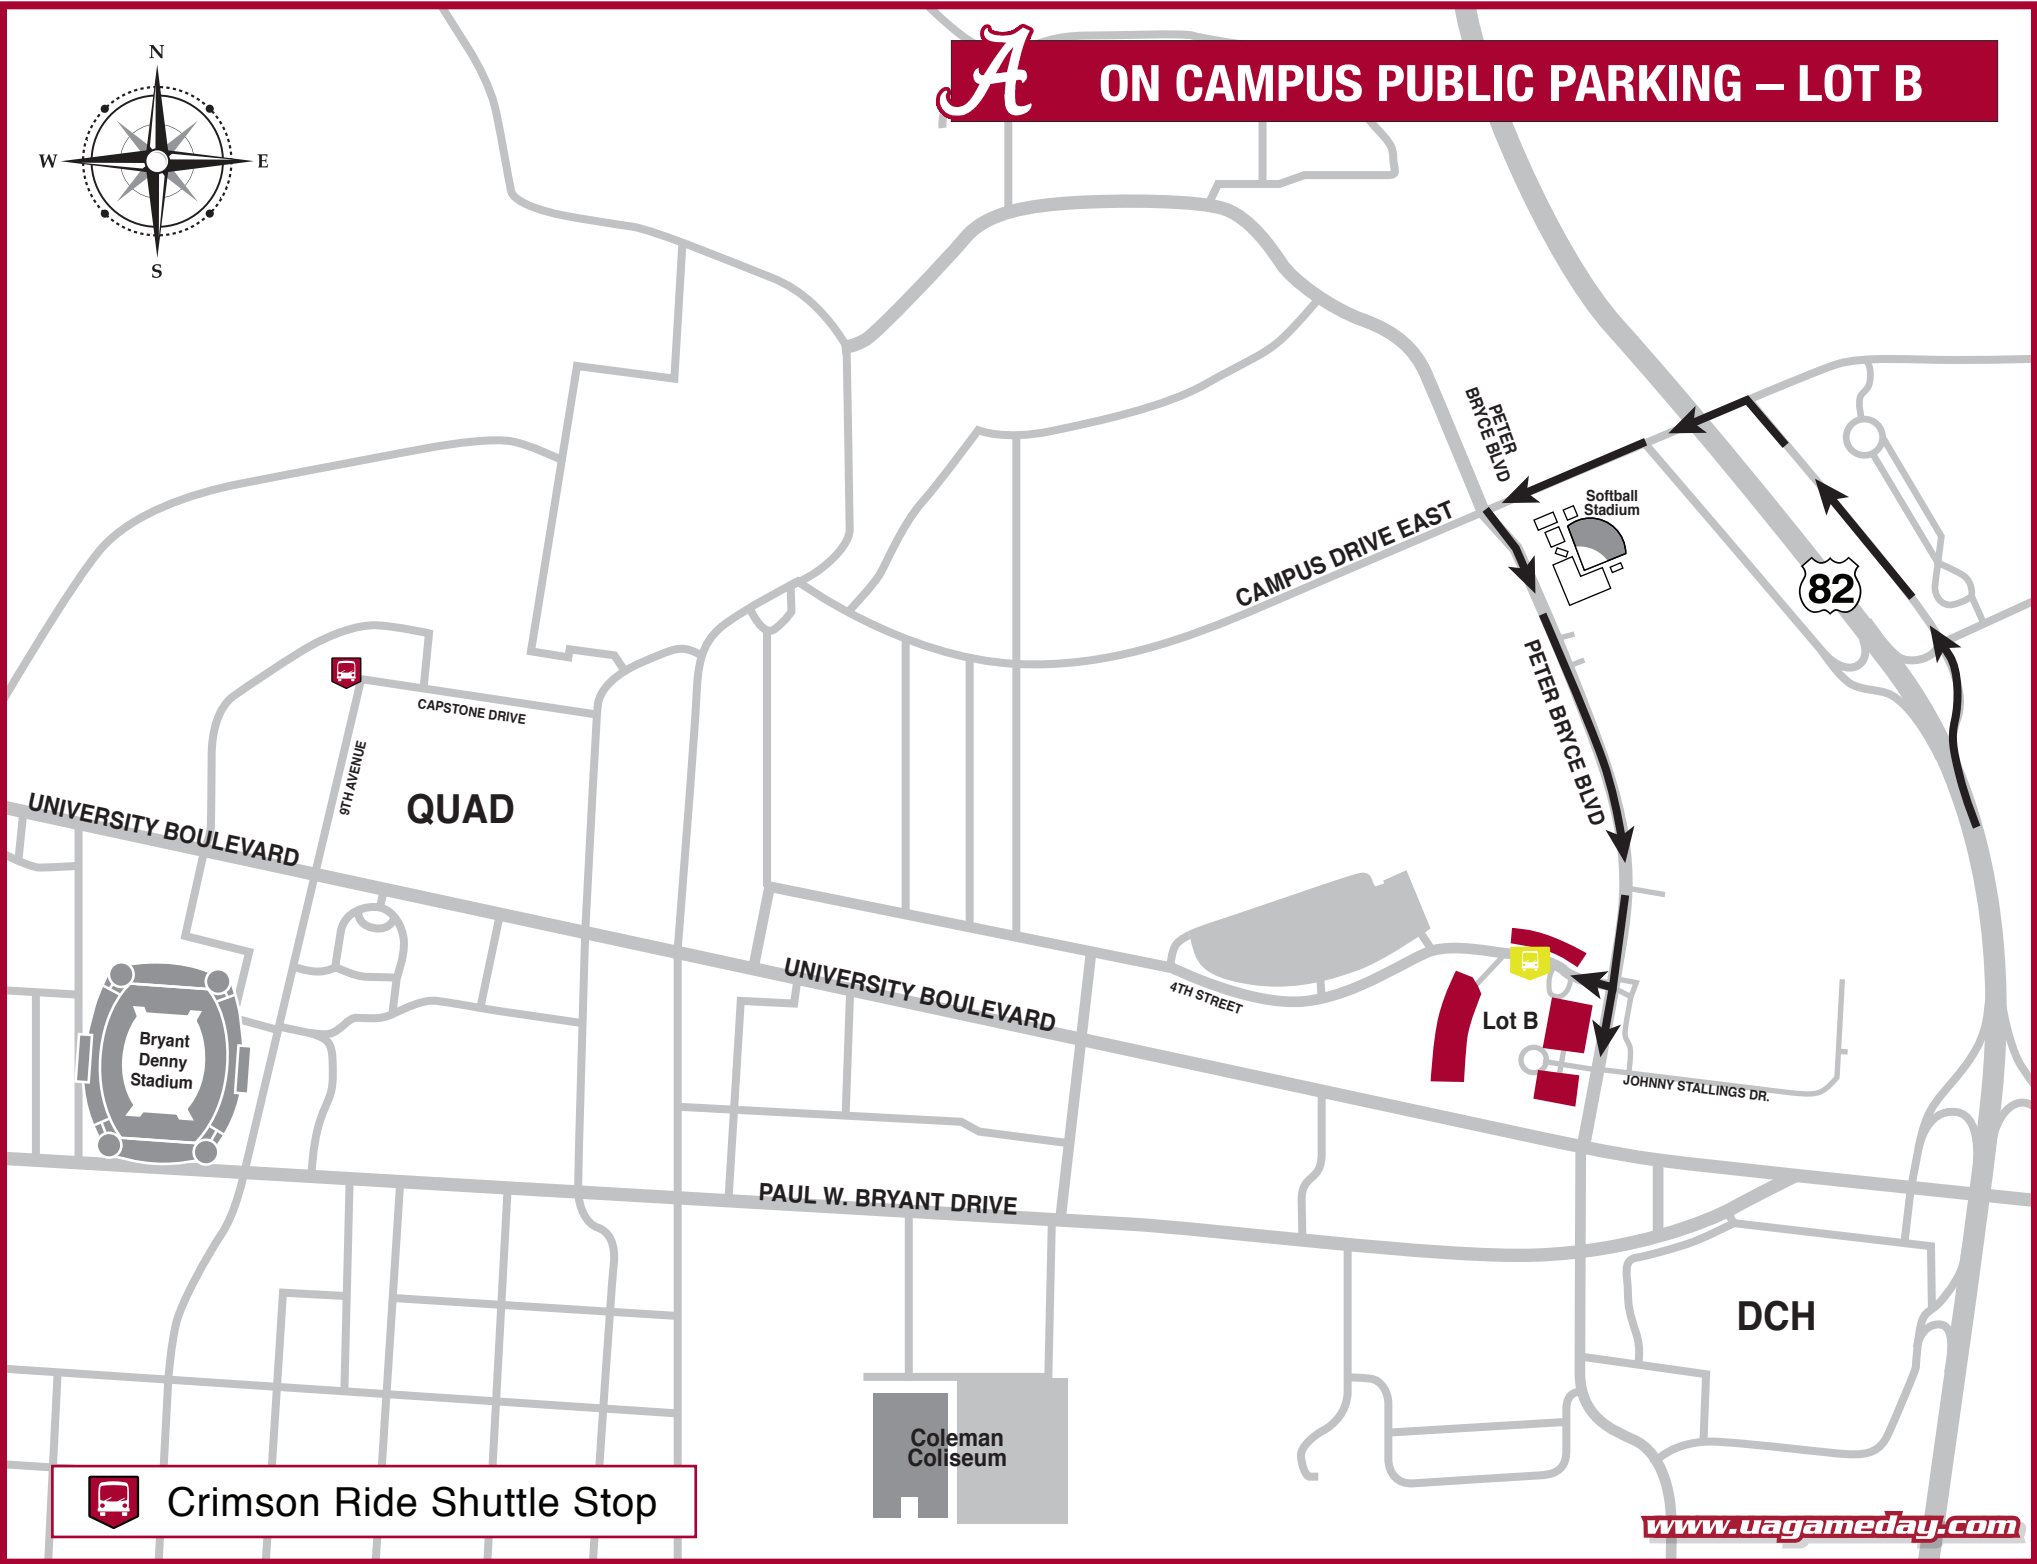

# ON CAMPUS PUBLIC PARKING – LOT B

Crimson Ride Shuttle Stop