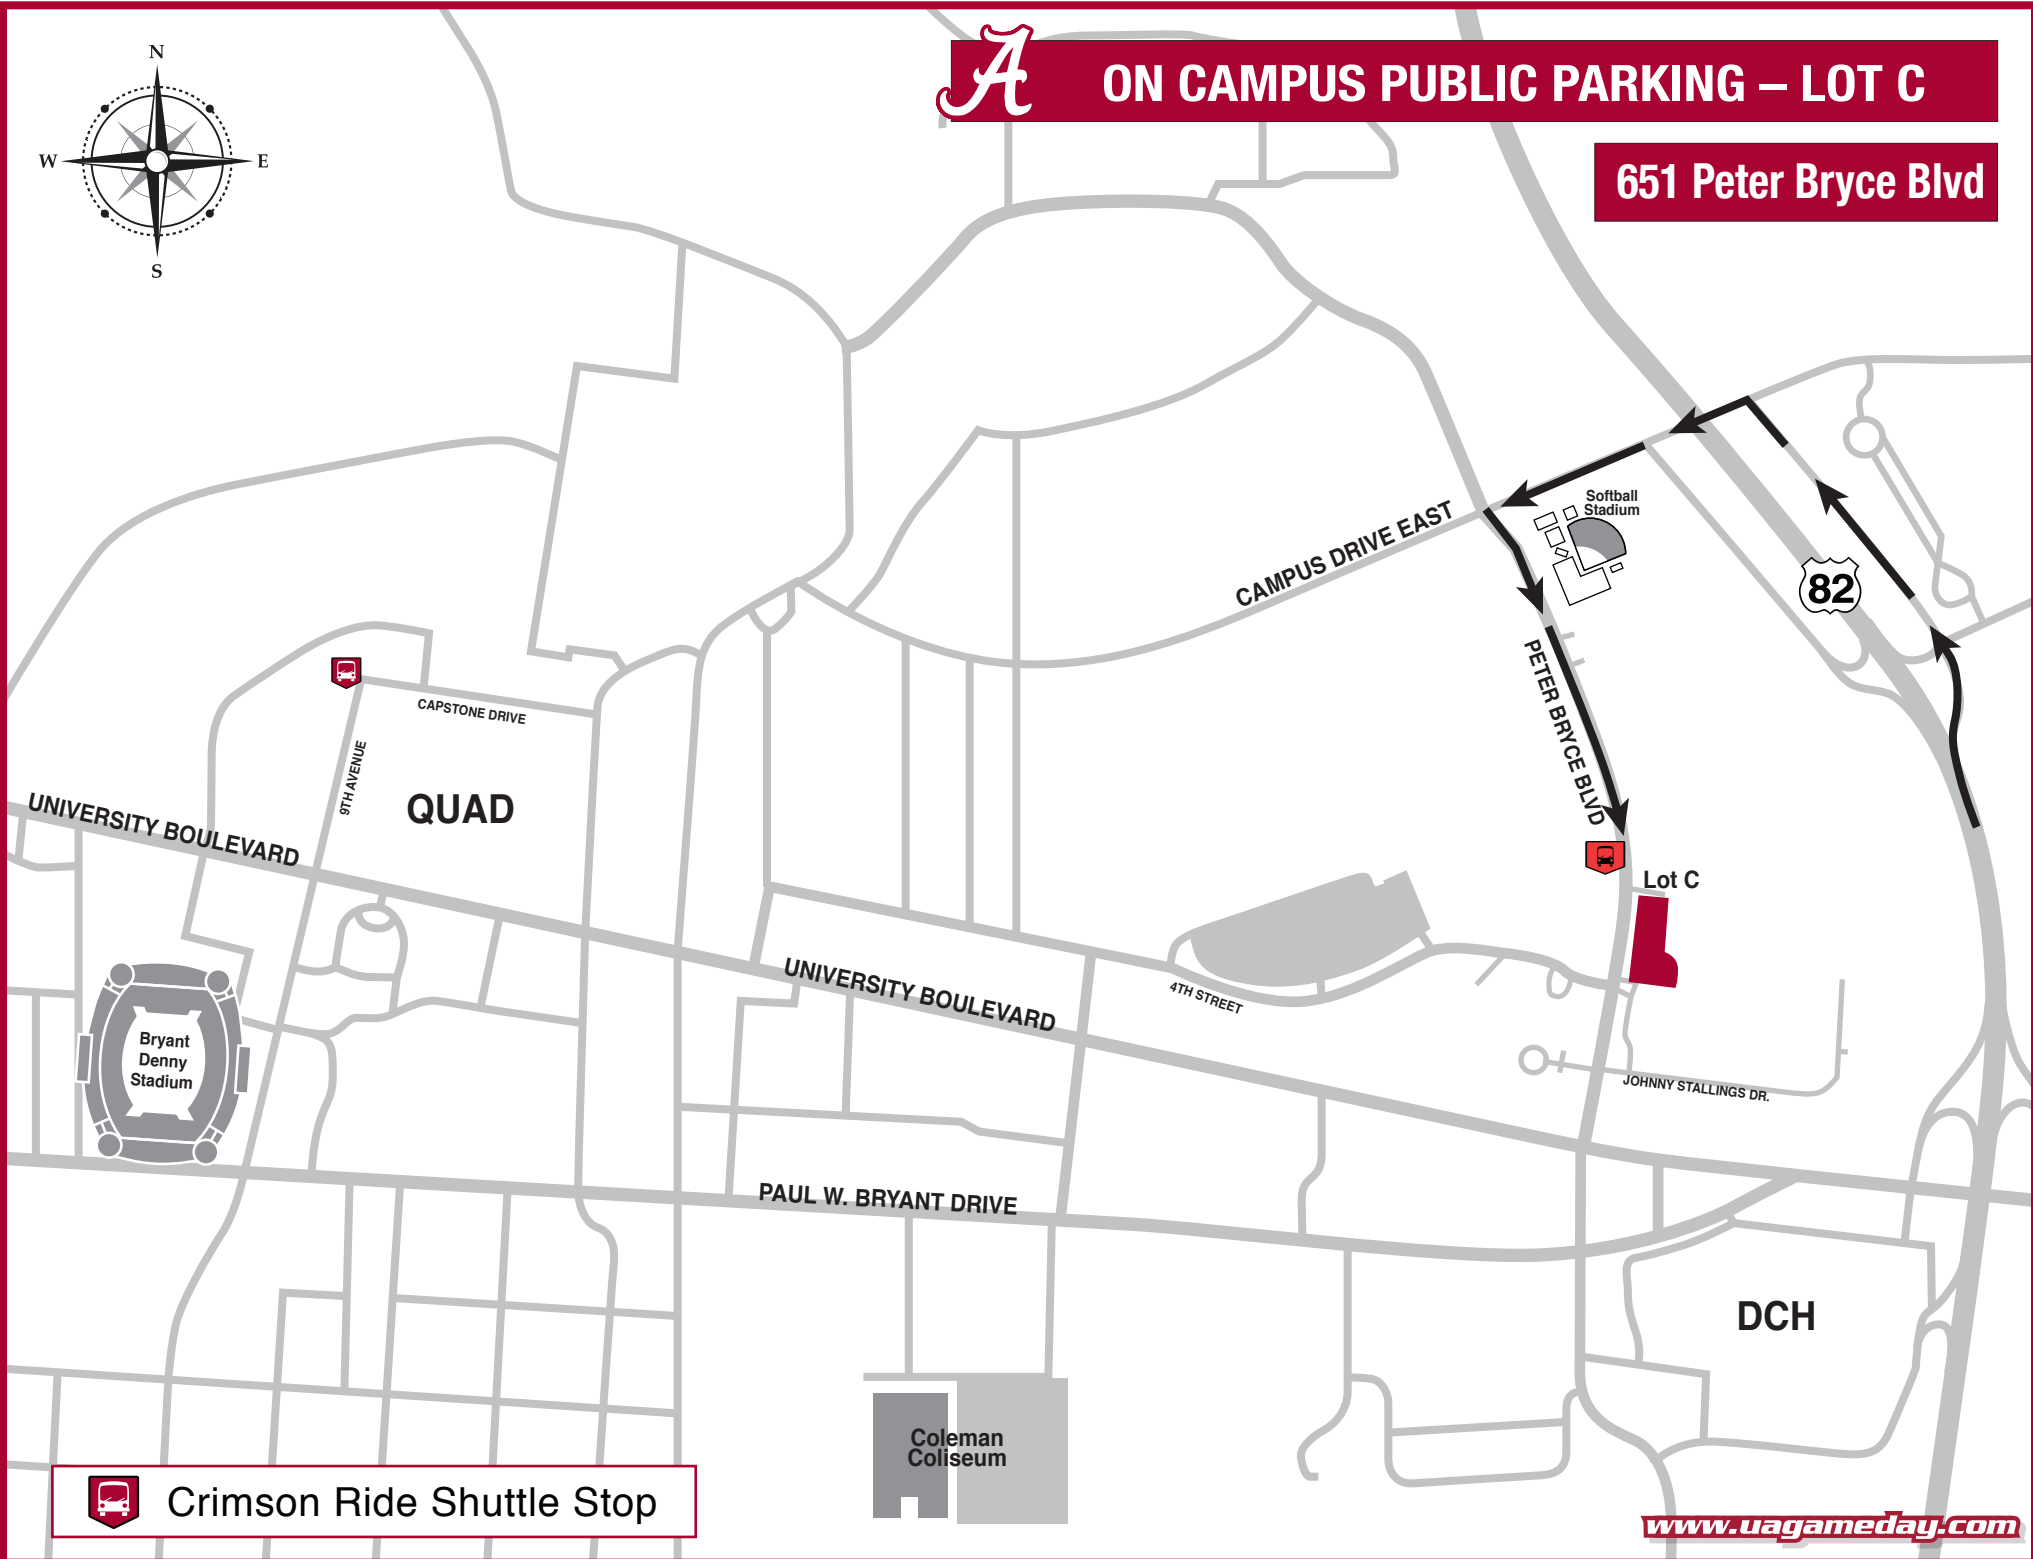

# ON CAMPUS PUBLIC PARKING – LOT C

651 Peter Bryce Blvd

Crimson Ride Shuttle Stop