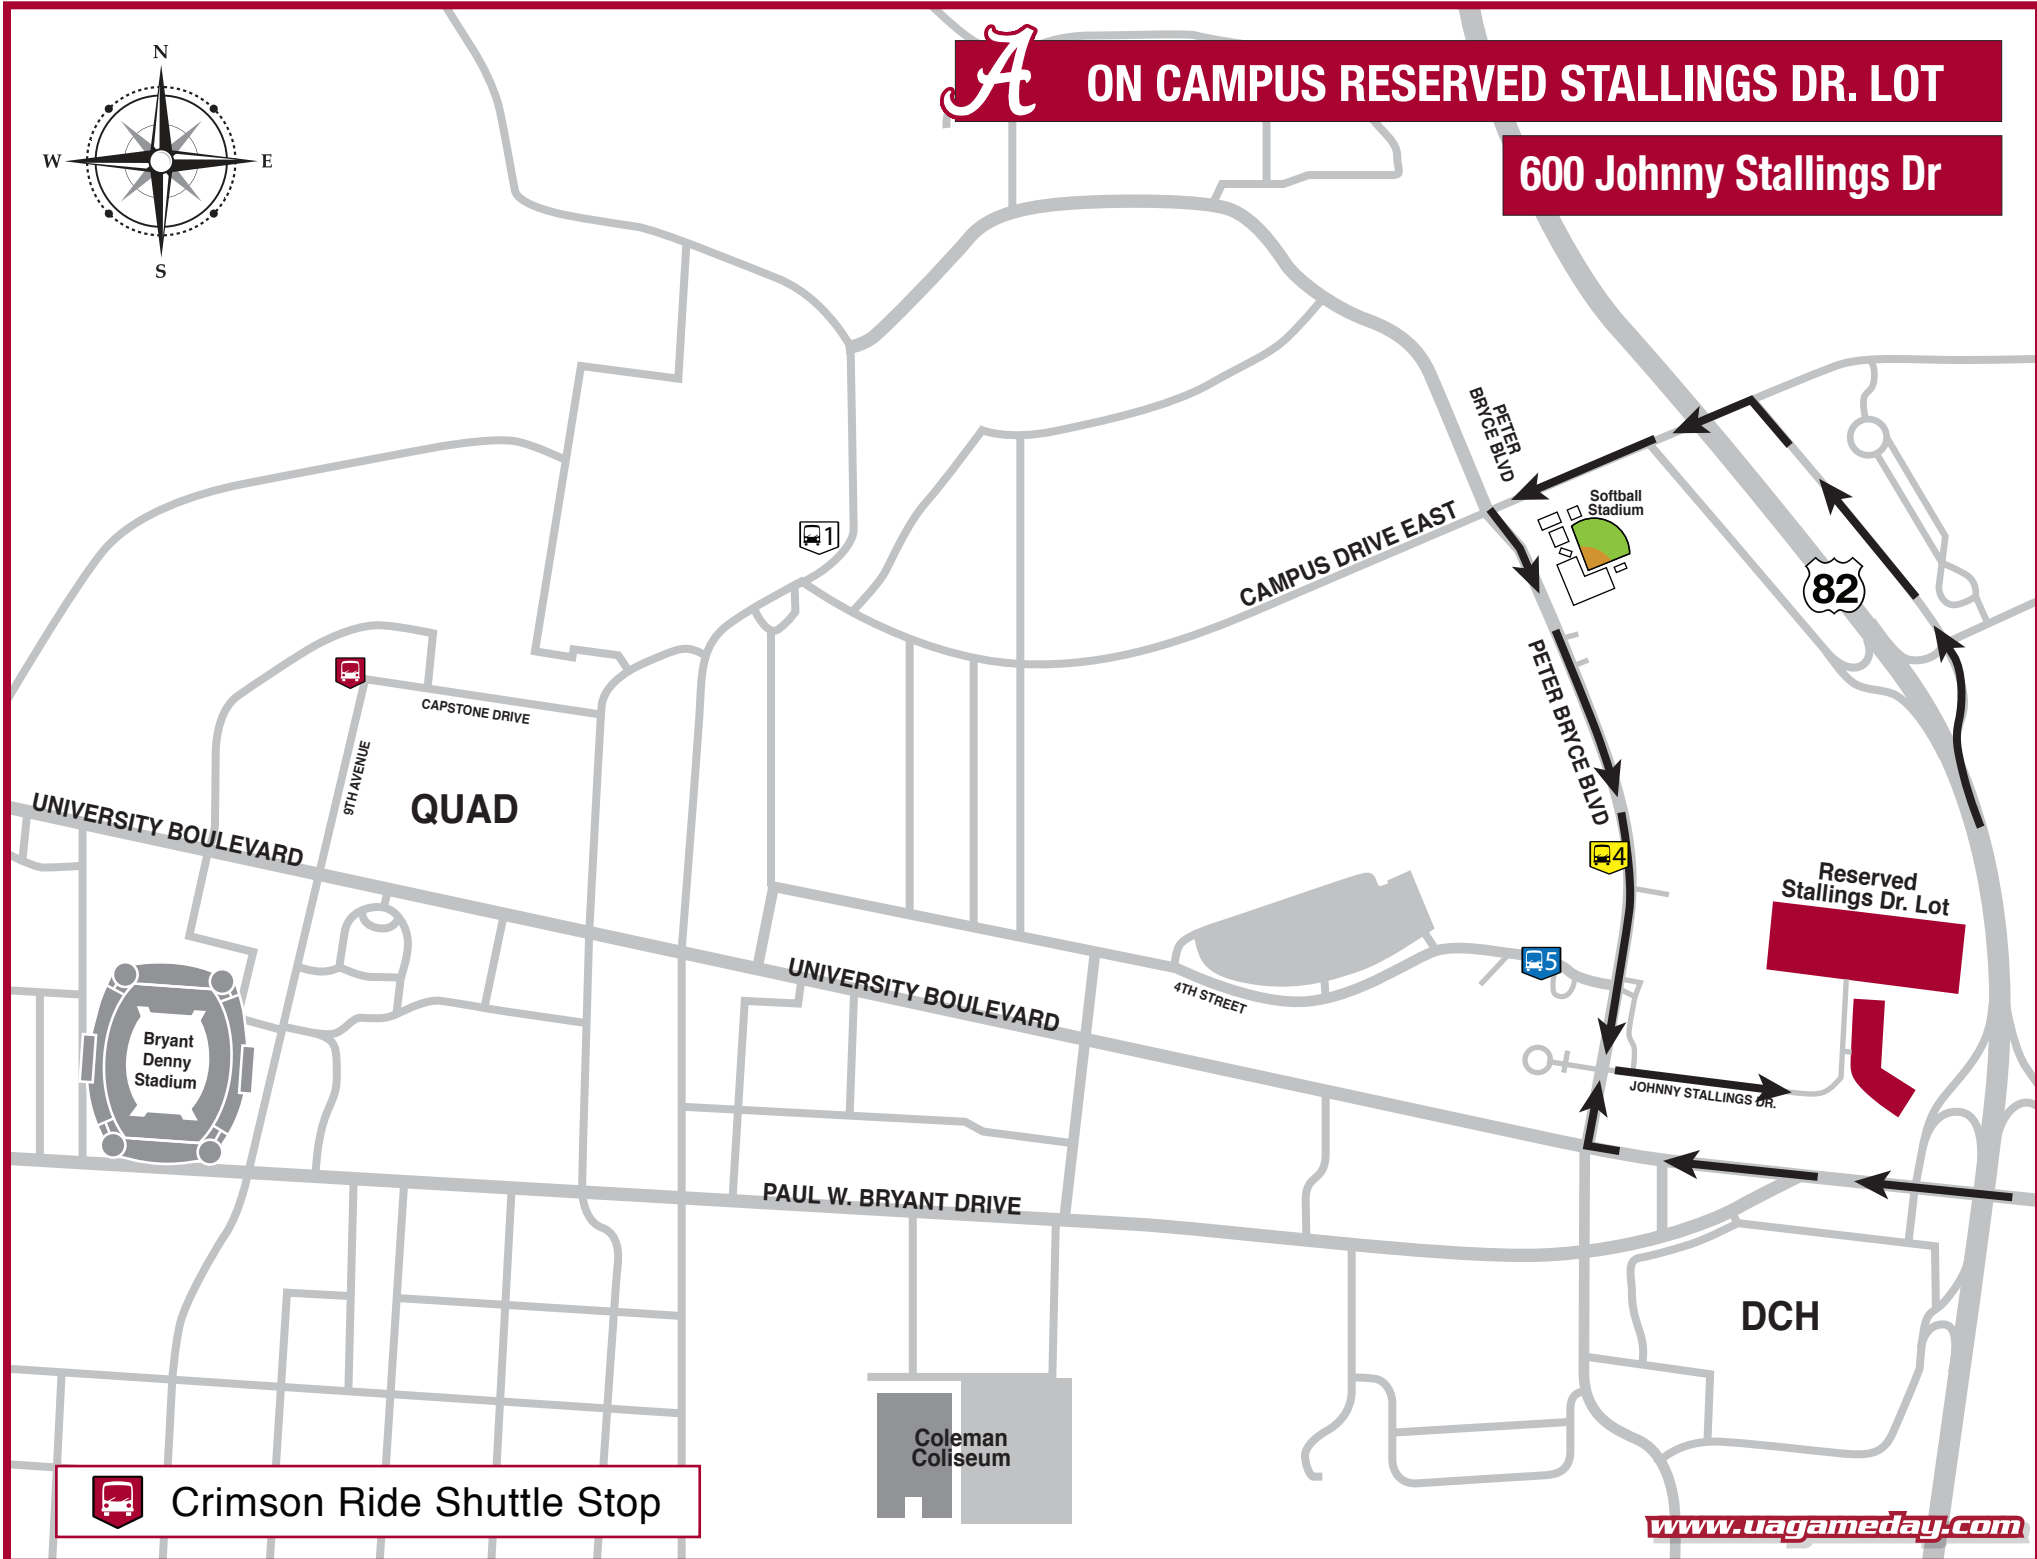

ON CAMPUS RESERVED STALLINGS DR. LOT

600 Johnny Stallings Dr

Crimson Ride Shuttle Stop