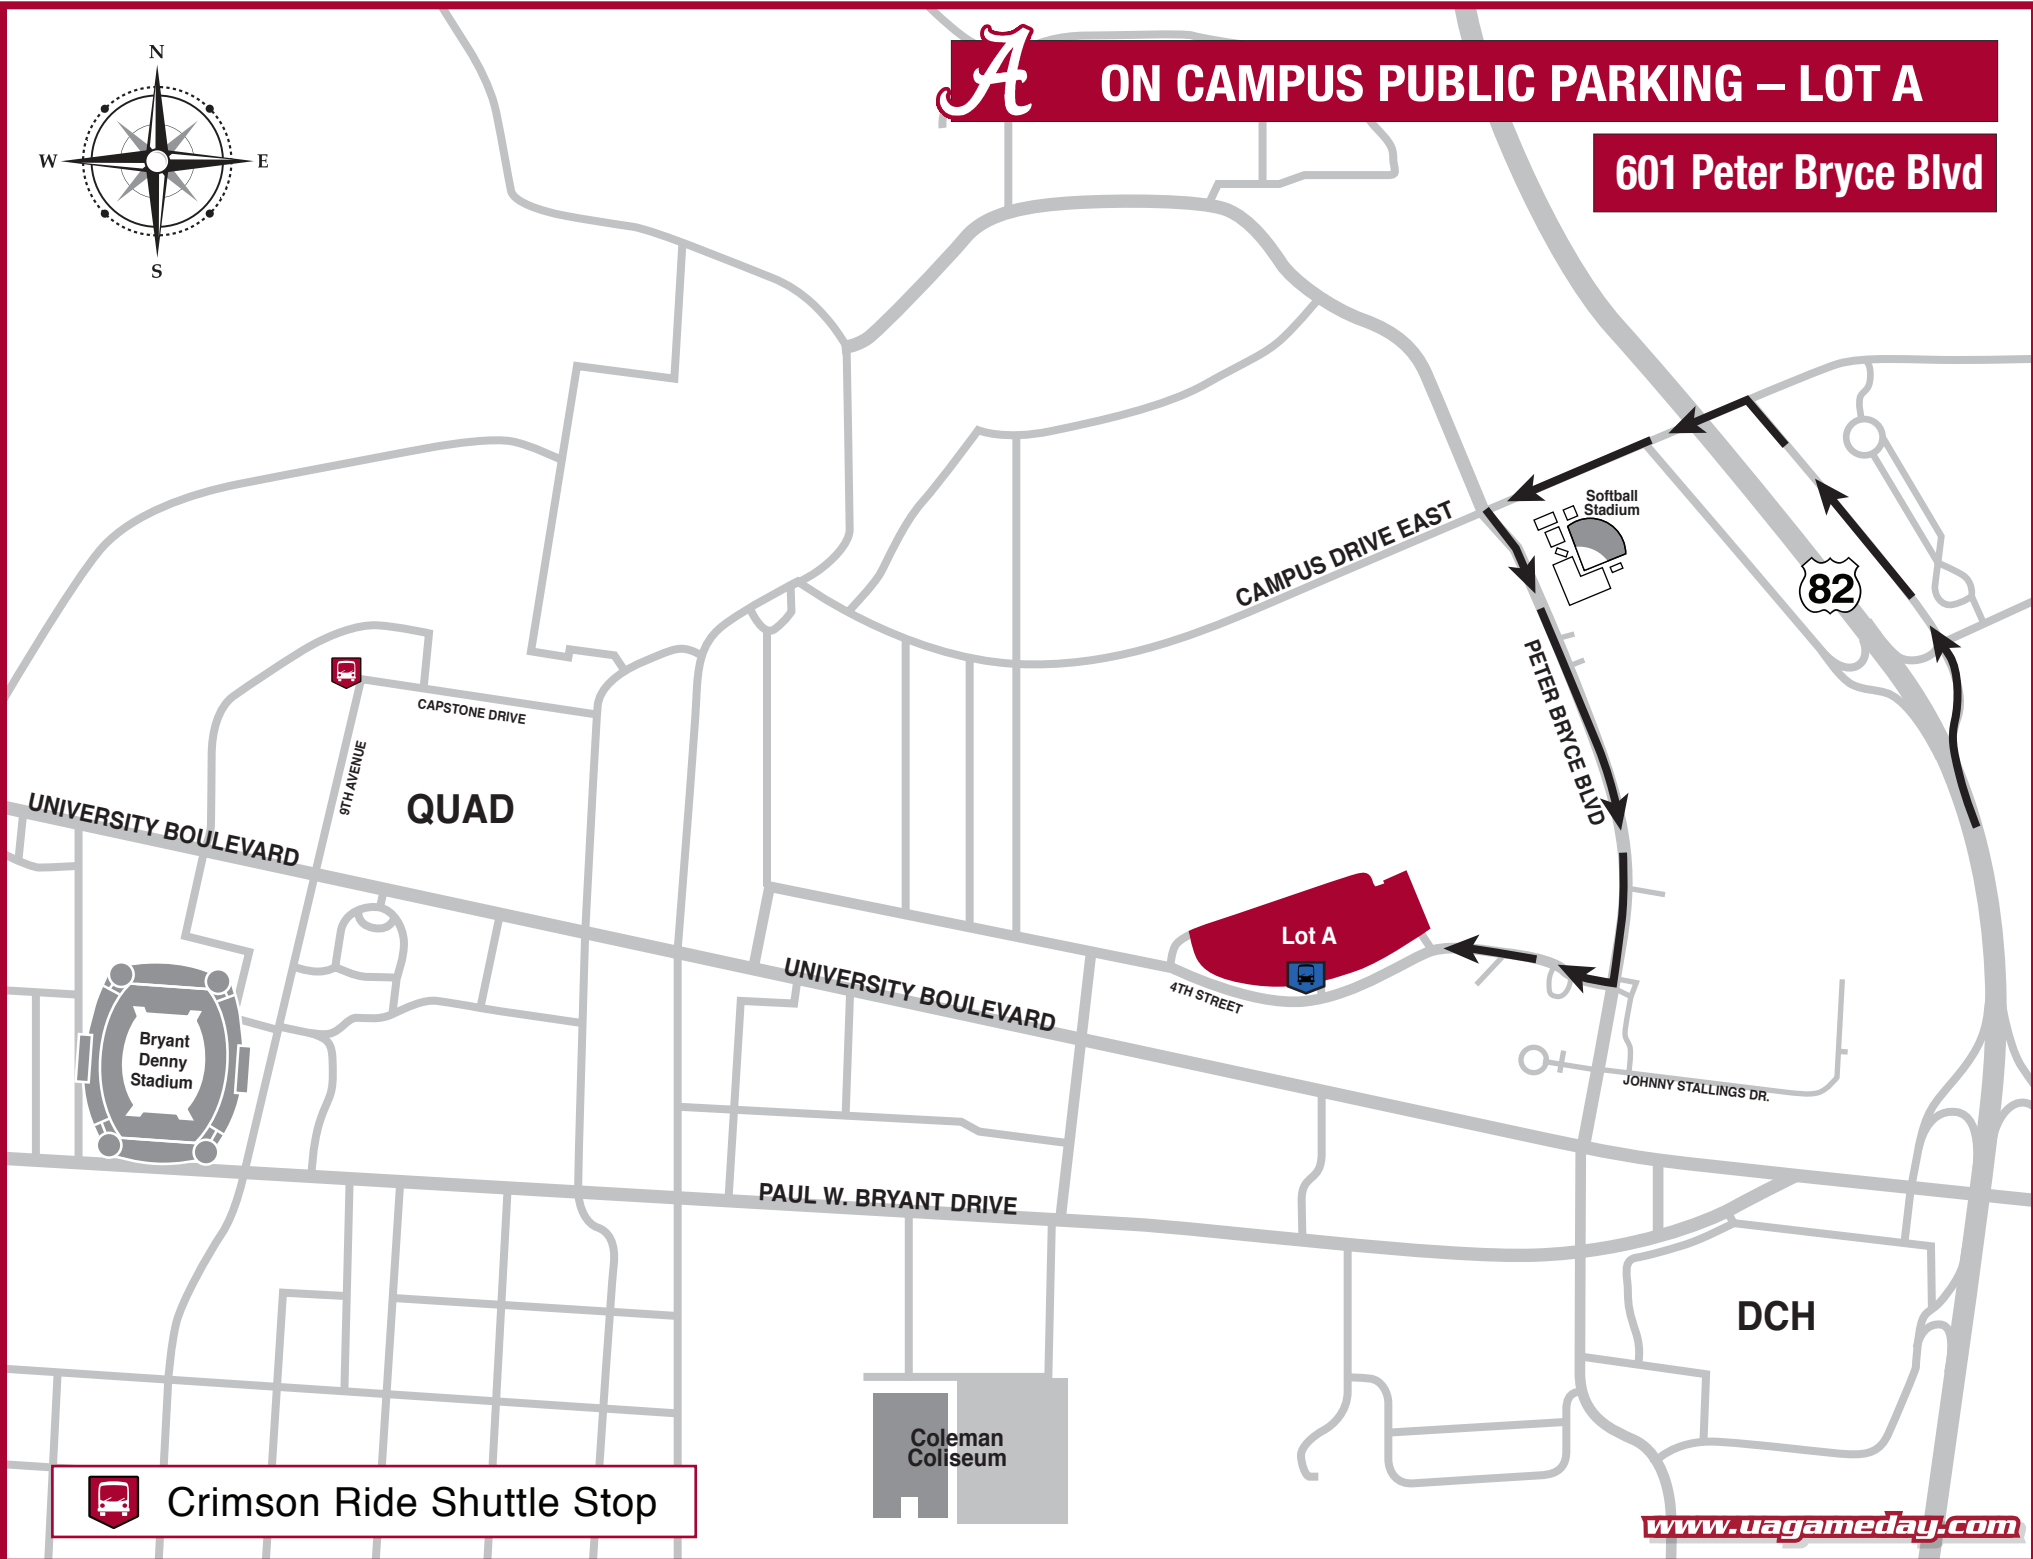

ON CAMPUS PUBLIC PARKING – LOT A

601 Peter Bryce Blvd

Crimson Ride Shuttle Stop