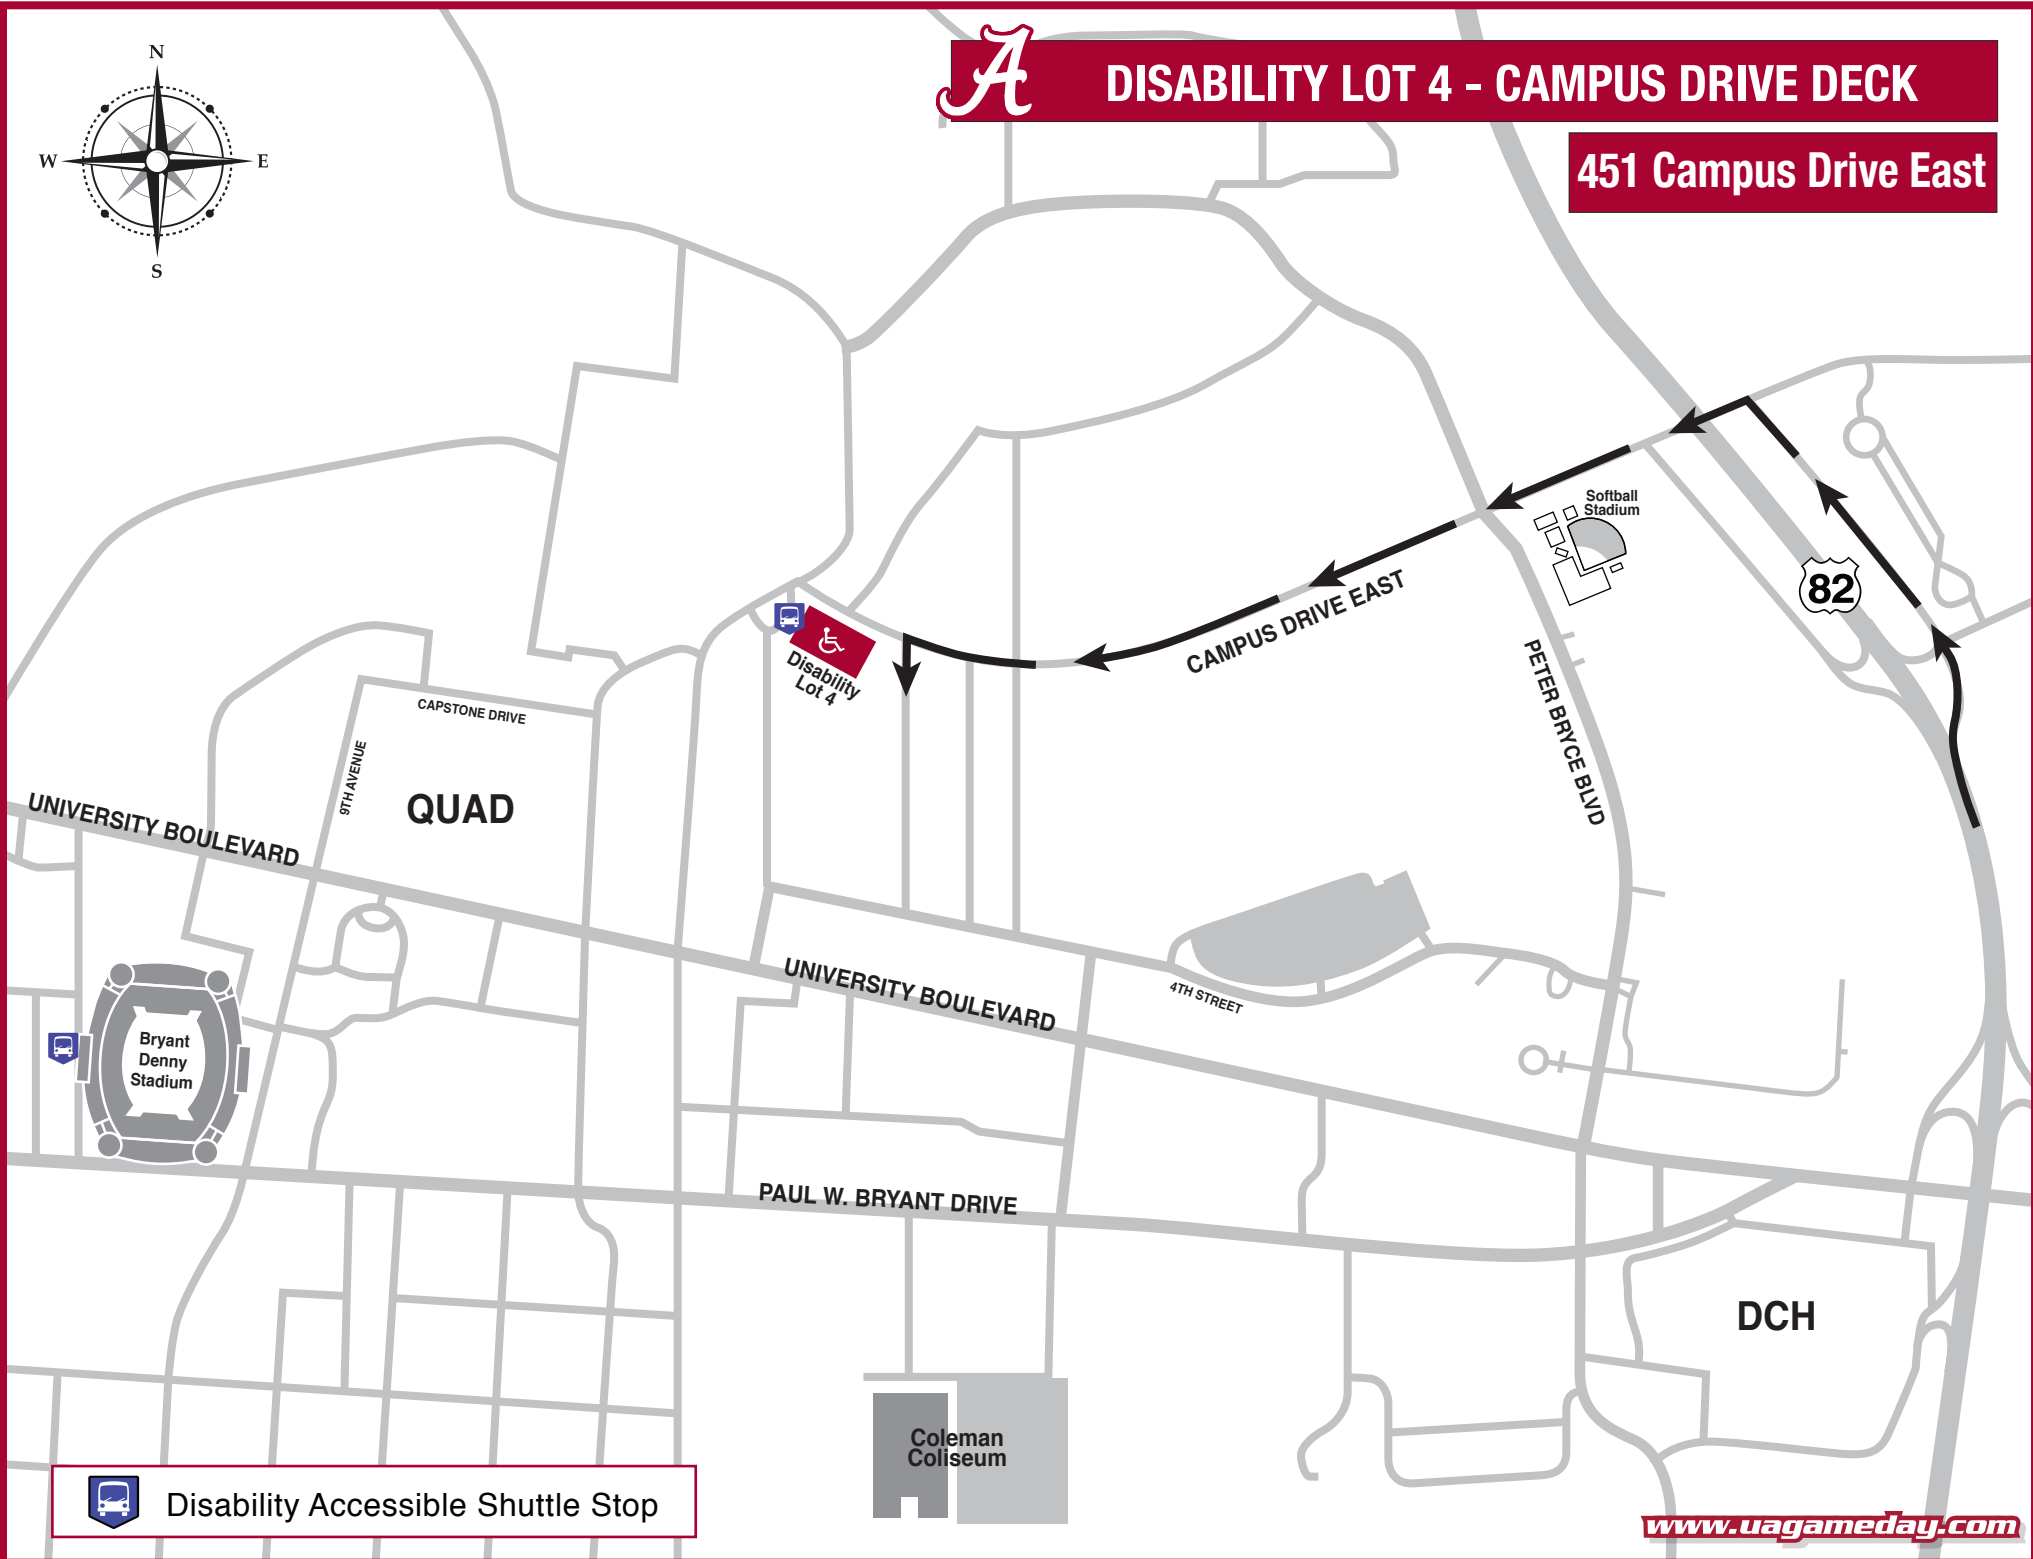

DISABILITY LOT 4 - CAMPUS DRIVE DECK

451 Campus Drive East

 Disability Accessible Shuttle Stop