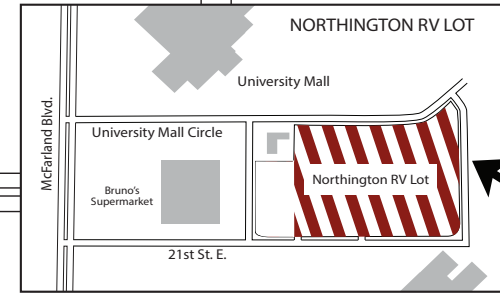

2019-2020 UA Men's Basketball Parking & Traffic

- Restricted Parking
- Lot A Reserved Parking and Parking for People with Disabilities
- Lot B Reserved Parking
- Lot V Reserved Parking
- Open Public Parking (No Permit Required)
- Transit Lane Reserved for Crimson Ride Shuttle
- UA Maintenance Parking
- General Bus Parking
- RV Parking
- Pedestrian Walkway
- UA Maintenance and Facilities Workers Only (Pre-Game Only)
- Crimson Ride Coliseum Shuttle
- People with Disabilities Pick-up/ Drop-off – Exit Coliseum Dr.

University Mall