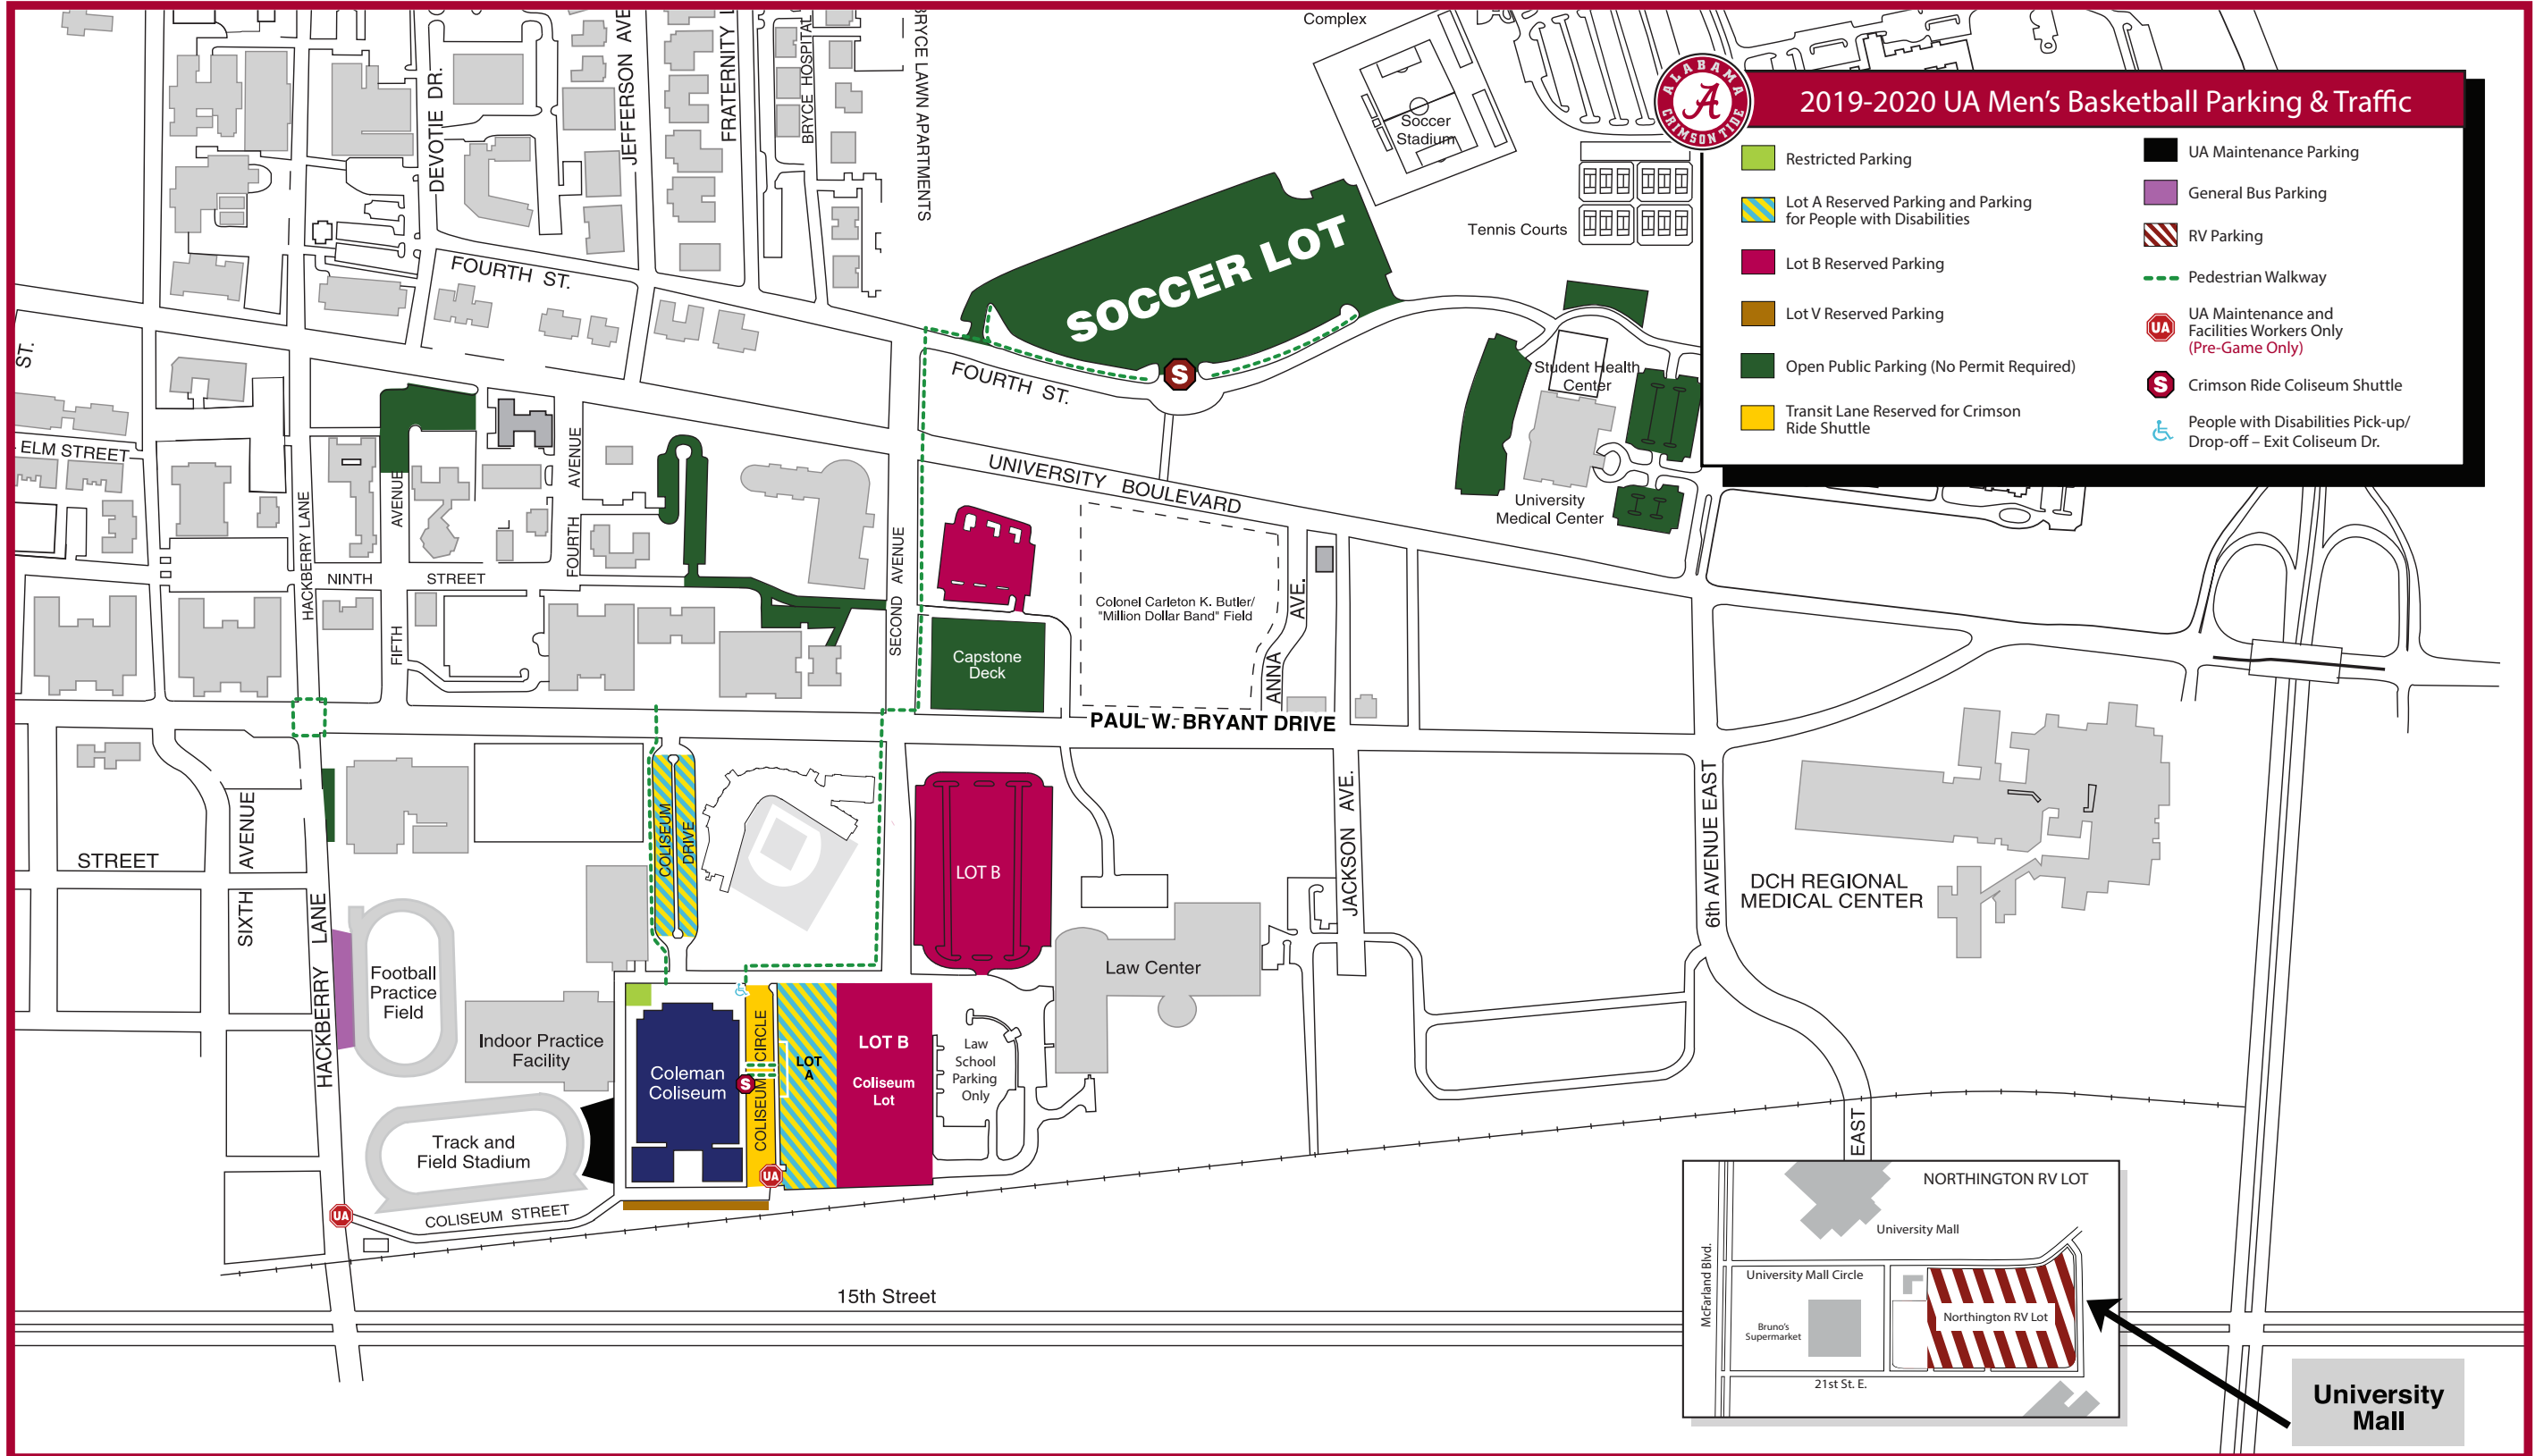

2019-2020 UA Men's Basketball Parking & Traffic

- Restricted Parking
- Lot A Reserved Parking and Parking for People with Disabilities
- Lot B Reserved Parking
- Lot V Reserved Parking
- Open Public Parking (No Permit Required)
- Transit Lane Reserved for Crimson Ride Shuttle
- UA Maintenance Parking
- General Bus Parking
- RV Parking
- Pedestrian Walkway
- UA Maintenance and Facilities Workers Only (Pre-Game Only)
- Crimson Ride Coliseum Shuttle
- People with Disabilities Pick-up/ Drop-off – Exit Coliseum Dr.

University Mall