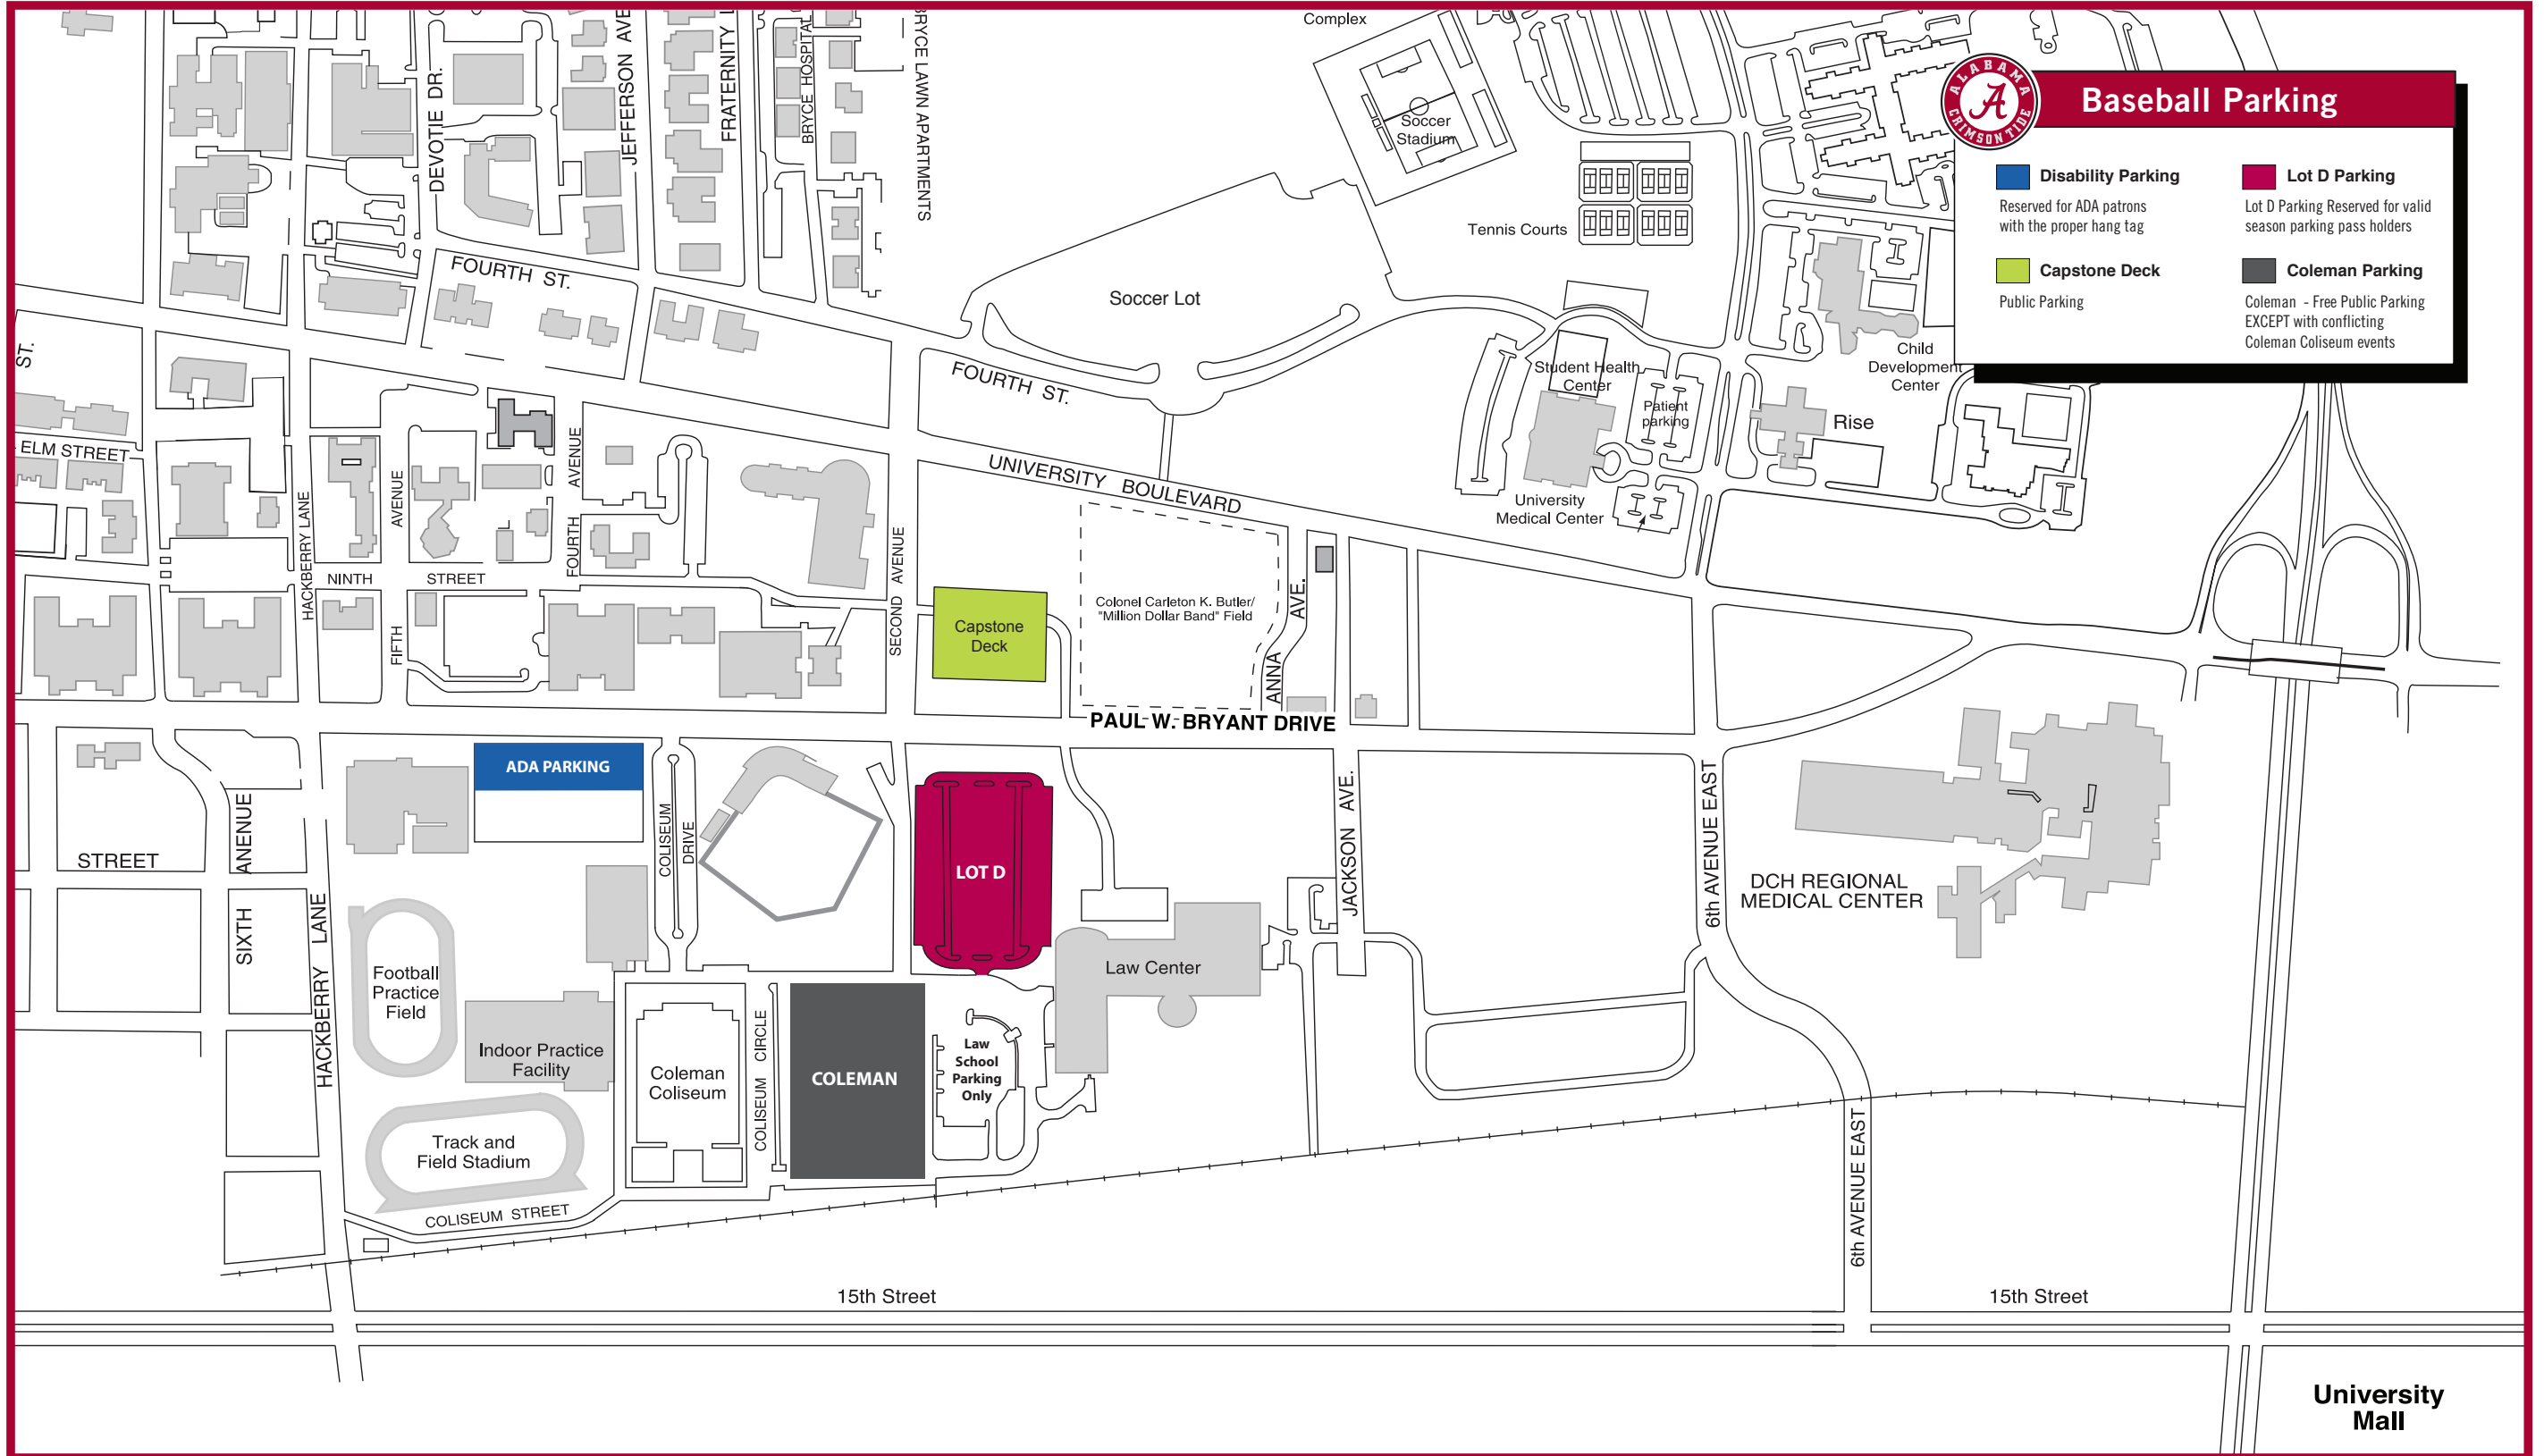

Baseball Parking

- Disability Parking**
Reserved for ADA patrons with the proper hang tag
- Capstone Deck**
Public Parking
- Lot D Parking**
Lot D Parking Reserved for valid season parking pass holders
- Coleman Parking**
Coleman - Free Public Parking EXCEPT with conflicting Coleman Coliseum events

University Mall