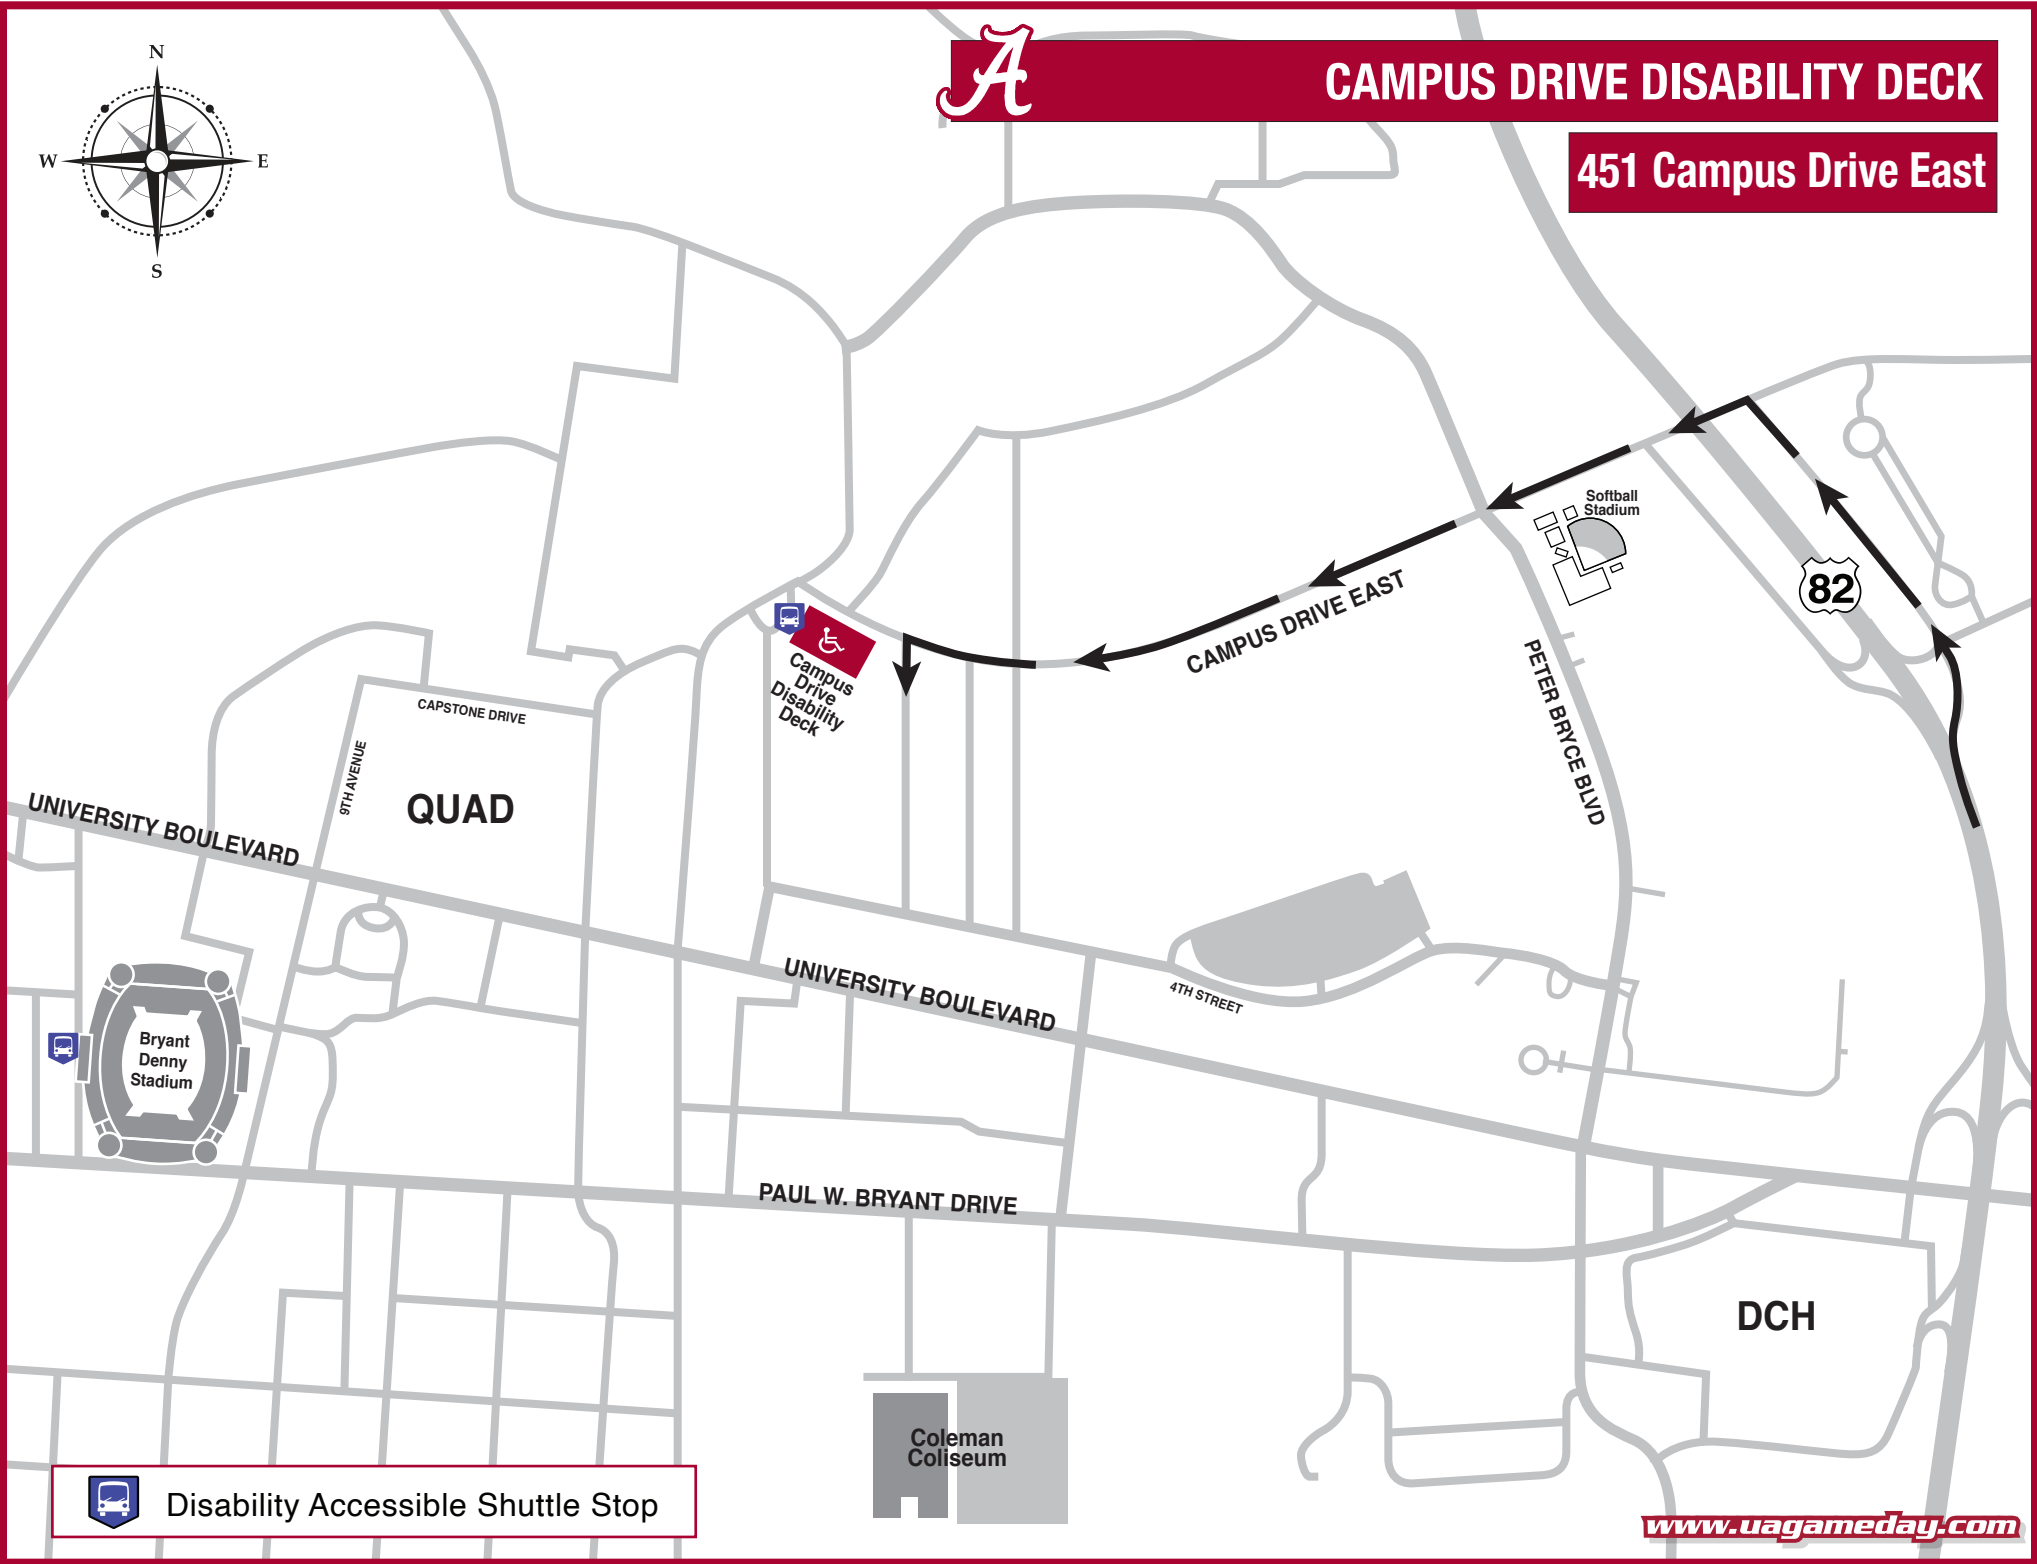

CAMPUS DRIVE DISABILITY DECK

451 Campus Drive East

Disability Accessible Shuttle Stop