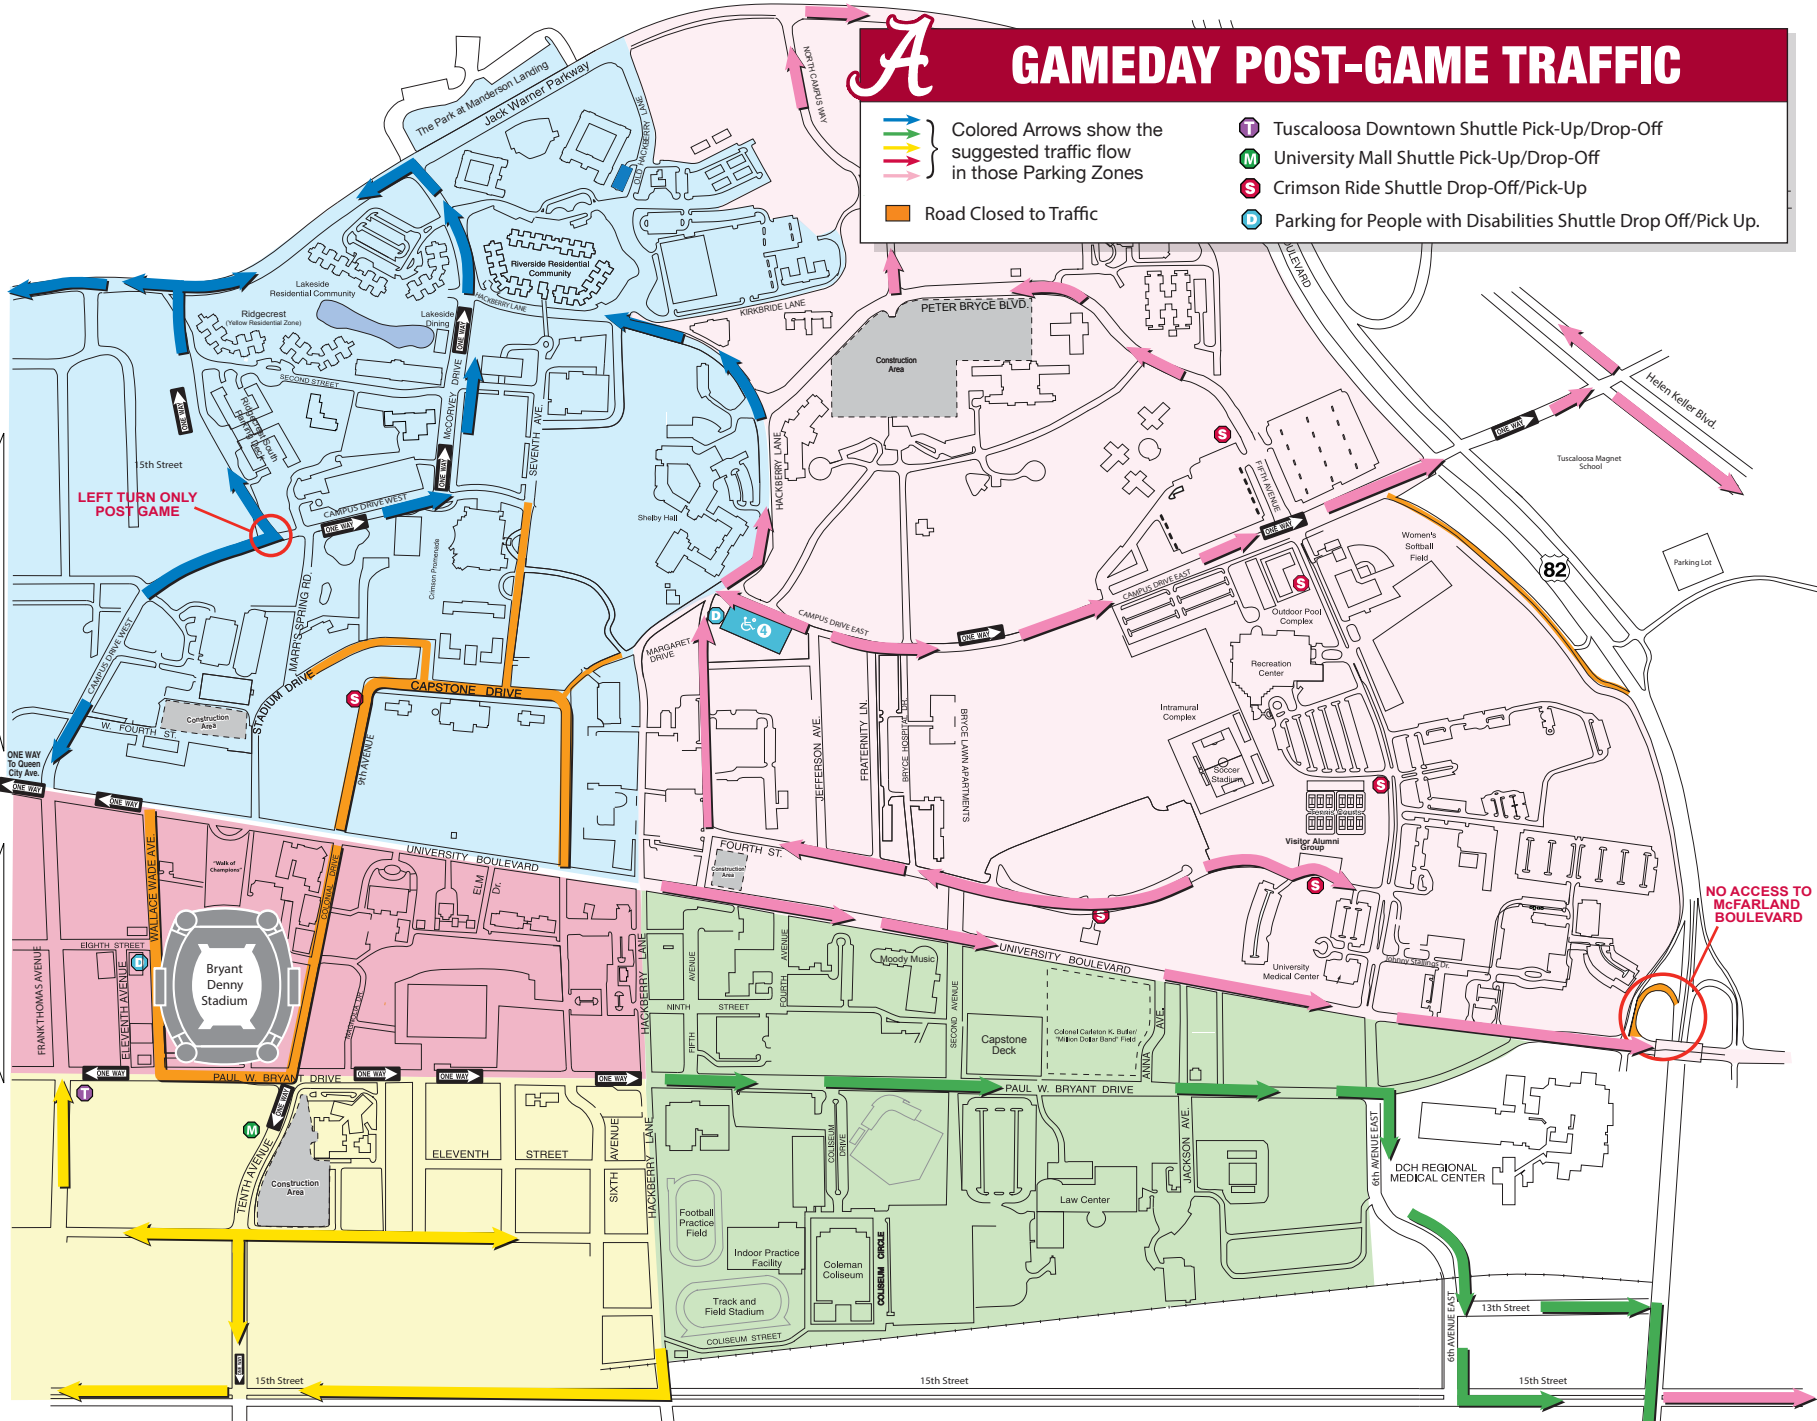

# GAMEDAY POST-GAME TRAFFIC

- Colored Arrows show the suggested traffic flow in those Parking Zones
- Road Closed to Traffic

- Tuscaloosa Downtown Shuttle Pick-Up/Drop-Off
- University Mall Shuttle Pick-Up/Drop-Off
- Crimson Ride Shuttle Drop-Off/Pick-Up
- Parking for People with Disabilities Shuttle Drop Off/Pick Up.

LEFT TURN ONLY POST GAME

NO ACCESS TO MCFARLAND BOULEVARD

## Gameday Traffic Route Zones

- "I-359 Route-Zone"
- "McFarland Route-Zone"
- "Cottondale Route / Route 216-Zone"