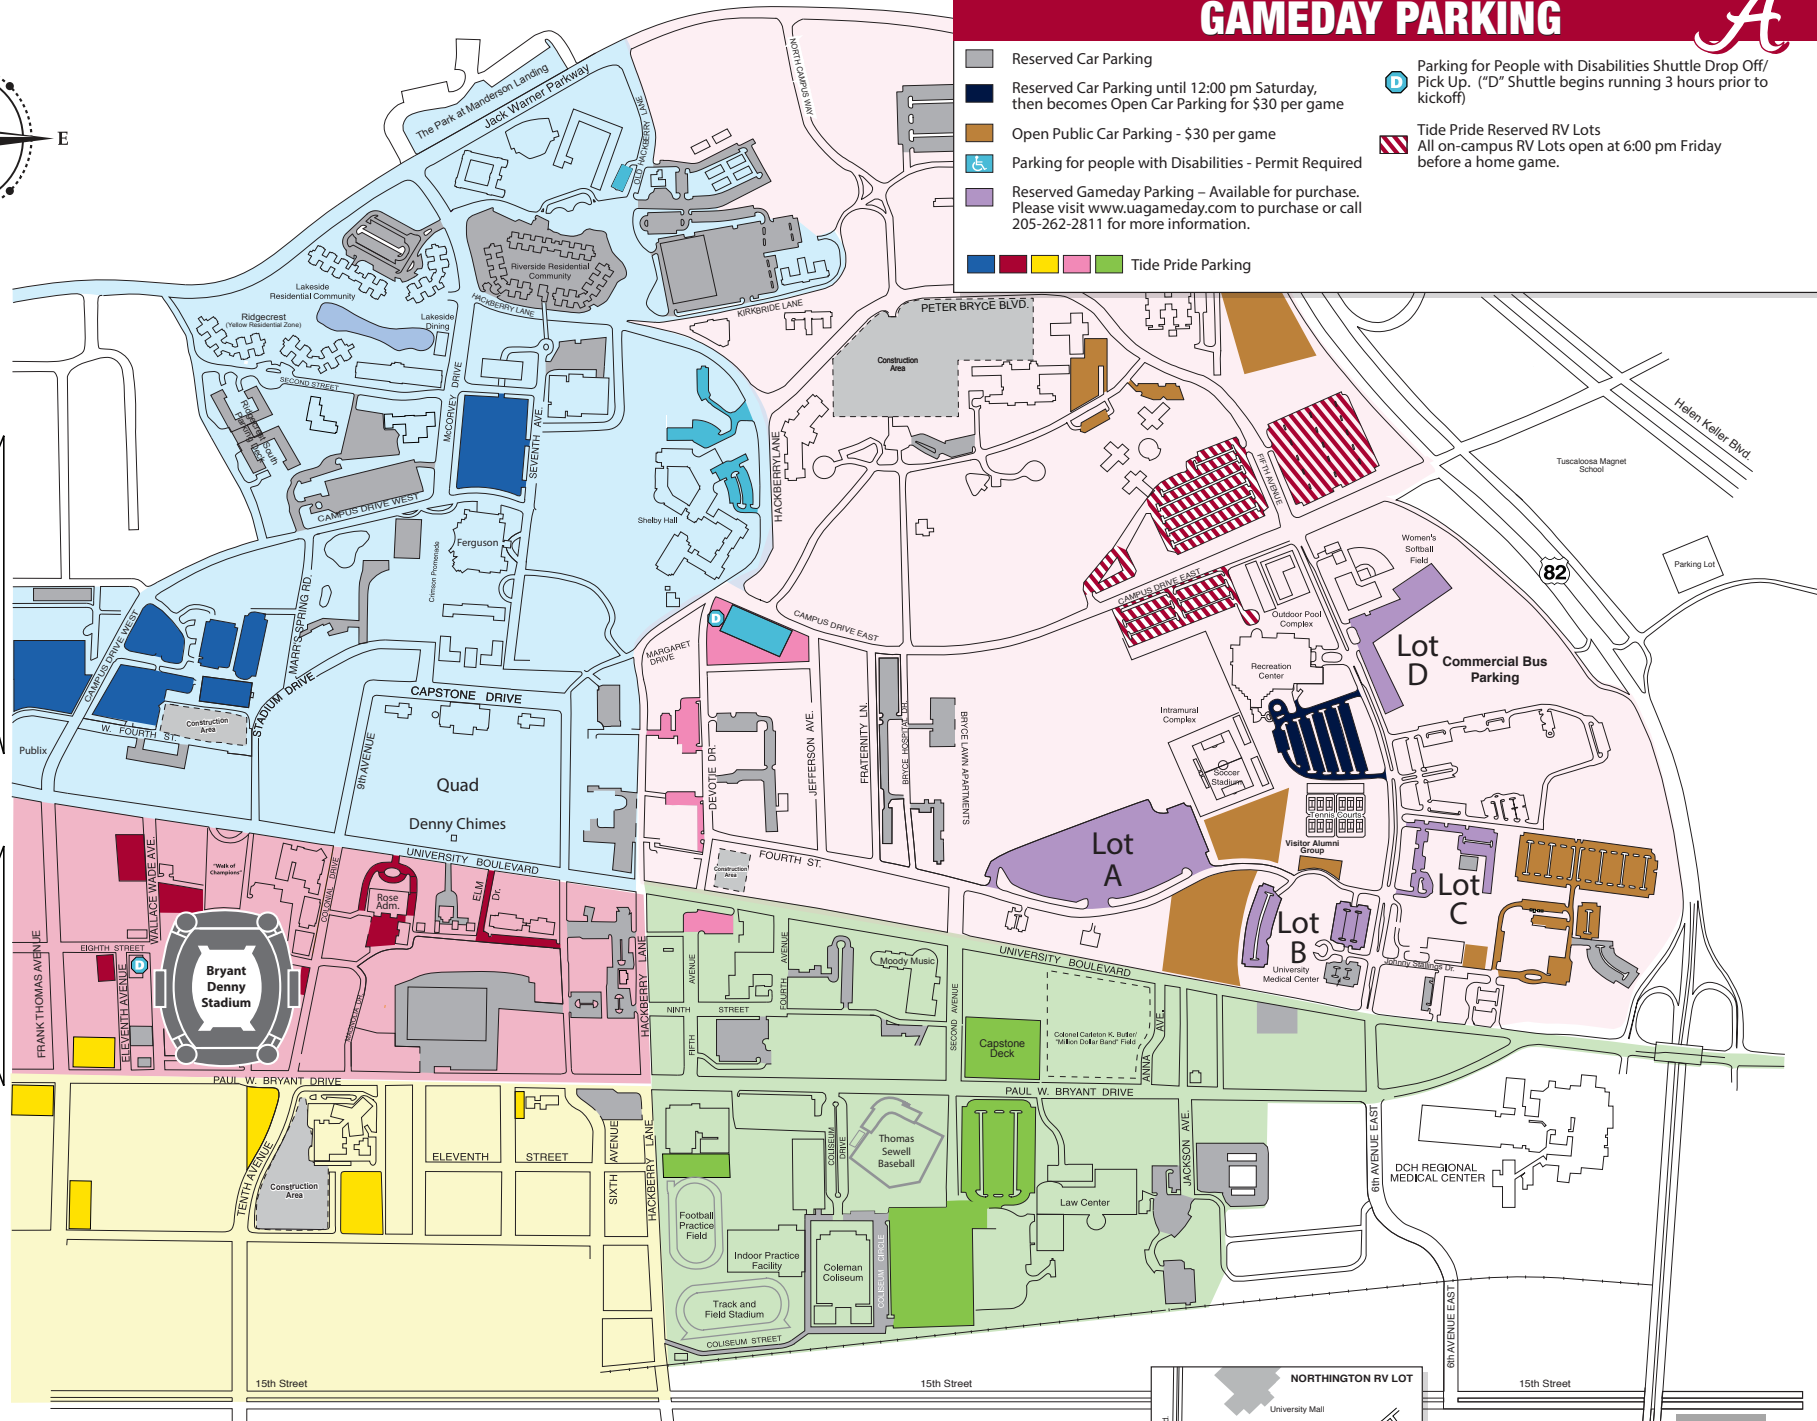

GAMEDAY PARKING

- Reserved Car Parking
- Reserved Car Parking until 12:00 pm Saturday, then becomes Open Car Parking for \$30 per game
- Open Public Car Parking - \$30 per game
- Parking for people with Disabilities - Permit Required
- Reserved Gameday Parking - Available for purchase. Please visit www.uagameday.com to purchase or call 205-262-2811 for more information.
- Tide Pride Parking
- Parking for People with Disabilities Shuttle Drop Off/ Pick Up. ("D" Shuttle begins running 3 hours prior to kickoff)
- Tide Pride Reserved RV Lots
All on-campus RV Lots open at 6:00 pm Friday before a home game.

Gameday Traffic Route Zones

- "I-359 Route-Zone"
- "McFarland Route-Zone"
- "Cottondale Route / Route 216-Zone"

University Mail

www.uagameday.com