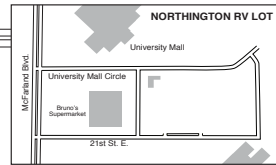

Gameday Traffic Route Zones

- "I-359 Route-Zone"
- "McFarland Route-Zone"
- "Cottondale Route / Route 216-Zone"

University Mail

www.uagameday.com