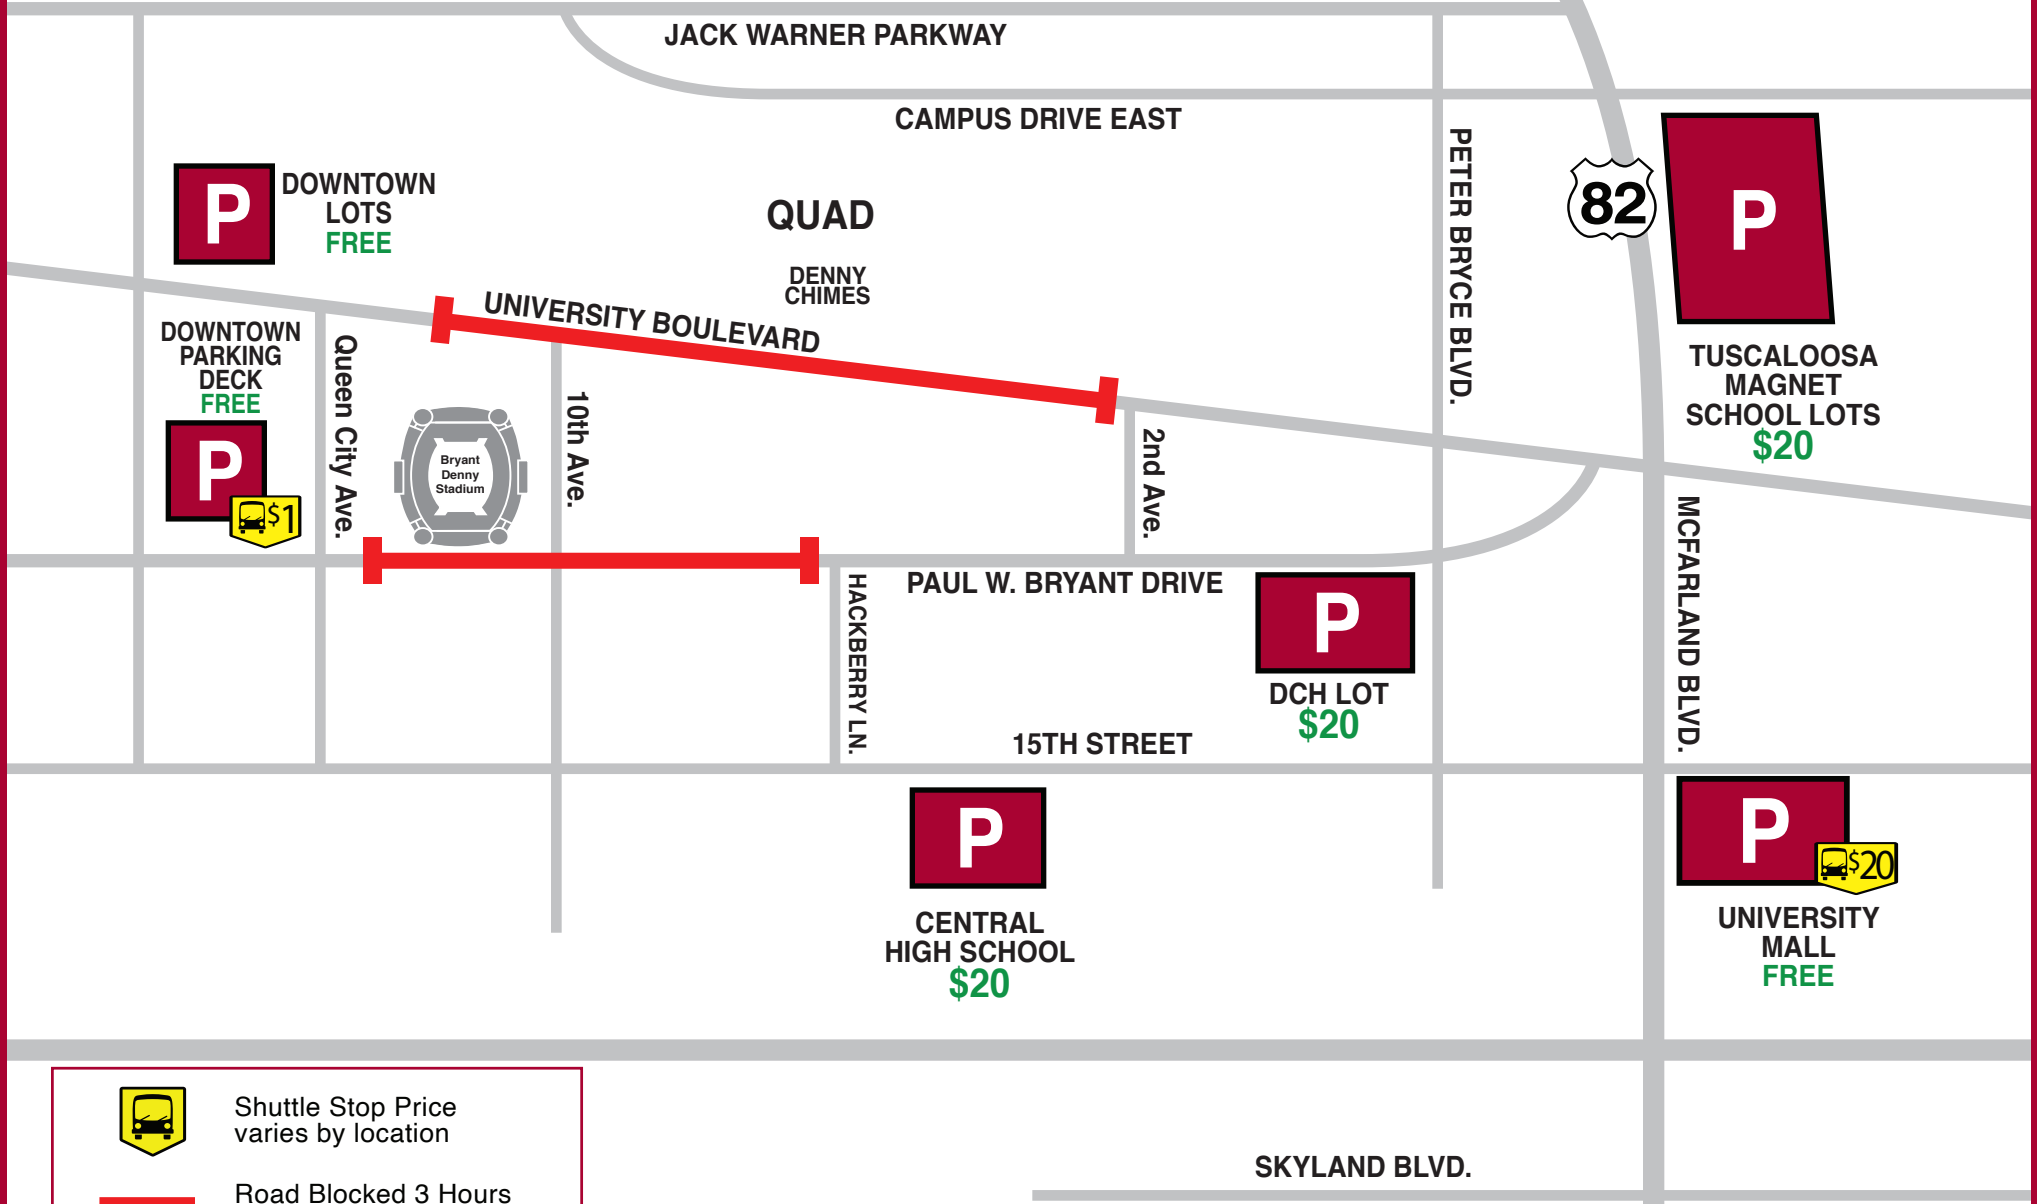

OFF CAMPUS PUBLIC PARKING AREAS

 Shuttle Stop Price varies by location

 Road Blocked 3 Hours Prior to Kickoff

MAP NOT TO SCALE