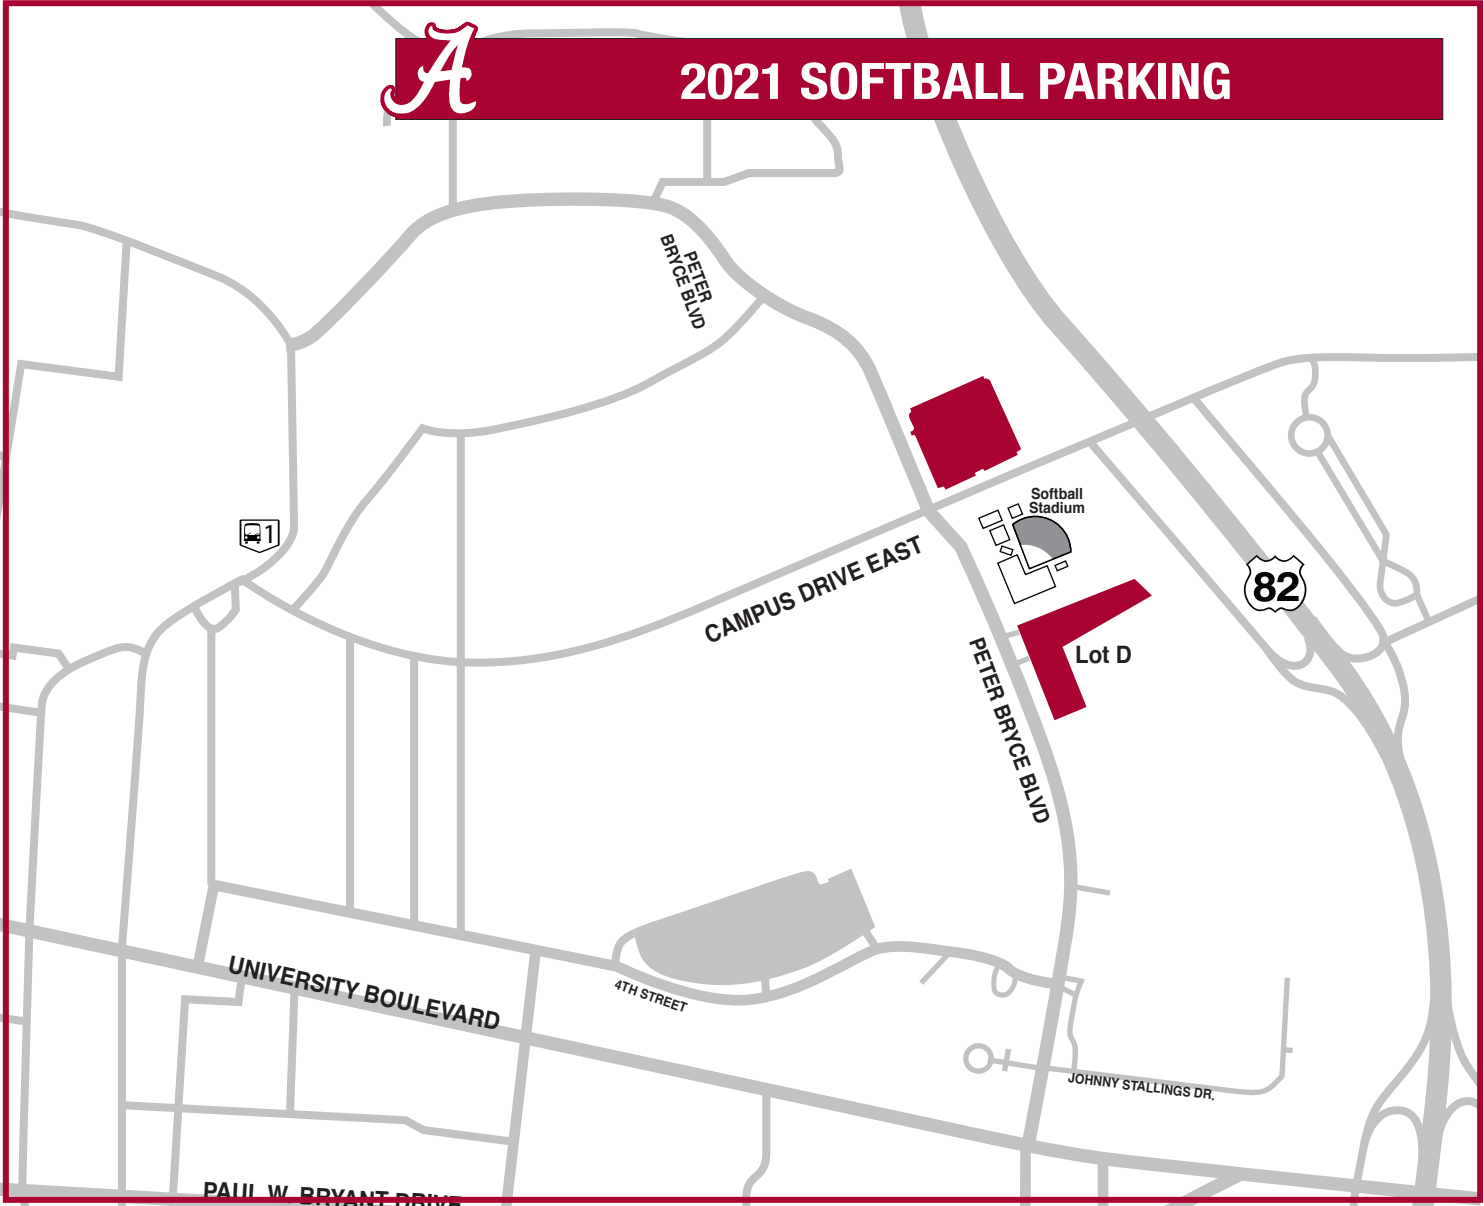

# 2021 SOFTBALL PARKING

PETER  
BRYCE BLVD

CAMPUS DRIVE EAST

Softball  
Stadium

PETER BRYCE BLVD

Lot D

UNIVERSITY BOULEVARD

4TH STREET