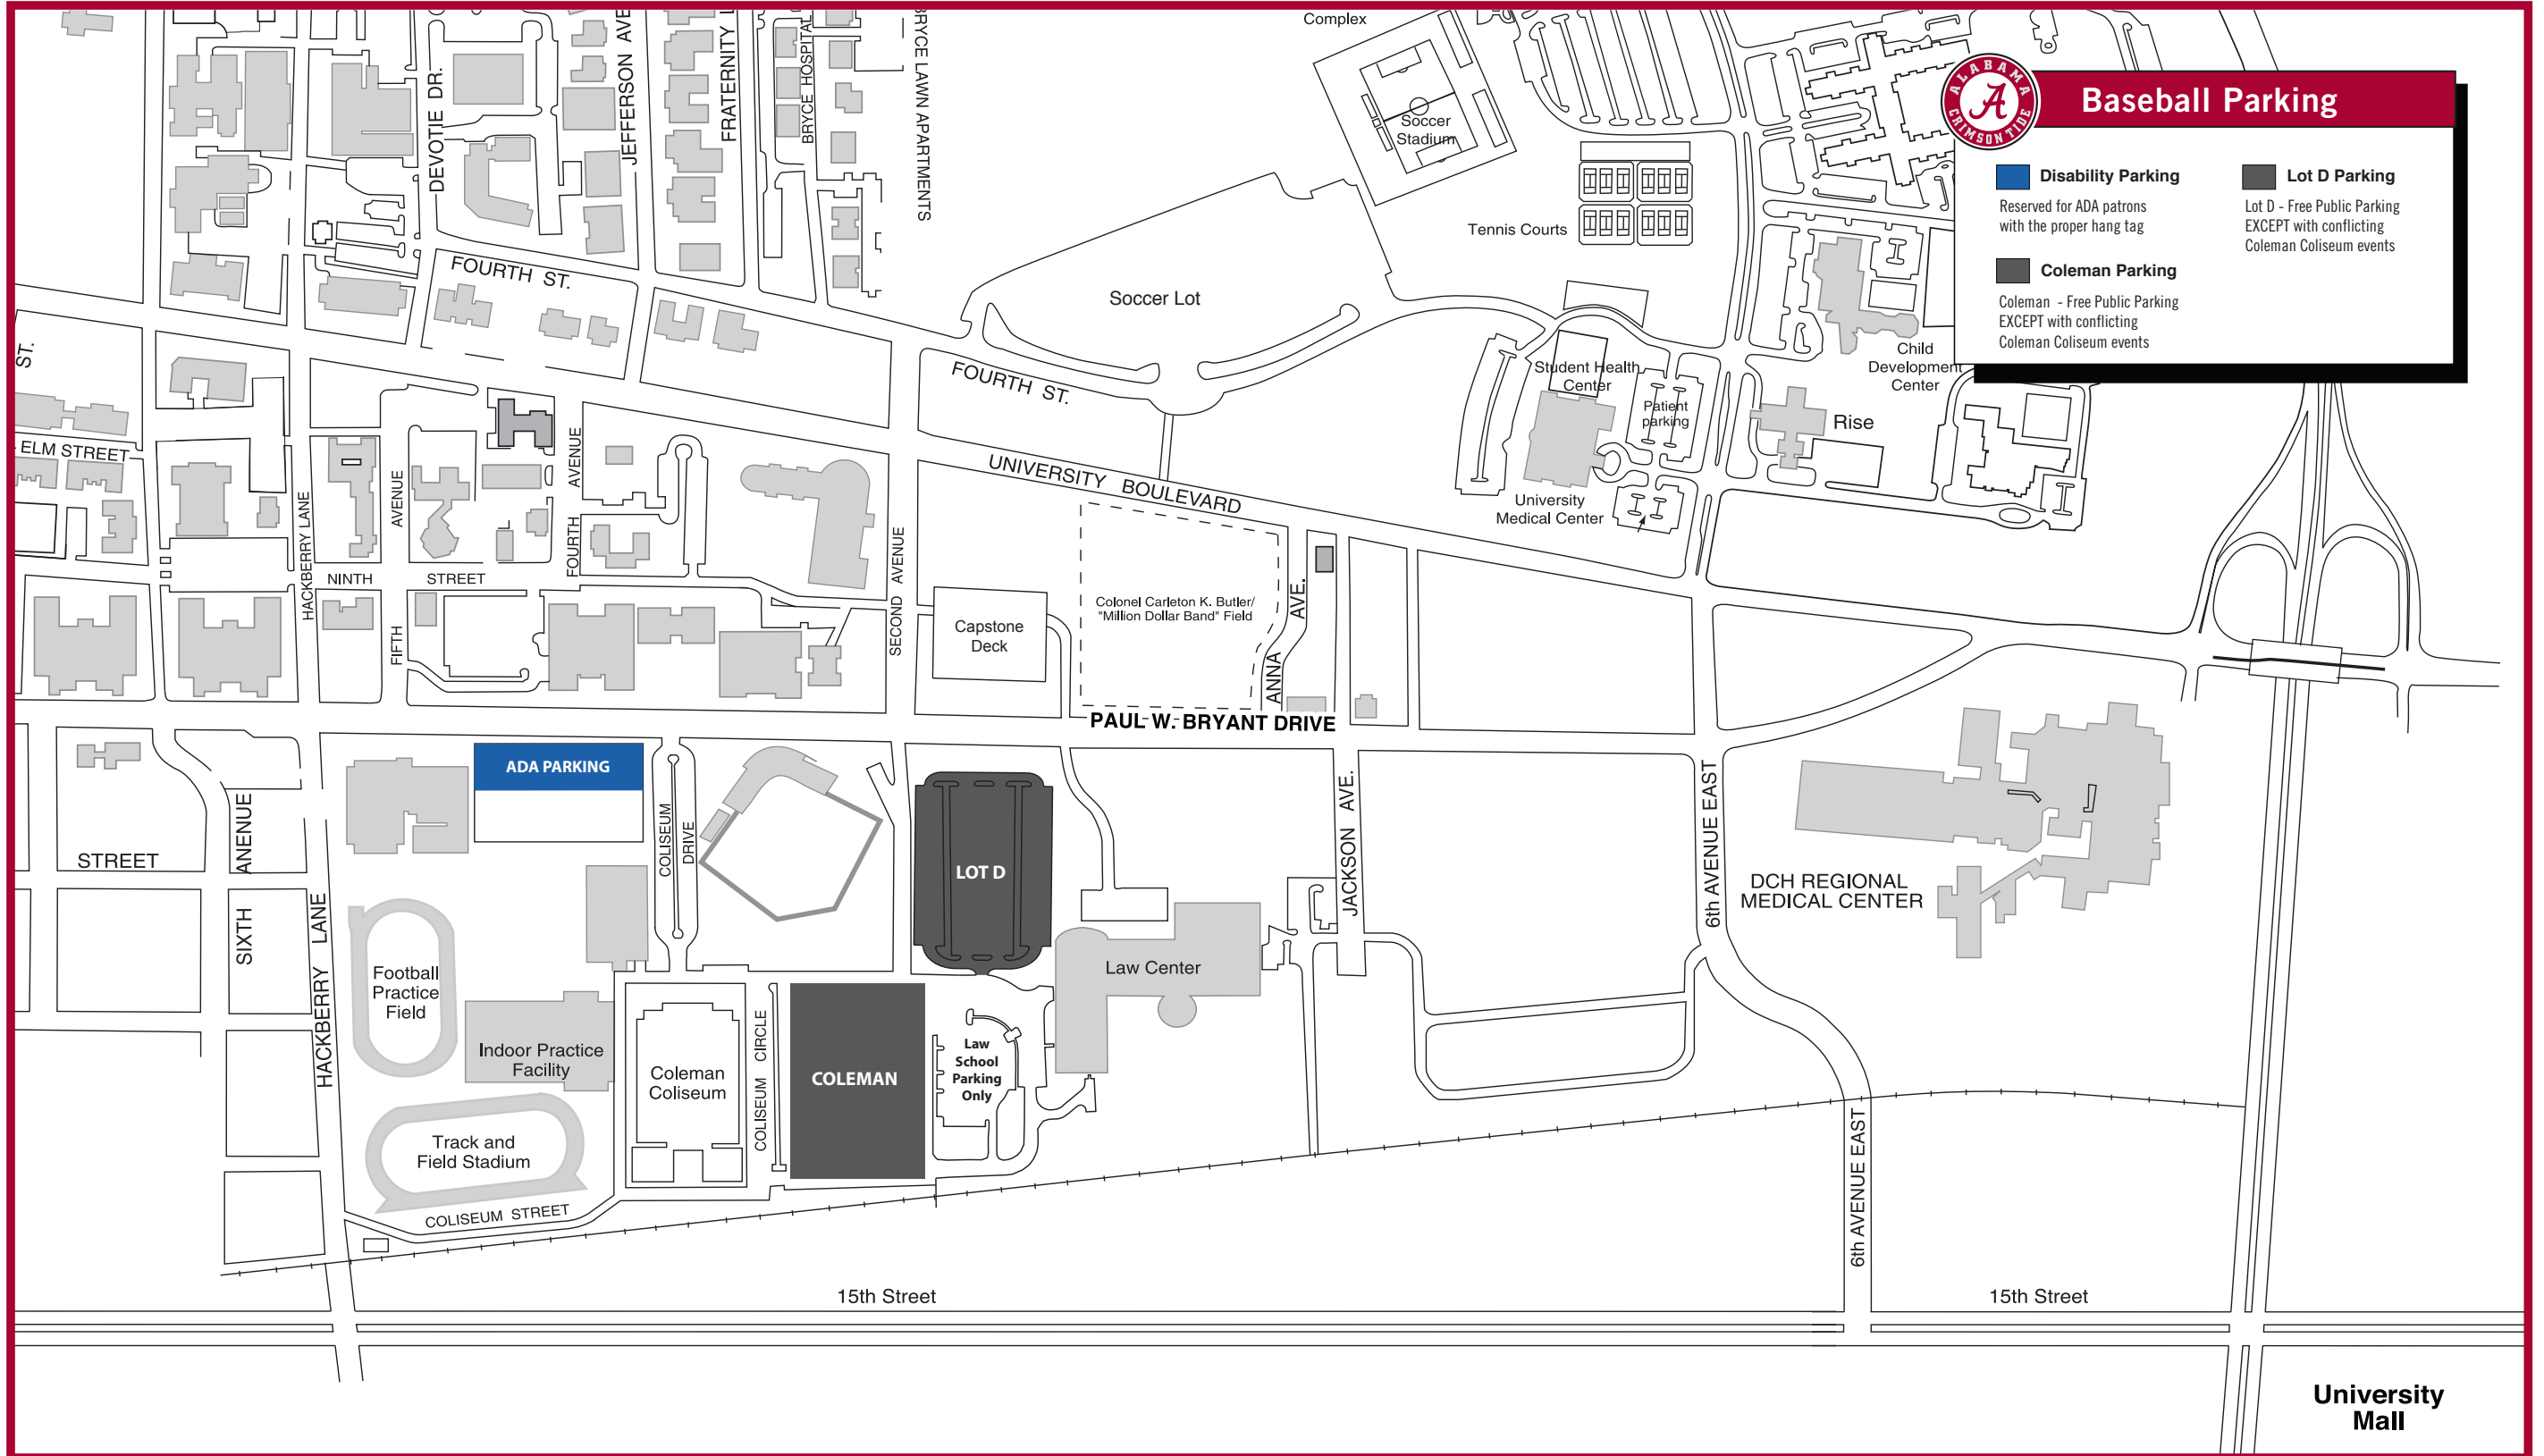

# Baseball Parking

- Disability Parking**  
Reserved for ADA patrons with the proper hang tag
- Lot D Parking**  
Lot D - Free Public Parking EXCEPT with conflicting Coleman Coliseum events
- Coleman Parking**  
Coleman - Free Public Parking EXCEPT with conflicting Coleman Coliseum events

University Mall