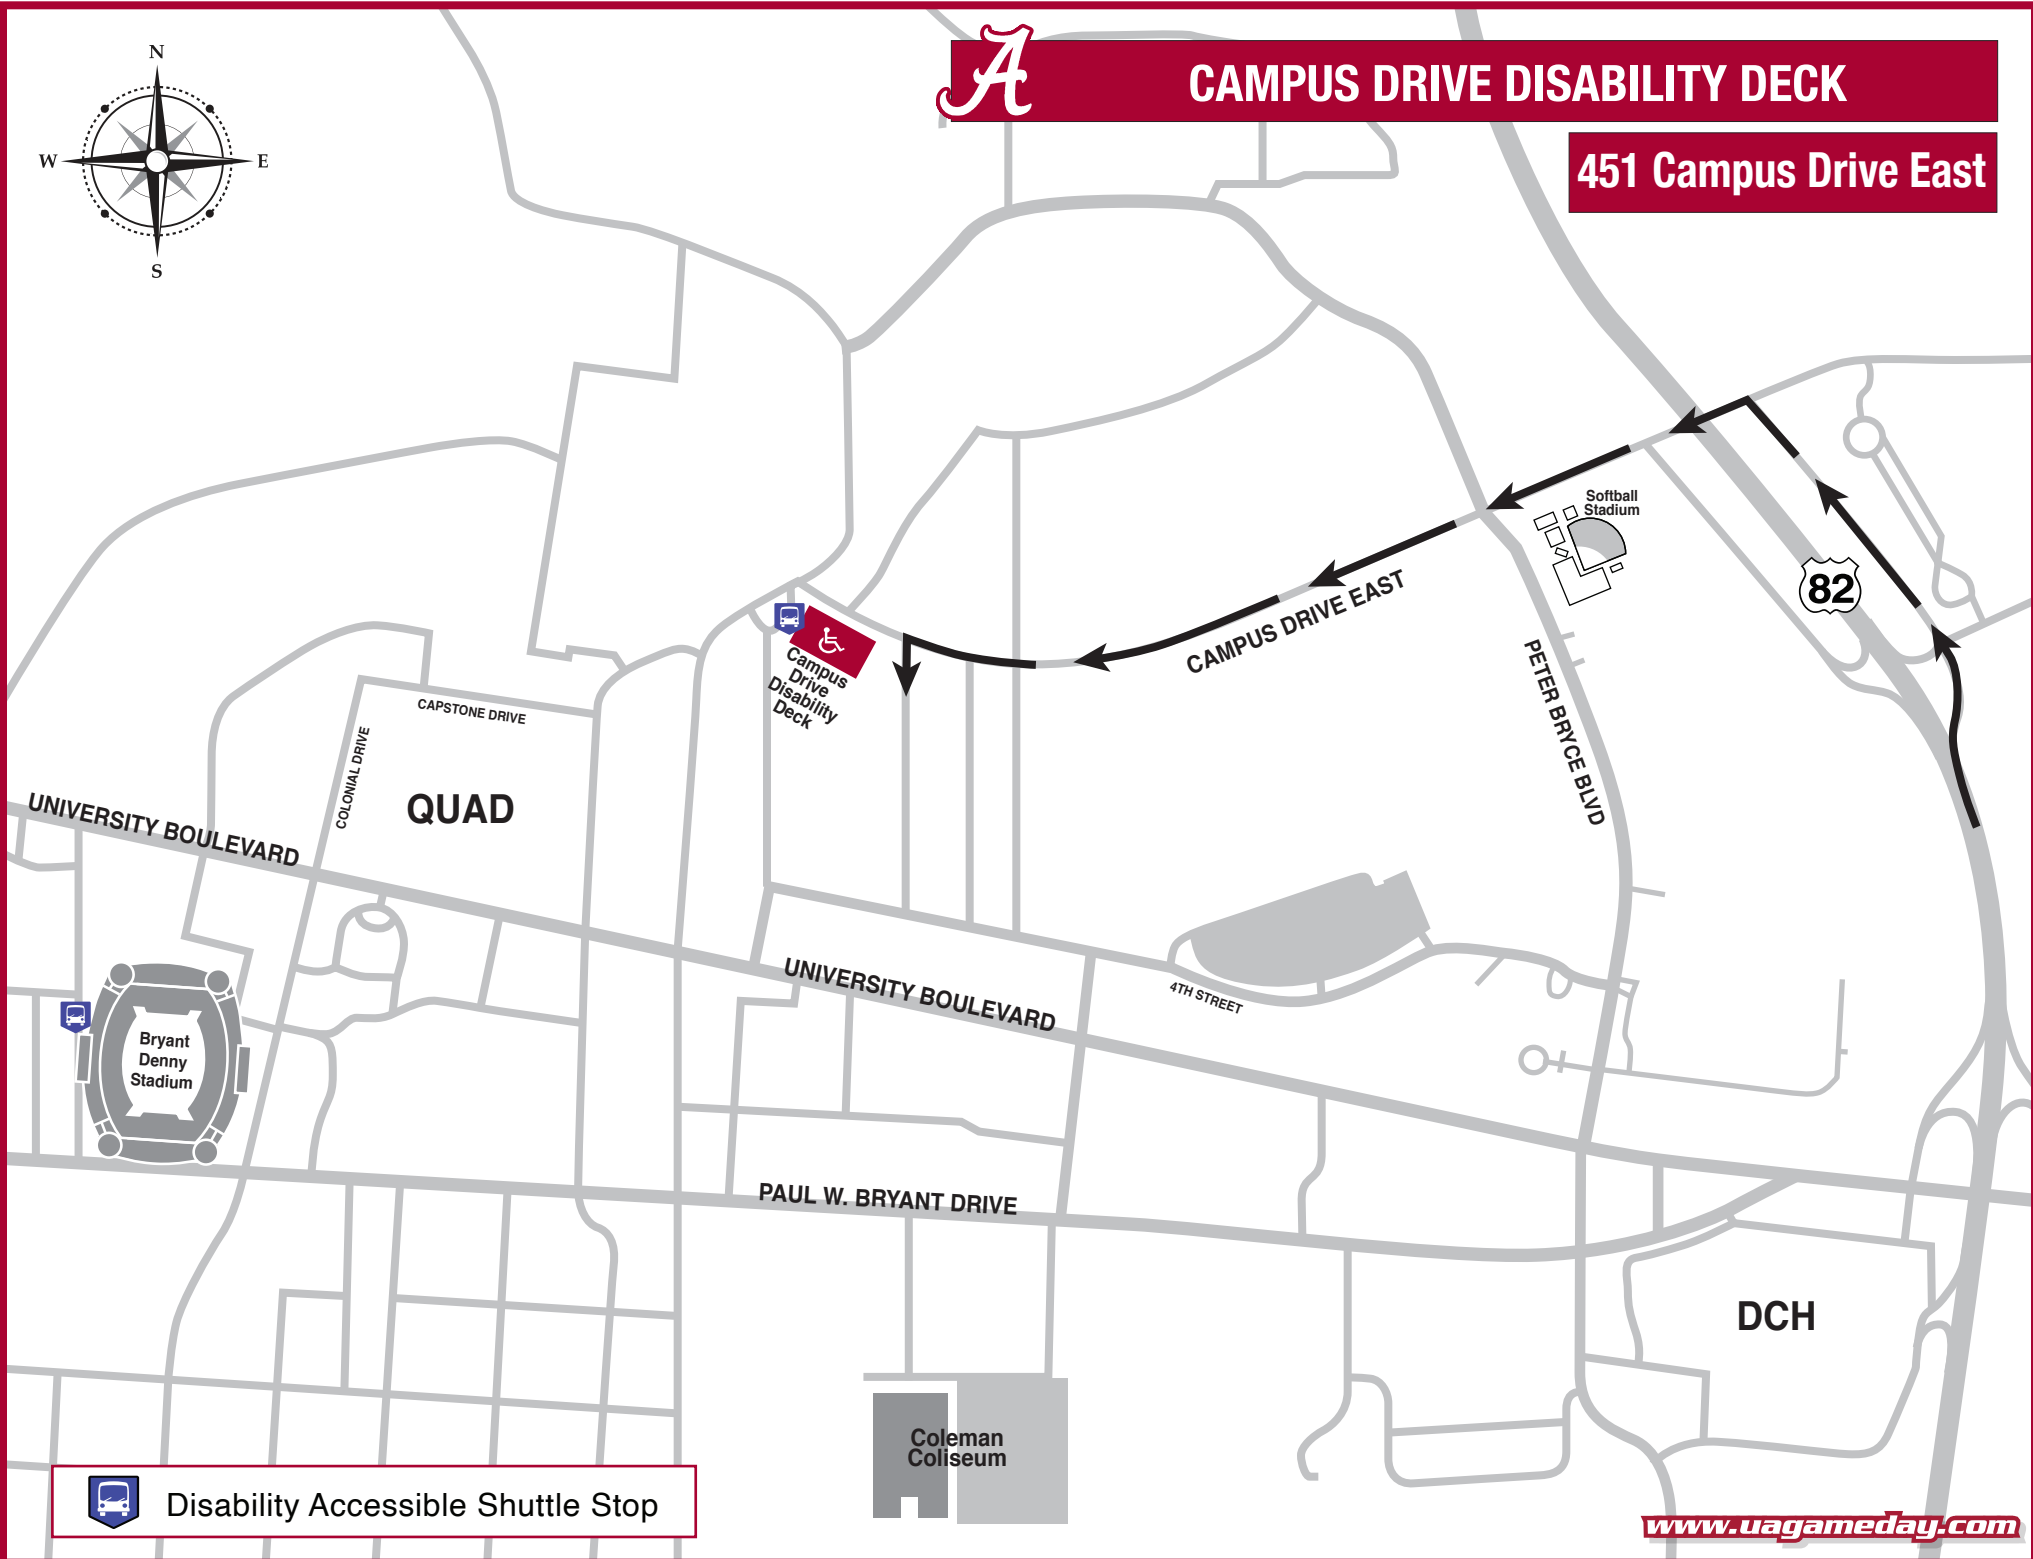

CAMPUS DRIVE DISABILITY DECK

451 Campus Drive East

 Disability Accessible Shuttle Stop