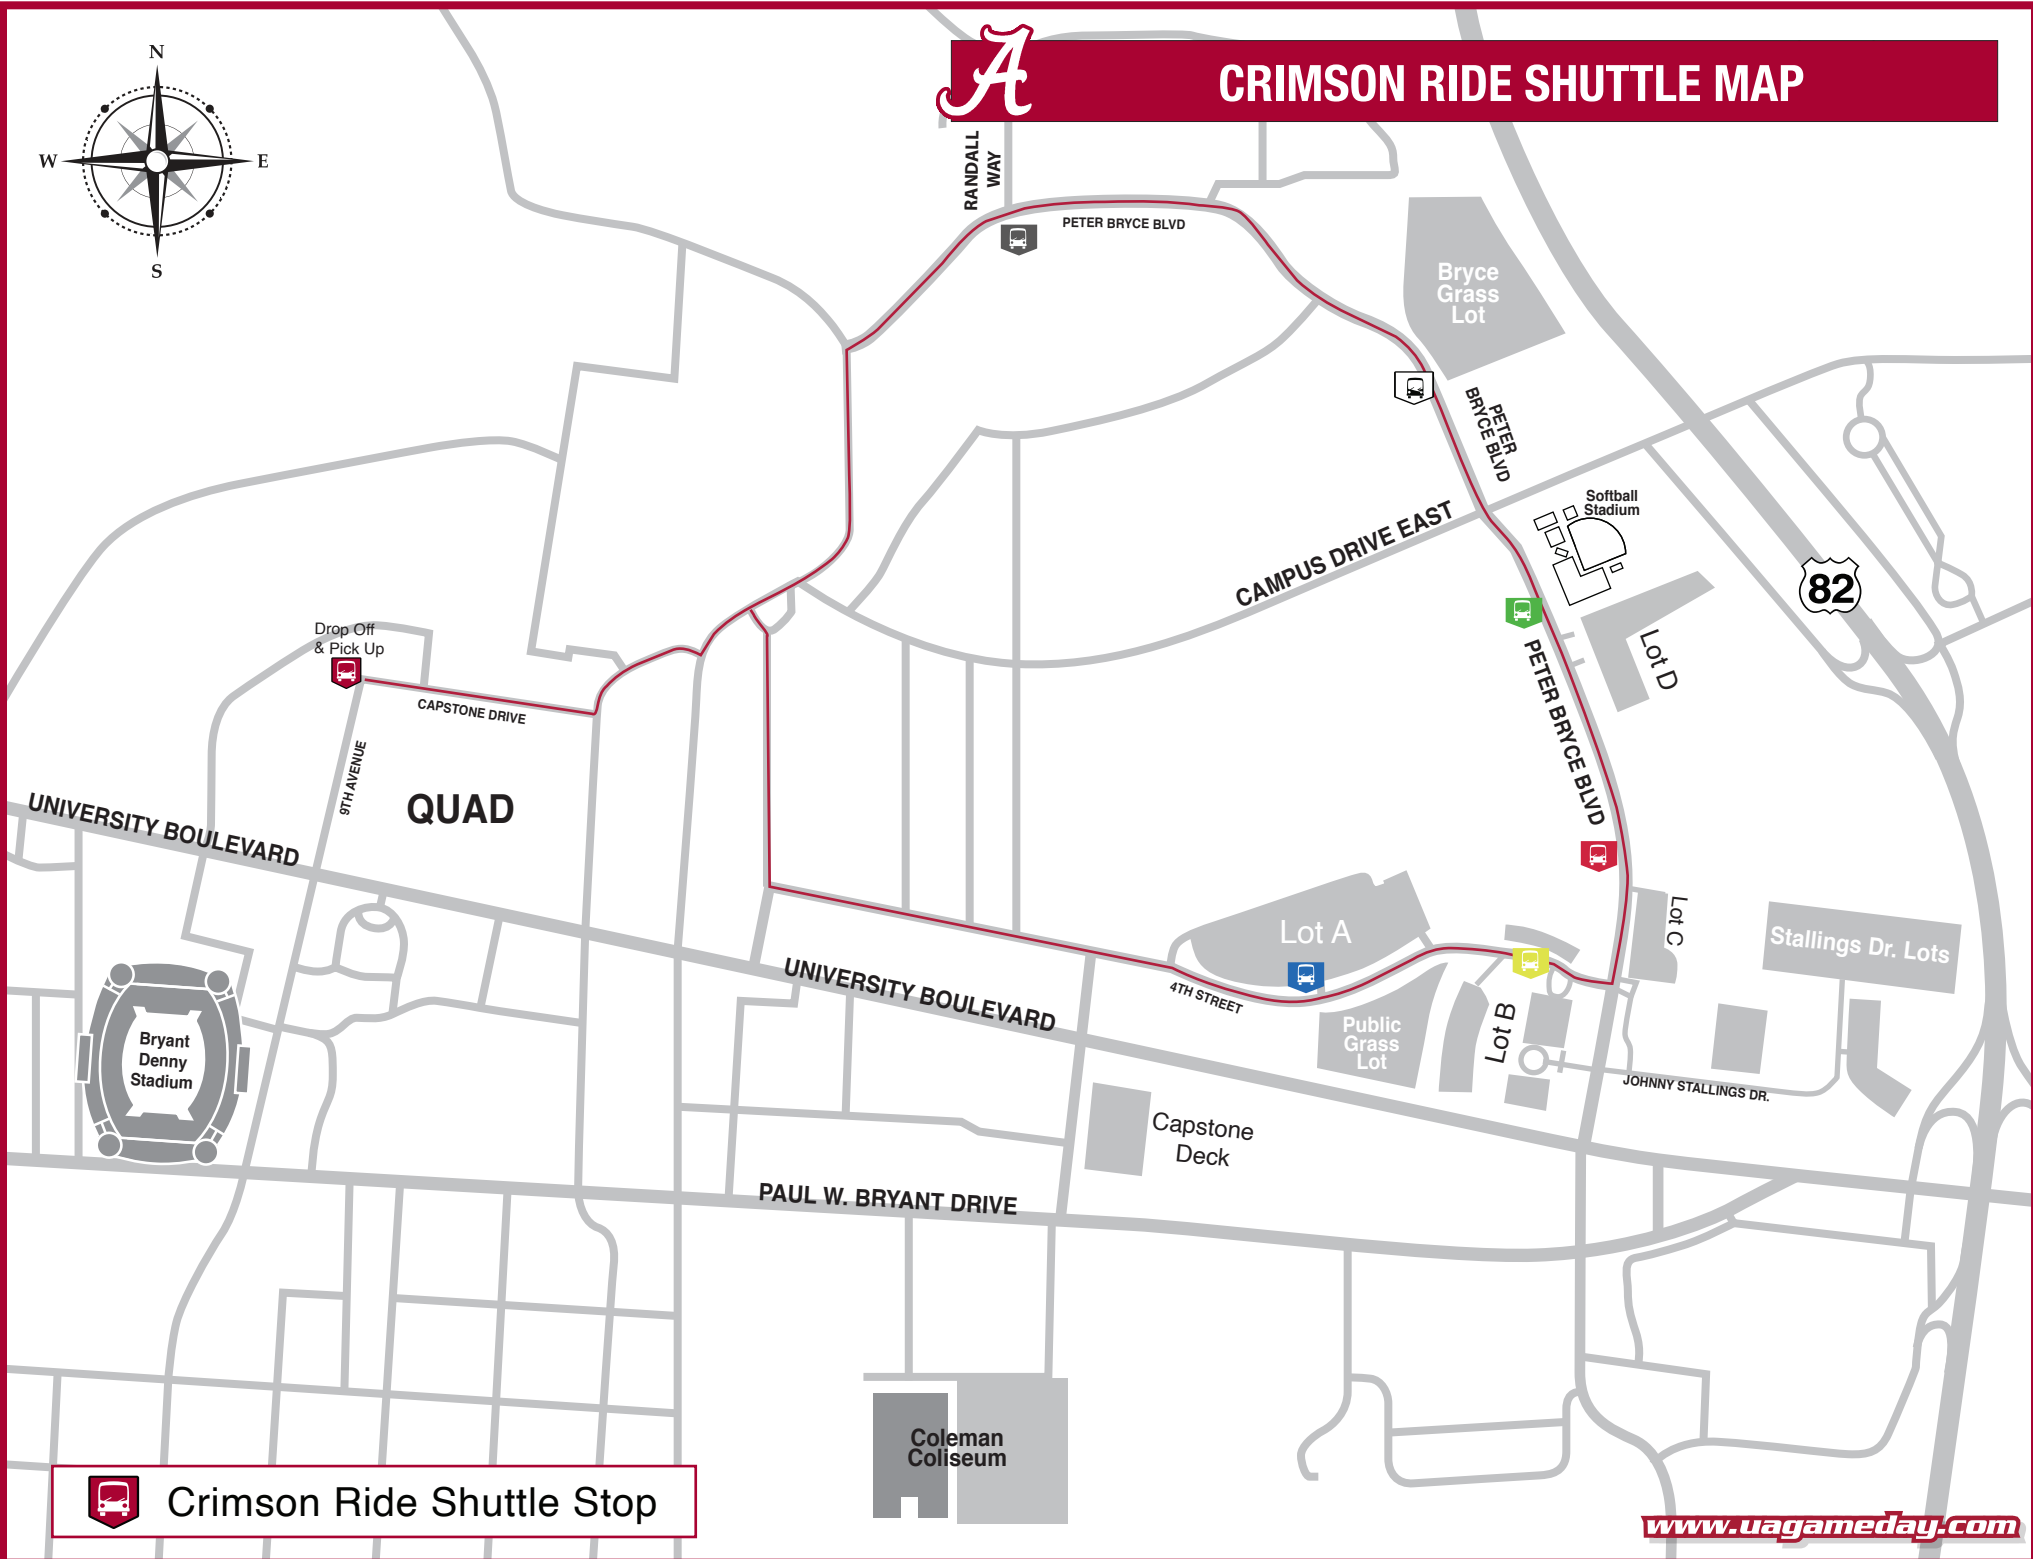

CRIMSON RIDE SHUTTLE MAP

Crimson Ride Shuttle Stop