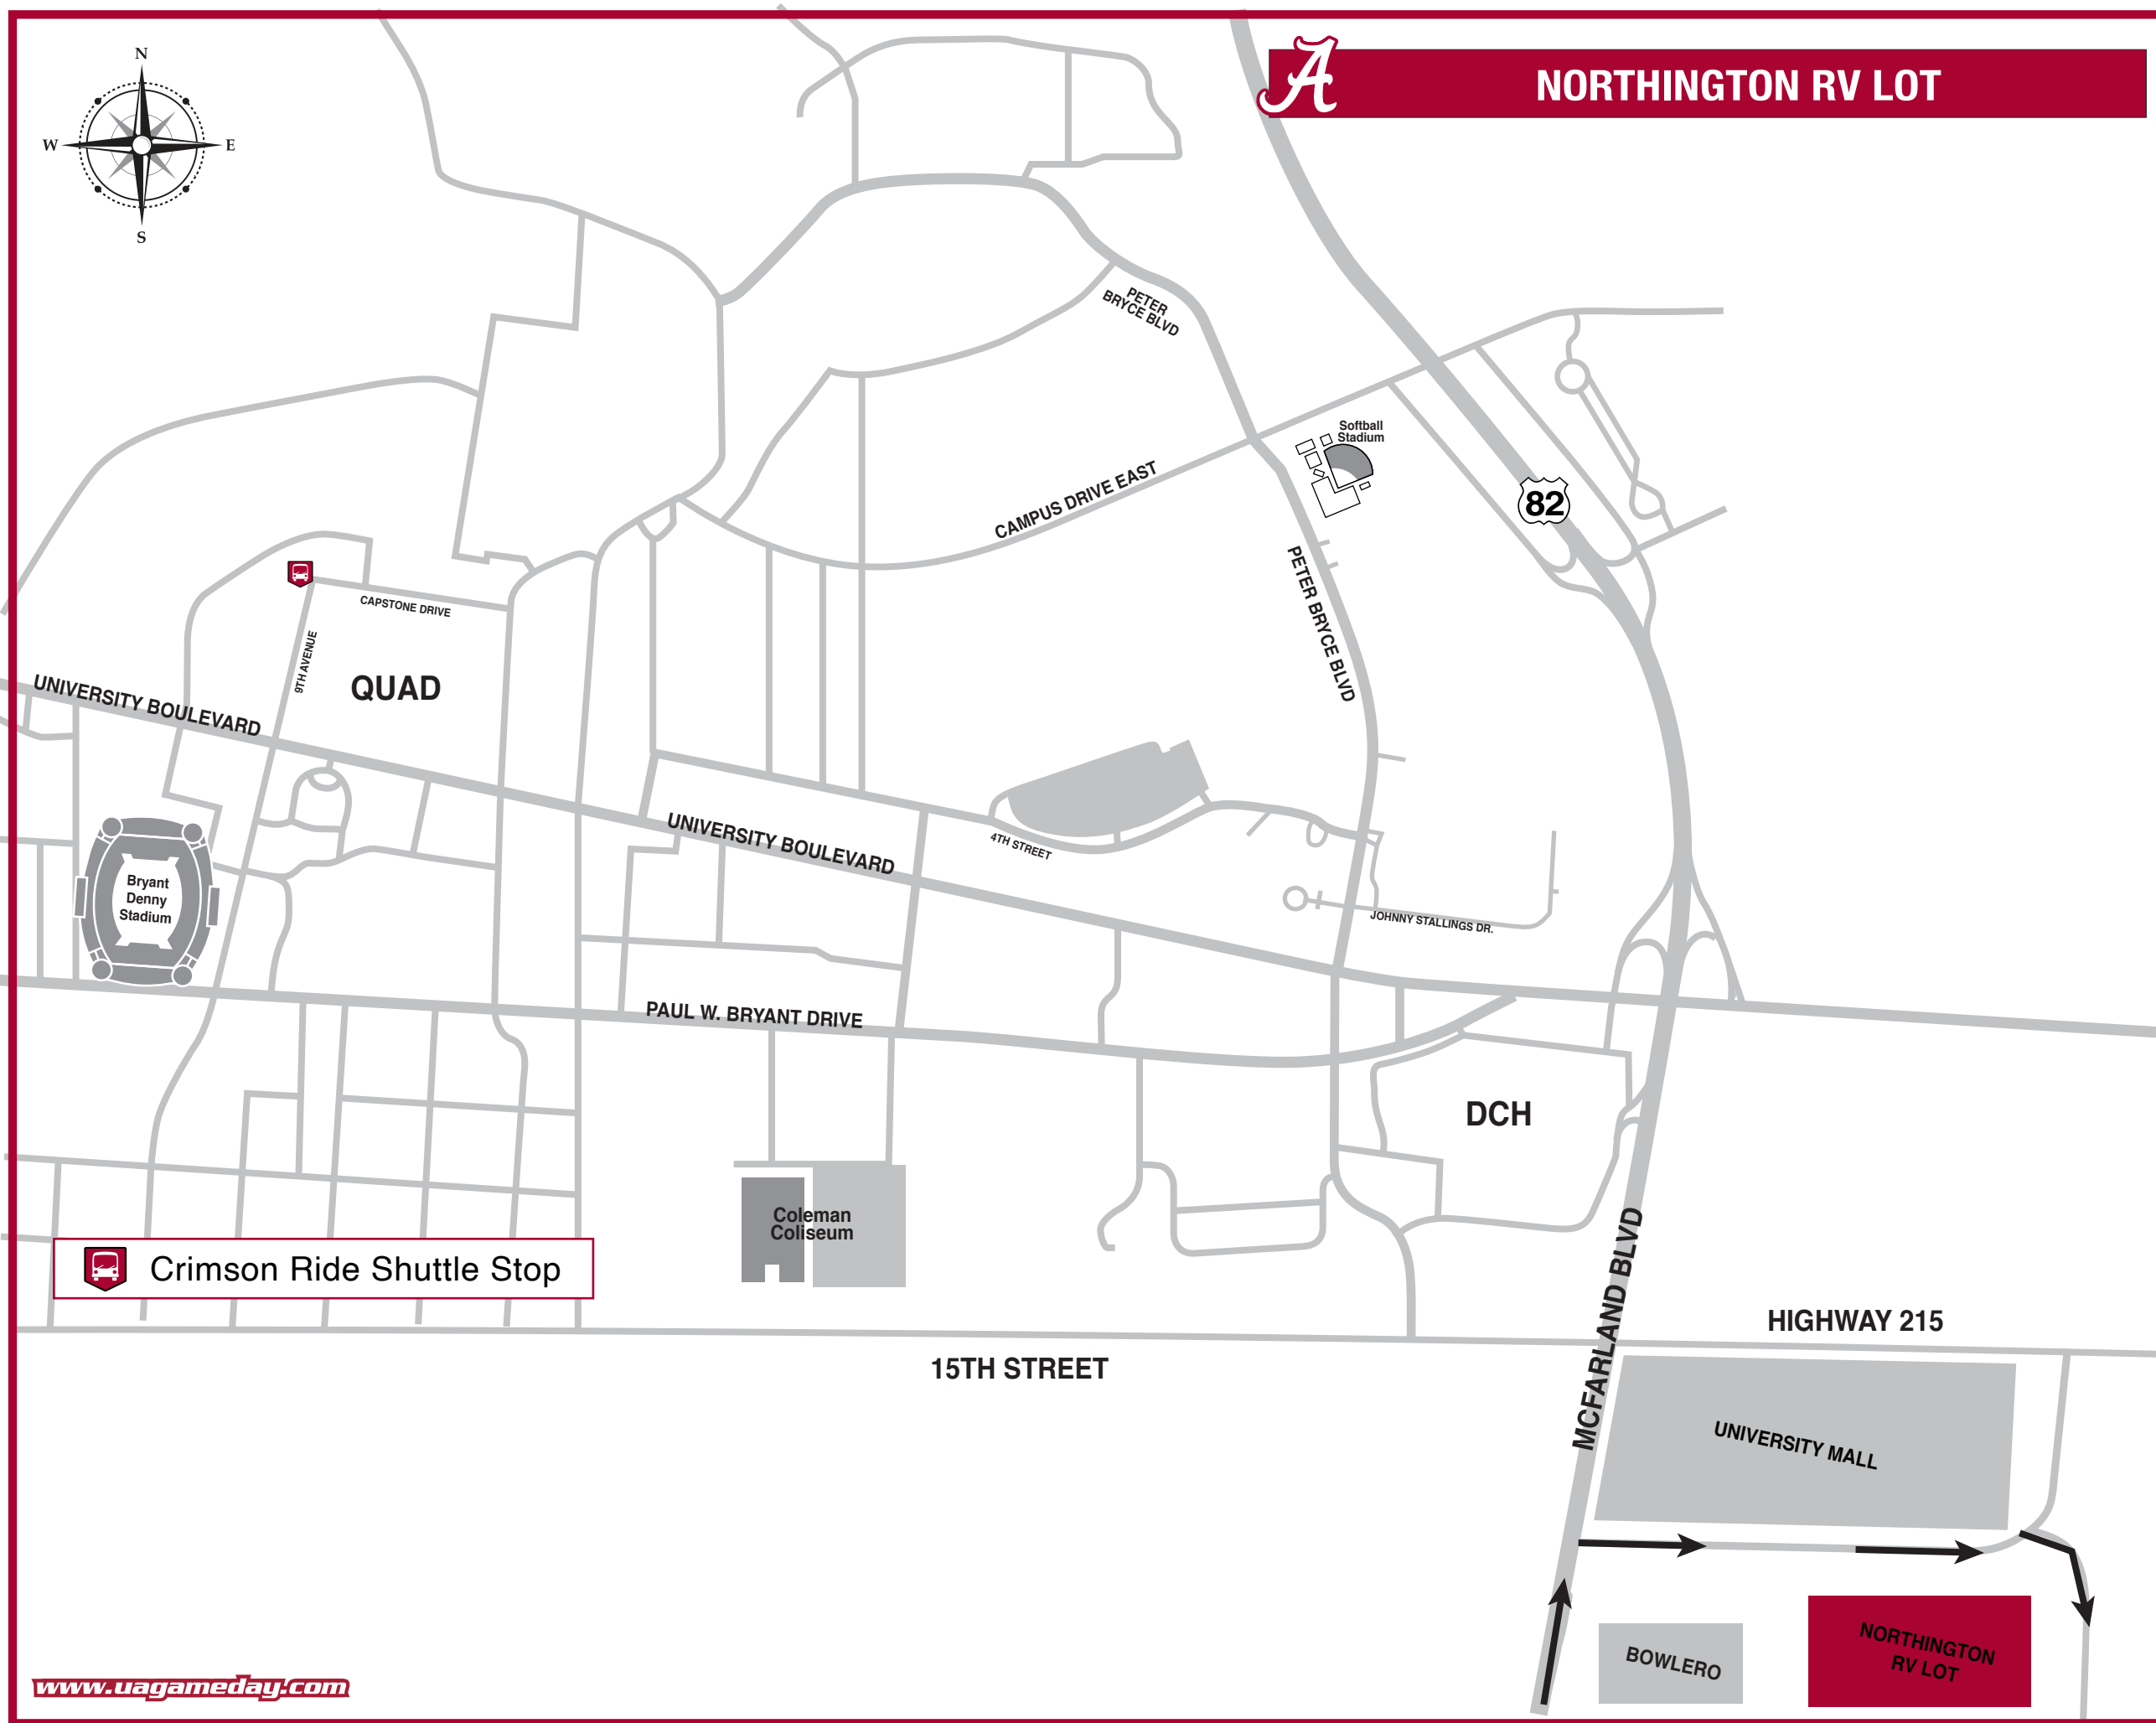

# NORTHINGTON RV LOT

 Crimson Ride Shuttle Stop

BOWLERO

NORTHINGTON  
RV LOT