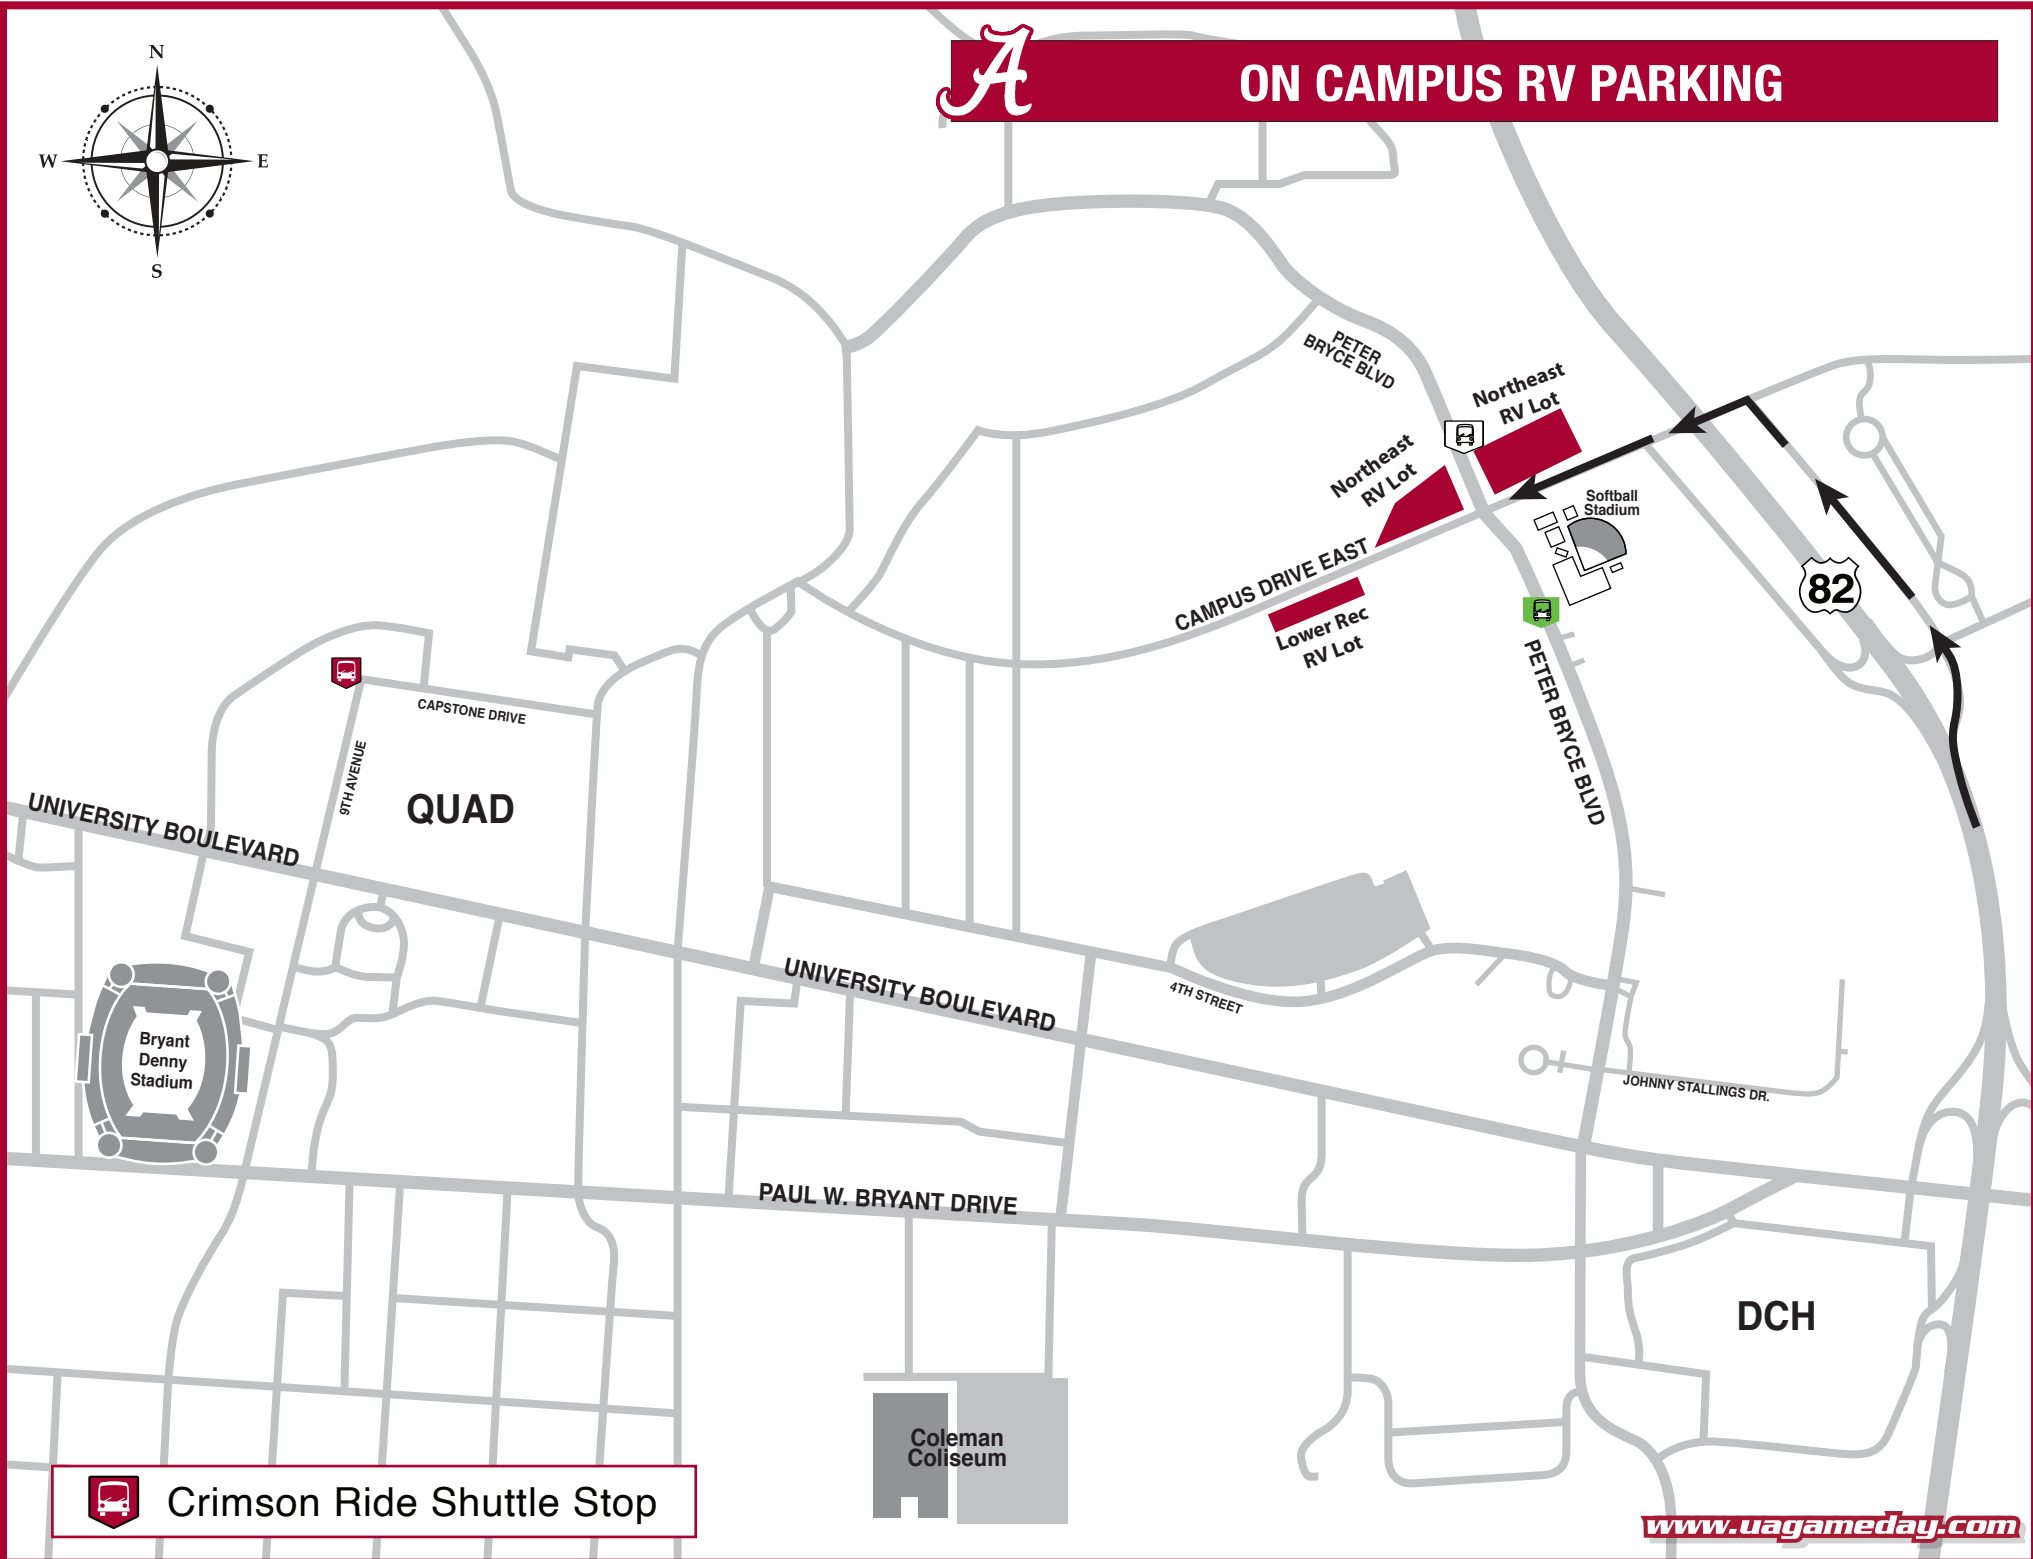

ON CAMPUS RV PARKING

Crimson Ride Shuttle Stop