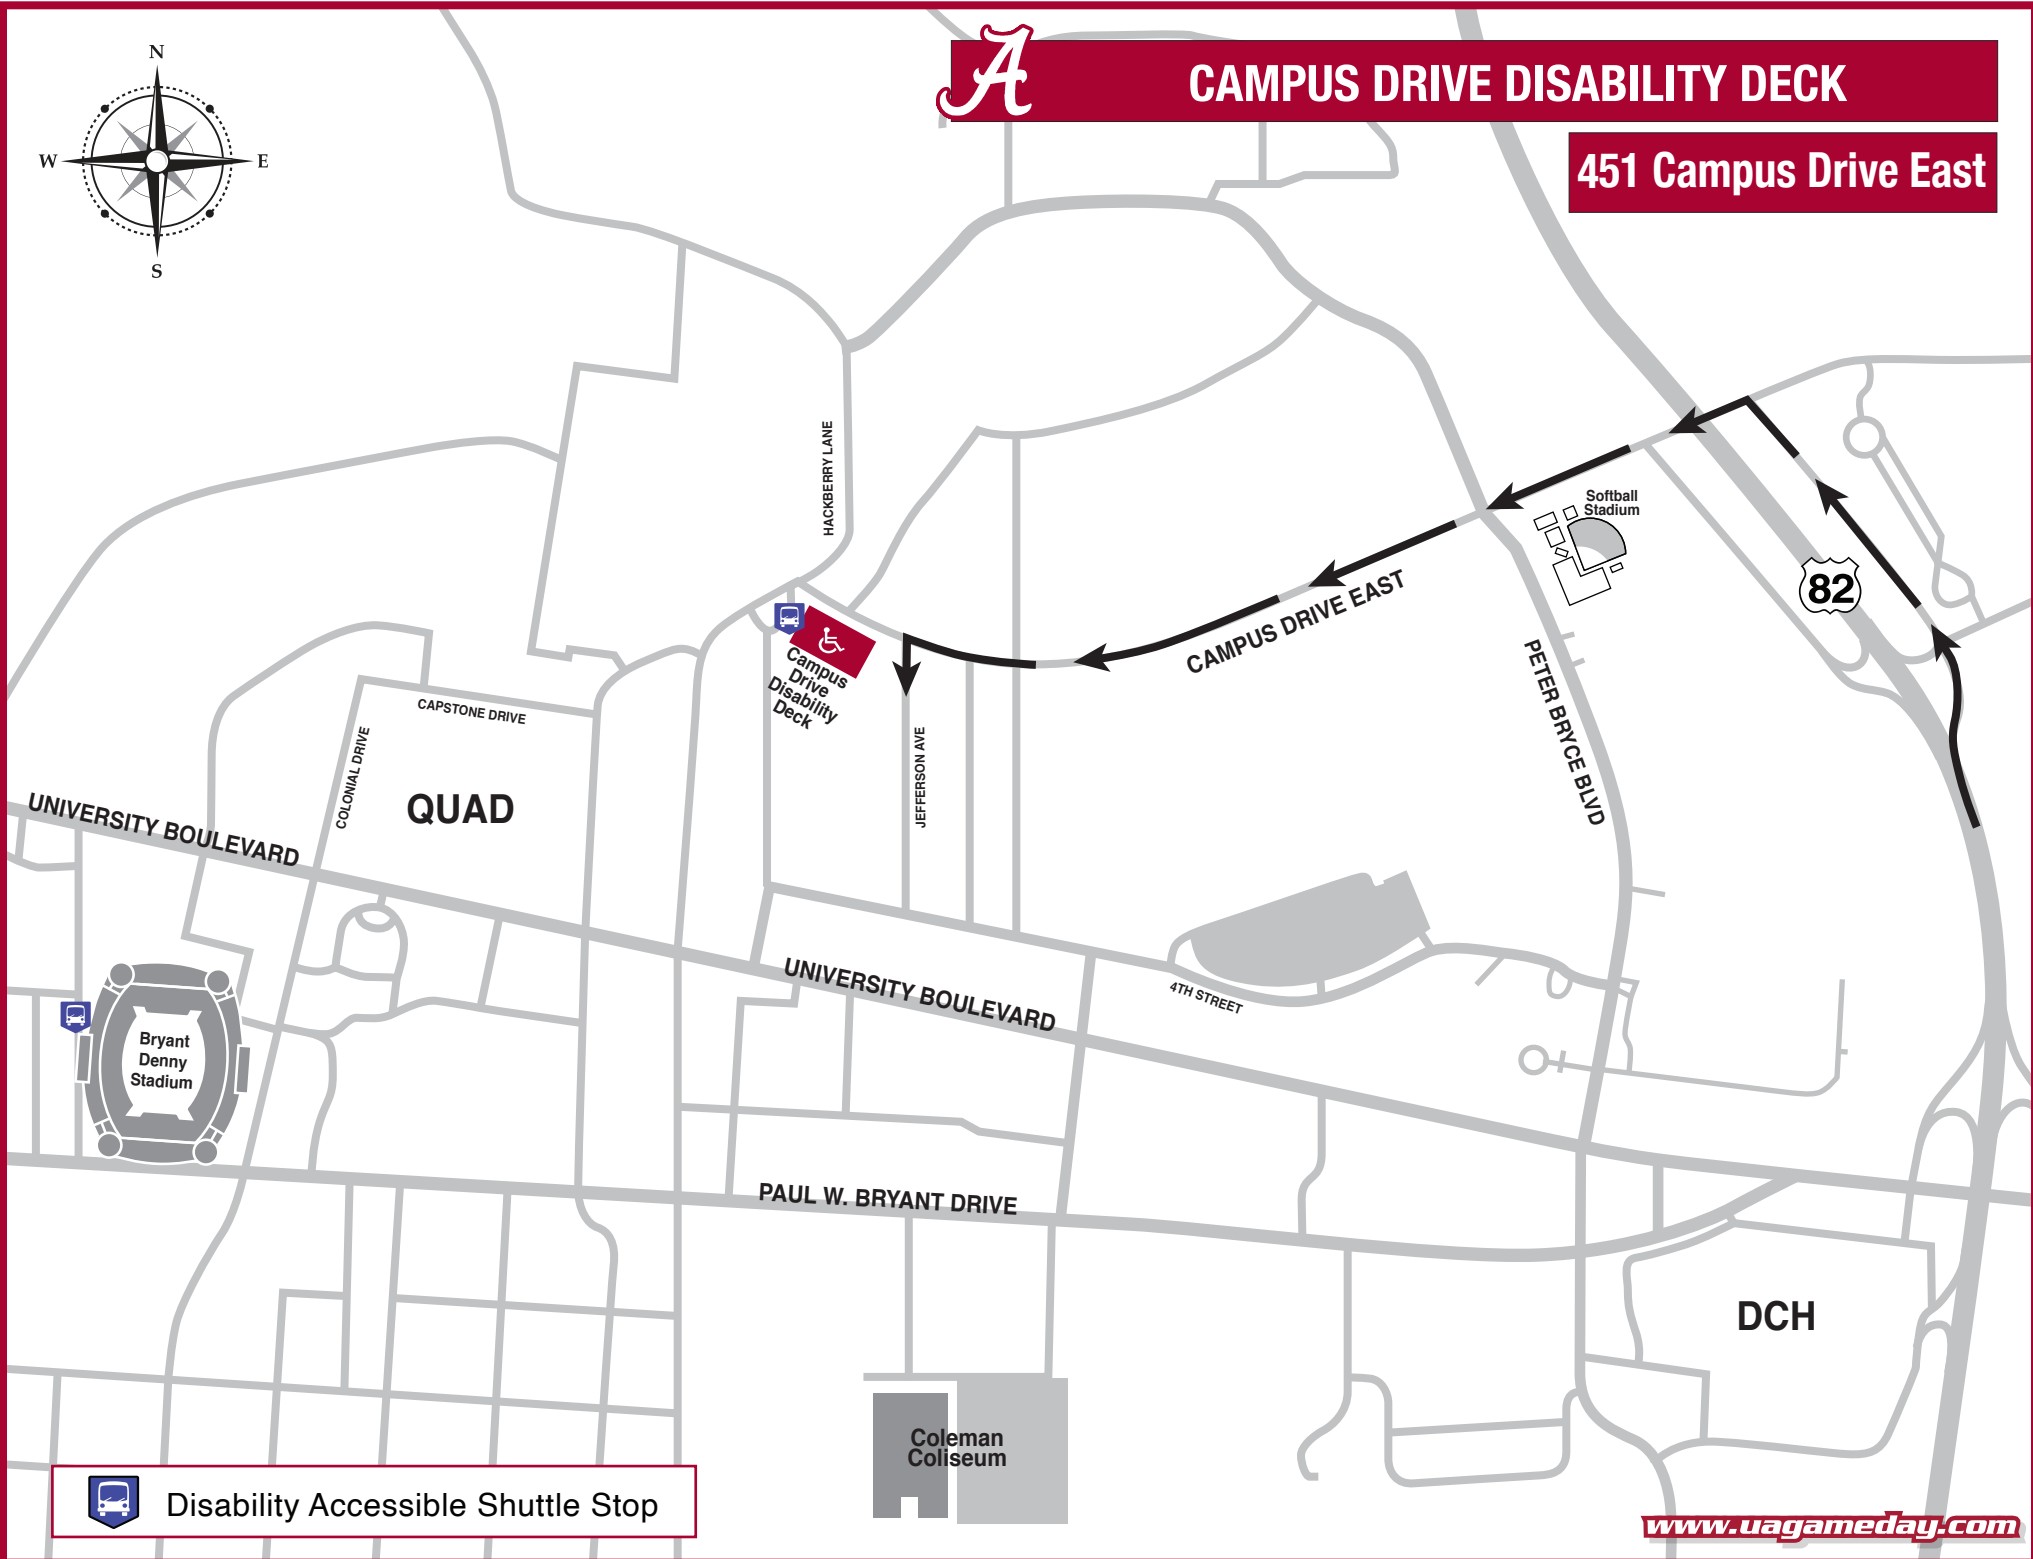

CAMPUS DRIVE DISABILITY DECK

451 Campus Drive East

Campus Drive Disability Deck

Softball Stadium

PETER BRUCE BLVD

QUAD

Bryant Denny Stadium

Coleman Coliseum

DCH

Disability Accessible Shuttle Stop