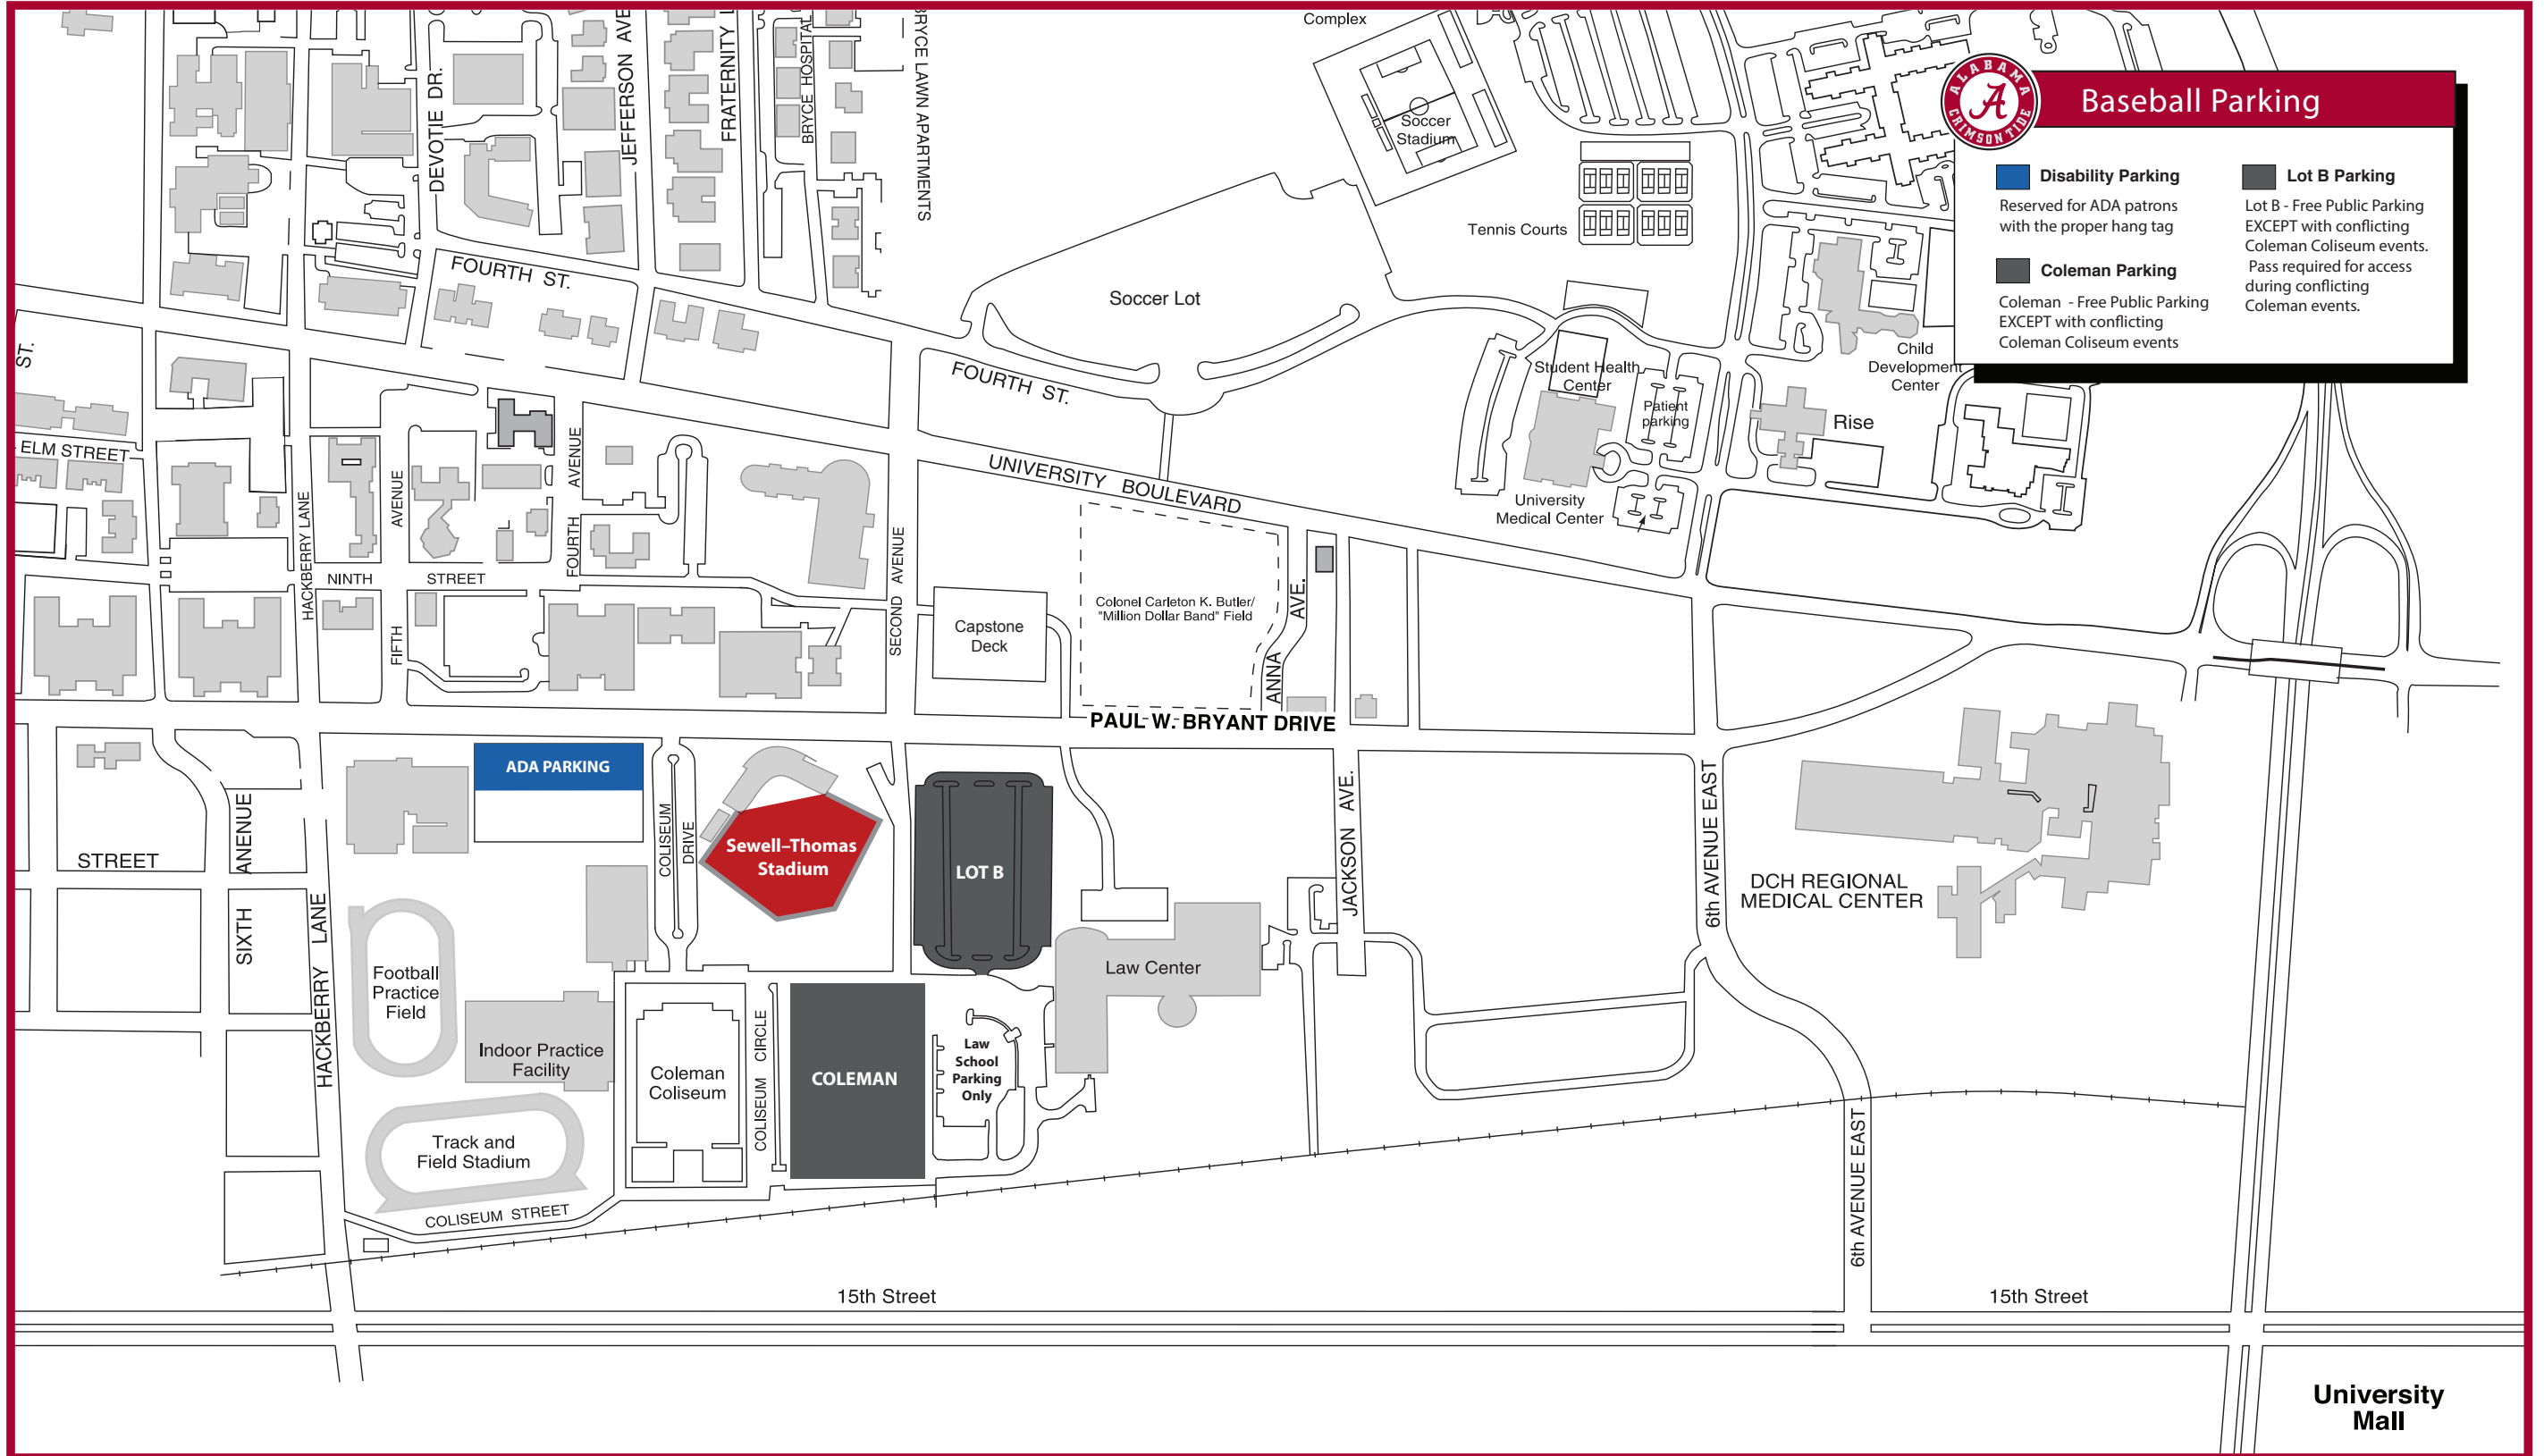

Baseball Parking

- Disability Parking**
Reserved for ADA patrons with the proper hang tag
- Coleman Parking**
Coleman - Free Public Parking EXCEPT with conflicting Coleman Coliseum events
- Lot B Parking**
Lot B - Free Public Parking EXCEPT with conflicting Coleman Coliseum events. Pass required for access during conflicting Coleman events.

University Mall