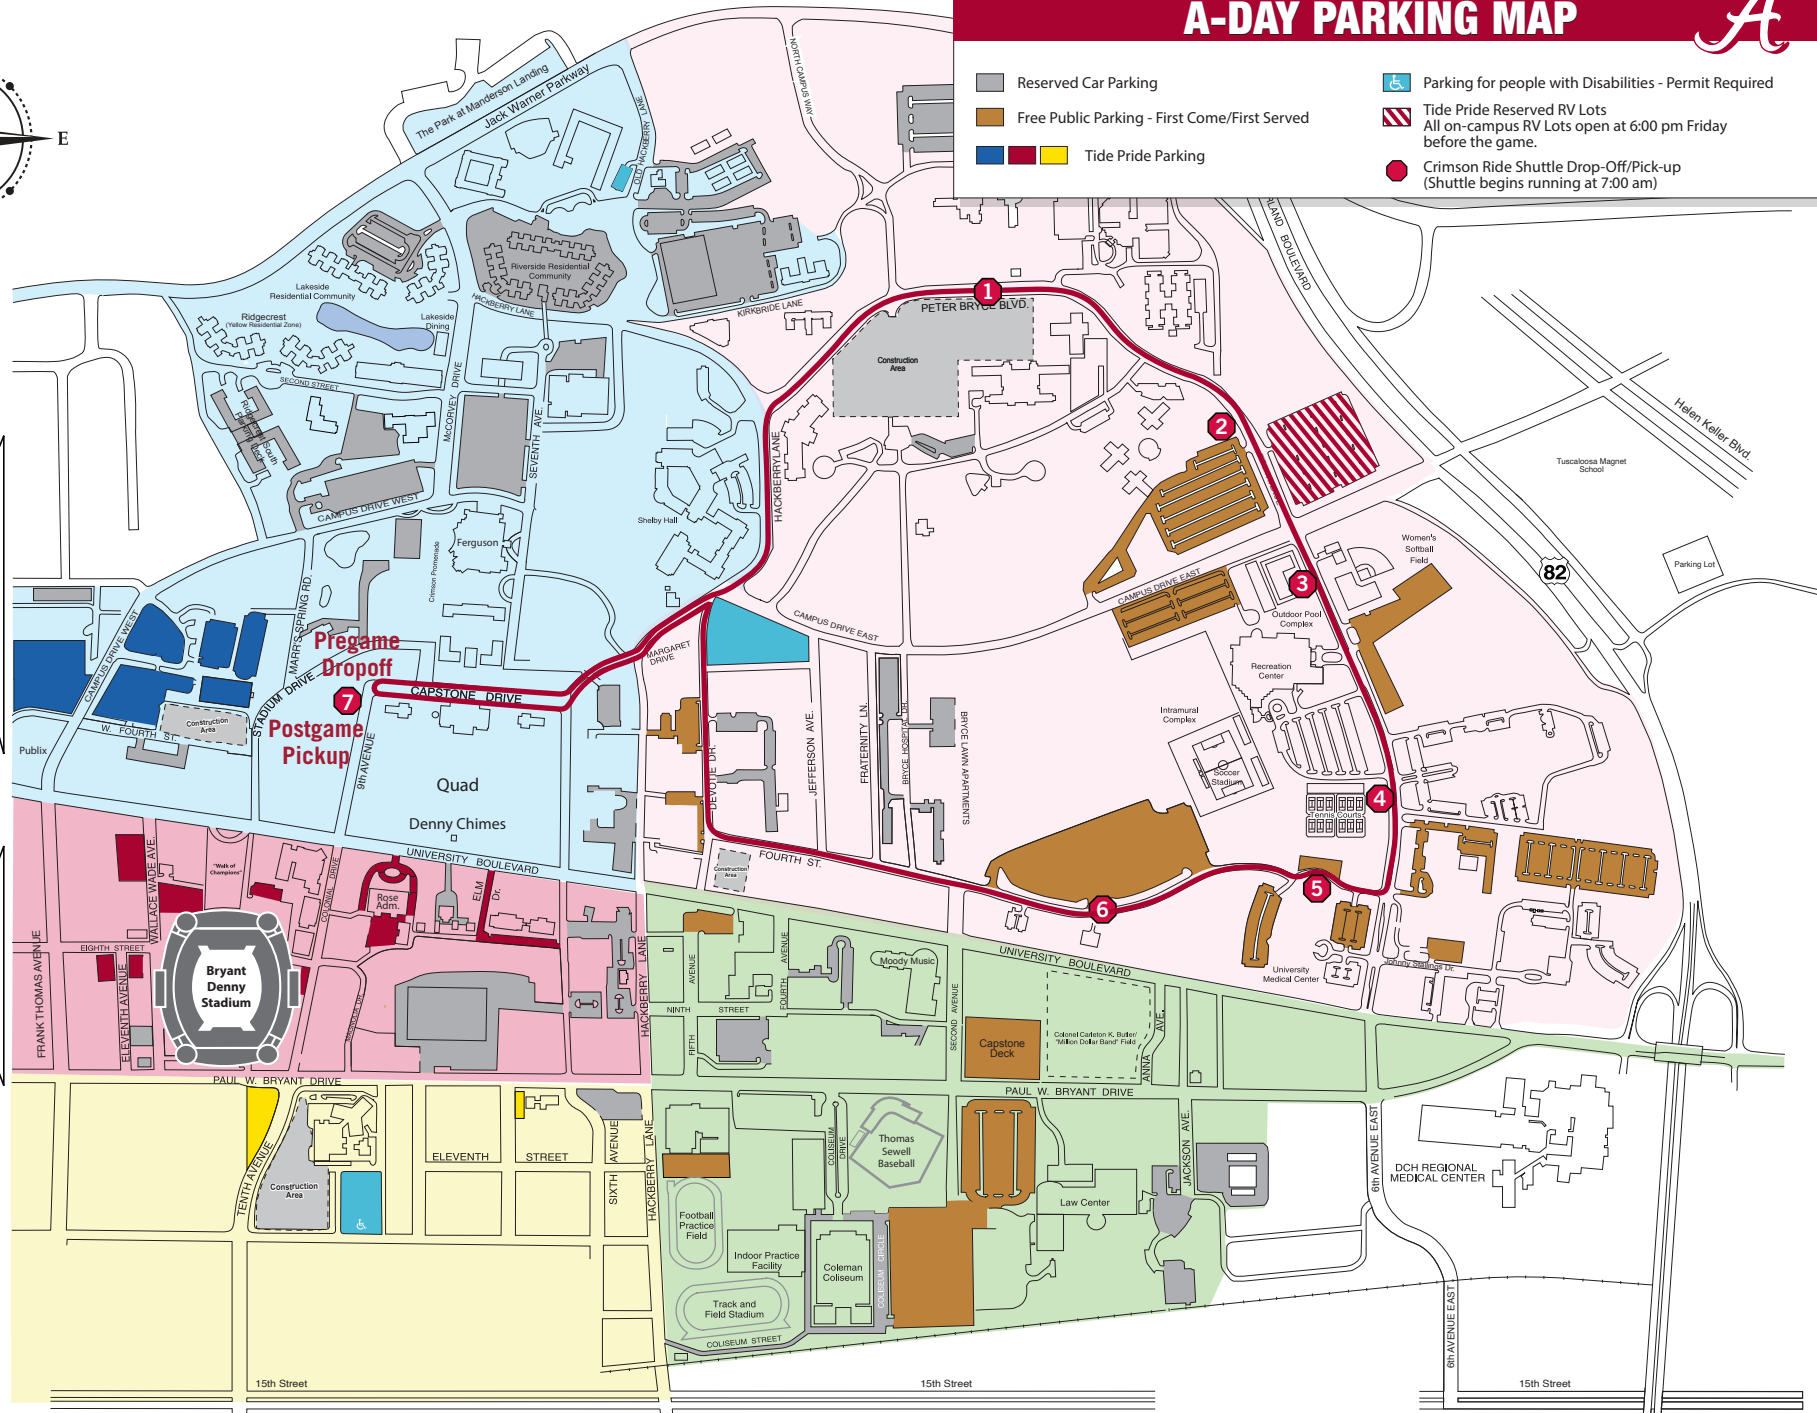

A-DAY PARKING MAP

- Reserved Car Parking
- Free Public Parking - First Come/First Served
- Tide Pride Parking
- Parking for people with Disabilities - Permit Required
- Tide Pride Reserved RV Lots
All on-campus RV Lots open at 6:00 pm Friday before the game.
- Crimson Ride Shuttle Drop-Off/Pick-up
(Shuttle begins running at 7:00 am)

Gameday Traffic Route Zones

- "I-359 Route-Zone"
- "McFarland Route-Zone"
- "Cottondale Route / Route 216-Zone"

University Mall