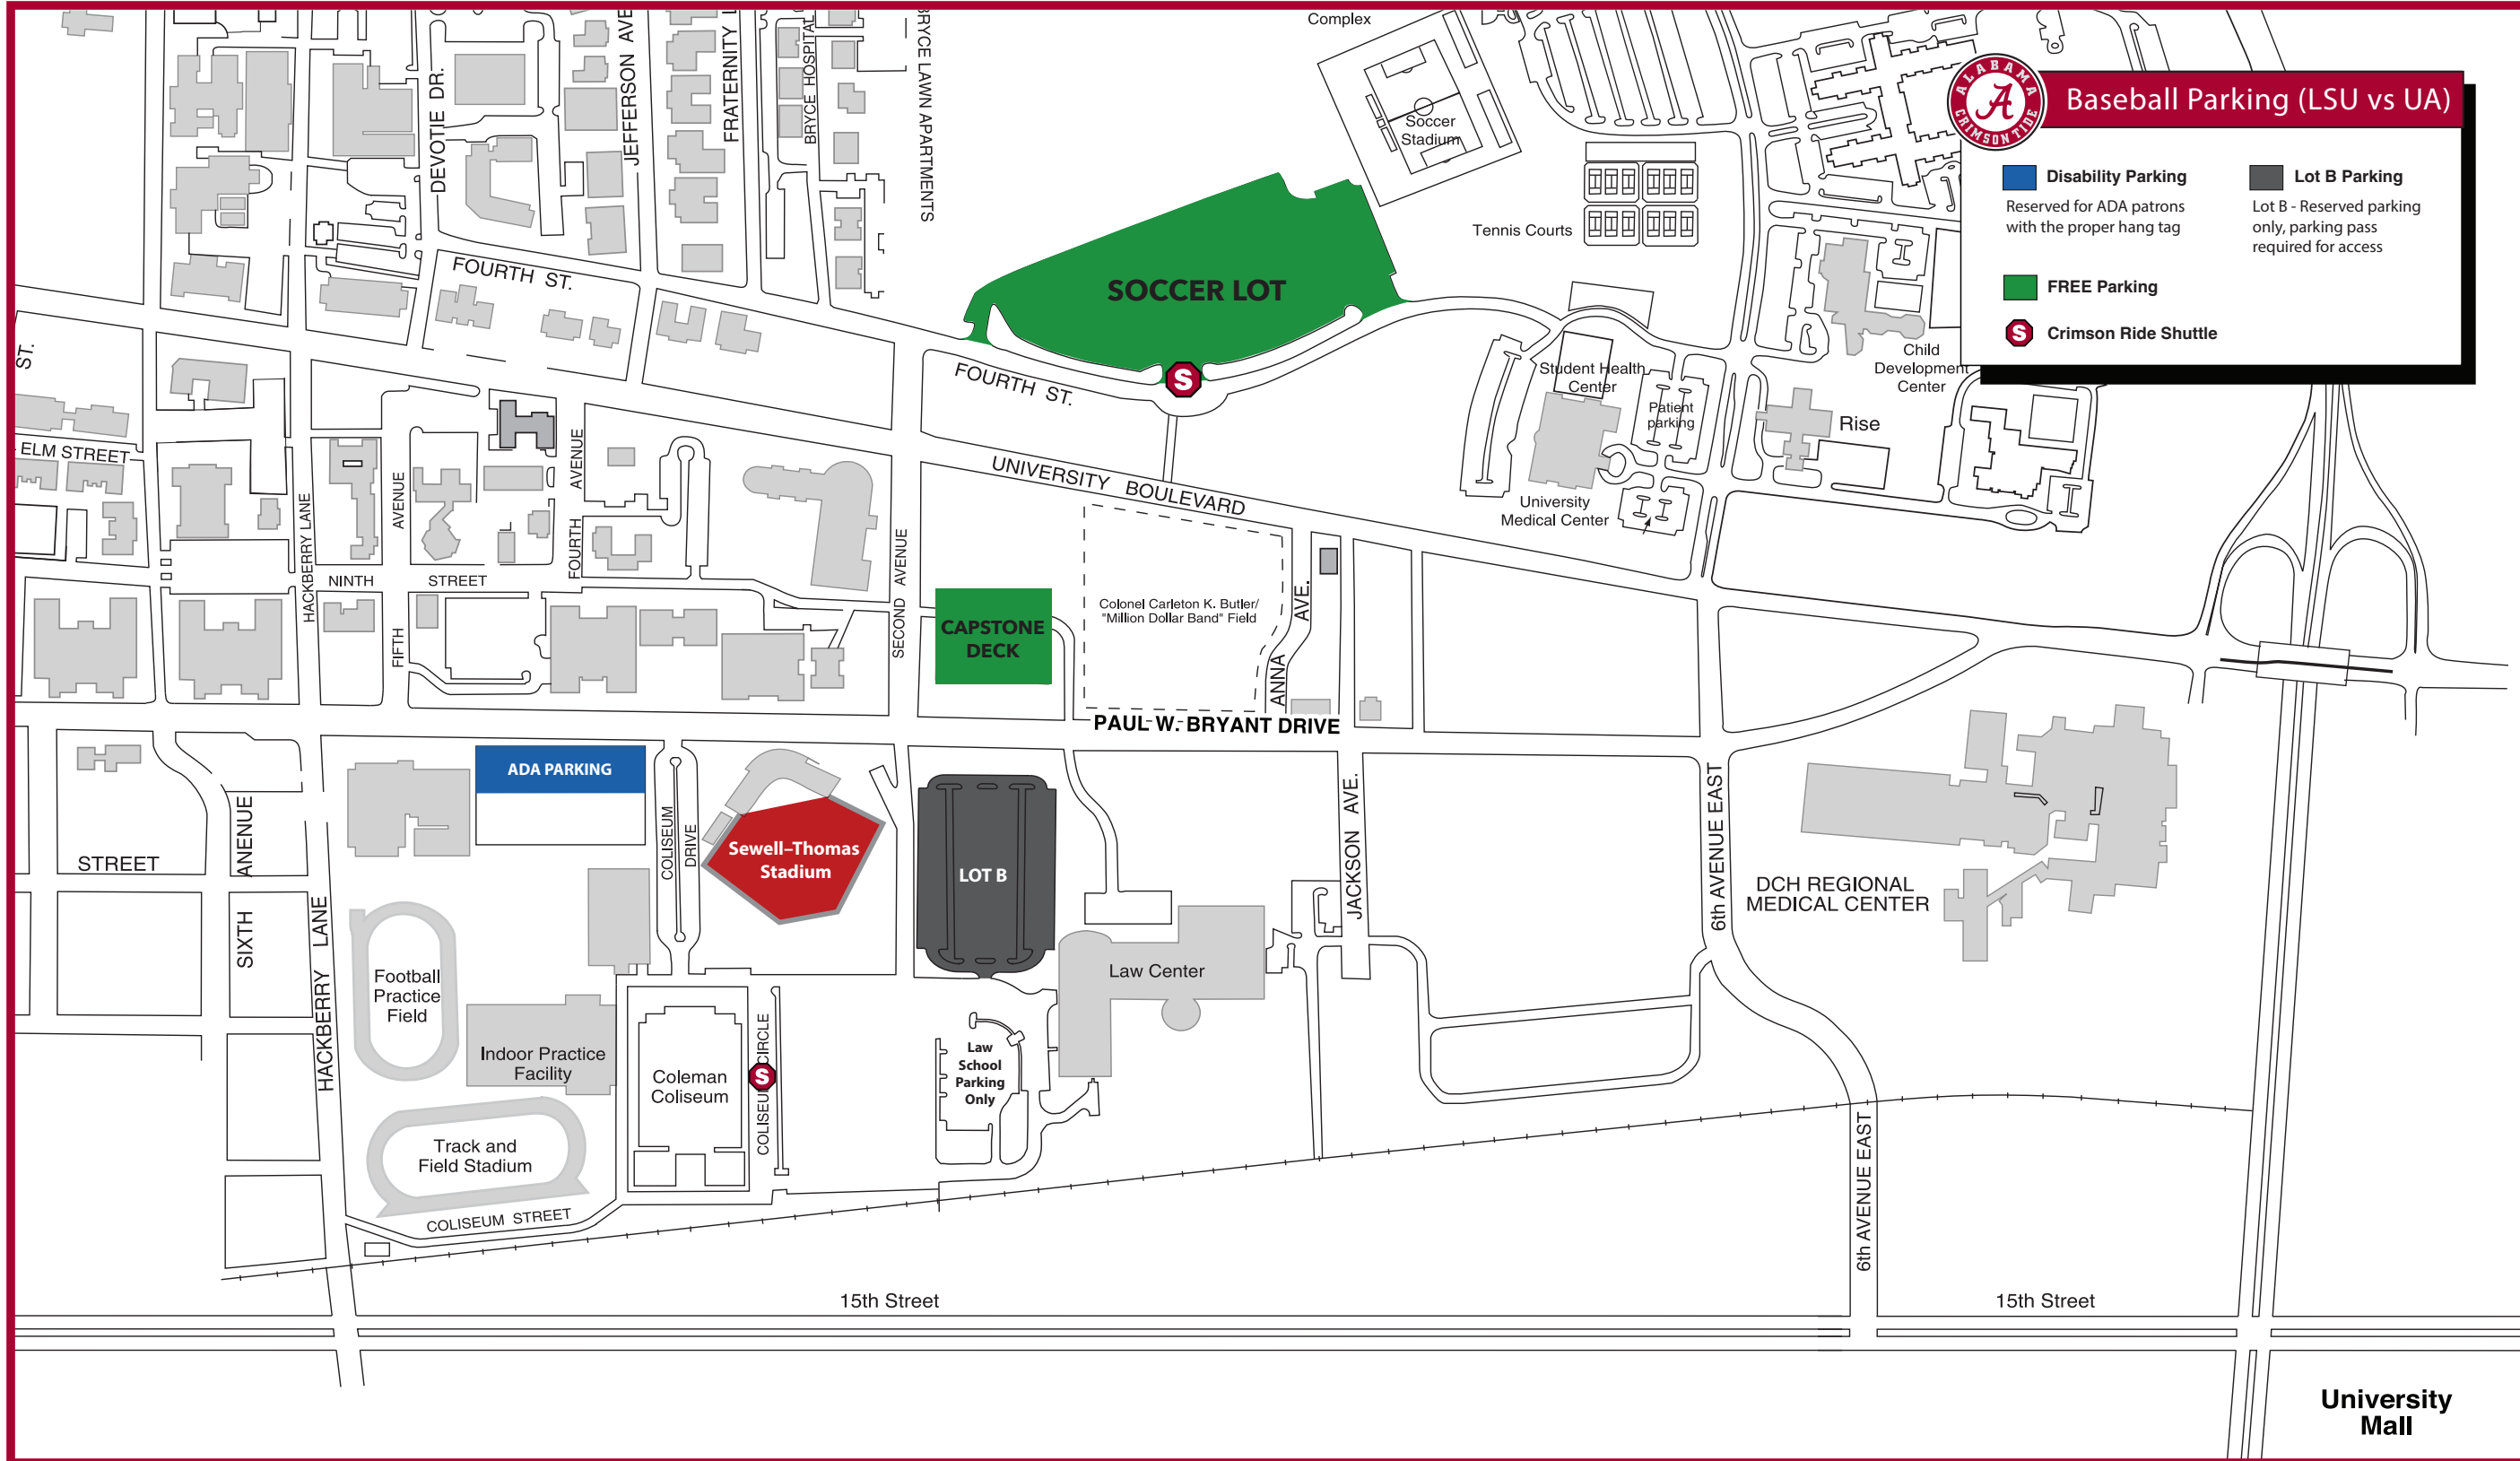

# Baseball Parking (LSU vs UA)

- Disability Parking**  
Reserved for ADA patrons with the proper hang tag
- FREE Parking**
- Crimson Ride Shuttle**
- Lot B Parking**  
Lot B - Reserved parking only, parking pass required for access

University Mall