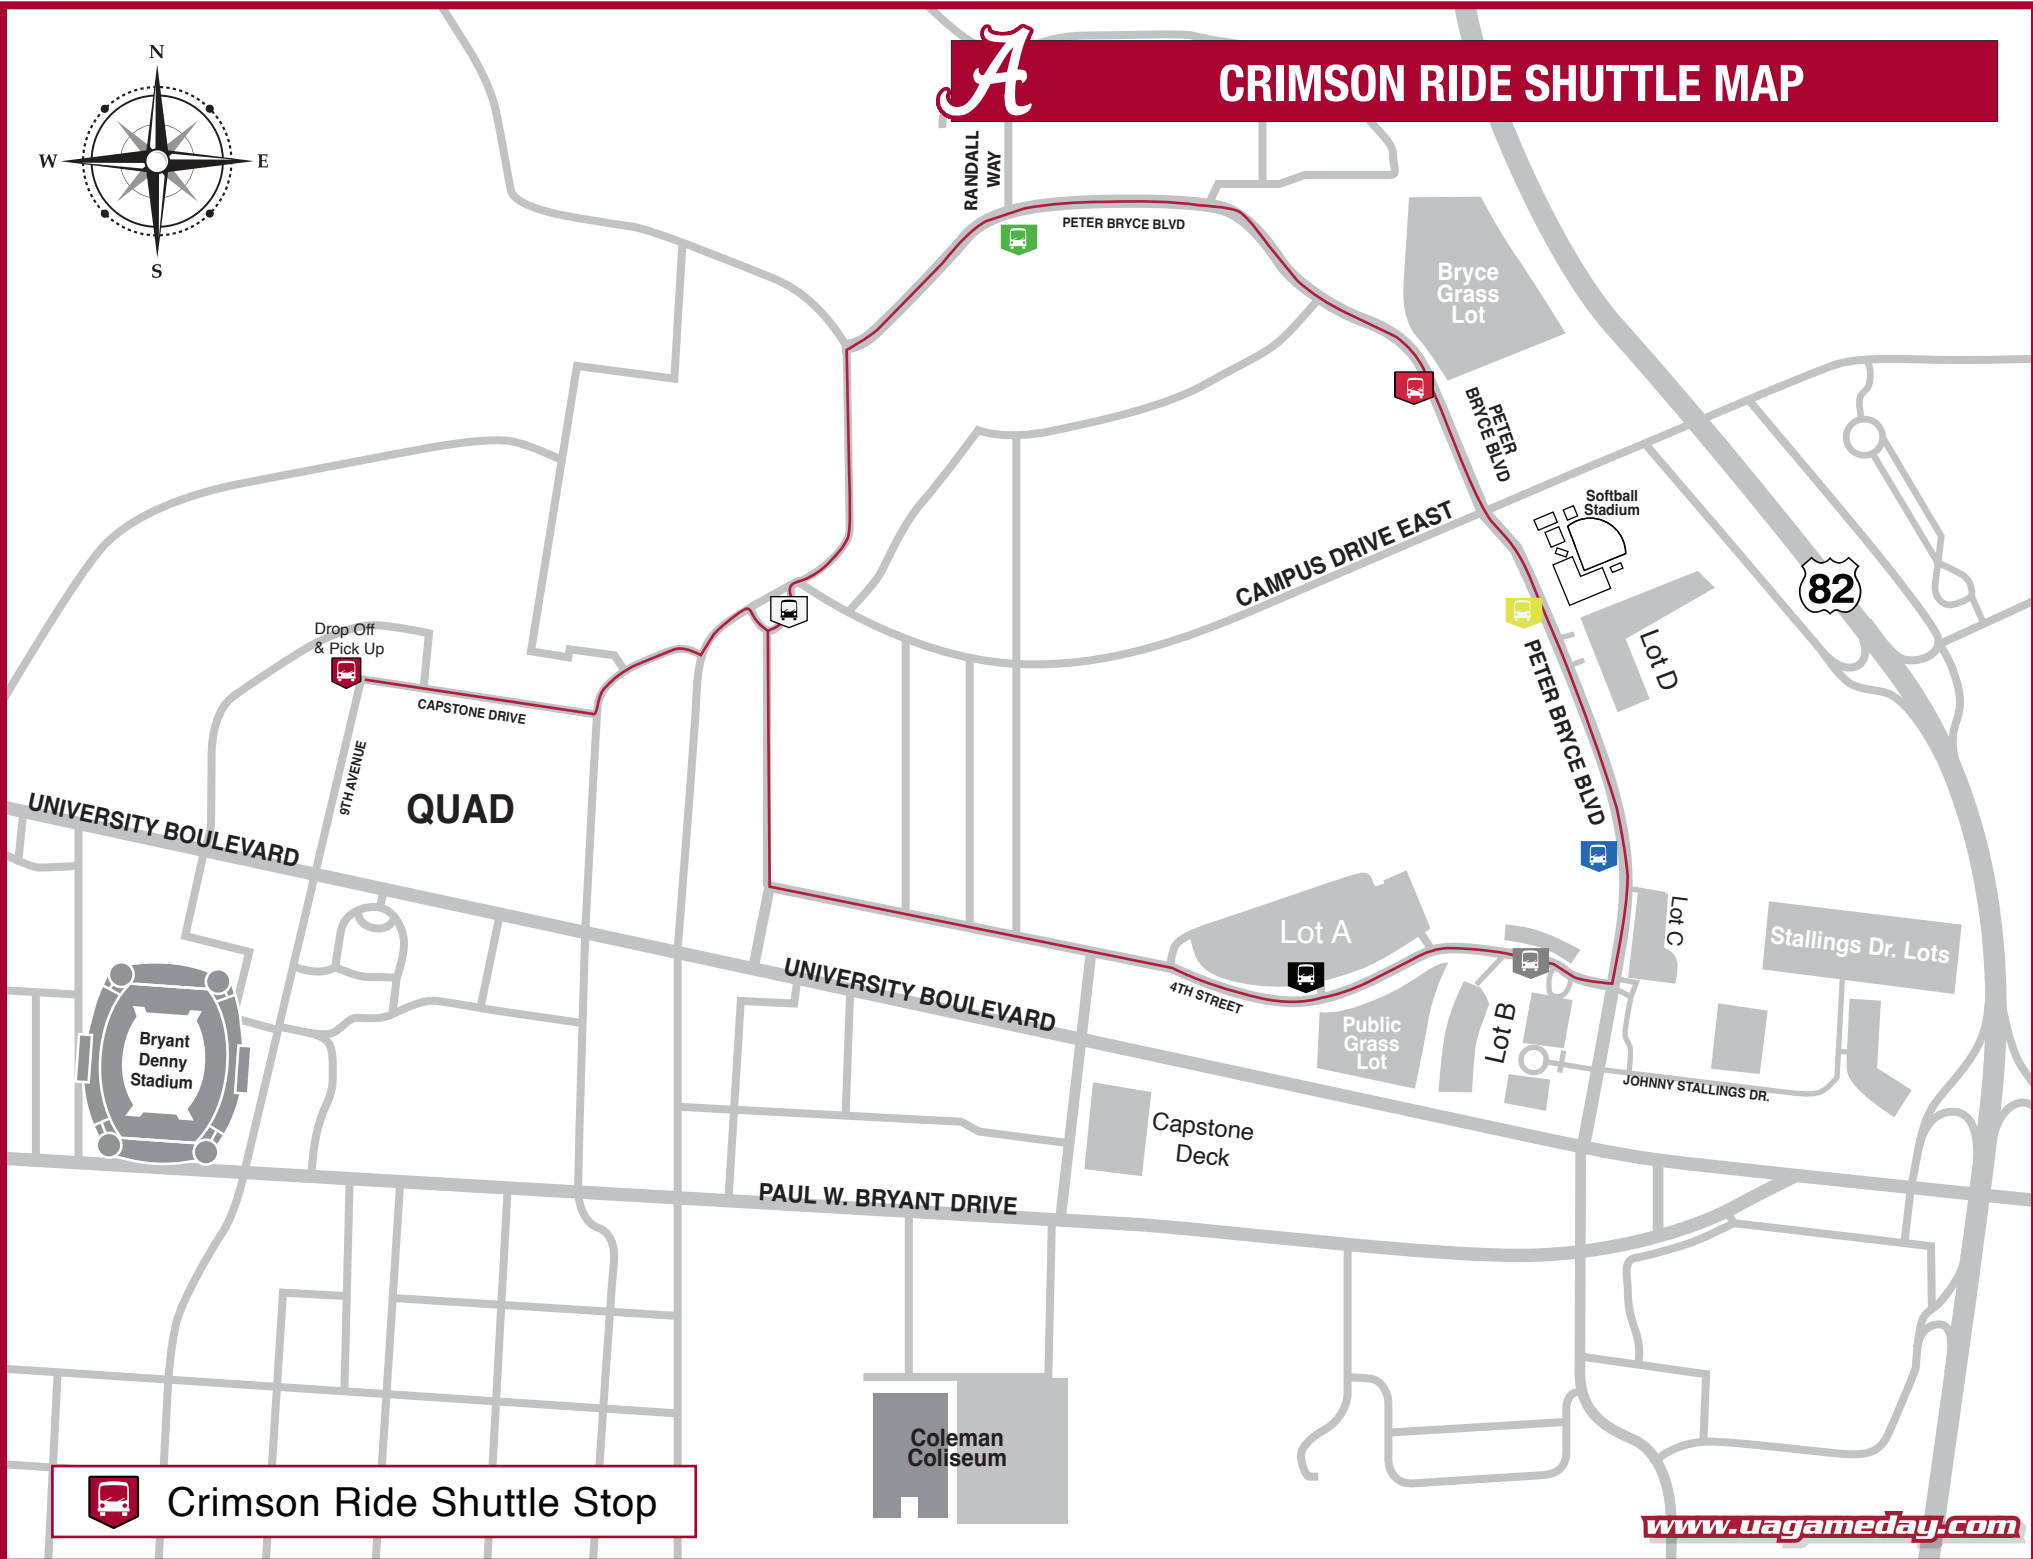

CRIMSON RIDE SHUTTLE MAP

Crimson Ride Shuttle Stop