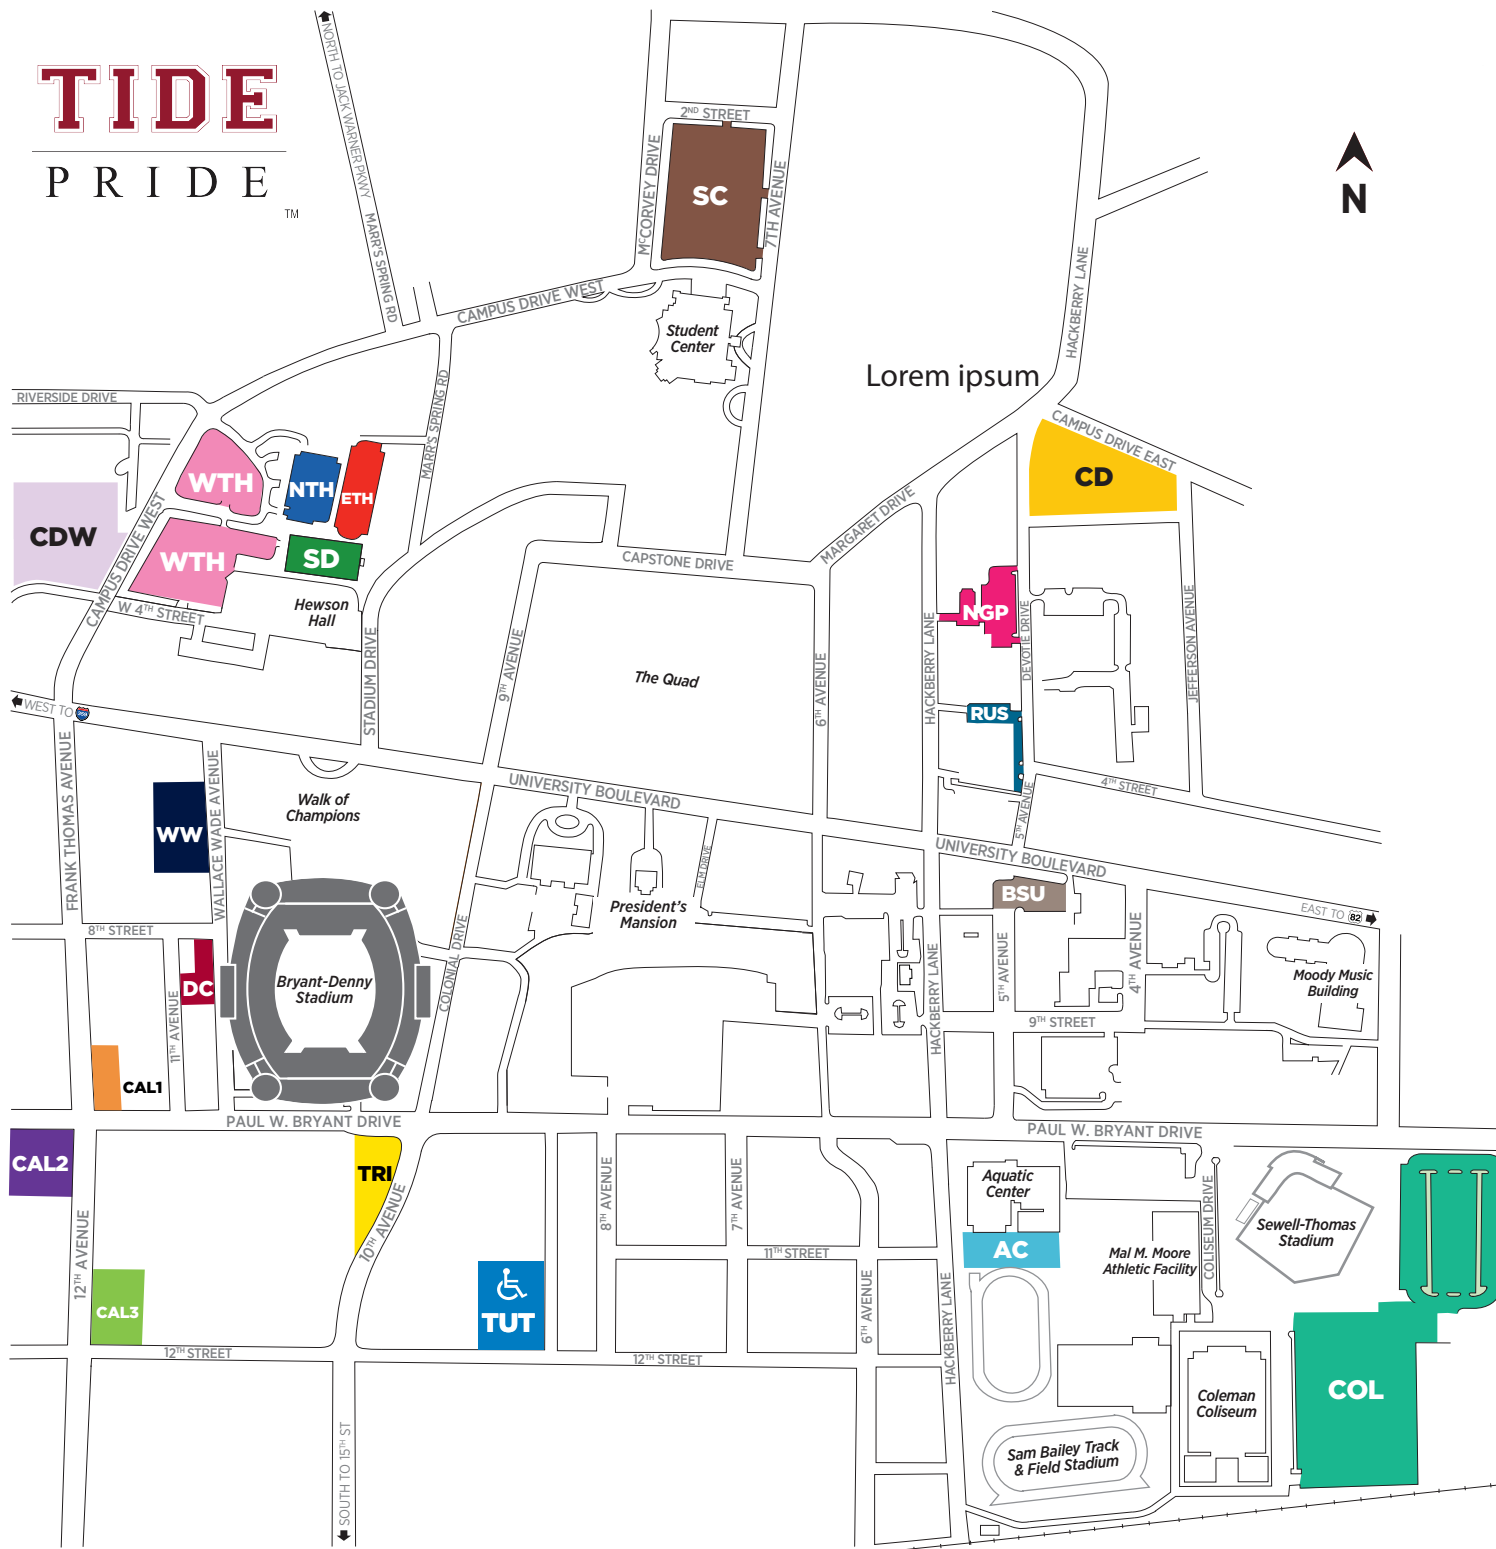

TIDE PRIDE™

2022 TIDE PRIDE FOOTBALL PARKING

(Crimson Tide Club & above)

- **Denny Court Lot (DC)**
Founders
- **Wallace Wade (WW)**
Founders
- **Triangle Lot (TRI)**
East Premium Skyboxes
- **Calvary Baptist Lot #1 (CAL1)**
East & South Skyboxes
- **Calvary Baptist Lot #2 (CAL2)**
East & South Skyboxes
- **Calvary Baptist Lot #3 (CAL 3)**
East & South Skyboxes
- **East ten Hour Lot (ETH)**
North Skyboxes
- **West ten Hour Lot (WTH)**
East & South Skyboxes
- **North ten Hour Deck (NTH)**
Tide Totals 24,400.01 & above
- **Stadium Drive Deck (SD)**
Tide Totals 2,739.01-24,400
- **Campus Drive West Lot (CDW)**
Tide Totals 2,360.01-2,739
- **Aquatic Center Lot (AC)**
Tide Totals 2,266.01-2,360
- **Baptist Student Union Lot (BSU)**
Tide Totals 2,202.01-2,266
- **Russell Hall Lot (RUS)**
Tide Totals 2,074.01-2,202
- **North Gordon Palmer Lot (NGP)**
Tide Totals 1,920.01-2,074
- **Student Center Lot (SC)**
Tide Totals 1,295.01-1,920
- **Coleman Coliseum Lot (COL)**
Tide Totals 617.01-1,295
- **Campus Drive Deck (CD)**
Tide Totals 1-617