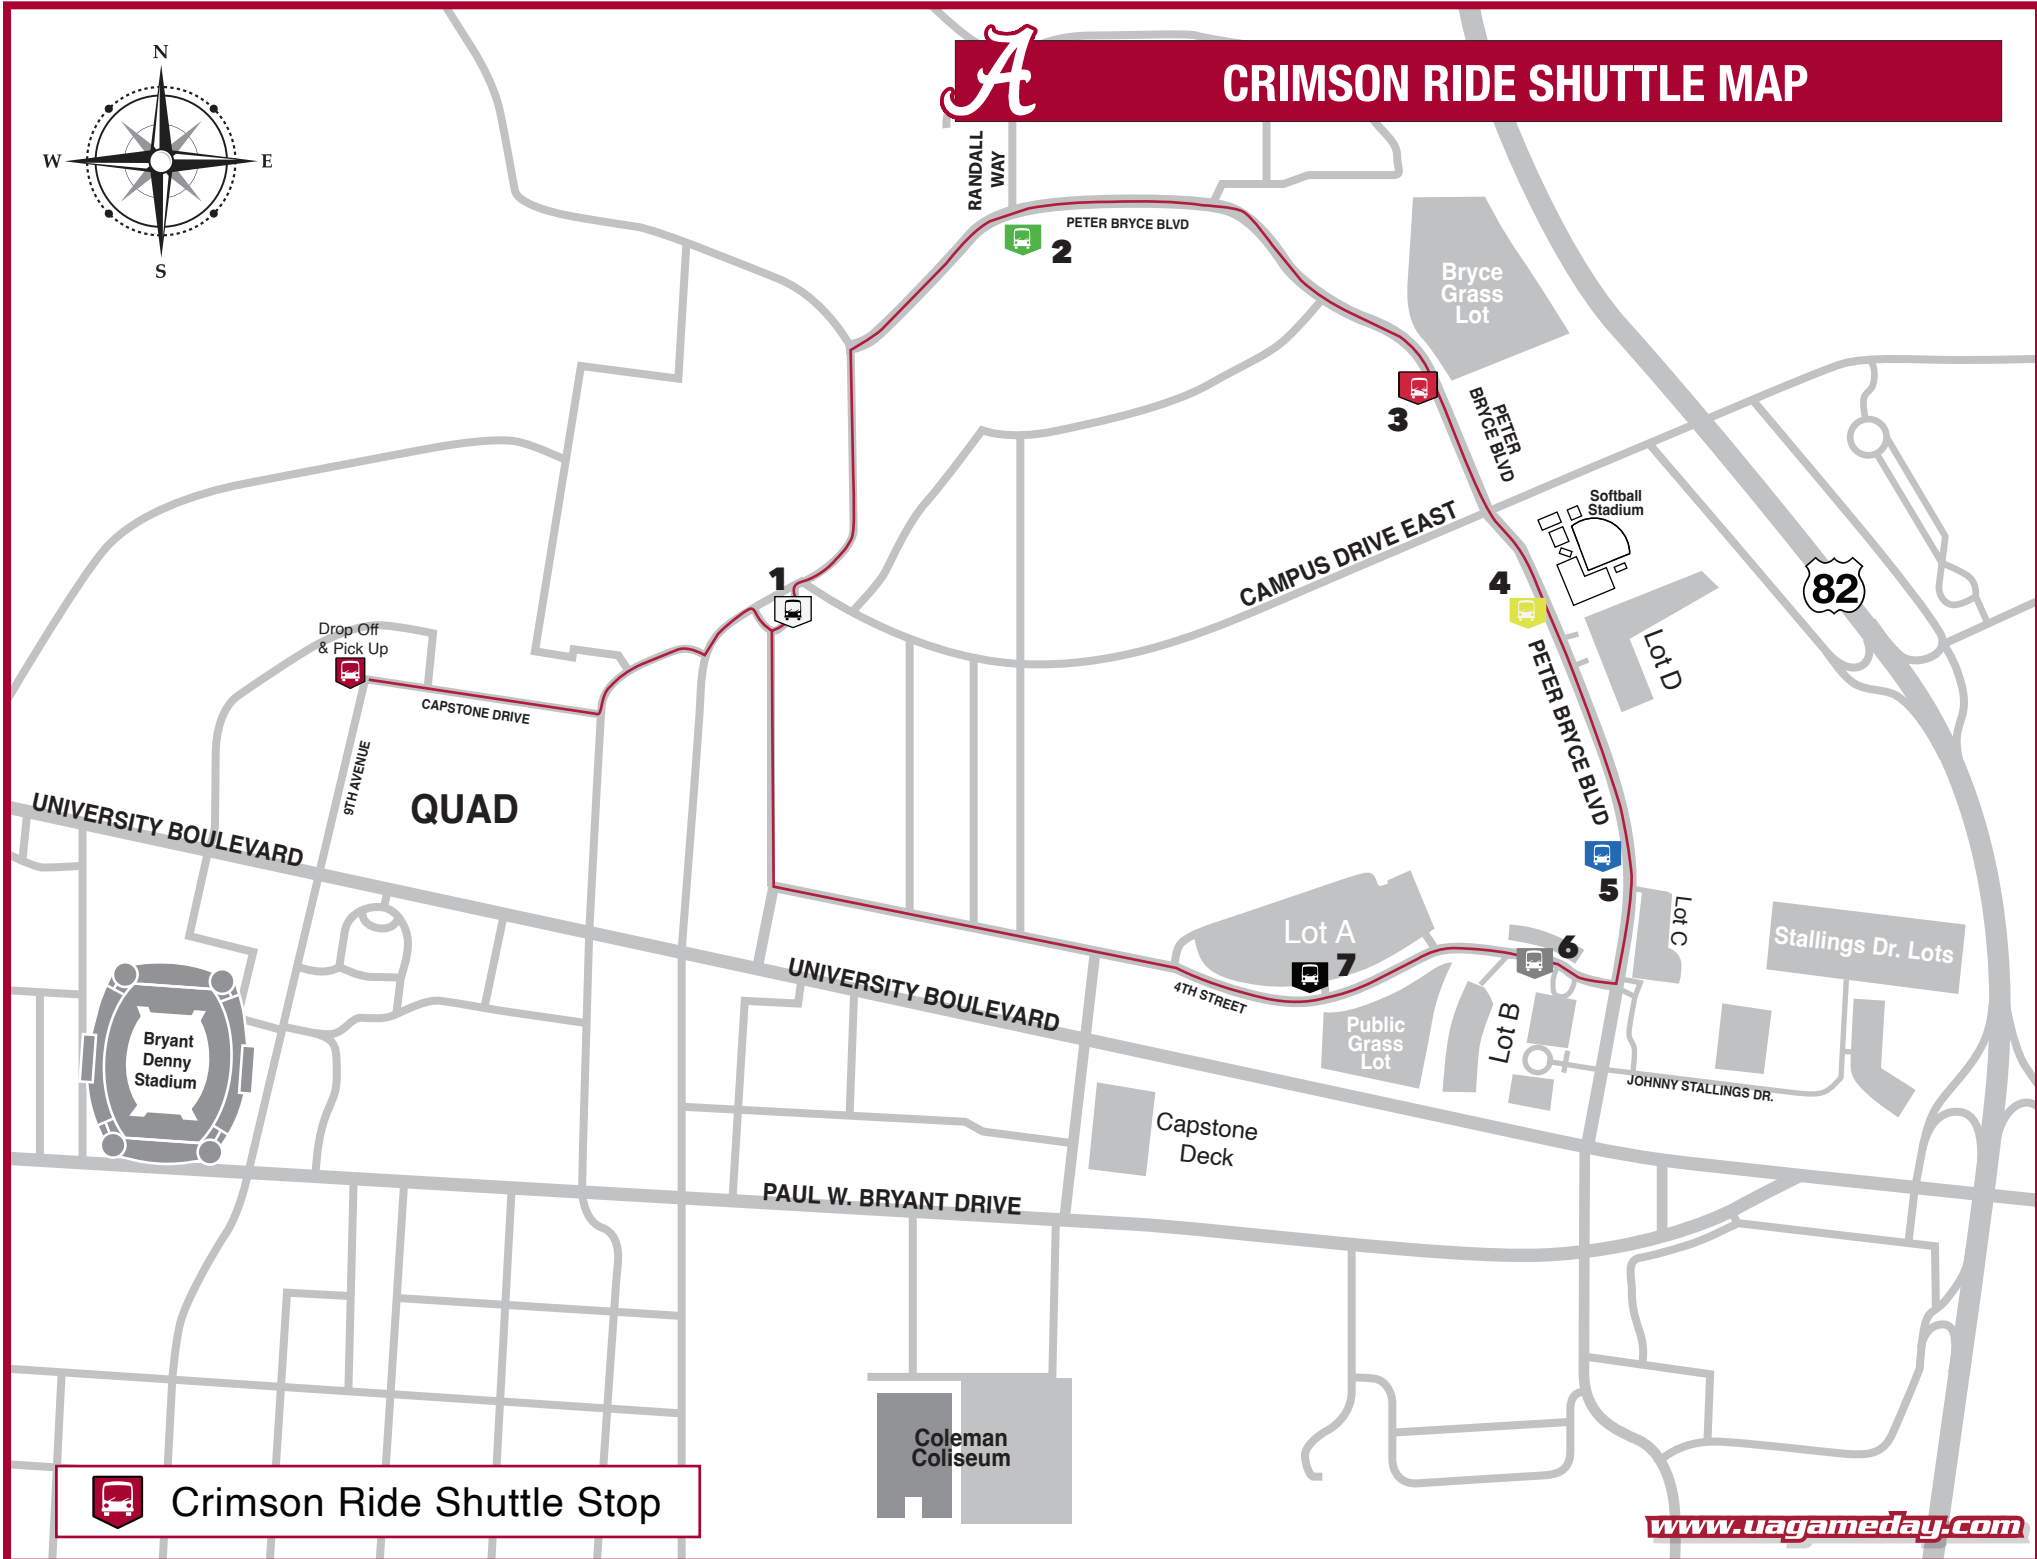

# CRIMSON RIDE SHUTTLE MAP

Crimson Ride Shuttle Stop