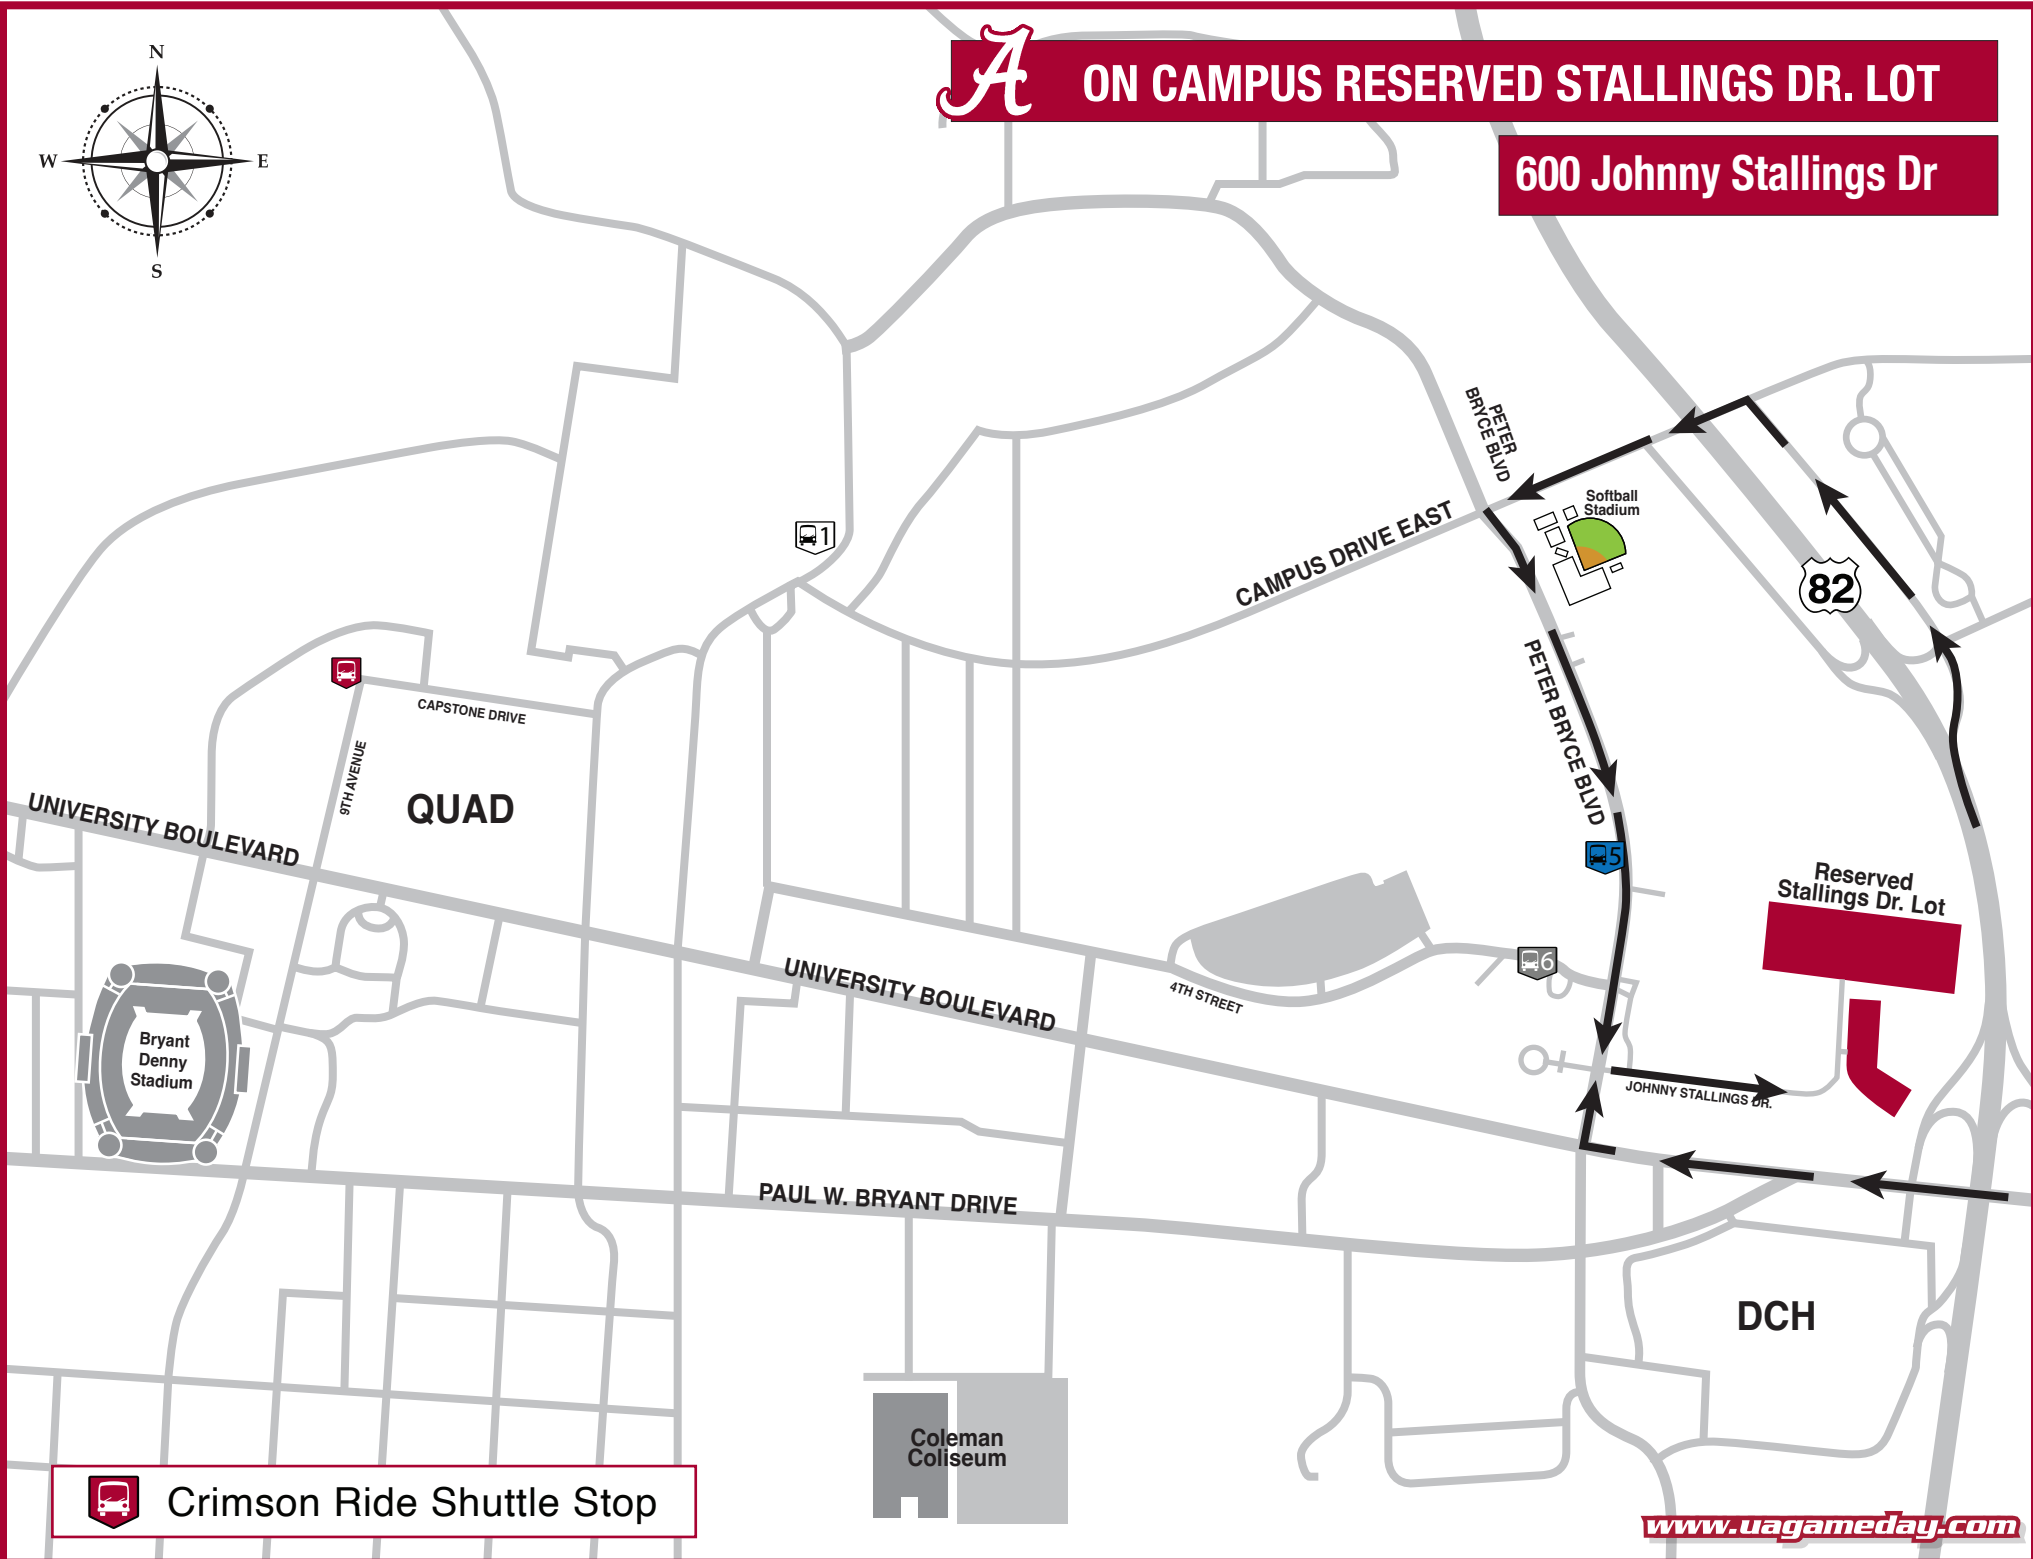

# ON CAMPUS RESERVED STALLINGS DR. LOT

600 Johnny Stallings Dr

Crimson Ride Shuttle Stop