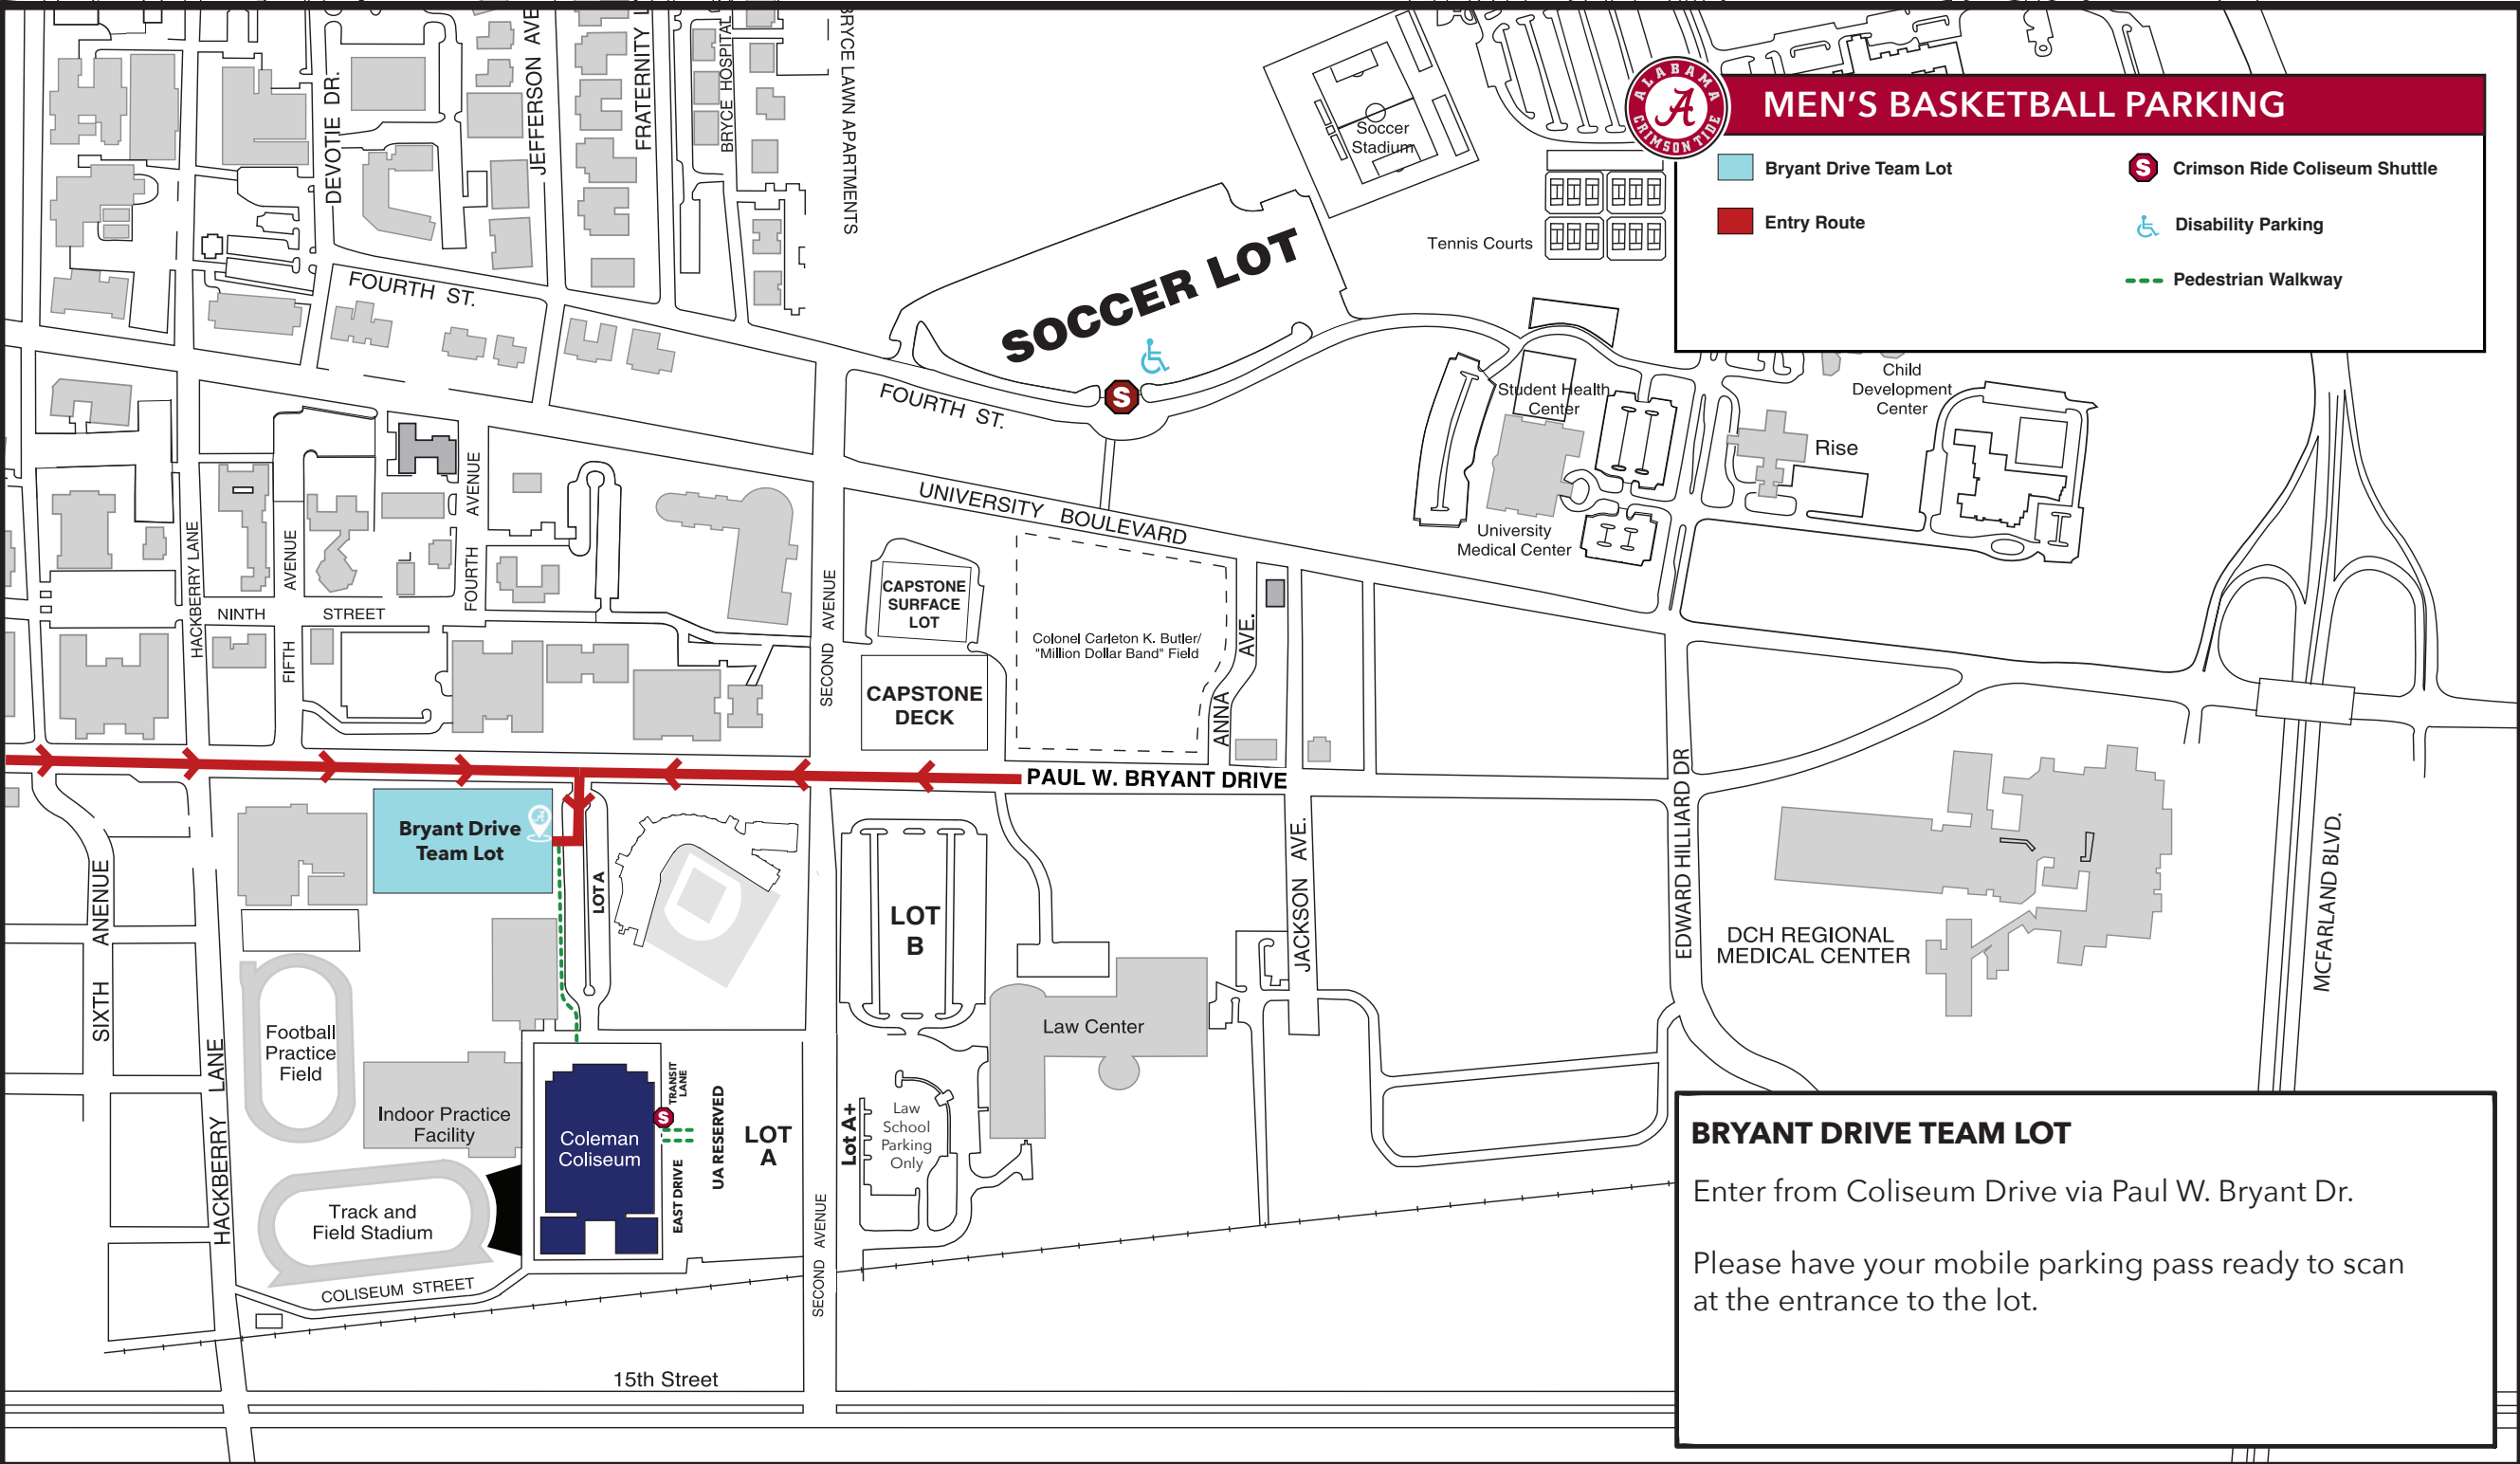

MEN'S BASKETBALL PARKING

- Bryant Drive Team Lot
- Entry Route
- Crimson Ride Coliseum Shuttle
- Disability Parking
- Pedestrian Walkway

BRYANT DRIVE TEAM LOT

Enter from Coliseum Drive via Paul W. Bryant Dr.

Please have your mobile parking pass ready to scan at the entrance to the lot.