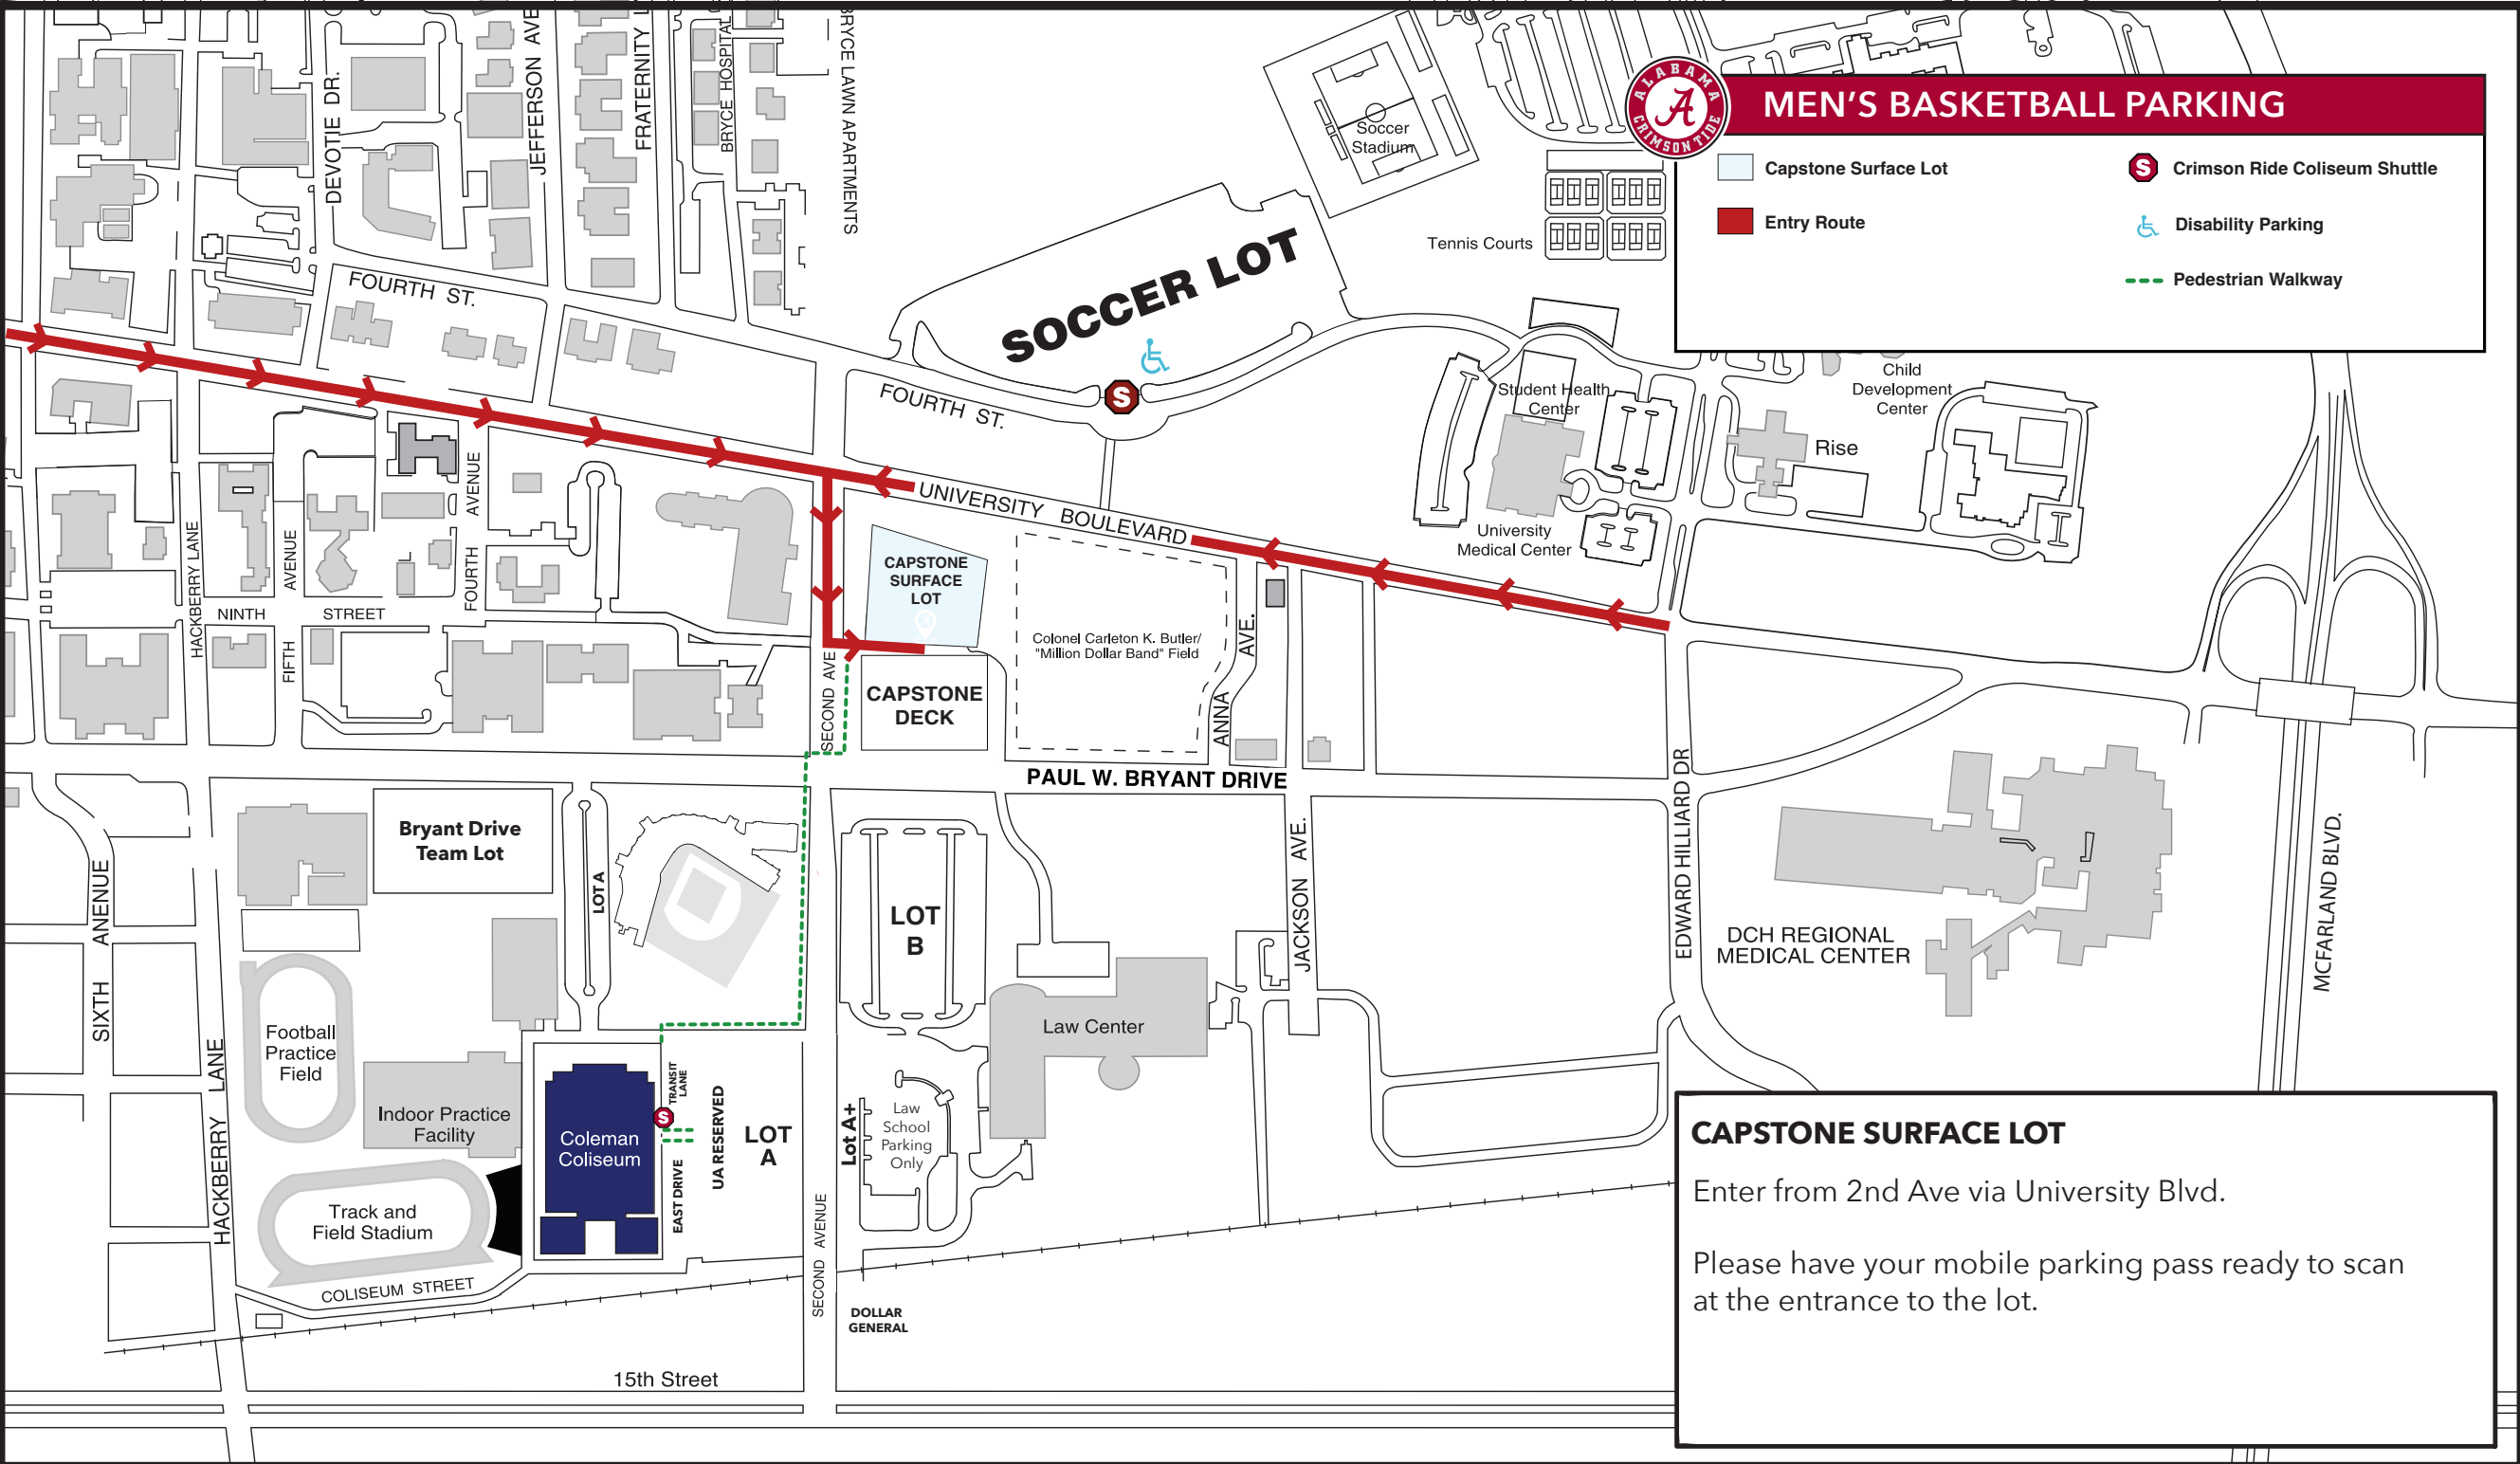

MEN'S BASKETBALL PARKING

- Capstone Surface Lot
- Entry Route
- Crimson Ride Coliseum Shuttle
- Disability Parking
- Pedestrian Walkway

CAPSTONE SURFACE LOT

Enter from 2nd Ave via University Blvd.

Please have your mobile parking pass ready to scan at the entrance to the lot.