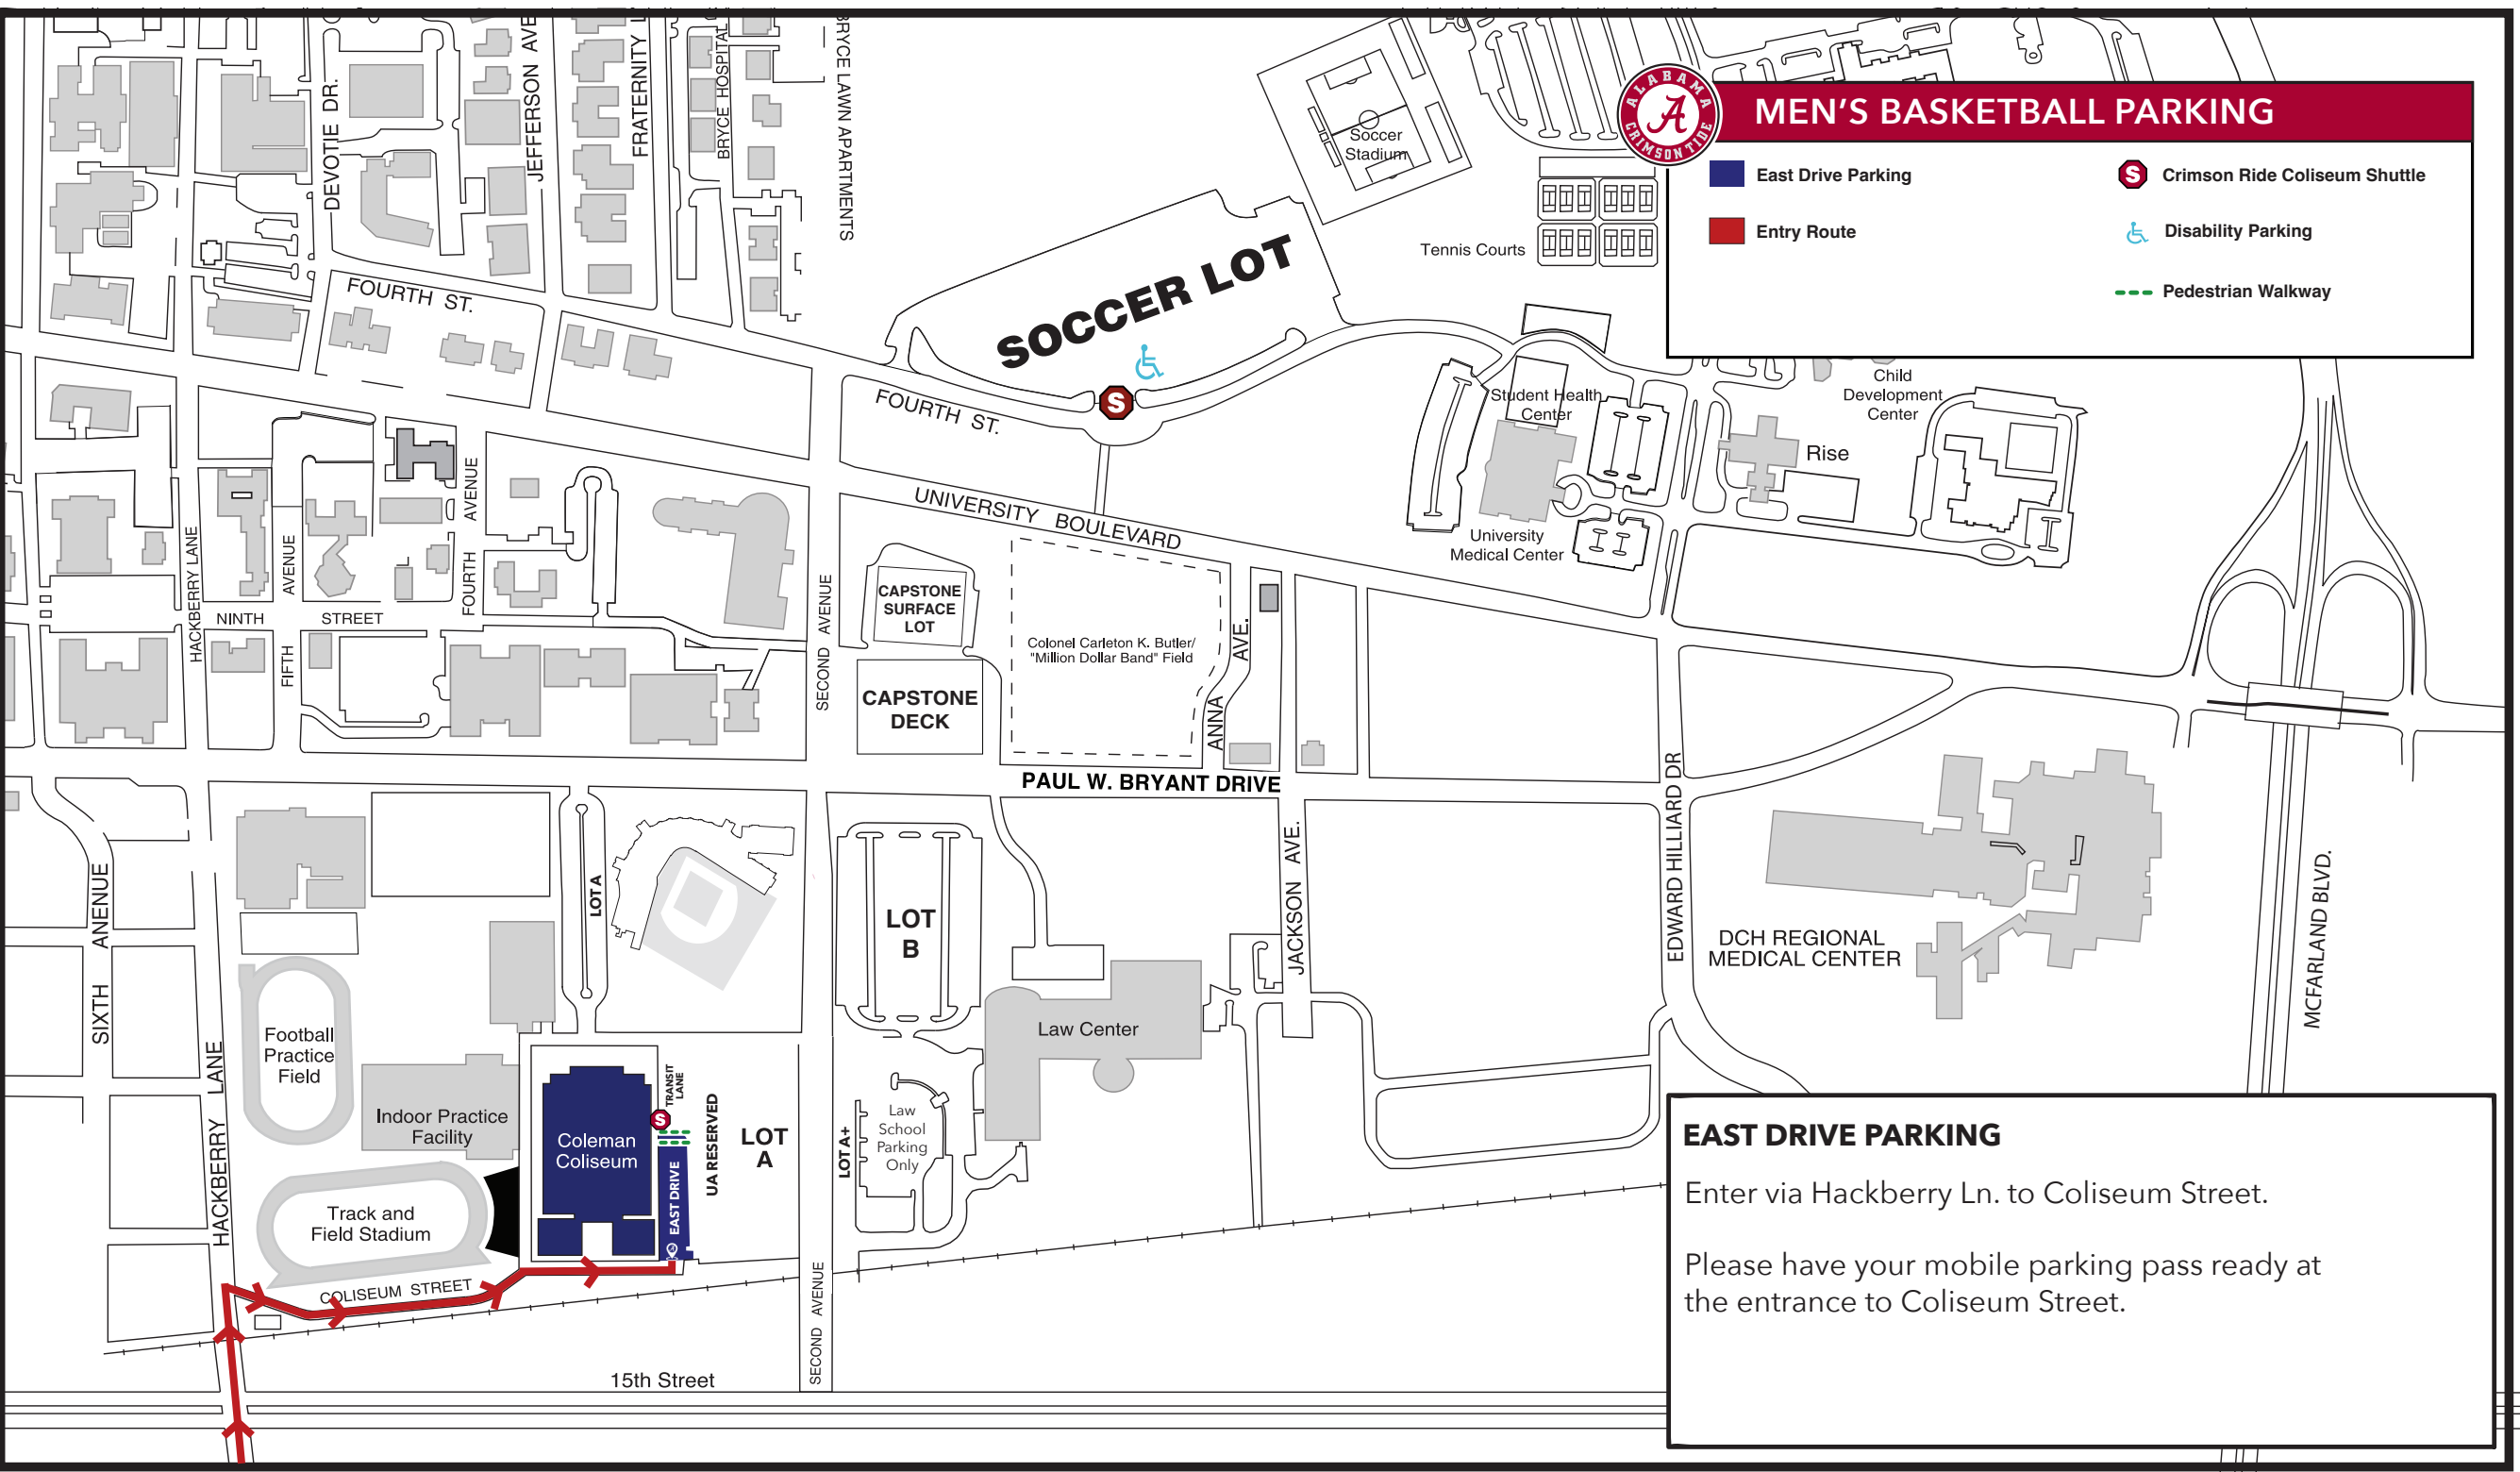

MEN'S BASKETBALL PARKING

- East Drive Parking
- Entry Route
- Crimson Ride Coliseum Shuttle
- Disability Parking
- Pedestrian Walkway

EAST DRIVE PARKING

Enter via Hackberry Ln. to Coliseum Street.

Please have your mobile parking pass ready at the entrance to Coliseum Street.