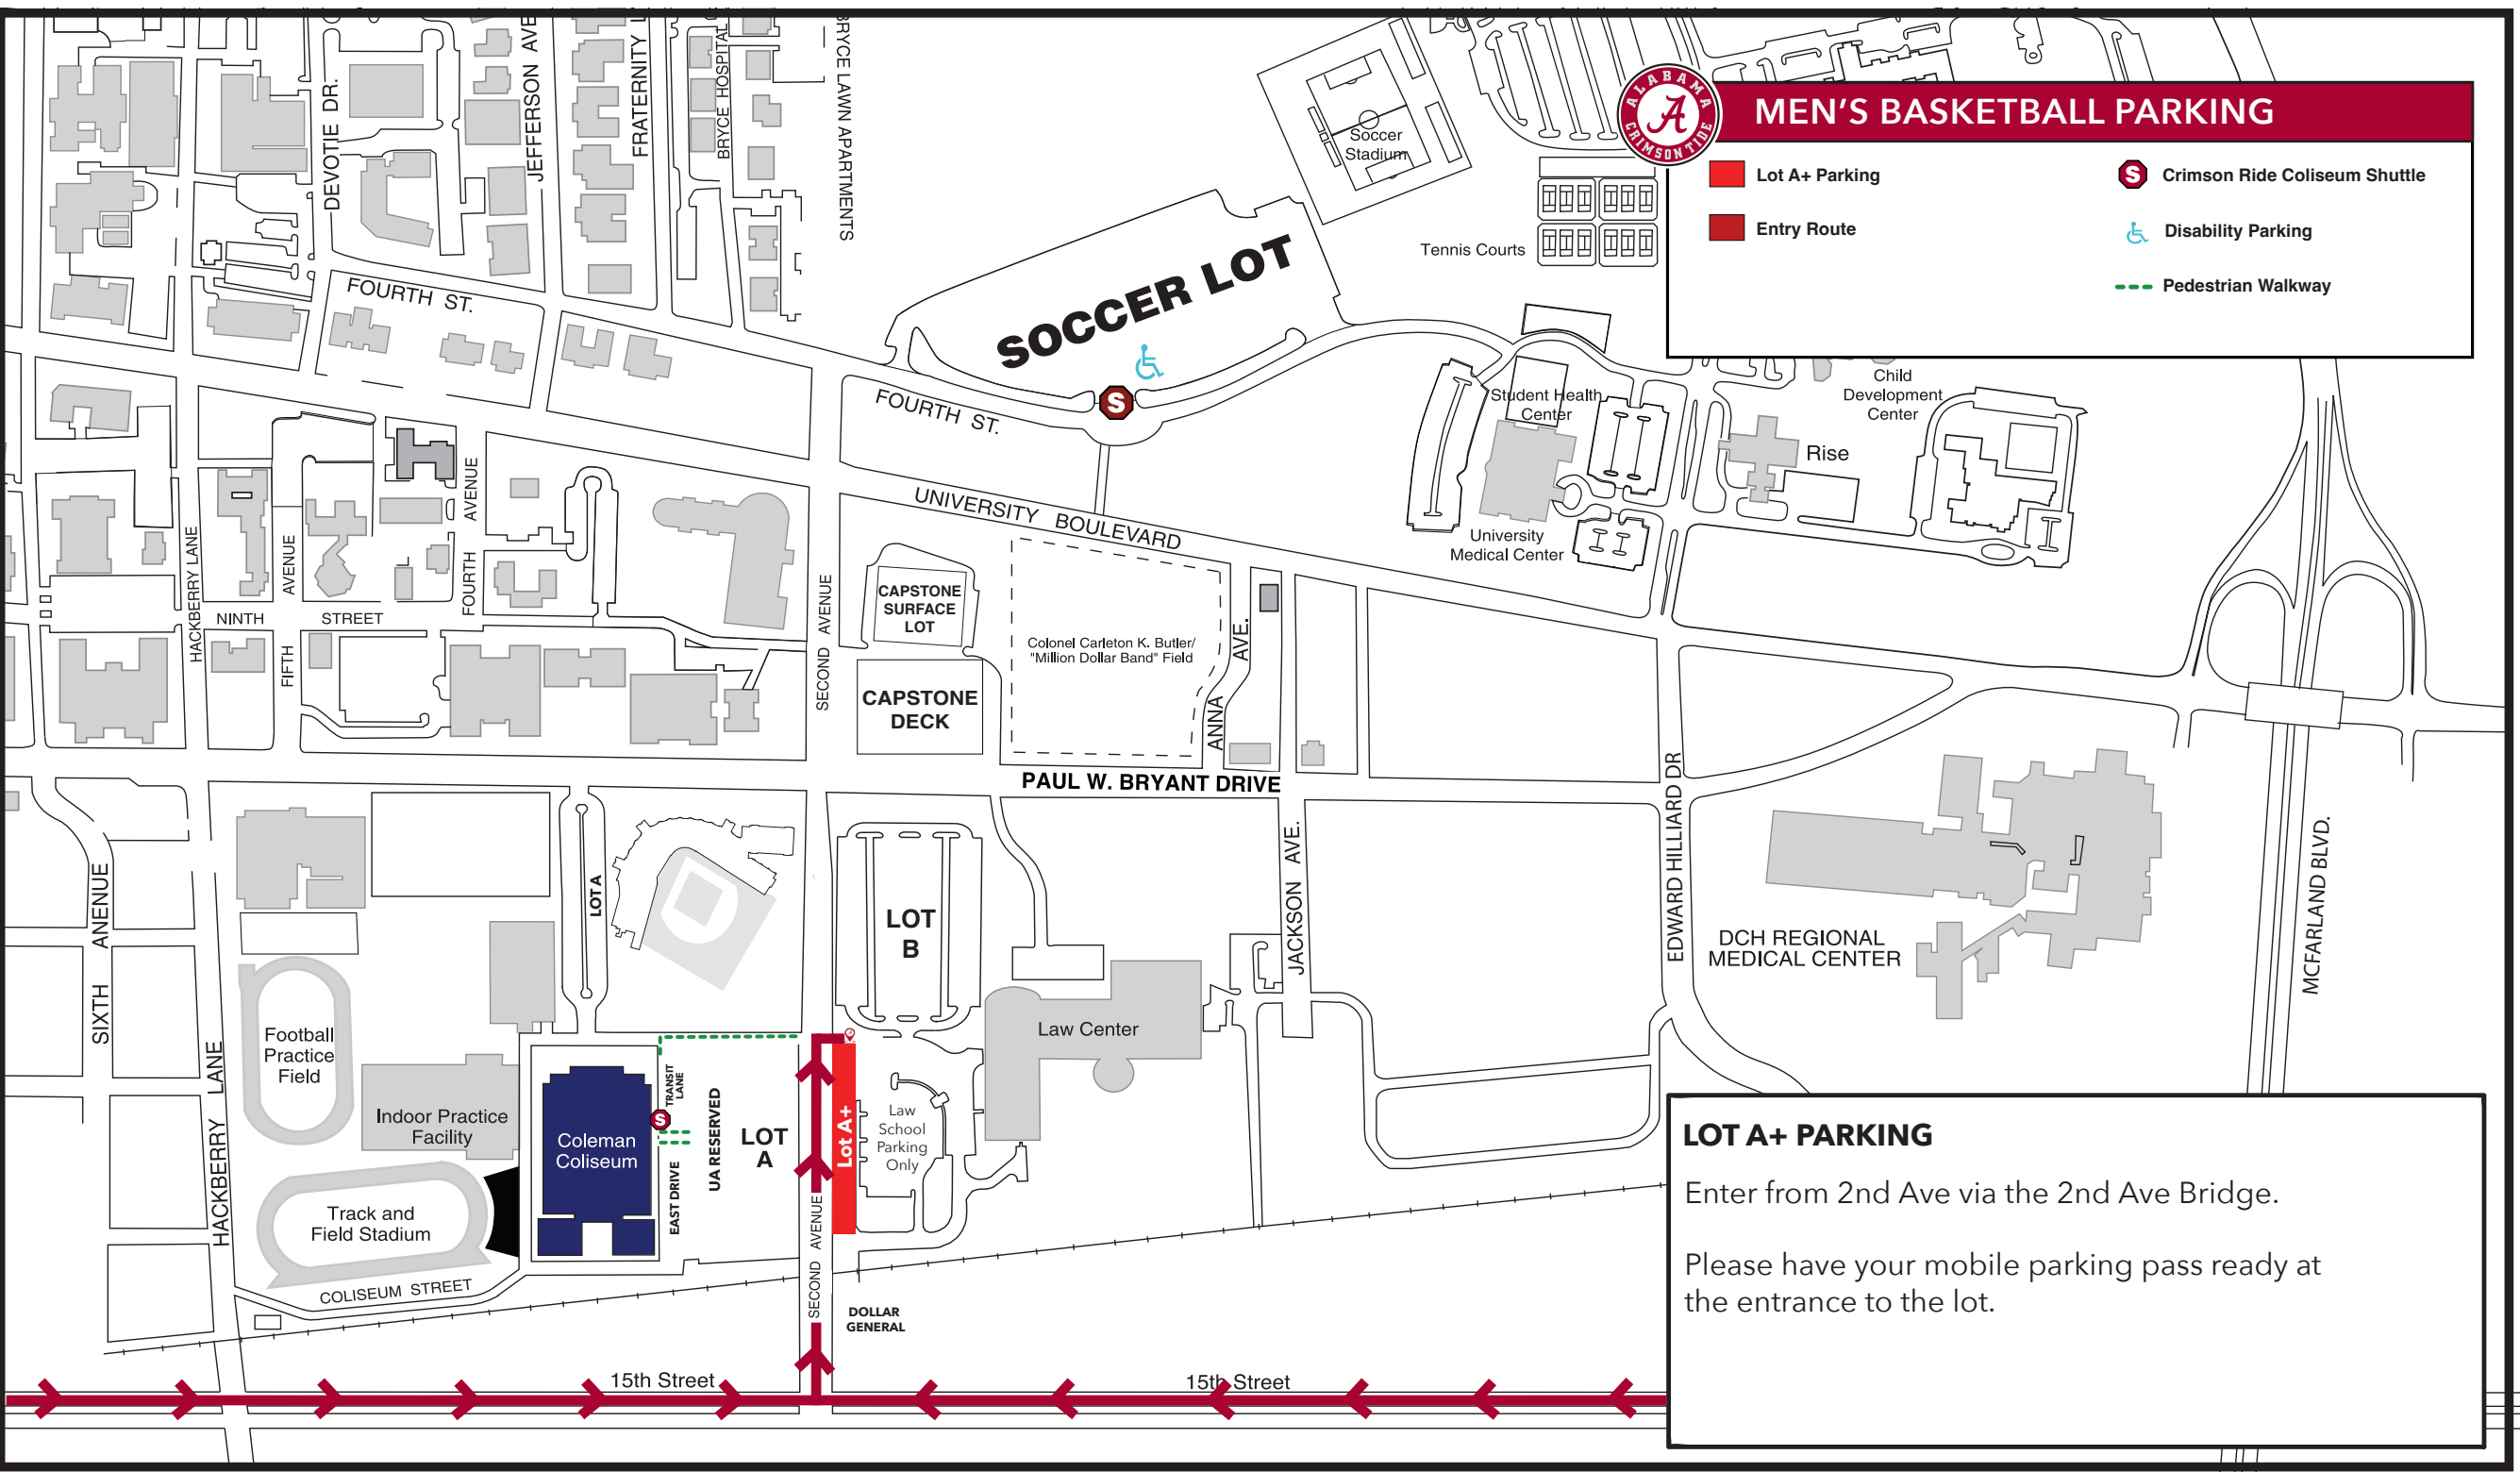

MEN'S BASKETBALL PARKING

- Lot A+ Parking
- Entry Route
- Crimson Ride Coliseum Shuttle
- Disability Parking
- Pedestrian Walkway

LOT A+ PARKING

Enter from 2nd Ave via the 2nd Ave Bridge.

Please have your mobile parking pass ready at the entrance to the lot.