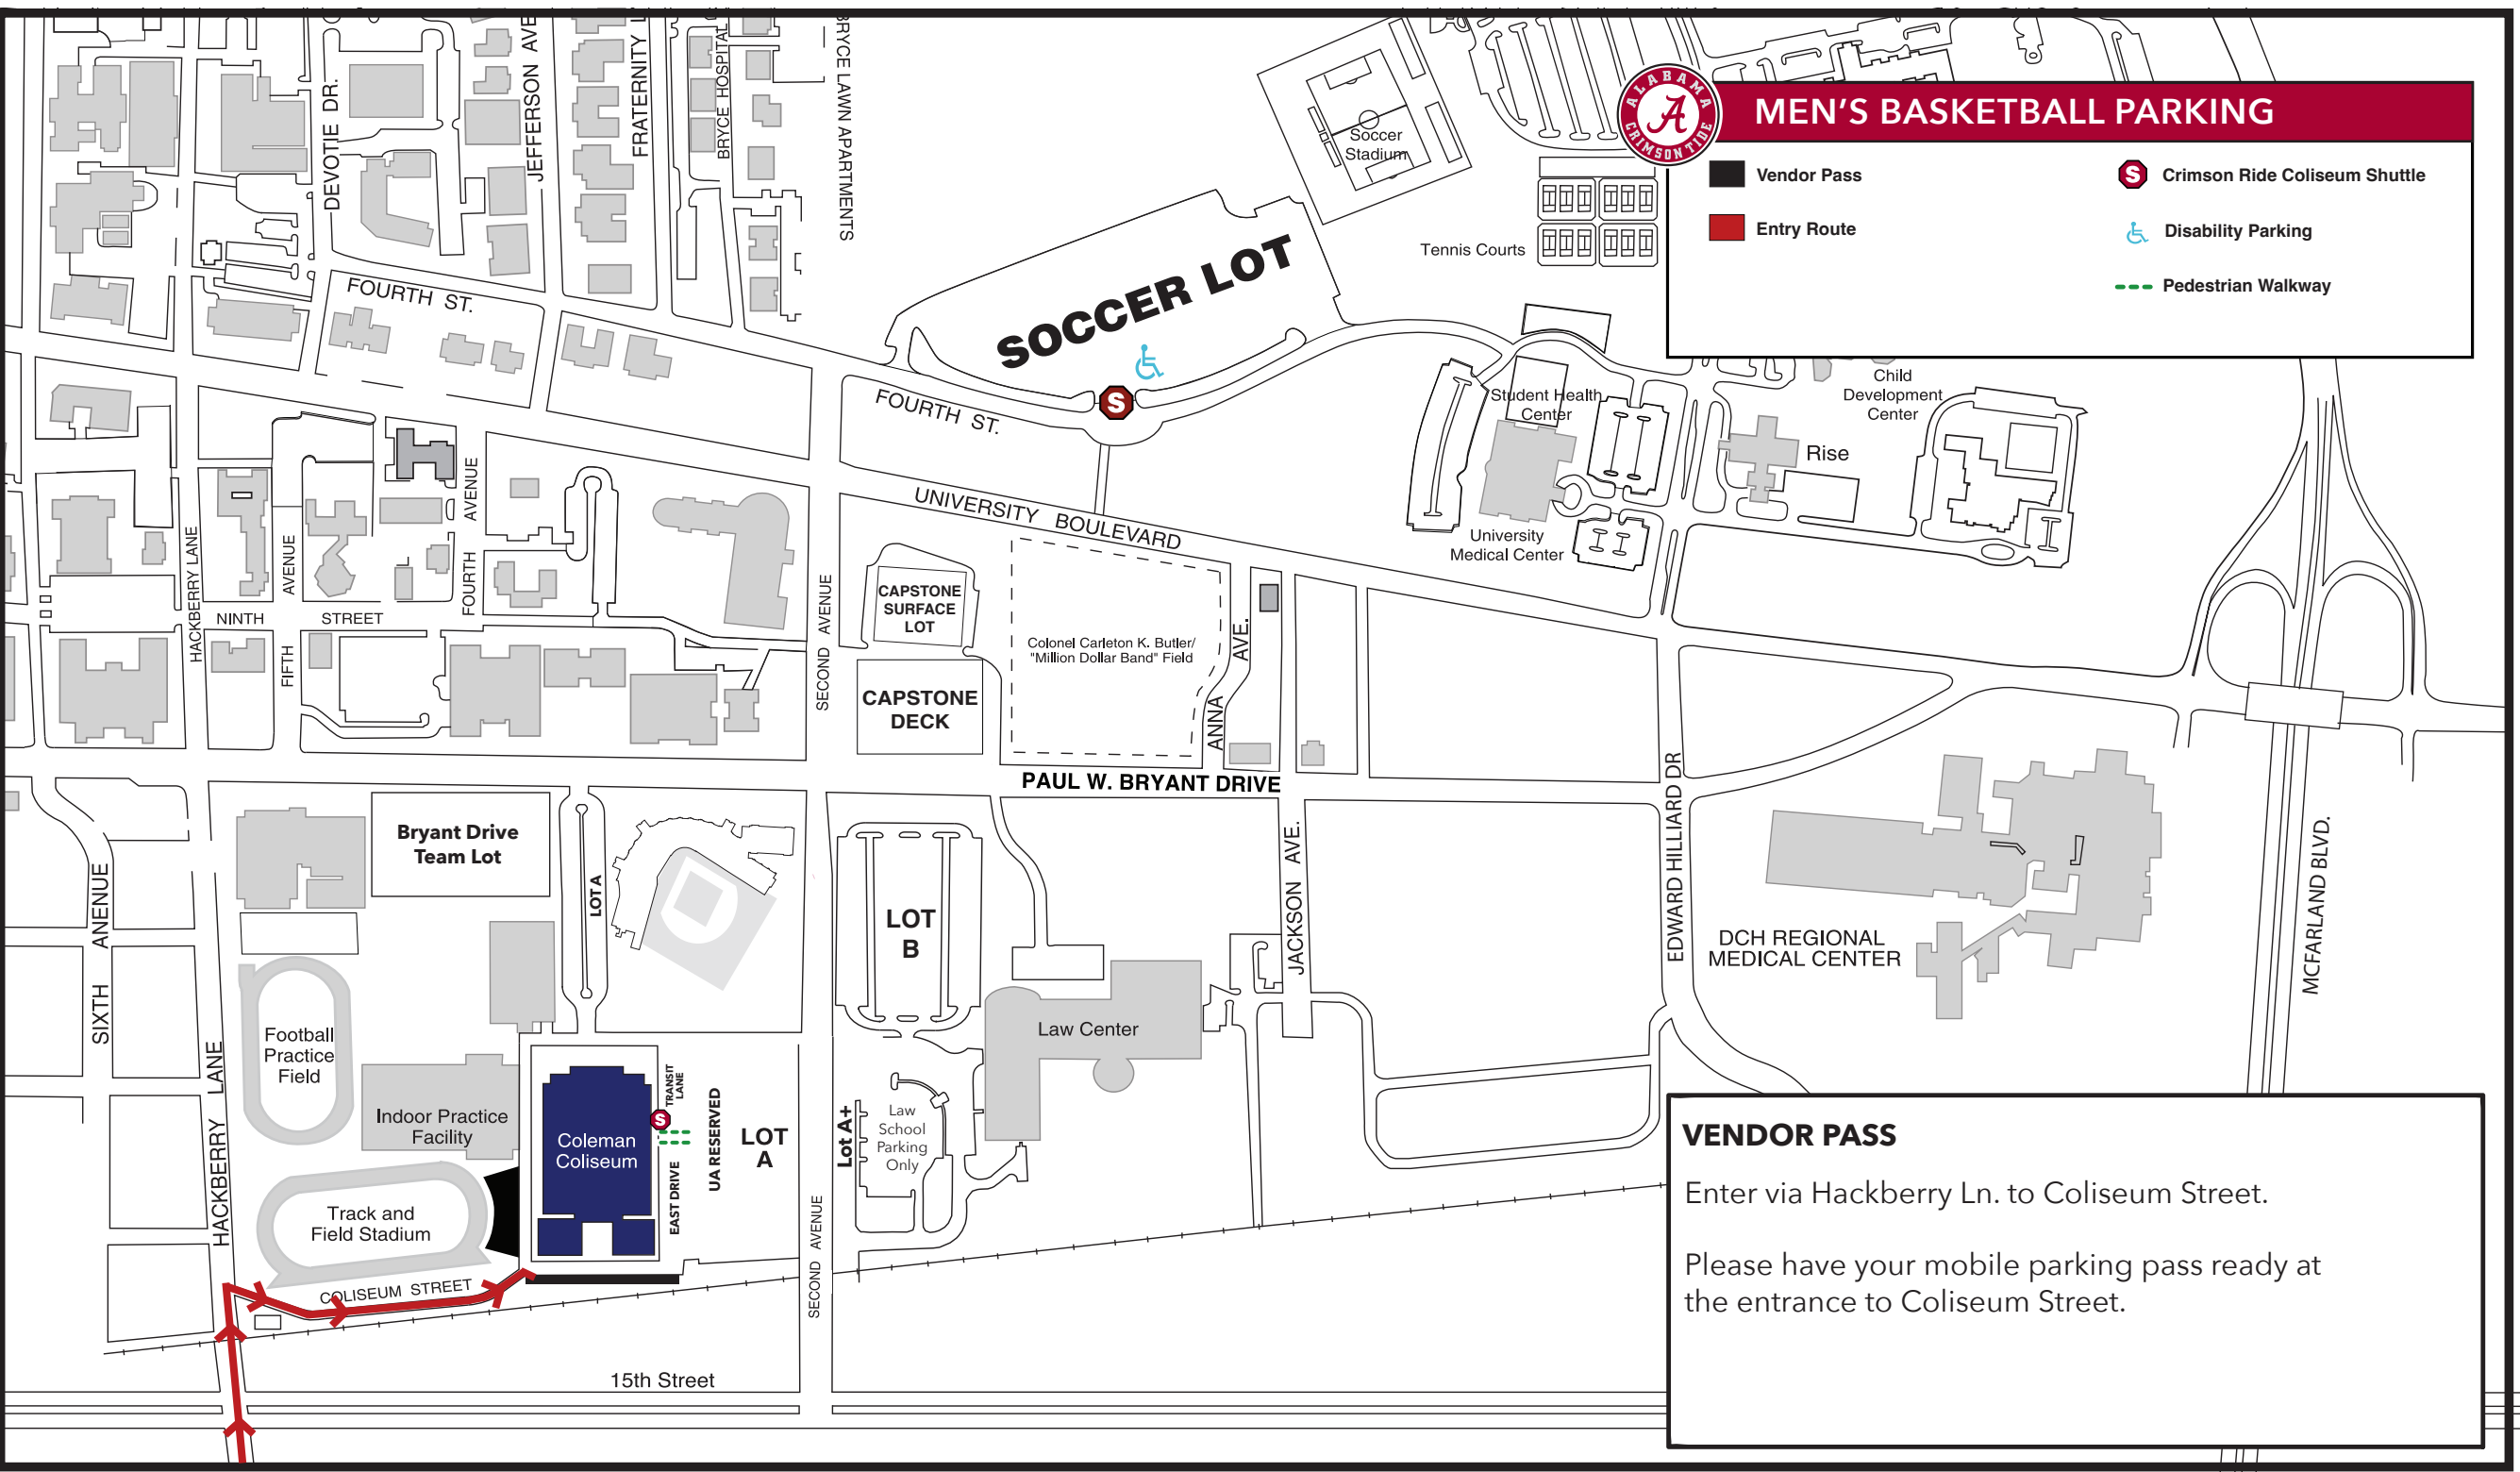

MEN'S BASKETBALL PARKING

- Vendor Pass
- Entry Route
- S Crimson Ride Coliseum Shuttle
- ♿ Disability Parking
- Pedestrian Walkway

VENDOR PASS

Enter via Hackberry Ln. to Coliseum Street.

Please have your mobile parking pass ready at the entrance to Coliseum Street.