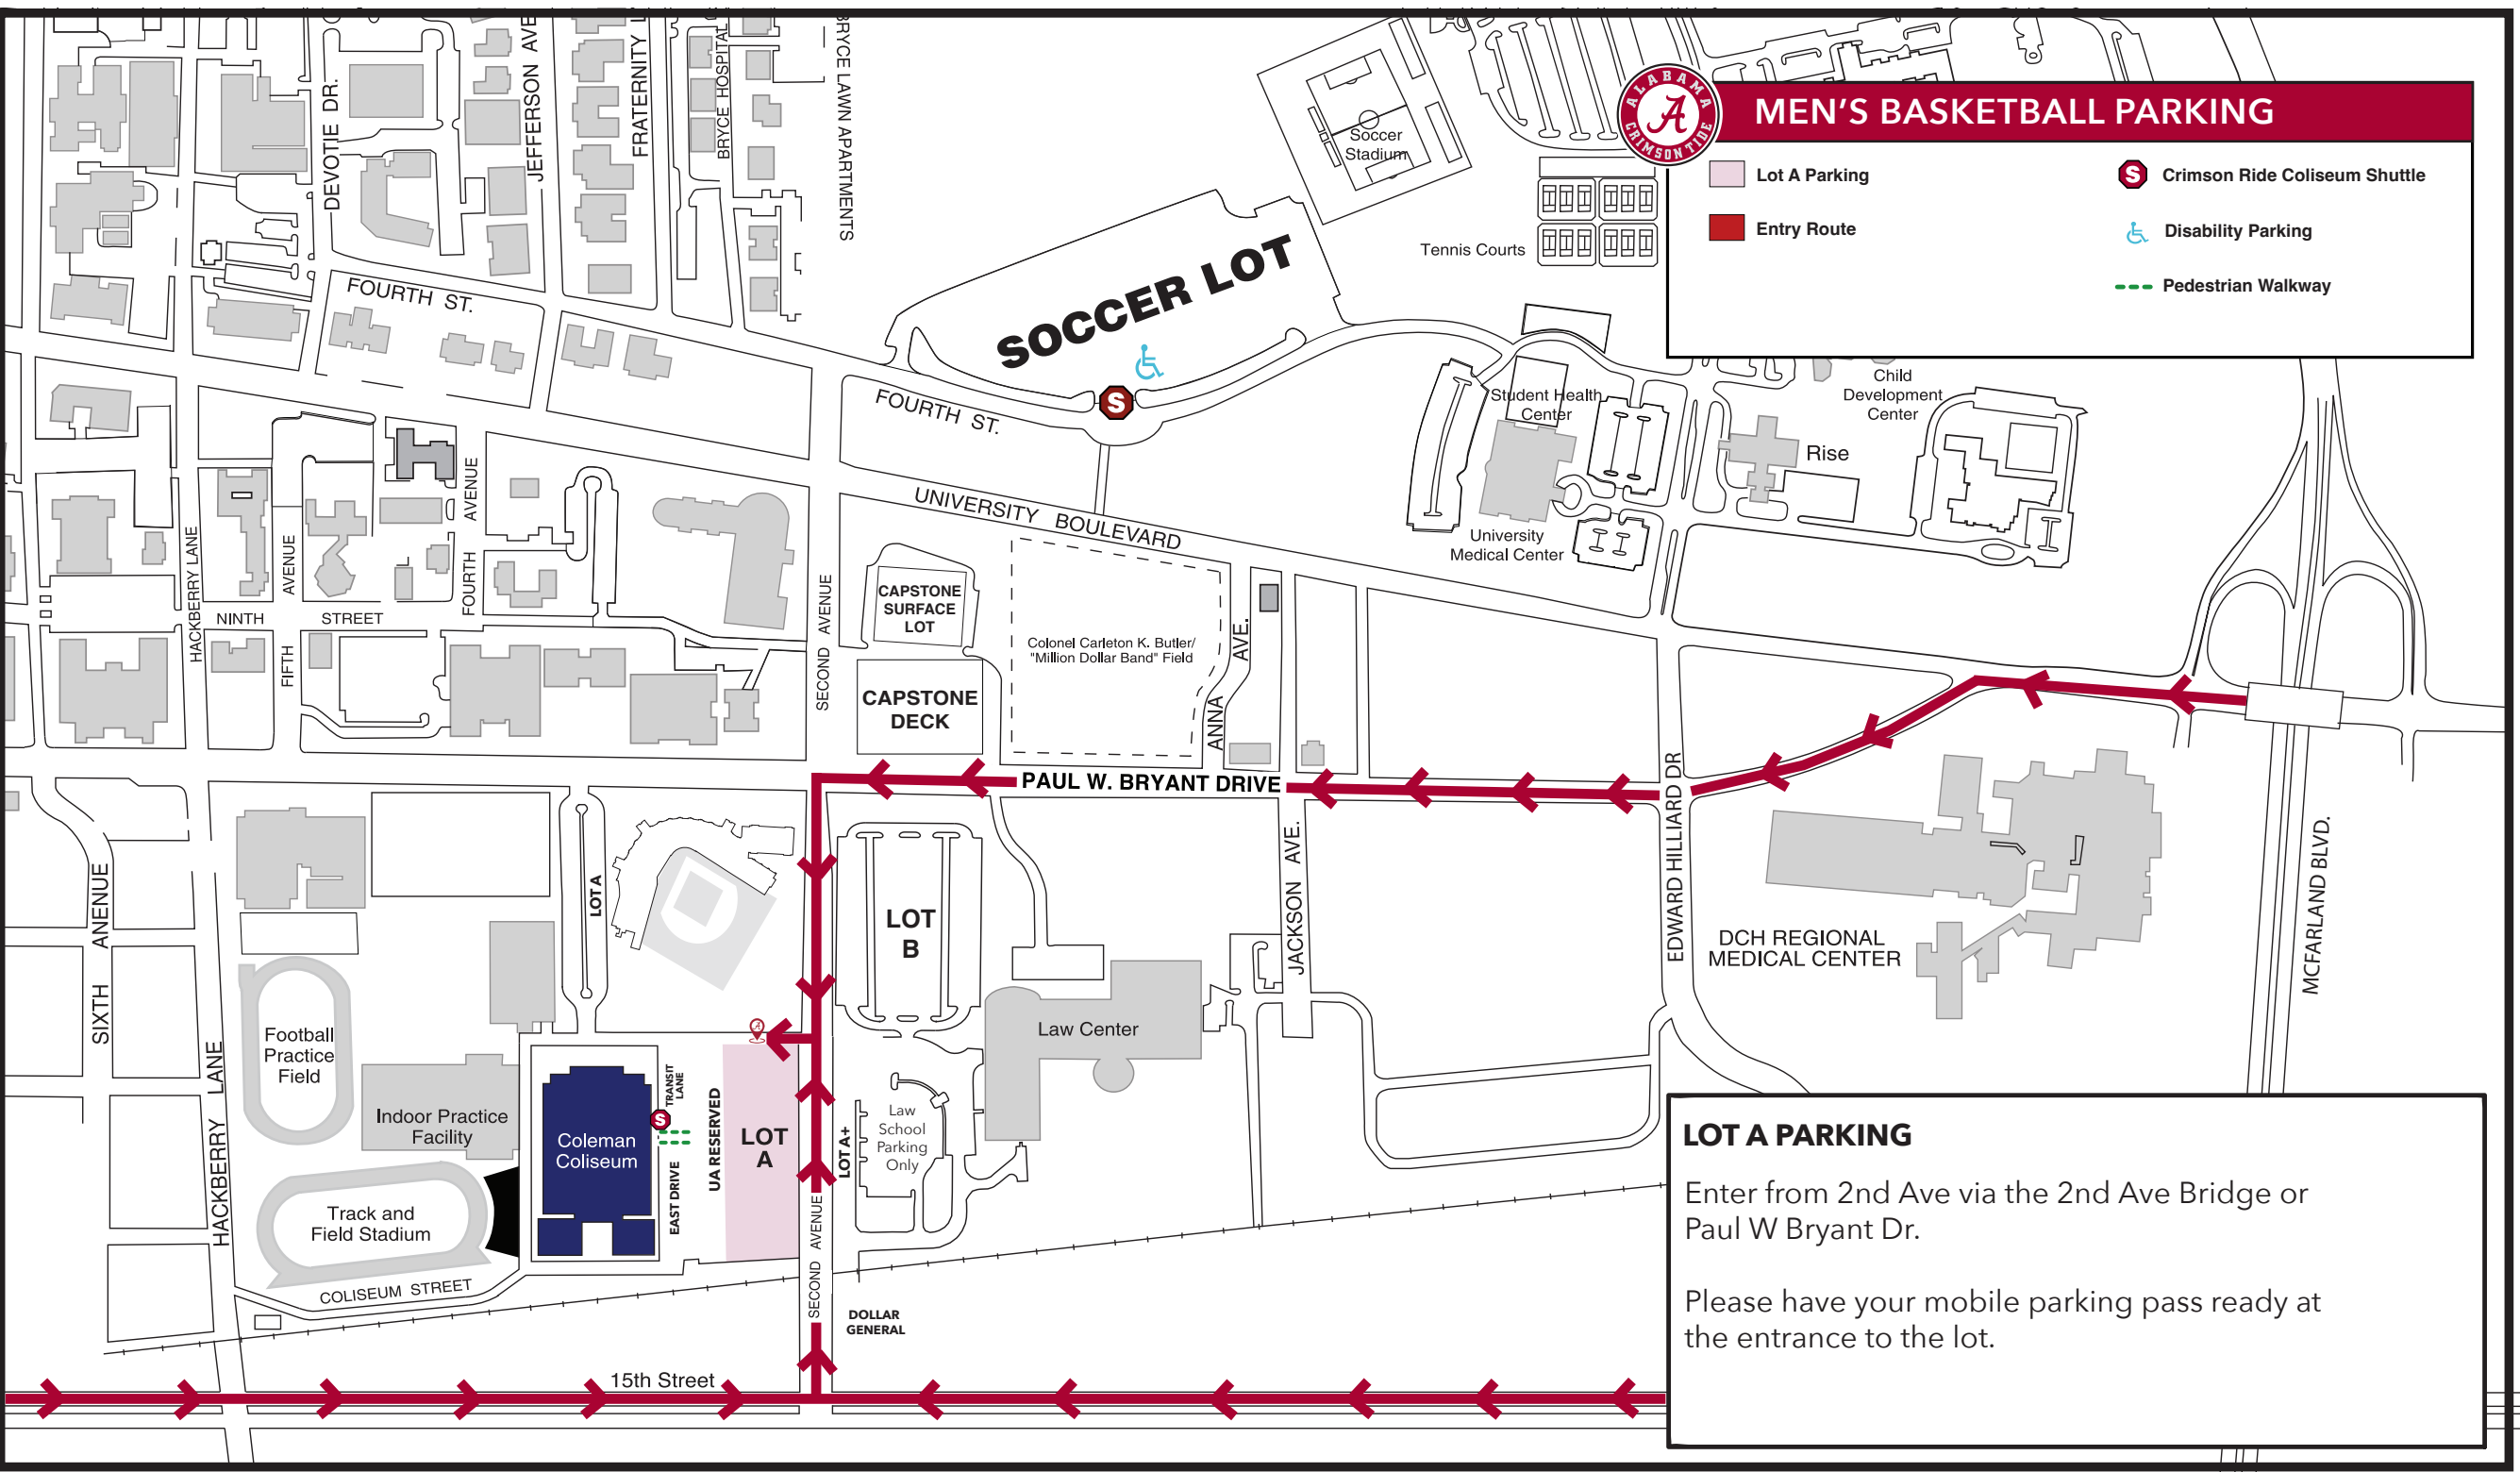

# MEN'S BASKETBALL PARKING

- Lot A Parking
- Entry Route
- Crimson Ride Coliseum Shuttle
- Disability Parking
- Pedestrian Walkway

**LOT A PARKING**

Enter from 2nd Ave via the 2nd Ave Bridge or Paul W Bryant Dr.

Please have your mobile parking pass ready at the entrance to the lot.