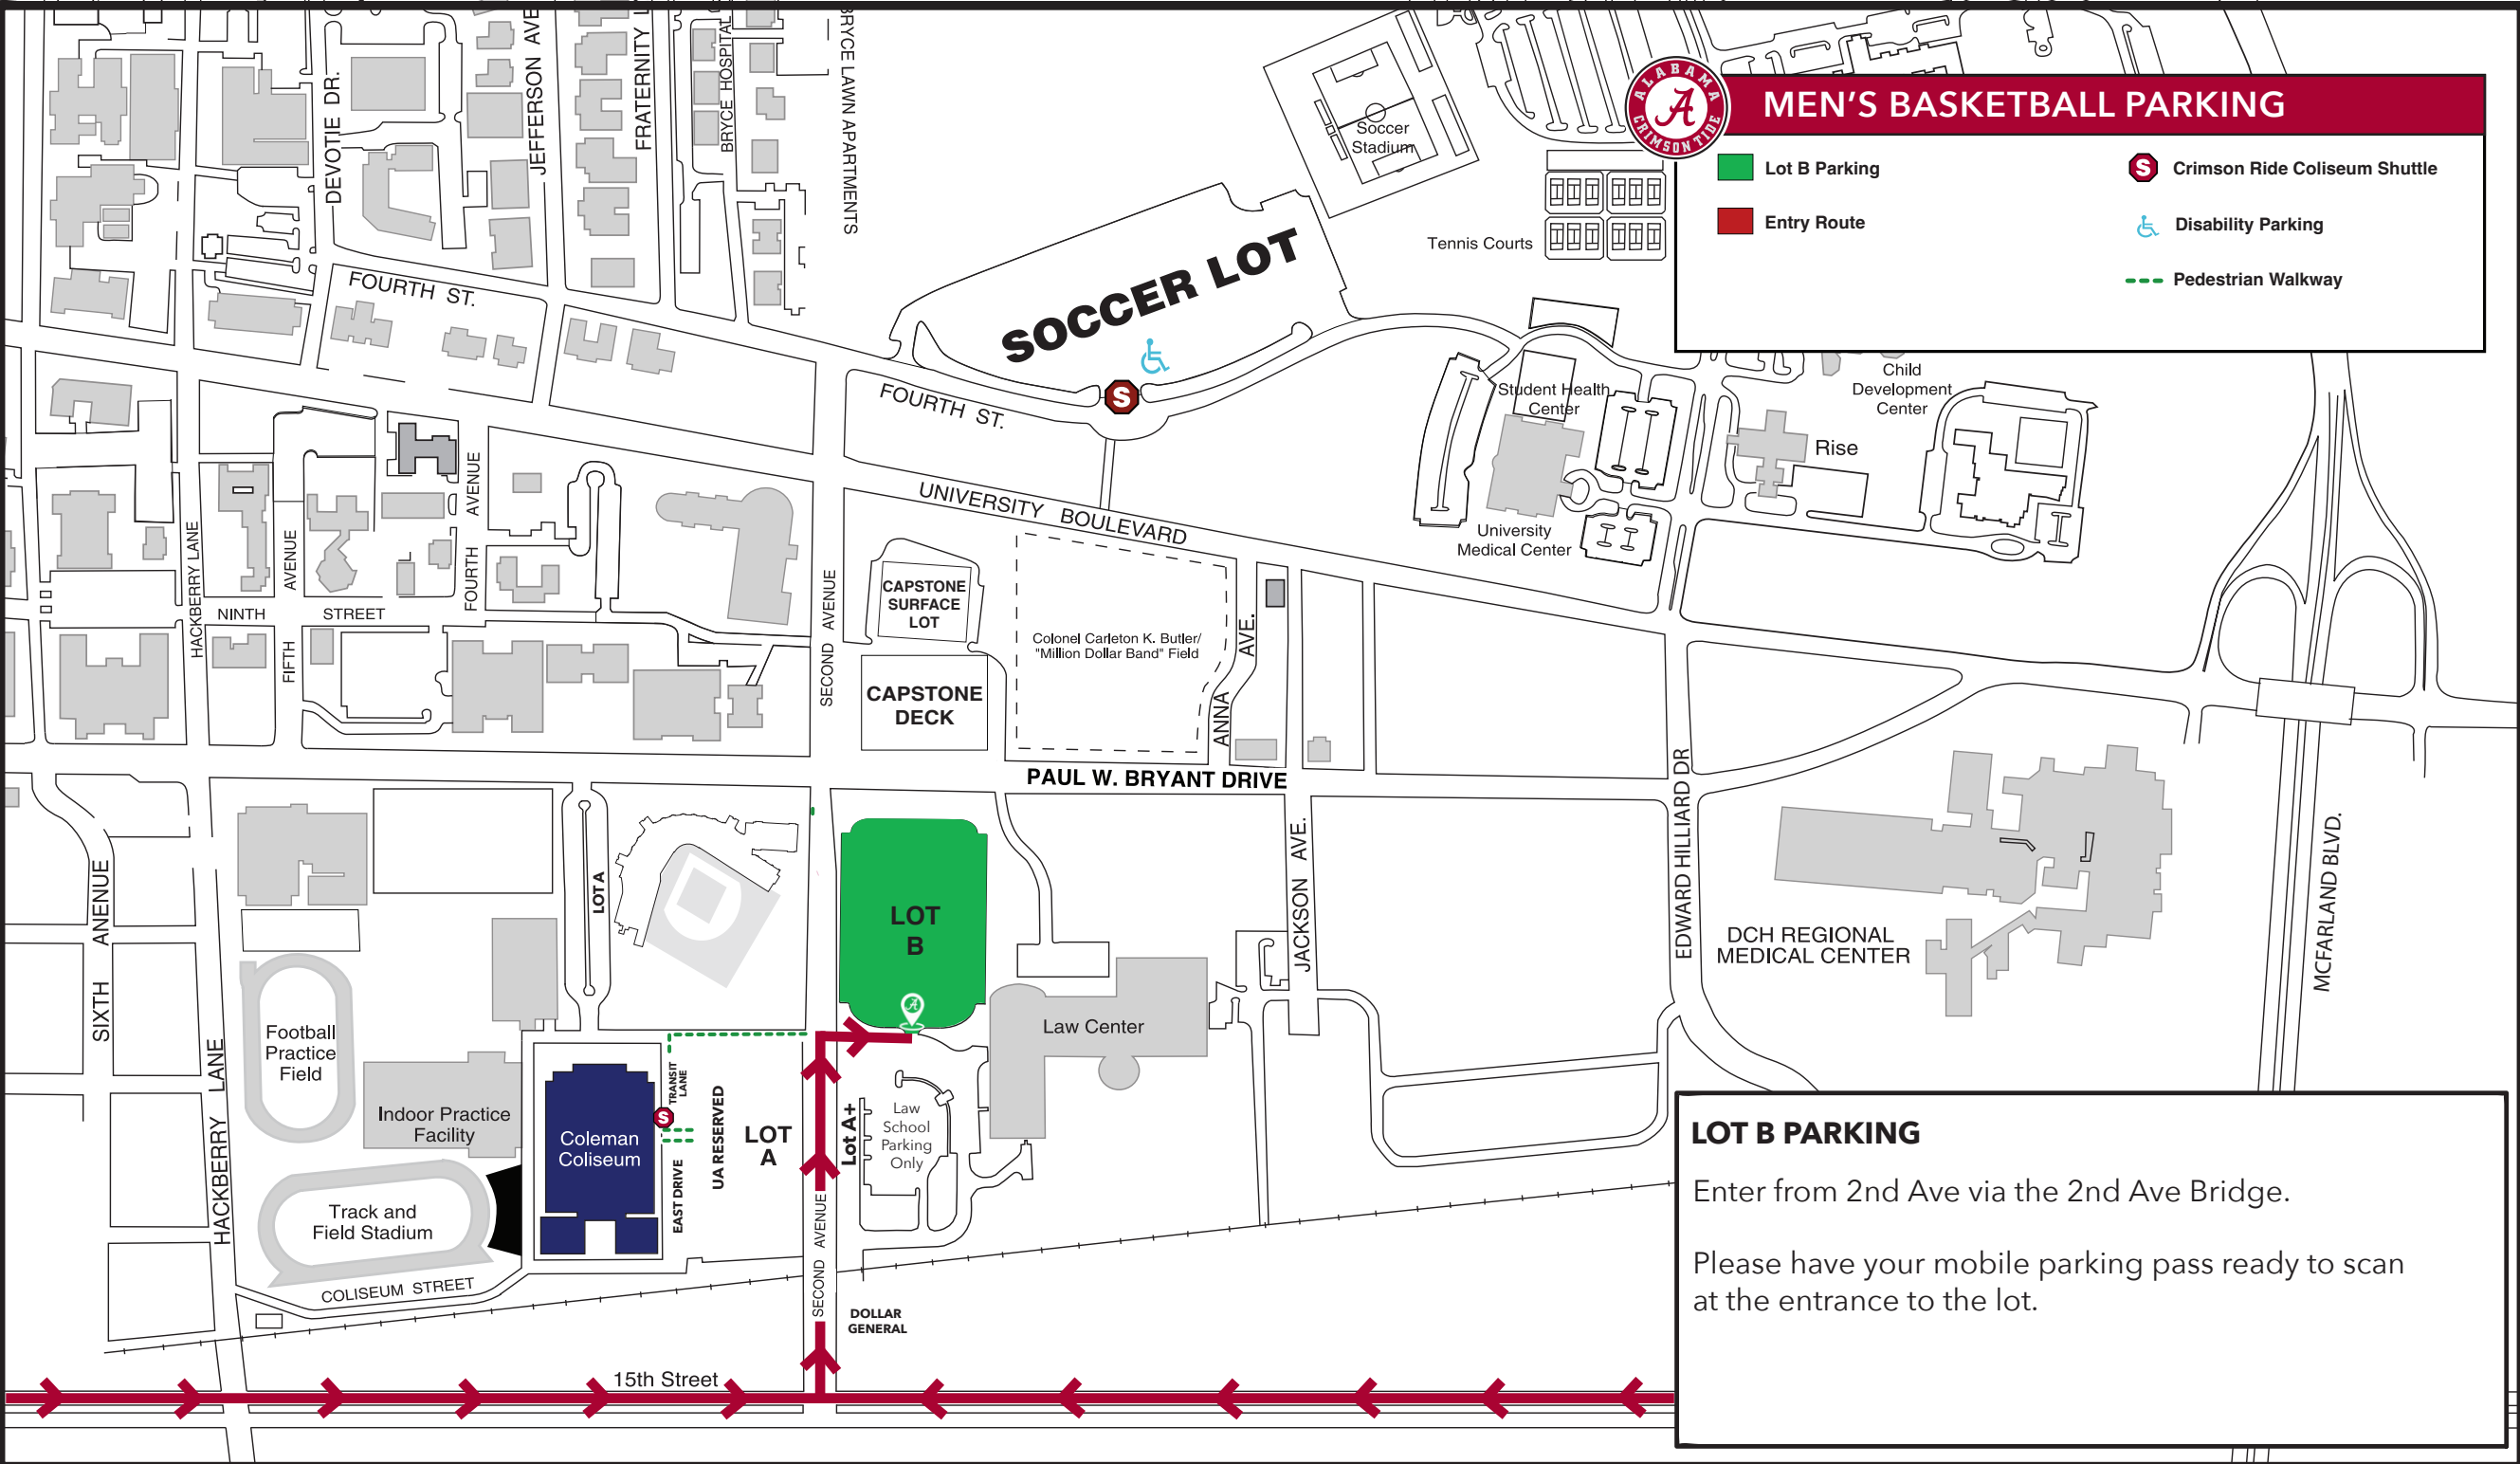

MEN'S BASKETBALL PARKING

- Lot B Parking
- Entry Route
- Crimson Ride Coliseum Shuttle
- Disability Parking
- Pedestrian Walkway

LOT B PARKING

Enter from 2nd Ave via the 2nd Ave Bridge.

Please have your mobile parking pass ready to scan at the entrance to the lot.