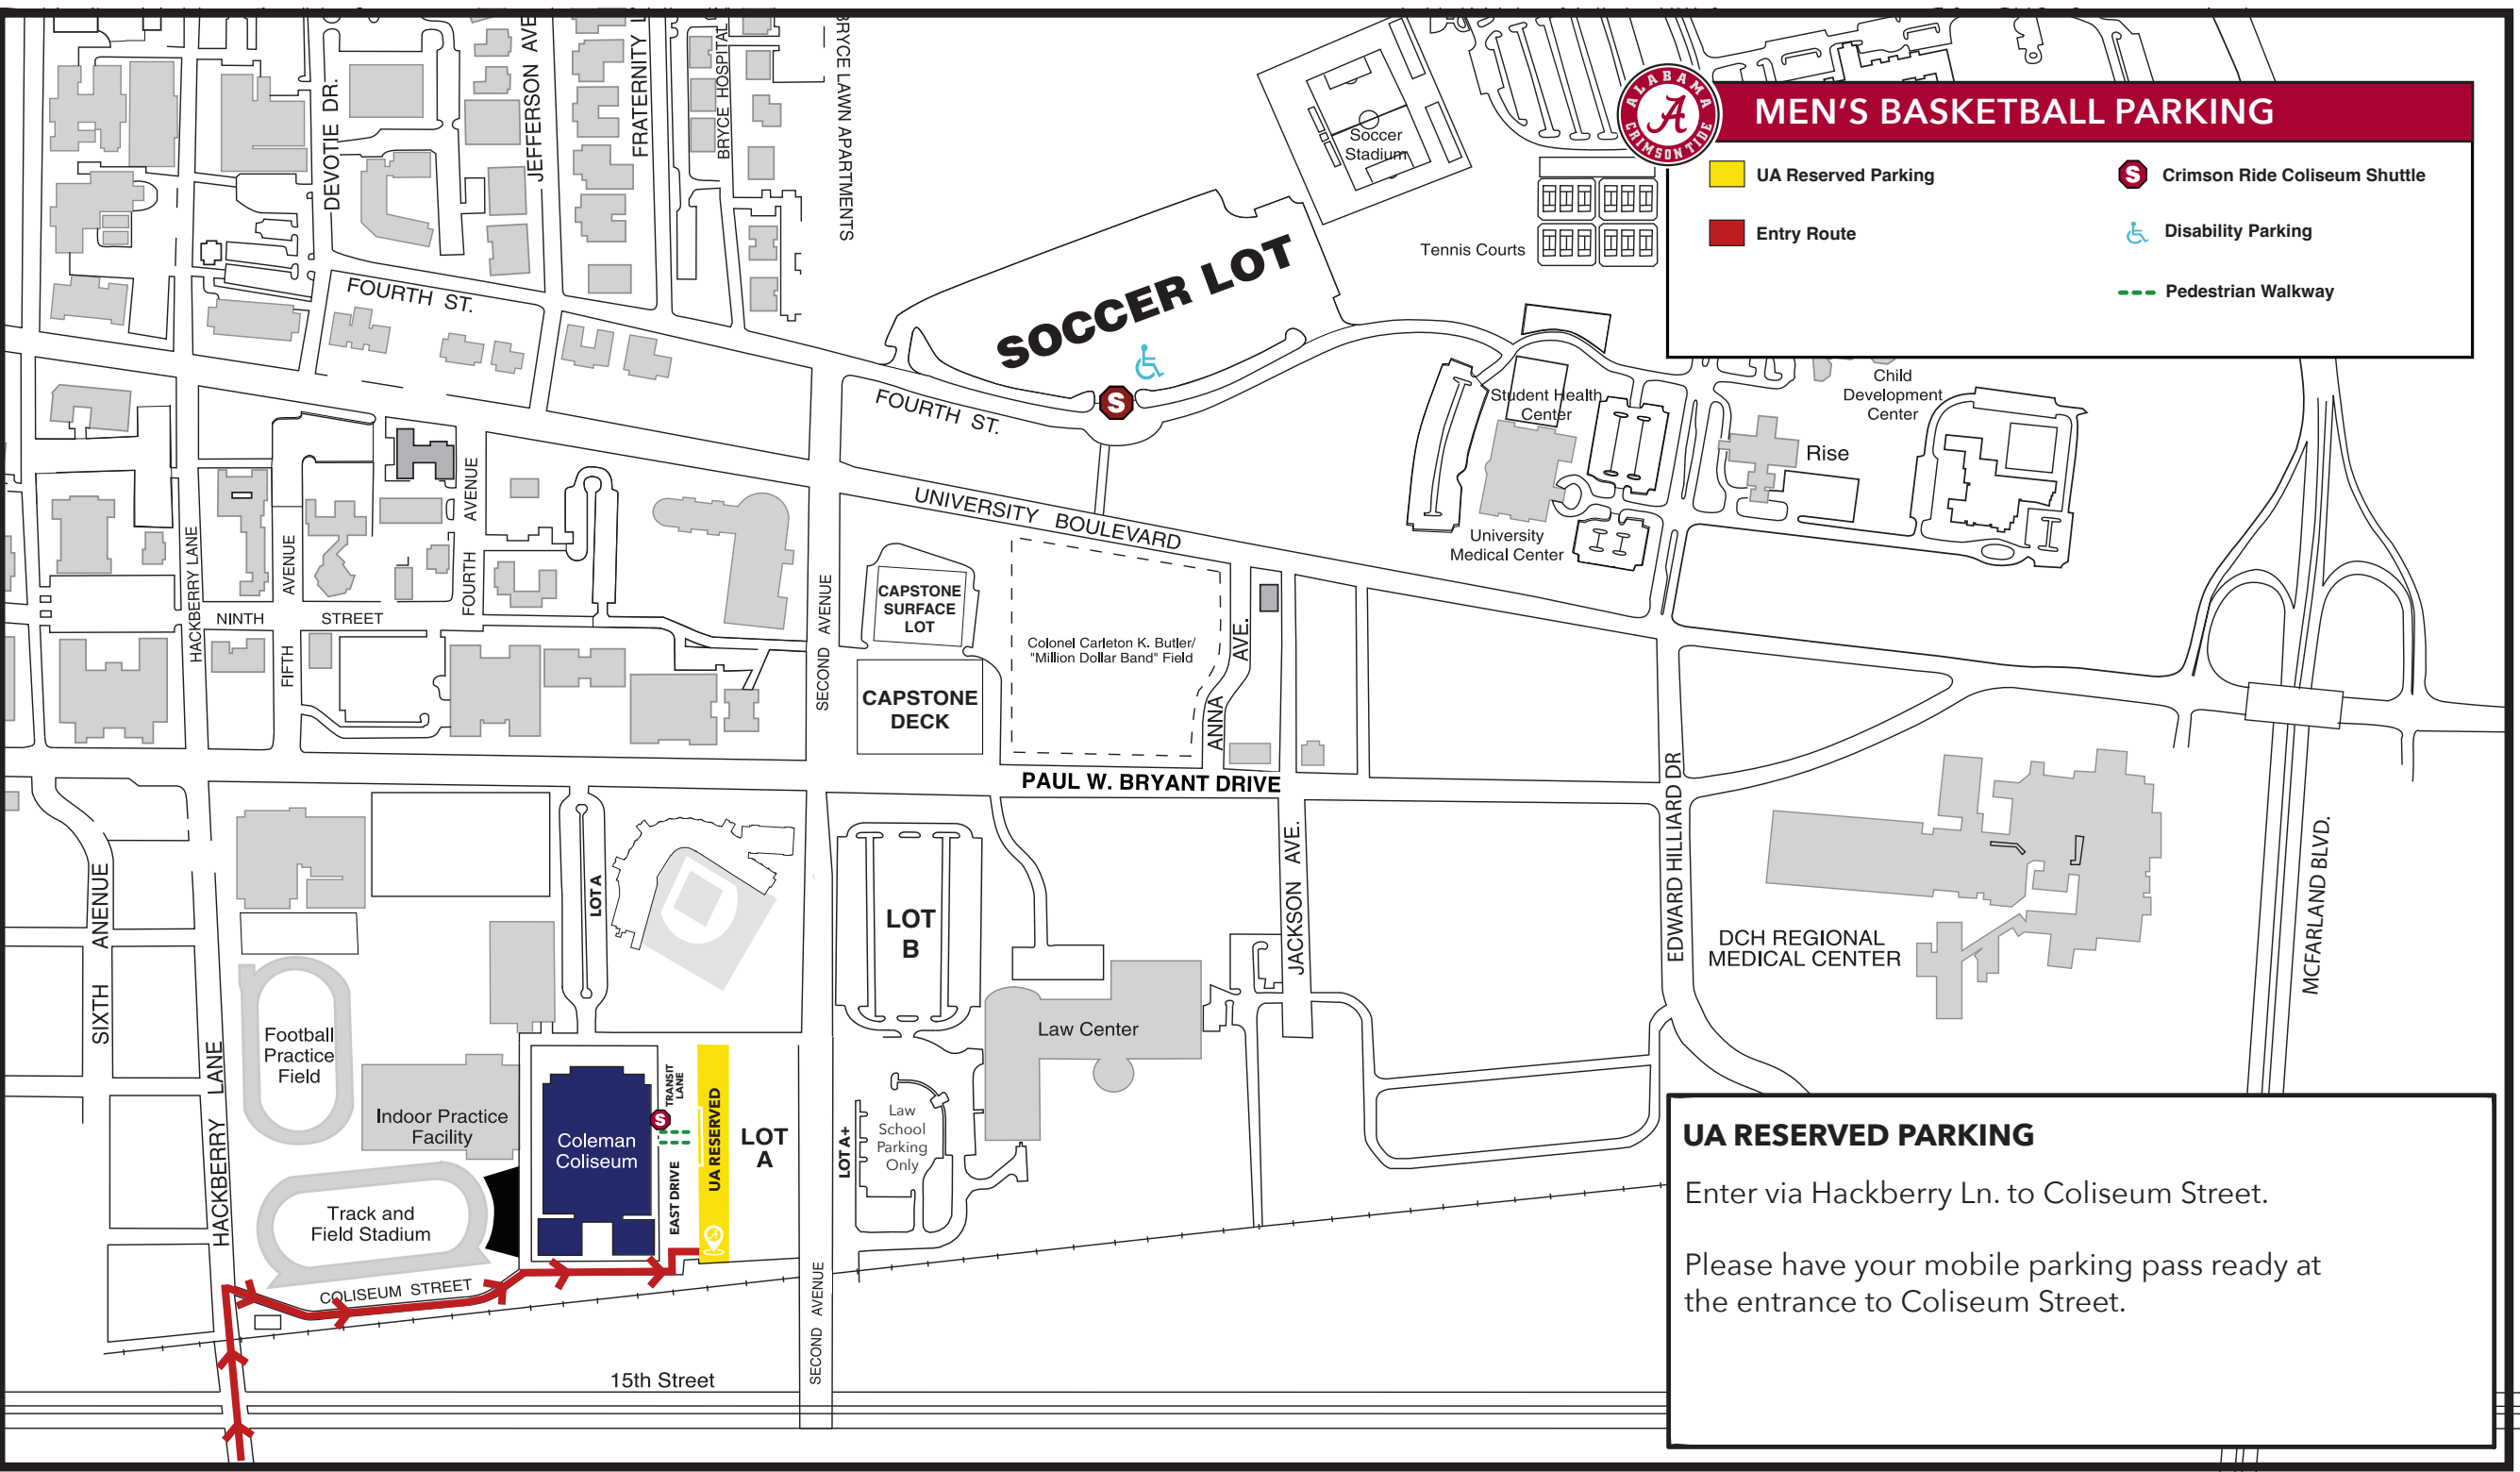

MEN'S BASKETBALL PARKING

- UA Reserved Parking
- Entry Route
- Crimson Ride Coliseum Shuttle
- Disability Parking
- Pedestrian Walkway

UA RESERVED PARKING

Enter via Hackberry Ln. to Coliseum Street.

Please have your mobile parking pass ready at the entrance to Coliseum Street.